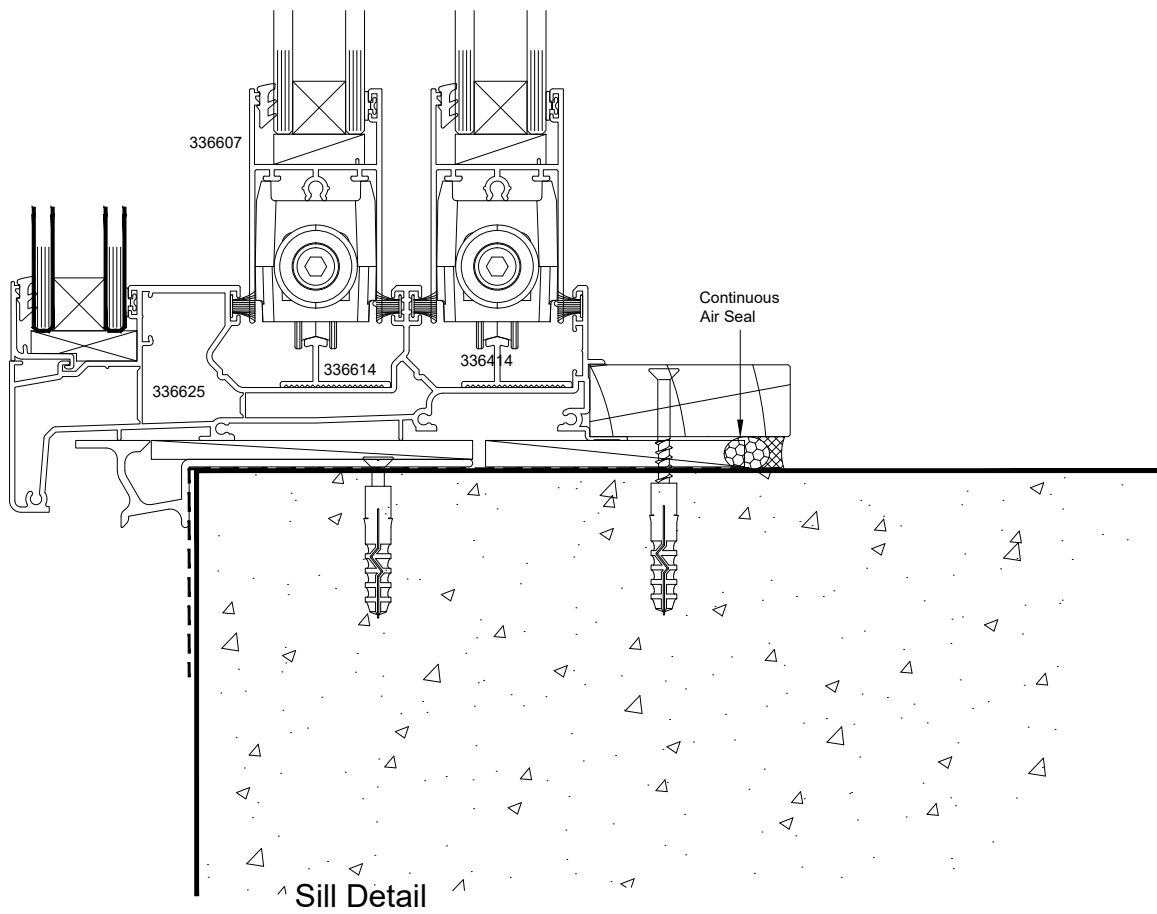

Pacific Residential Suite (35mm Platform)

Stacker Door - Cavity Fixed - Plywood Sheet - Sill
Flanged Frame

QuickCode:A5DS6_CLS

0800 397 263

technical@altus.co.nz
www.designresource.co.nz

Disclaimer: This information is intended solely as a guide for use of Altus products. Before using you should ensure that the product is suitable for use in the specific application. Nothing in this information constitutes a statement of fitness for particular purpose and appropriate expert advice is to always be obtained. Altus makes no warranty regarding the use of this information with non-Altus products. This drawing is the property of Altus NZ Ltd.