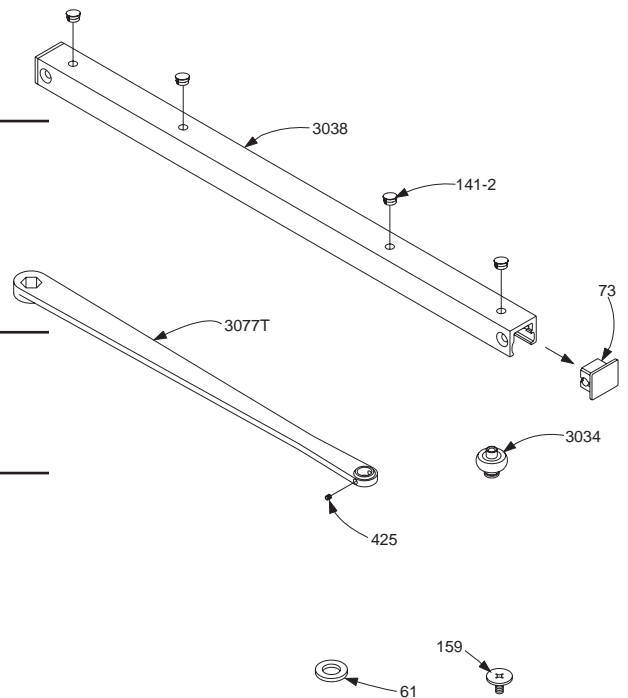

Individual Cover Parts

Individual cover parts for 4000T-72 & -72MC

4000T-31 Cover Screw F
 4000T-163 Arm Insert F
 4000T-164 Screw Insert F

Please specify finish (F), size (S), hand (H), & voltage (V) where indicated. See the latest edition of the LCN Catalog for part descriptions and specifications on many of the items shown above. List prices for items shown above can be located in the current LCN Price List.

LCN 4000T SERIES "POCKET CLOSER"

Complete Track Assemblies

4000T-3038 Standard Track F
Includes 4000T-73 (2), & -141-2 (4)

Individual Track Parts

Individual track parts for 4000T-3038

4000T-73 End Cap
4000T-141-2 Track Plug F
4000T-3034 Track Roller

Complete Arm Assemblies

4000T-3077T Standard Arm F
Includes 4000T-159, & -425

Individual Arm Parts

Individual arm parts for 4000T-3077T
4000T-61 Shaft Spacer
4000T-159 Arm Screw F
4000T-425 Roller Locking Screw
4000T-3034 Track Roller

Please specify finish (F), size (S), hand (H), & voltage (V) where indicated. See the latest edition of the LCN Catalog for part descriptions and specifications on many of the items shown above. List prices for items shown above can be located in the current LCN Price List.