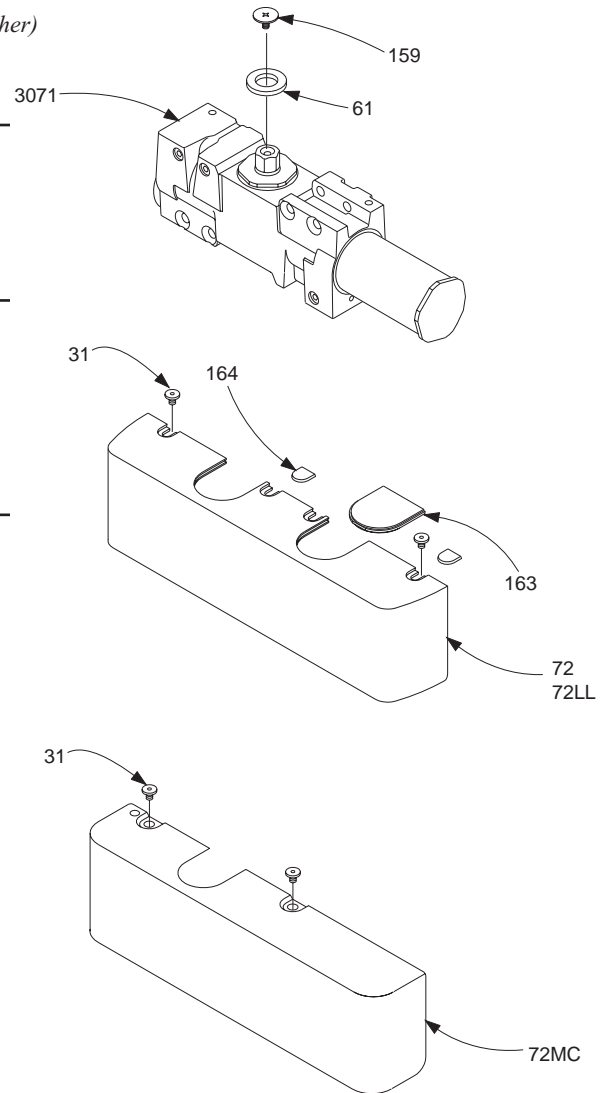

LCN 4000T SERIES "POCKET CLOSER"

Cylinder Assemblies

4003(4)T-3071 Cylinder Assembly F, S
Includes screw pack (WMS standard – please specify other)
Cylinder assembly is size specific (not adjustable)

Individual Cylinder Parts

Individual cylinder parts for 4003(4)T-3071

4000T-61 Shaft Spacer
 4000T-159 Arm Screw F

Covers

4000T-72 Standard Cover F
Includes 4000T-31 (2), -163, & -164 (2)
 4000T-72MC Metal Cover F, H
Includes 4000T-31 (2)

Individual Cover Parts

Individual cover parts for 4000T-72 & -72MC

4000T-31 Cover Screw F
 4000T-163 Arm Insert F
 4000T-164 Screw Insert F

Please specify finish (F), size (S), hand (H), & voltage (V) where indicated. See the latest edition of the LCN Catalog for part descriptions and specifications on many of the items shown above. List prices for items shown above can be located in the current LCN Price List.

LCN 4000T SERIES "POCKET CLOSER"

Complete Track Assemblies

4000T-3038 Standard Track F
Includes 4000T-73 (2), & -141-2 (4)

Individual Track Parts

Individual track parts for 4000T-3038

4000T-73 End Cap
4000T-141-2 Track Plug F
4000T-3034 Track Roller