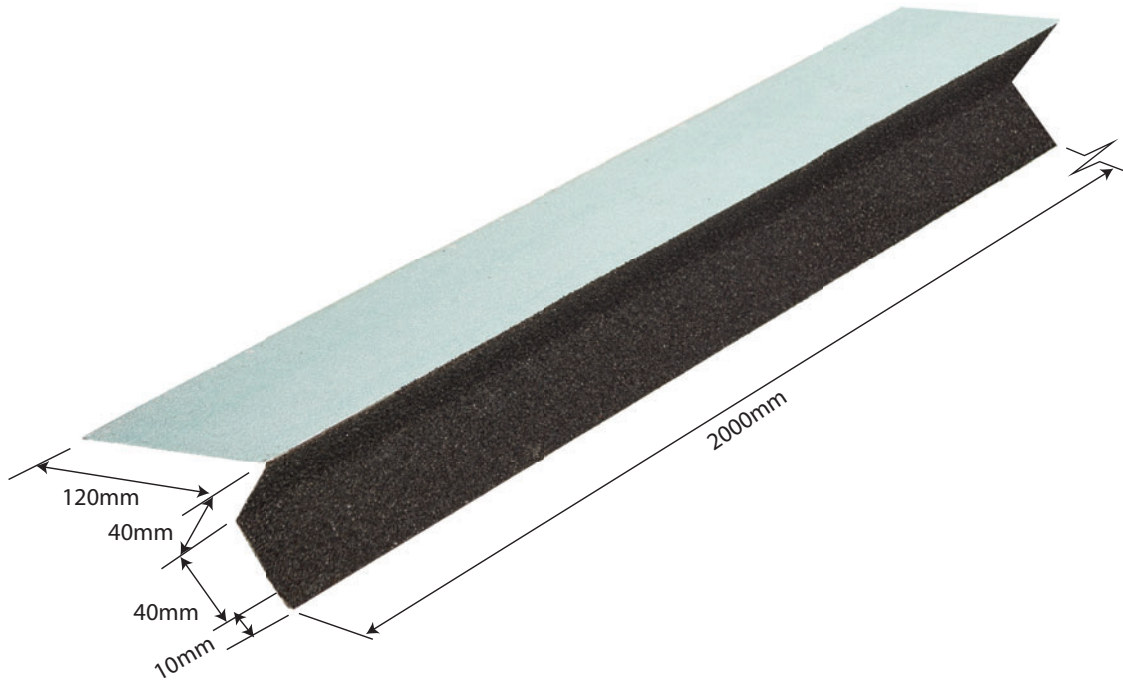

409 SHINGLE JP STARTER

Specifications

Length: 2000mm

Weight: 2.050kg

Colours see colour charts