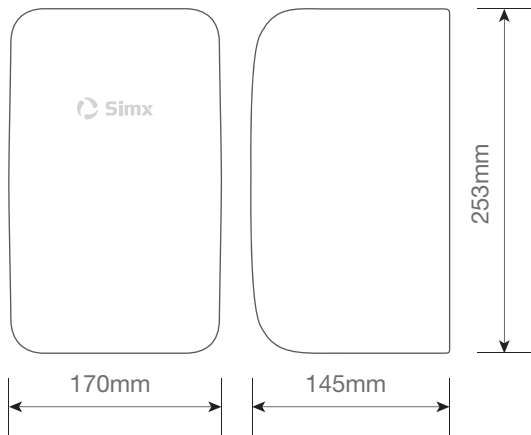

RAPID DRY

STAINLESS STEEL HAND DRYER

Dimensions:

Recommended Mounting Heights:

Men's Washrooms	1200mm
Women's Washrooms	1150mm
Disabled Washrooms	950mm
Children's Washrooms	
10-13 years	1000mm
7-10 years	900mm
4-7 years	800mm