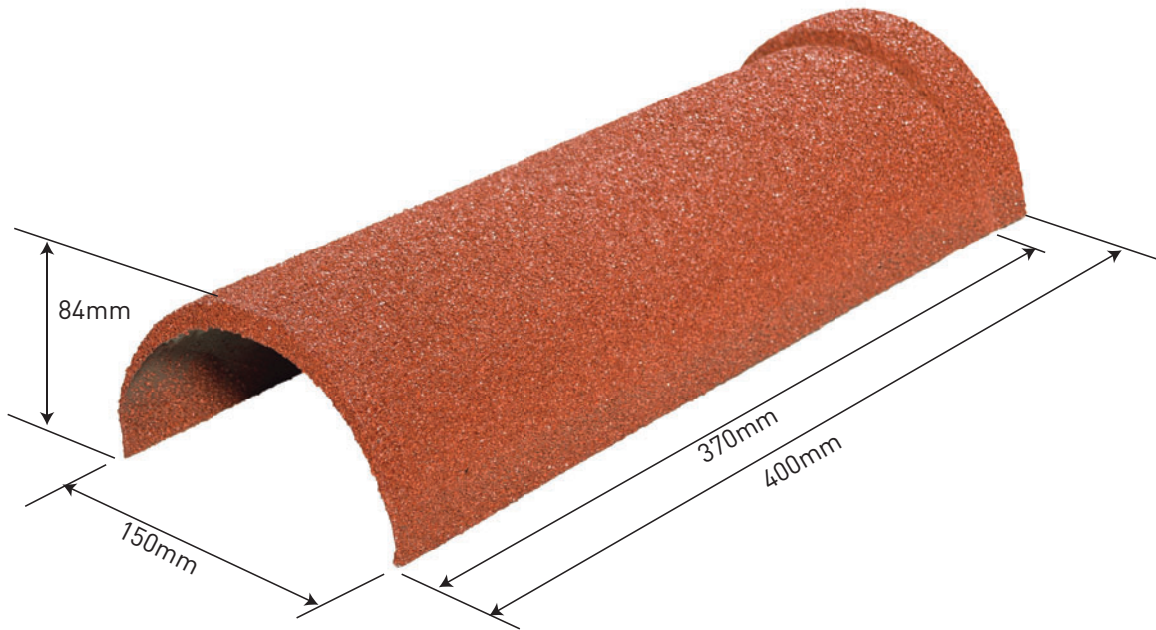

## 100 BARREL TRIM

### Specifications

Length: 2000mm

Weight: 1.490kg

Colours see colour charts