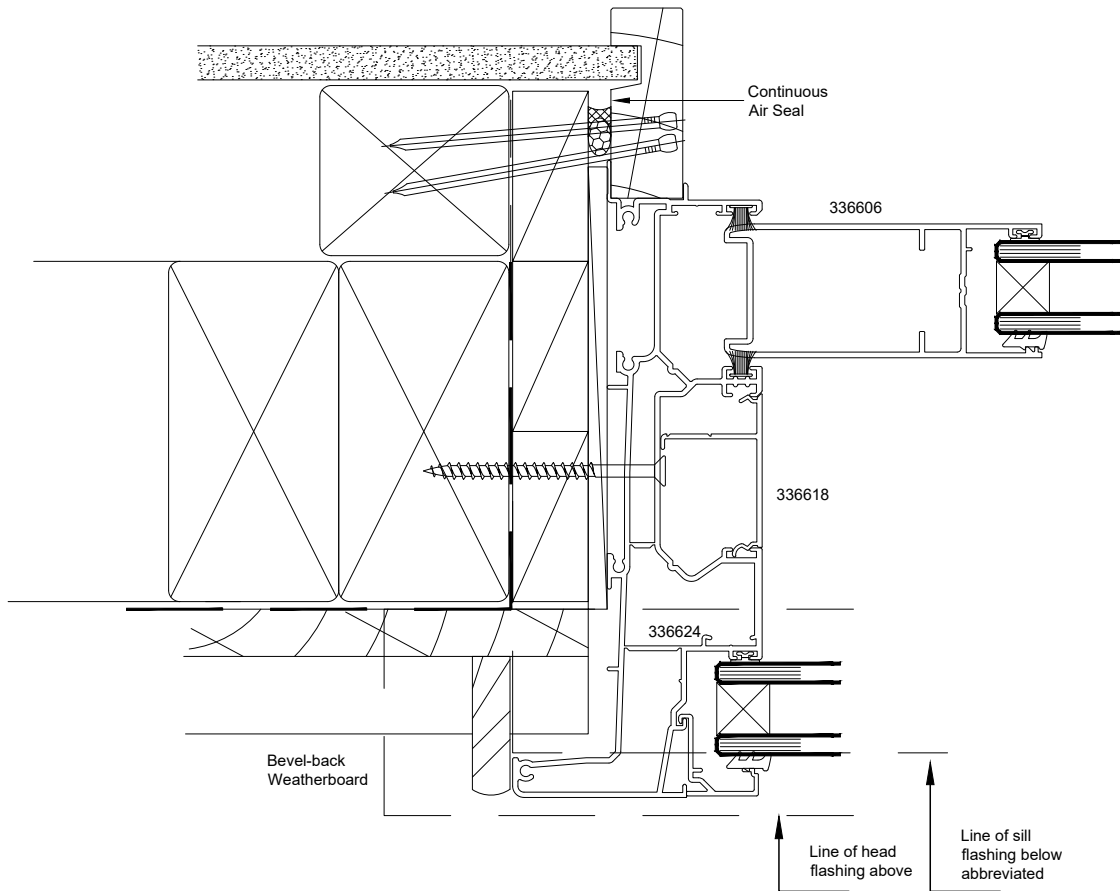

Pacific Architectural Suite (40mm platform)

Stacker Door - Direct Fixed - Bevel Back Weatherboards - Jamb
106 Frame - - Door Window Head

QuickCode:A4DS6_DBJ

Jamb Detail

Fletcher Aluminium
Pacific Architectural Suite