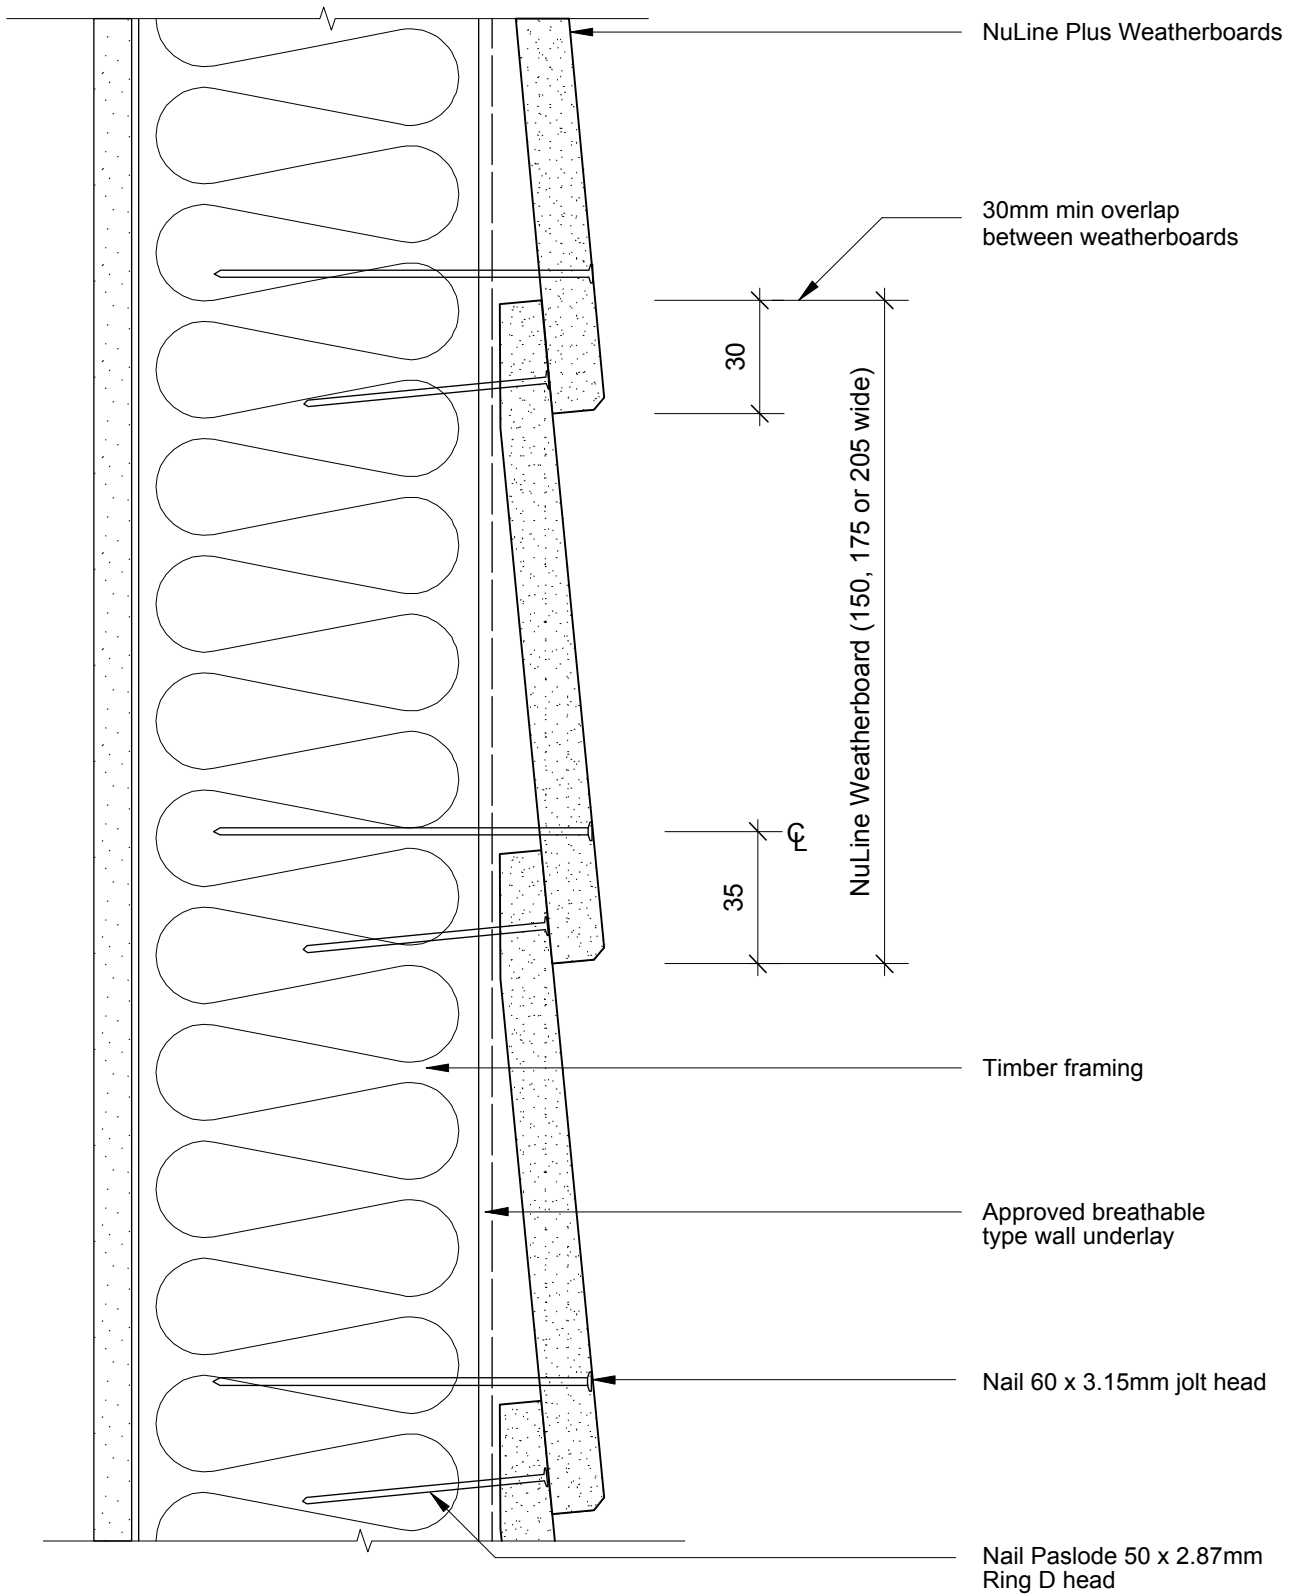

BGC

Fibre Cement

PROFILE NuLine™ Plus Weatherboards

DATE Sep 2012

DETAIL Exposed Nail Fix
Direct Fixed

SCALE 1:2 @ A4

DETAIL NO. NU-04 D