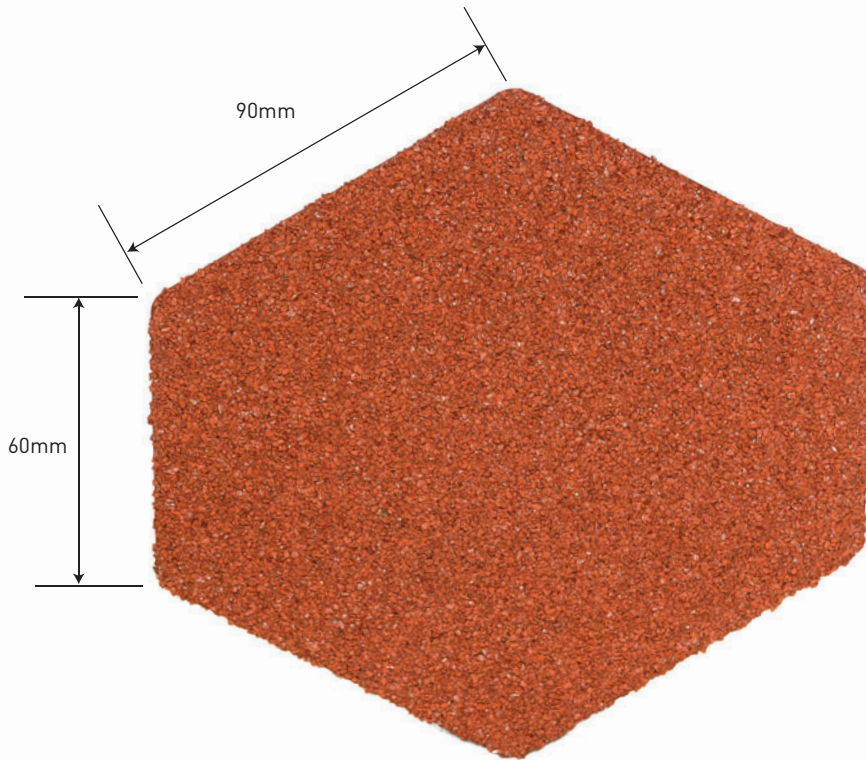

ROSSROOF
GROUP

106 END CAP V RIDGE

Specifications

Length: 154mm

Weight: 0.081kg

Colours see colour charts