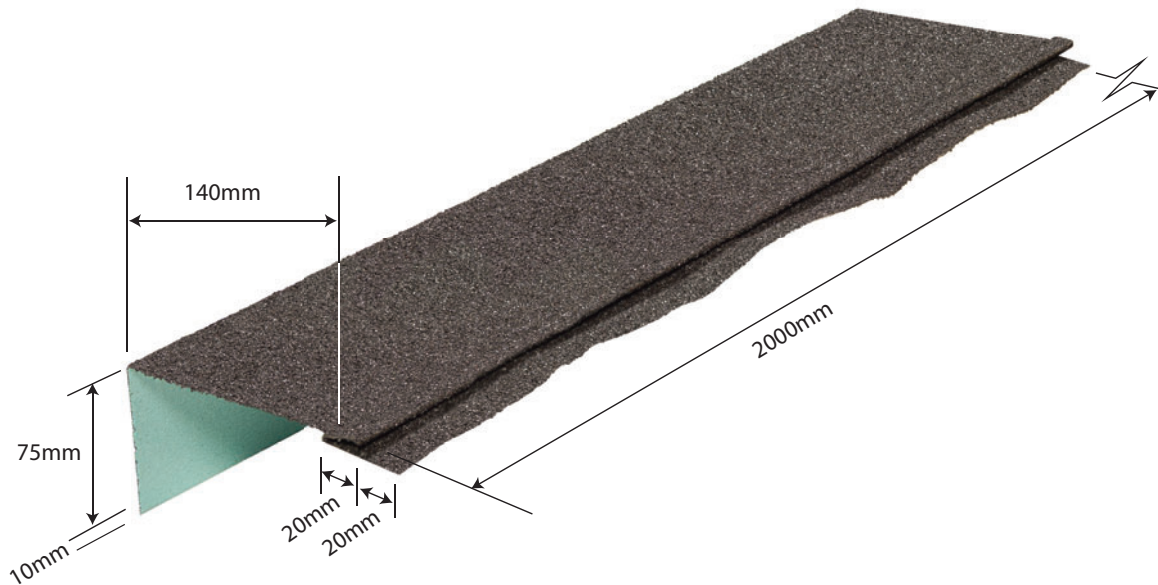

### Specifications

Length: 2000mm

Weight: 2.696kg

Colours see colour charts