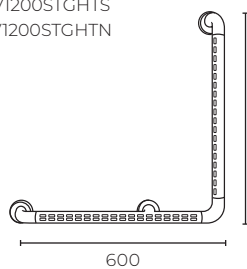

LEV600SHAPEDN
LEV600SHAPEDS