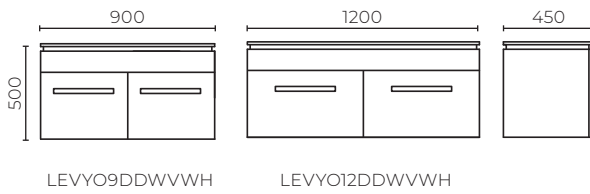

York Wall-Hung Vanity Double Drawer