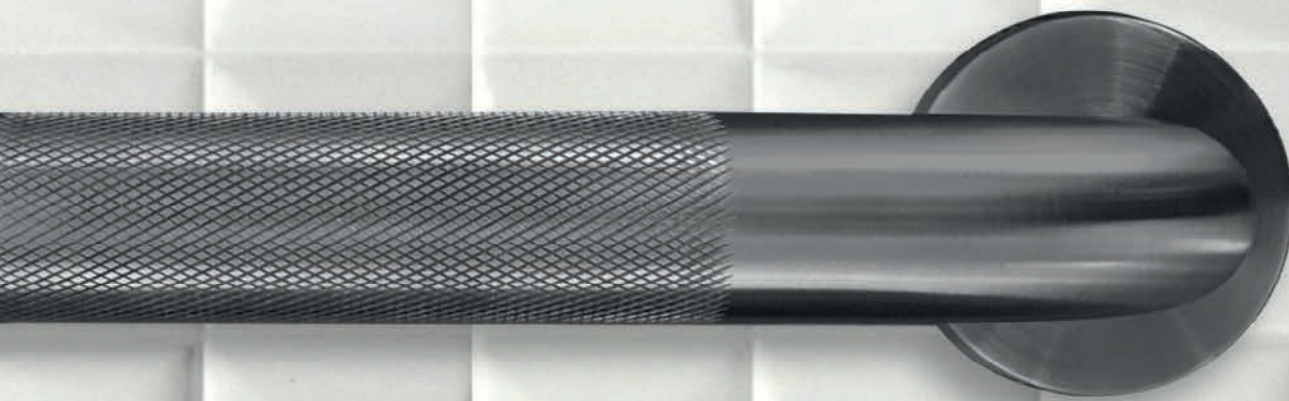

### Square Heated Towel Rail

- Polished Steel
- IP45
- Dual Wiring
- 4-Bar 510 x 850mm LEVWHAS510E

7-Bar 825 x 600mm LEVWHAS825

7-Bar Slim 825 x 450mm LEVWHAS825S