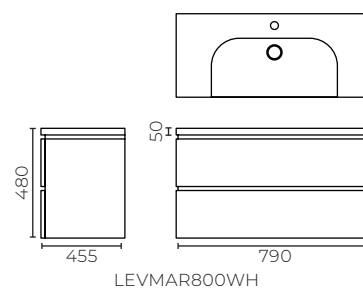

Marbella Vanity