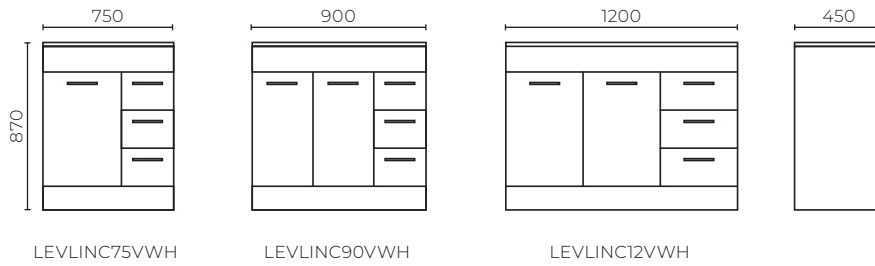

Lincoln Vanity