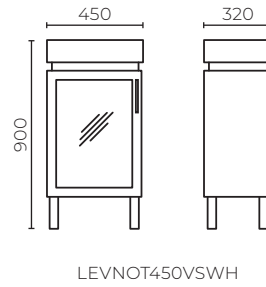

Nottingham Ensuite Vanity