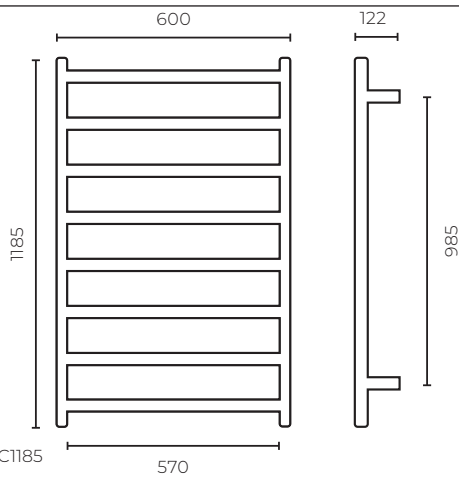

8-Bar Round Heated Towel Rail

LEVWHAC1185