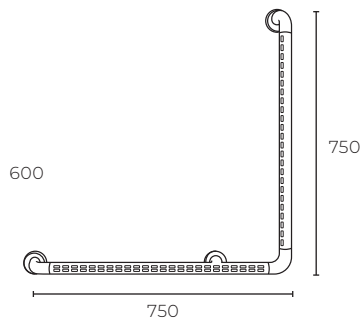

LEV750SHAPEDN
LEV750SHAPEDS