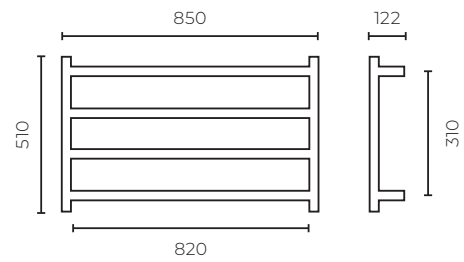

4-Bar Square/Round Extended Heated Towel Rail