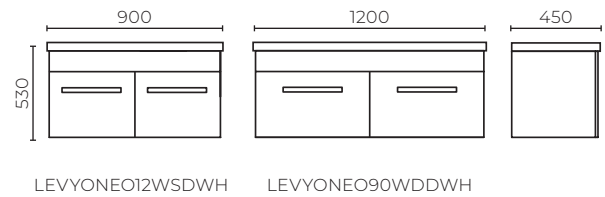

York Neo Wall-Hung Vanity Double Drawer