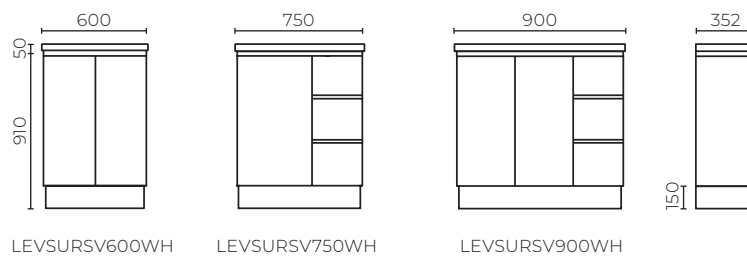

Surrey Slim Vanity