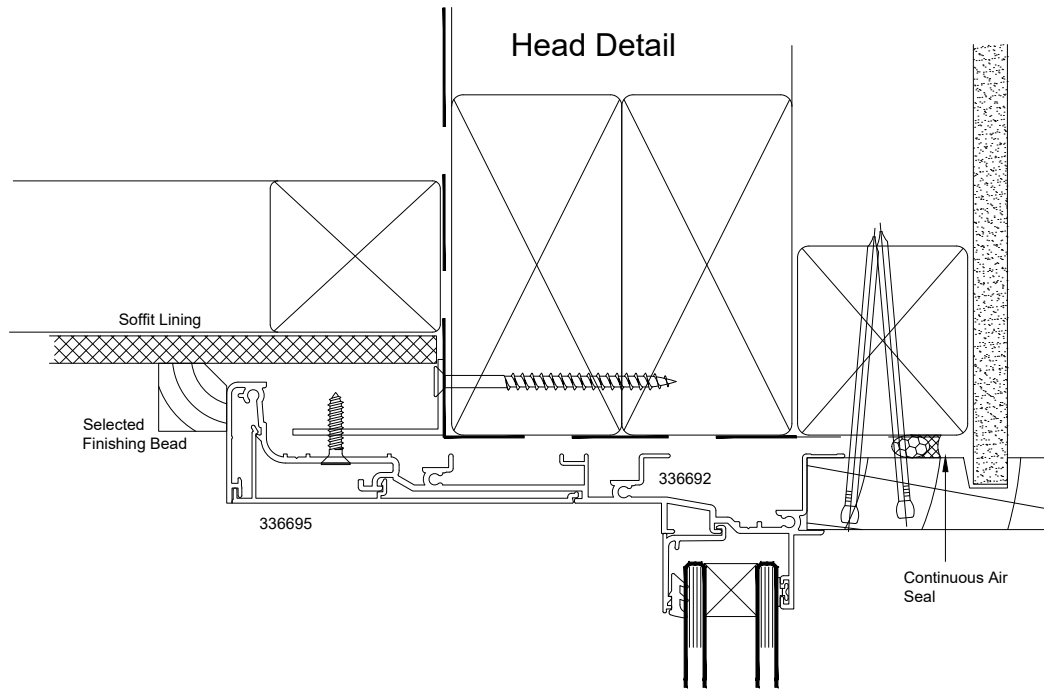

Pacific Residential Suite (35mm Platform)

Eurostacker Bottom Rolling - Cavity Fixed - Brick Veneer - Head
Flanged Frame - Soffit at Head - Fixed Overlite Head

QuickCode:A5DS3_CCH

0800 397 263

technical@altus.co.nz
www.designresource.co.nz