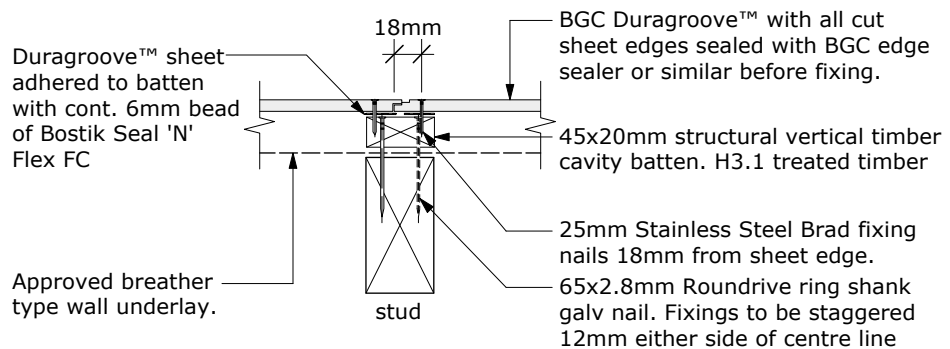

**Cavity Batten Note:**

Refer to cavity batten layout for batten sizes, types, spacings & fixings.

PROFILE **BGC Duragroove™**

DATE Nov 2011

DETAIL **Vertical Shiplap Joint - Cavity**

SCALE 1:5 @ A4

DETAIL NO. **D 07**