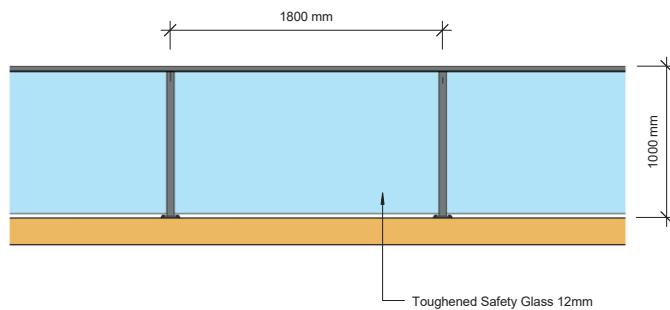

Southern Lites®

Semi Frameless Balustrade System
50mm Aluminium Modular System

Create a clear vision
Create a clear vision

Pool Fence Elevation

Top Fixed

Side Fixed

Balustrade 1000 Elevation

Top Fixed

Side Fixed

Balustrade 1100 Elevation

Top Fixed

Side Fixed

Elevation Balustrade 1200

Side Fixed

Glass Vice®
0800 700 797
www.glassvice.com

Office and Showroom: 24c William Pickering Drive,
Albany, Auckland