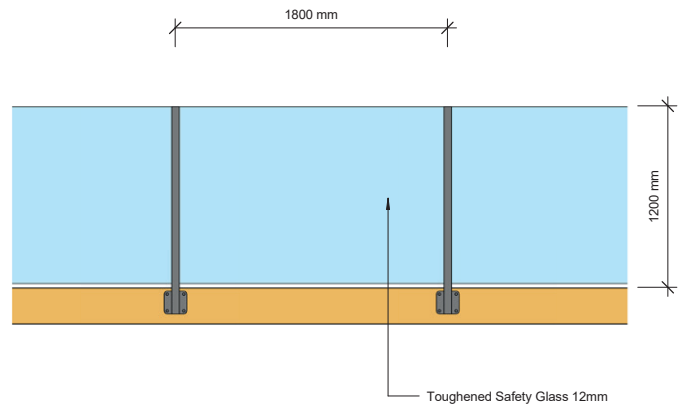

Southern Lites®

Semi Frameless Balustrade System
50mm Aluminium Modular System

Create a clear vision
Create a clear vision

Pool Fence Elevation

Top Fixed

Side Fixed

Balustrade 1000 Elevation

Top Fixed

Side Fixed

Balustrade 1100 Elevation

Top Fixed

Side Fixed

Elevation Balustrade 1200

Side Fixed

Glass Vice®
0800 700 797
www.glassvice.com

Office and Showroom: 24c William Pickering Drive,
Albany, Auckland