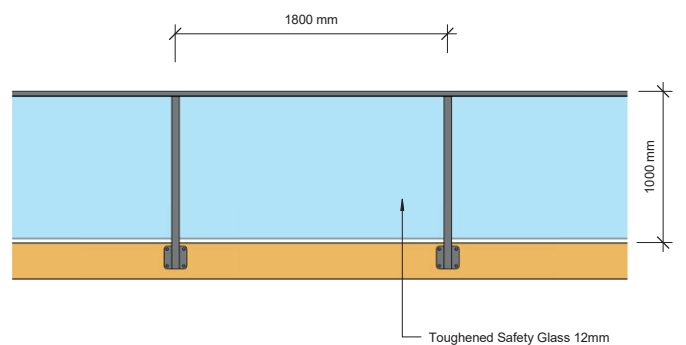

Southern Lites®

Semi Frameless Balustrade System
50mm Aluminium Modular System

Create a clear vision
Create a clear vision

Pool Fence Elevation

Top Fixed

Side Fixed

Balustrade 1000 Elevation

Top Fixed

Side Fixed

Balustrade 1100 Elevation

Top Fixed

Side Fixed

Elevation Balustrade 1200

Side Fixed

Glass Vice®
0800 700 797
www.glassvice.com

Office and Showroom: 24c William Pickering Drive,
Albany, Auckland