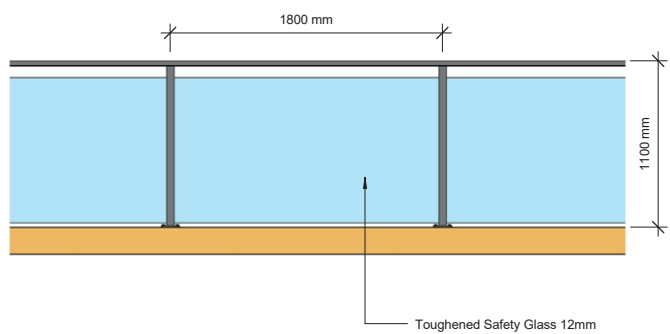

Southern Lites®

Semi Frameless Balustrade System
50mm Aluminium Modular System

Create a clear vision
Create a clear vision

Pool Fence Elevation

Top Fixed

Side Fixed

Balustrade 1000 Elevation

Top Fixed

Side Fixed

Balustrade 1100 Elevation

Top Fixed

Side Fixed

Elevation Balustrade 1200

Side Fixed

Glass Vice®
0800 700 797
www.glassvice.com

Office and Showroom: 24c William Pickering Drive,
Albany, Auckland