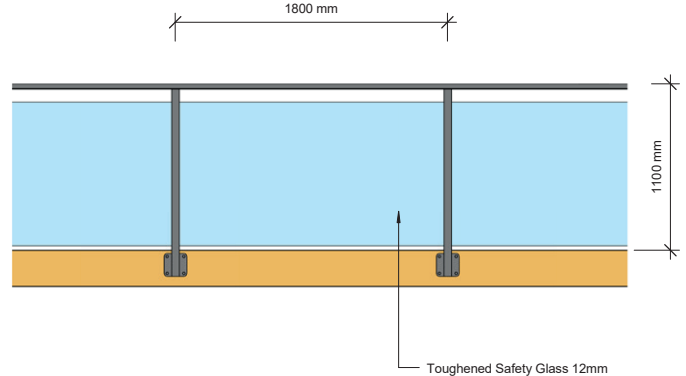

Southern Lites®

Semi Frameless Balustrade System
50mm Aluminium Modular System

Create a clear vision
Create a clear vision

Pool Fence Elevation

Top Fixed

Side Fixed

Balustrade 1000 Elevation

Top Fixed

Side Fixed

Balustrade 1100 Elevation

Top Fixed

Side Fixed

Elevation Balustrade 1200

Side Fixed

Glass Vice®
0800 700 797
www.glassvice.com

Office and Showroom: 24c William Pickering Drive,
Albany, Auckland