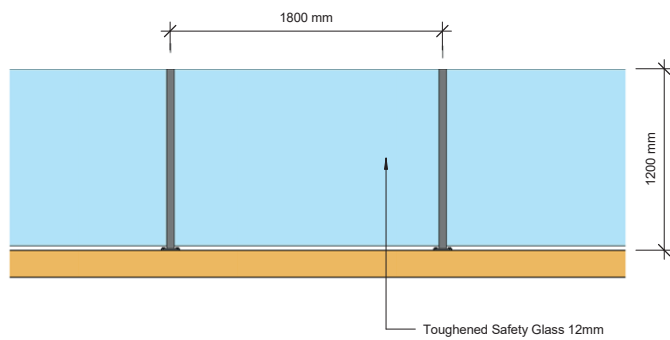

Southern Lites®

Semi Frameless Balustrade System
50mm Aluminium Modular System

Create a clear vision
Create a clear vision

Pool Fence Elevation

Top Fixed

Side Fixed

Balustrade 1000 Elevation

Top Fixed

Side Fixed

Balustrade 1100 Elevation

Top Fixed

Side Fixed

Elevation Balustrade 1200

Side Fixed

Glass Vice®
0800 700 797
www.glassvice.com

Office and Showroom: 24c William Pickering Drive,
Albany, Auckland