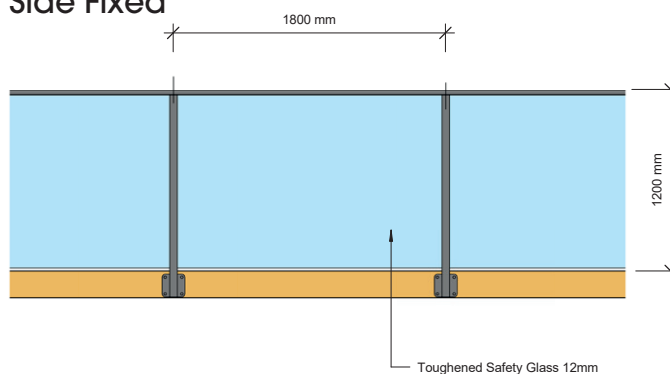

Southern Lites®

Semi Frameless Balustrade System
50mm Aluminium Modular System

Create a clear vision
Create a clear vision

Pool Fence Elevation

Top Fixed

Side Fixed

Balustrade 1000 Elevation

Top Fixed

Side Fixed

Balustrade 1100 Elevation

Top Fixed

Side Fixed

Elevation Balustrade 1200

Side Fixed

Glass Vice®
0800 700 797
www.glassvice.com

Office and Showroom: 24c William Pickering Drive,
Albany, Auckland