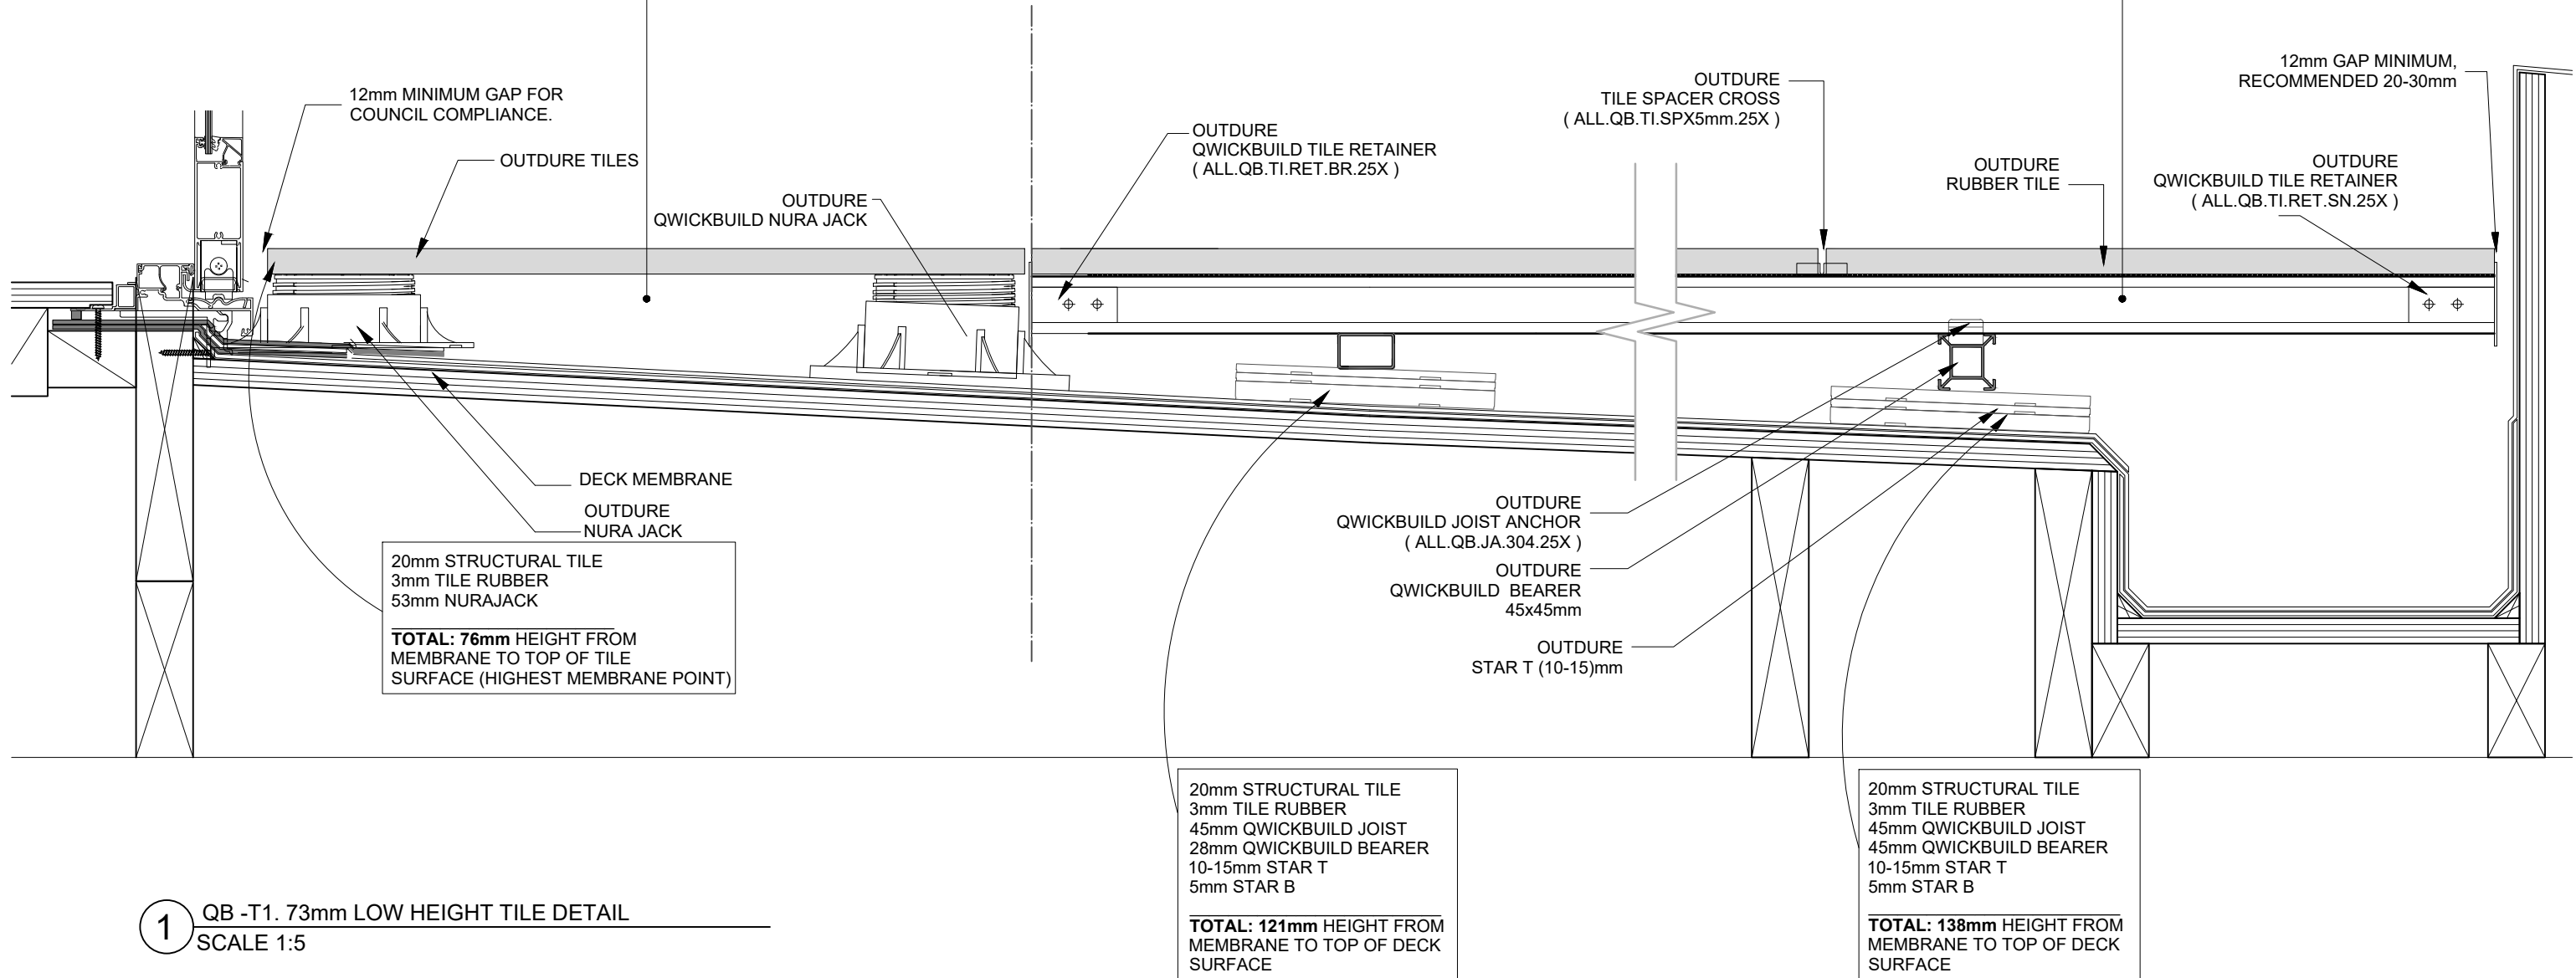

## DECK FRAME & SUPPORT SYSTEM BY OTHERS

## OUTDURE QWICKBUILD PROPRIETARY DECK FRAME & SUPPORT SYSTEM

1 QB -T1. 73mm LOW HEIGHT TILE DETAIL  
SCALE 1:5