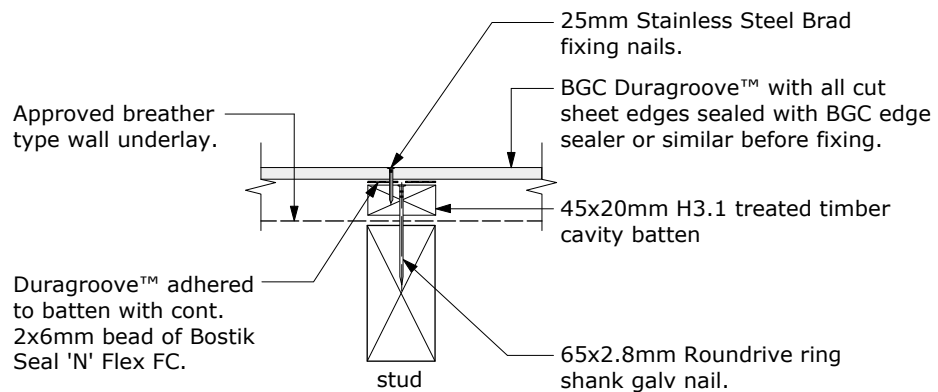

Cavity Batten Note:

Refer to cavity batten layout for batten sizes, types, spacings & fixings.

PROFILE **BGC Duragroove™**

DATE Nov 2011

DETAIL **Intermediate Stud fixing - Brad fixing**

SCALE 1:5 @ A4

DETAIL NO. **D 08**