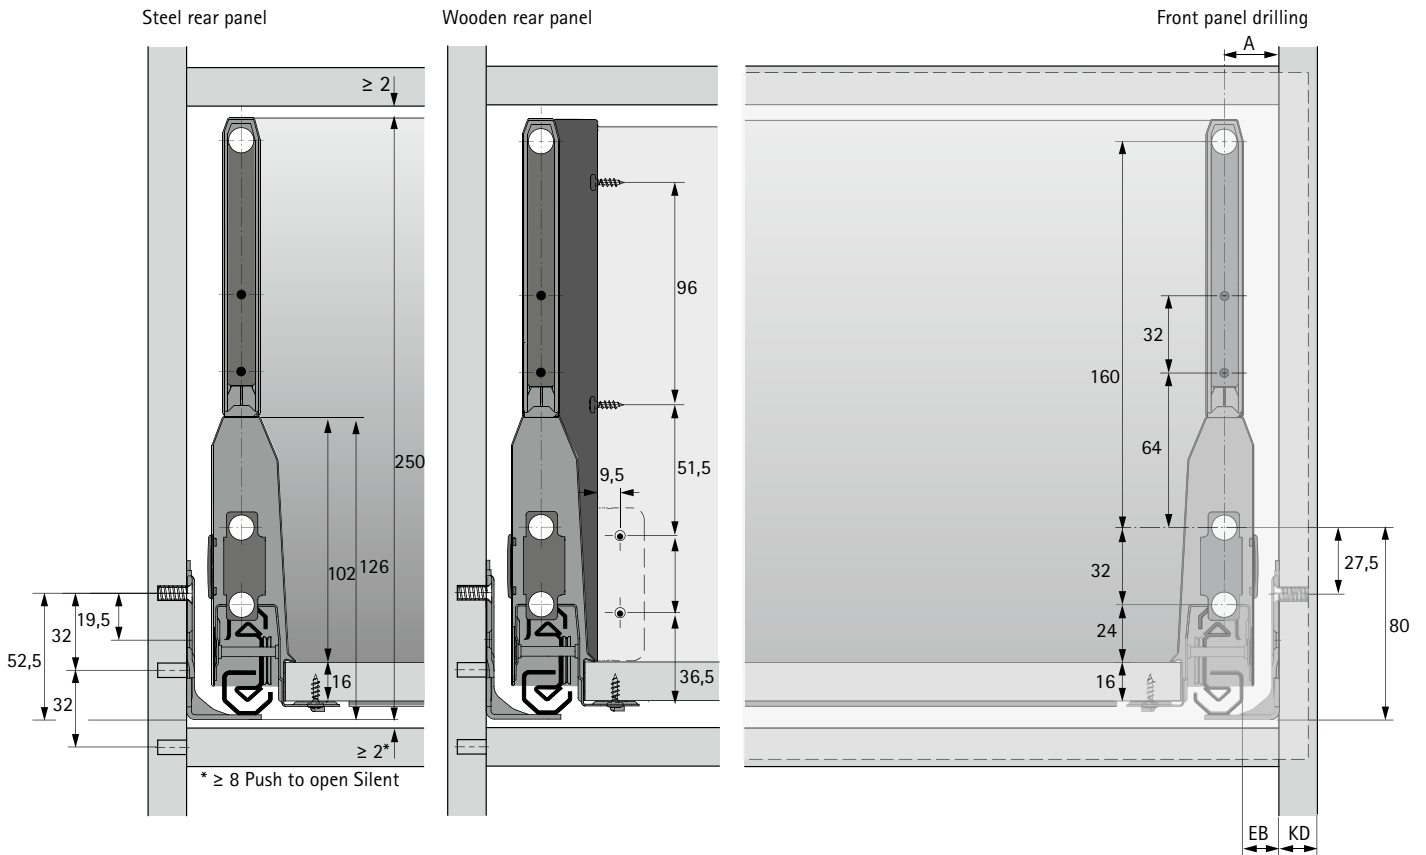

ArciTech double walled drawer system

- Pot-and-pan drawer with DesignSide / TopSide, height 250 mm, drawer side profile height 126 mm
- Technical Information

Planning dimensions

Actro Installed width

KD mm	16
EB mm	15
Dimension A mm	23