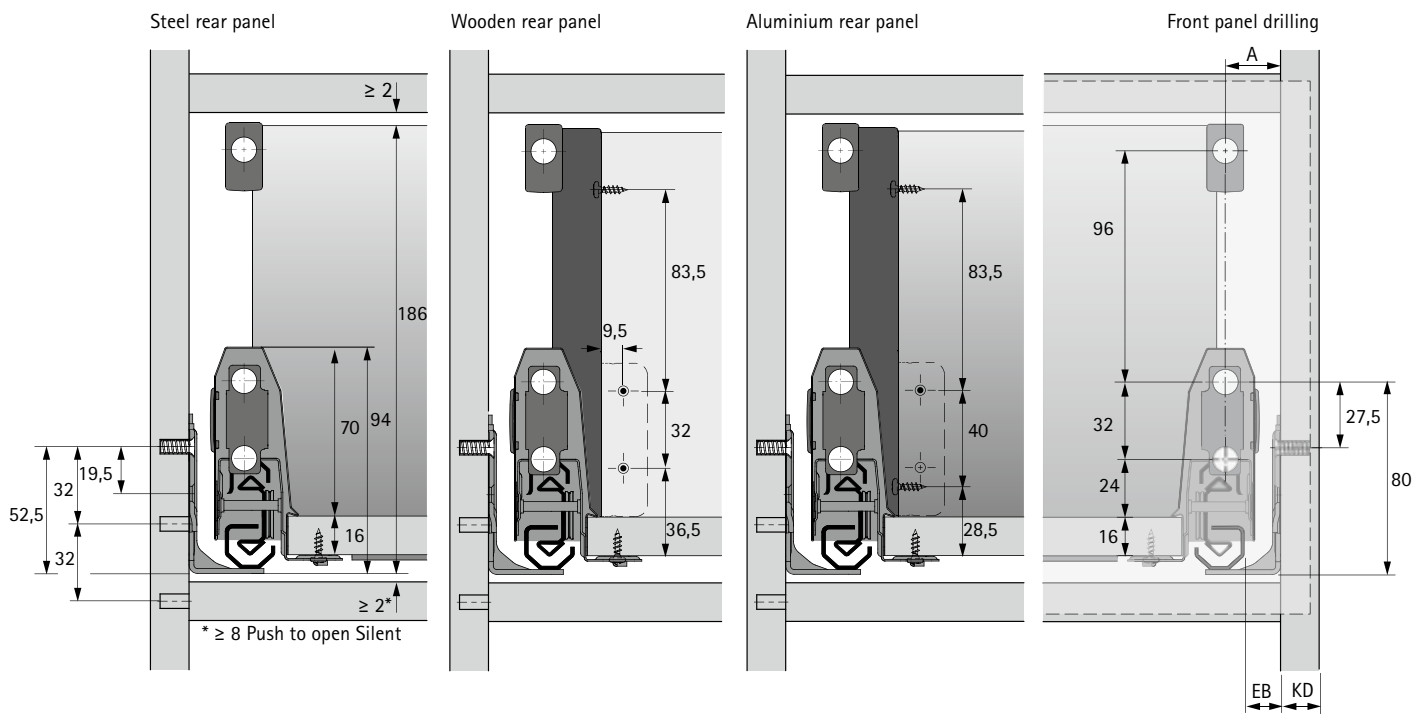

ArciTech double walled drawer system

- Pot-and-pan drawer with railing, height 186 mm, drawer side profile height 94 mm
- Technical Information

Planning dimensions

Actro Installed width

KD mm	16
EB mm	15
Dimension A mm	23