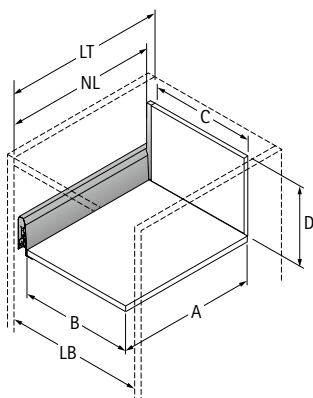

Dimensions for cutting to size

Dimension	Wooden rear panel
A	NL - 24,5
B	LB - 2 x EB - 52,5
C	LB - 2 x EB - 64
D	240