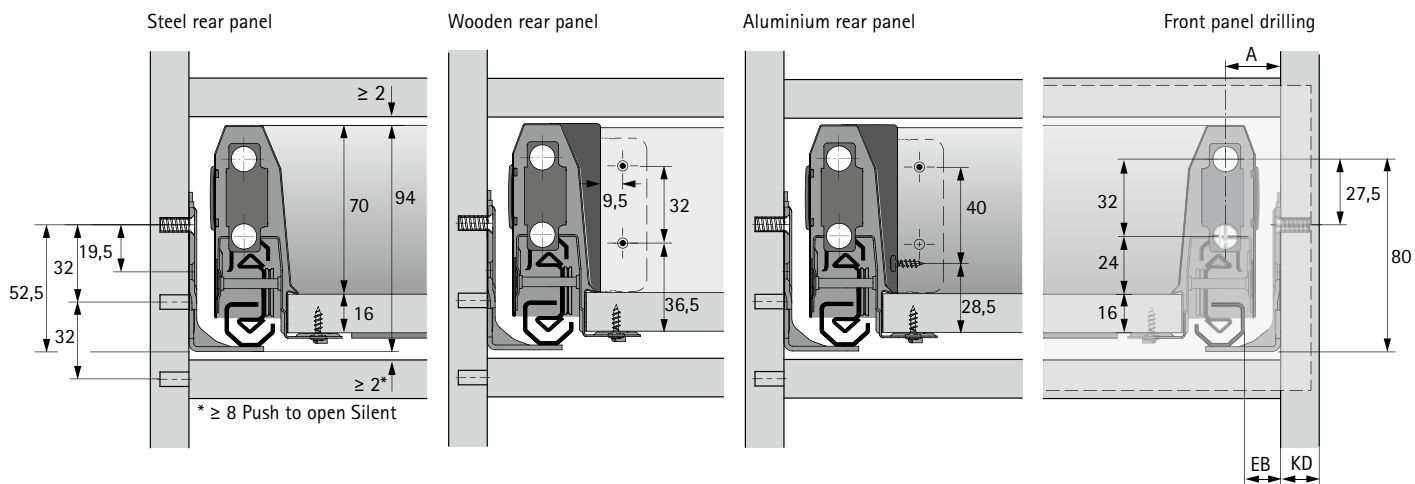

- Drawer, height 94 mm
- Technical Information

Planning dimensions

Actro Installed width

KD mm	16
EB mm	15
Dimension A mm	23