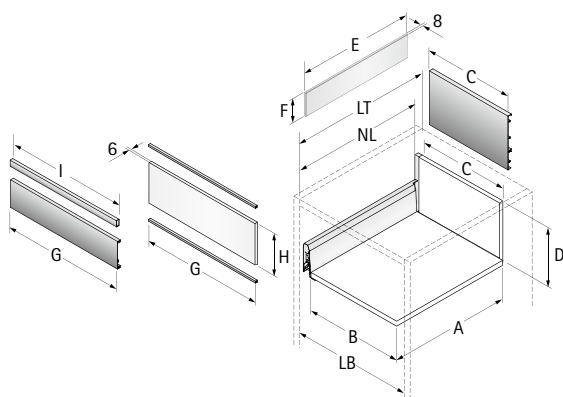

Dimensions for cutting to size

Dimension	Wooden rear panel
A	NL - 24,5
B	LB - 2 x EB - 52,5
C	LB - 2 x EB - 64
D	208
E	NL - 46
F	89
G	LB - 2 x EB - 62
H	157
I	LB - 2 x EB - 66,5