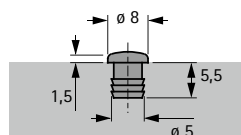

Door damper for pressing in

- For drilling $\varnothing$ 5 x 5.5 mm
- Transparent plastic

Order no.	PU
9 079 298	1/1000 ea.