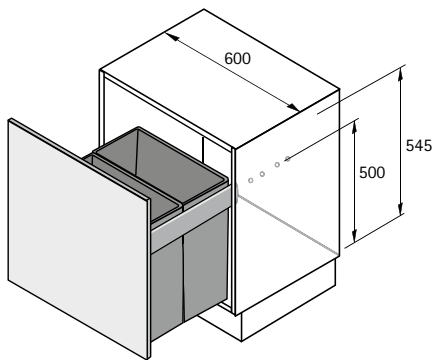

Planning dimensions