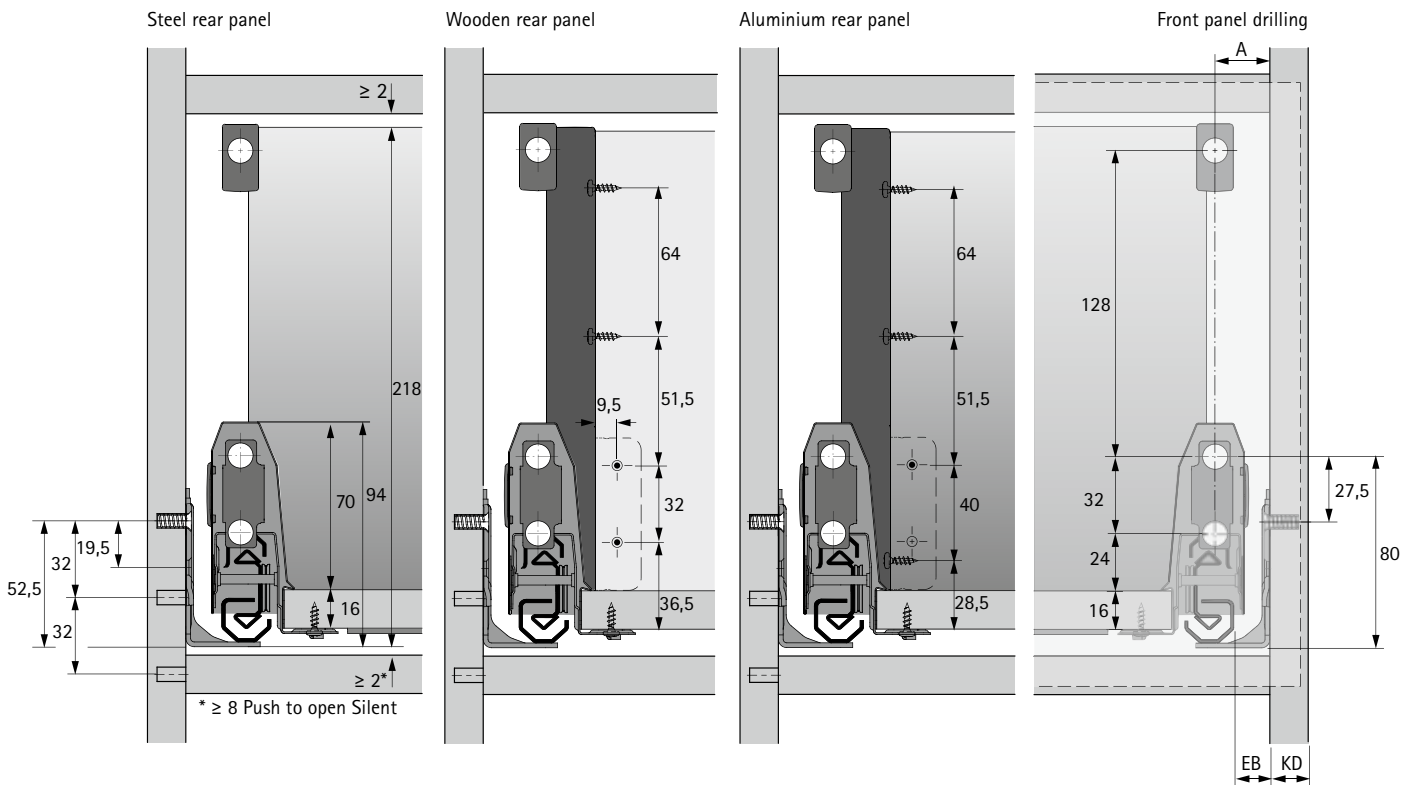

ArciTech double walled drawer system

- Pot-and-pan drawer with railing, height 218 mm, side profile height 94 mm
- Technical Information

Planning dimensions

A second railing can be installed at a space of 64 mm below the upper railing.

Actro Installed width

KD mm	16
EB mm	15
Dimension A mm	23