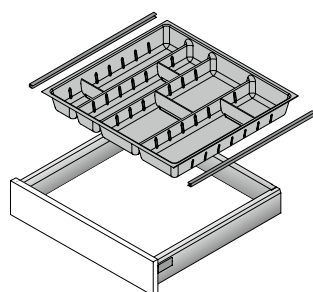

Edge profile

- For fitting to side, width of interior organisation must be reduced by 4 mm
- Can be shortened as required
- Plastic, chrome look

Order no.	PU
9 135 408	1 set