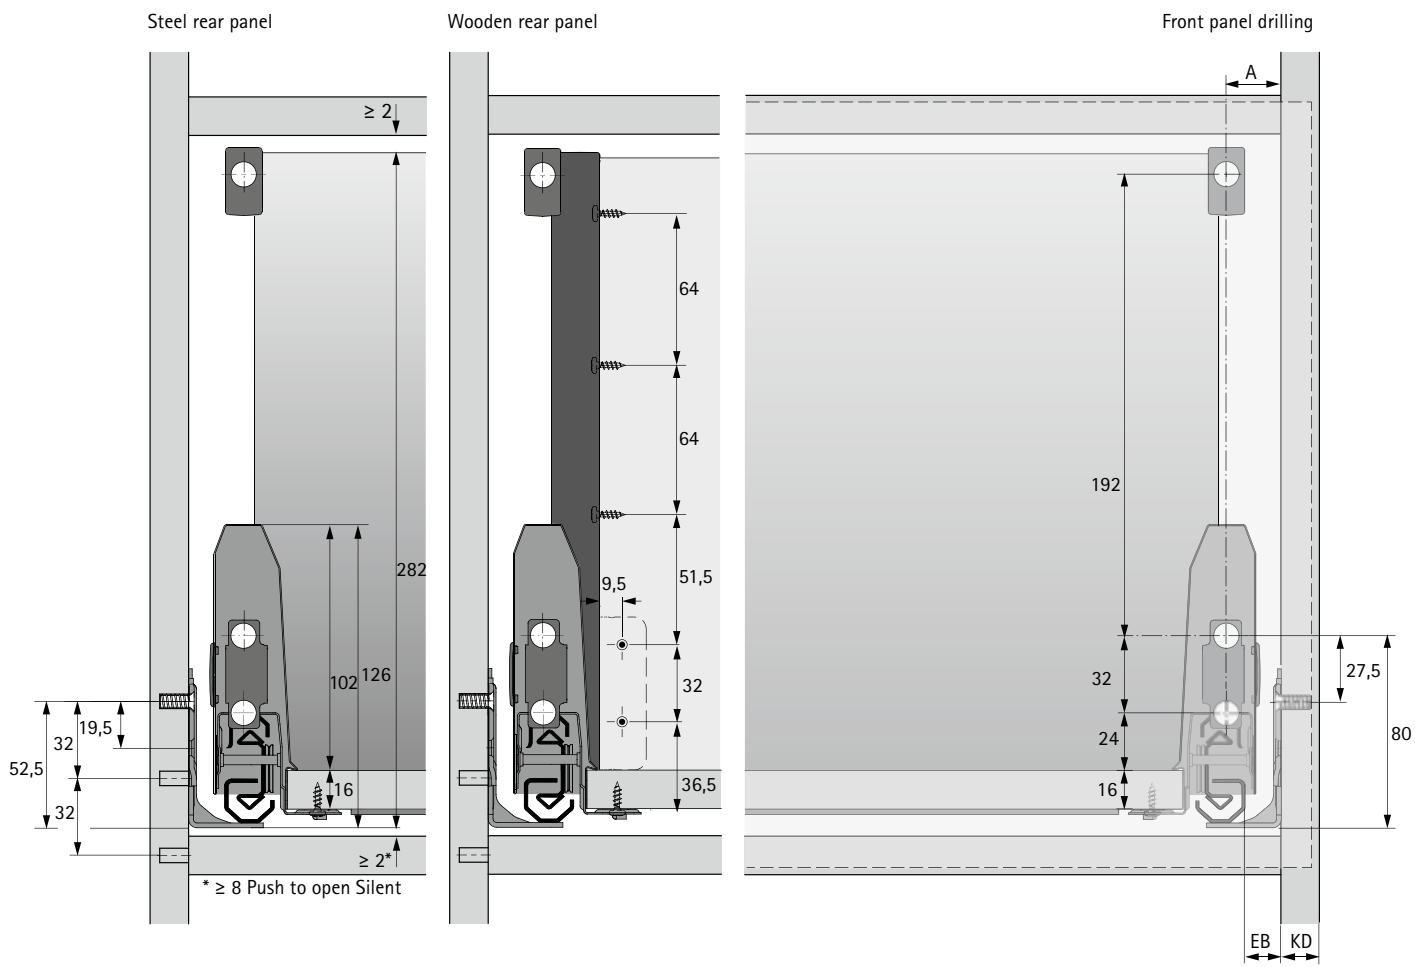

ArciTech double walled drawer system

- Pot-and-pan drawer with railing, height 282 mm, side profile height 126 mm
- Technical Information

Planning dimensions

A second railing can be installed at a space of 64 mm below the upper railing.

Actro Installed width

KD mm	16
EB mm	15
Dimension A mm	23