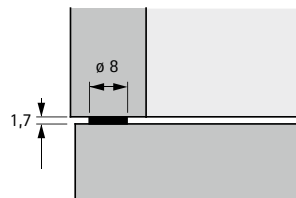

Door damper for sticking on

- Self adhesive
- Transparent plastic

Order no.	PU
0 072 120	50 ea.