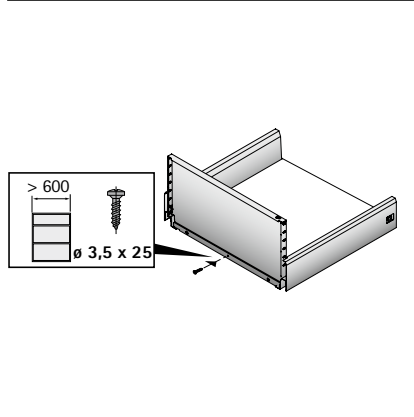

ArciTech double walled drawer system

► Assembly, adjustment, removal

Assembling pot-and-pan drawer