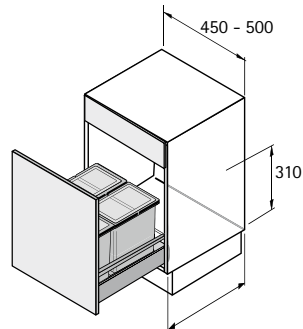

Waste collecting systems

- Waste collecting systems behind front panels
- Bin.it Smart

Bin.it Smart 450 / 500

ArciTech = NL 500 / 550
InnoTech Atira = NL 470 / 520

- For use in pot-and-pan drawer, e.g. ArciTech, nominal length (NL) 500 / 550 mm or for InnoTech / InnoTech Atira, nominal length (NL) 470 / 520 mm
- For cabinet width 450 mm or 500 mm
- Capacity 32 litres
- Installed height 310 mm as from upper edge of drawer bottom panel
- Fitted tray can be cut to size, dimensions for cutting to size: max. width 462 mm, max. depth 550 mm min. width 300 mm, min. depth 440 mm
- Fitted tray and lid in grey plastic, bin in anthracite plastic

Set comprises:

- 3 bins with lid + +
- 1 fitted tray

Order no.	PU
9 208 750	1 set