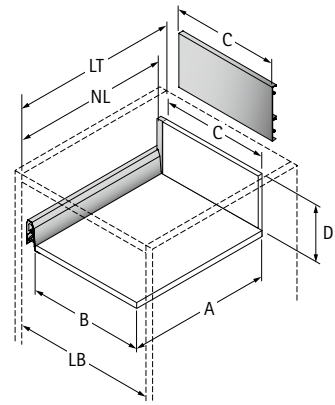

Dimensions for cutting to size

Dimension	Wooden rear panel
A	NL - 24.5
B	LB - 2 x EB - 52.5
C	LB - 2 x EB - 64
D	176