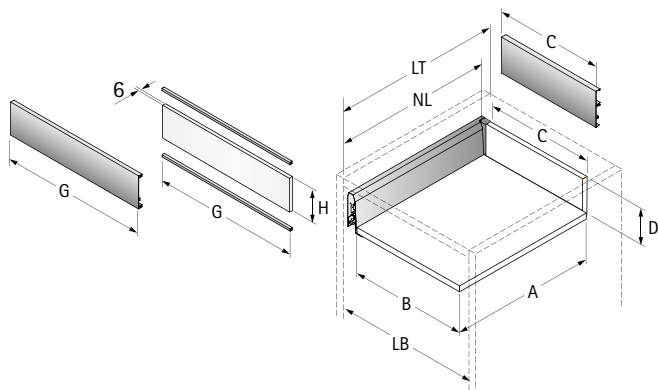

Dimensions for cutting to size

Dimension	Wooden rear panel
A	NL - 24.5
B	LB - 2 x EB - 52.5
C	LB - 2 x EB - 64
D	116.5
G	LB - 2 x EB - 62
H	105.5