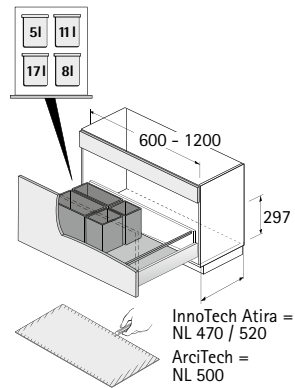

- Waste collecting systems behind front panels
- Bin.it Vario

Bin.it Vario 600 - 1200

- For use in pot-and-pan drawer, e.g. InnoTech / InnoTech Atira, nominal length (NL) 470 / 520 mm or for ArciTech, nominal length (NL) 500 mm
- For cabinet width 600 - 1200 mm by cutting the non slip fitted mat to size
- Capacity 41 litres
- Installed height 297 mm
- Cut dimensions of the mat:
  max. width 1125 mm, max. depth 565 mm
  min. width 468 mm, min. depth 456 mm
- Fitted mat, bin and lid, grey plastic

Set comprises:

- 4 bins with lid + + +
- 1 fitted mat

Order no.	PU
9 079 921	1 set