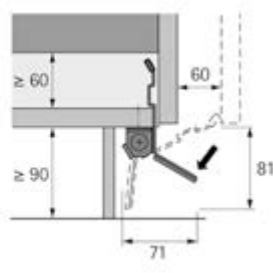

- Waste collecting systems behind front panels
- ArciTech and InnoTech Pull accessories

ArciTech and InnoTech Pull accessories

- Organisational elements for ArciTech Pull und InnoTech Pull
- Multifunction frame for sweeping set and knock bar for coffee grinds
- Practical dividers for cleaning products etc., can be positioned as required
- Sweeping set and divider, plastic
- Knock bar, steel

Article	Order no.	PU
1 Sweeping set with knock bar for 11 l bin	9 132 391	1 set
2 Divider for 11 l bin	9 132 392	1 set
3 Divider for 17 l bin	9 132 393	1 set

ArciTech Pull and InnoTech Pull foot pedal

- Retrofittable Pull foot pedal
- Suitable for ArciTech Pull and InnoTech Pull waste collecting systems
- Elegant design
- Stainless steel

Order no.	PU
9 111 679	1 ea.