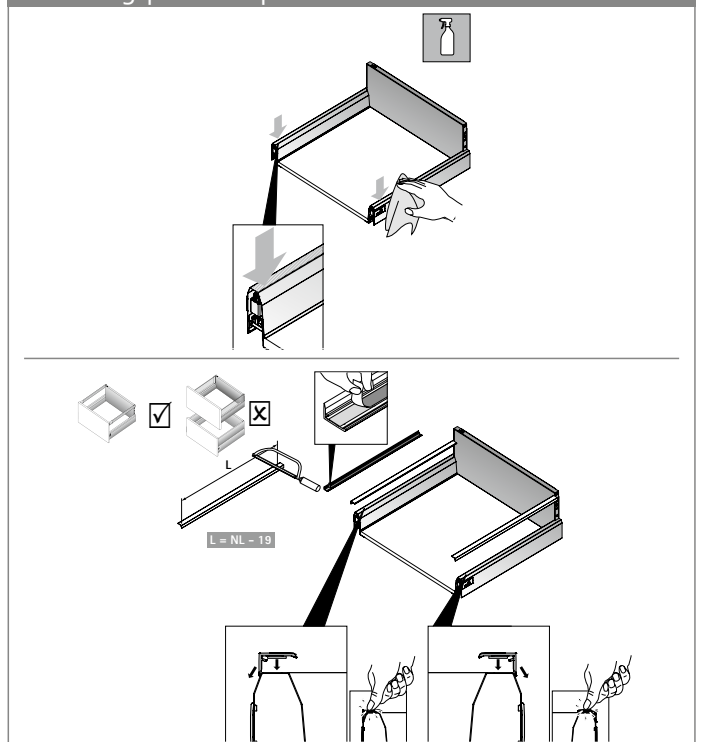

Installing pot-and-pan drawer