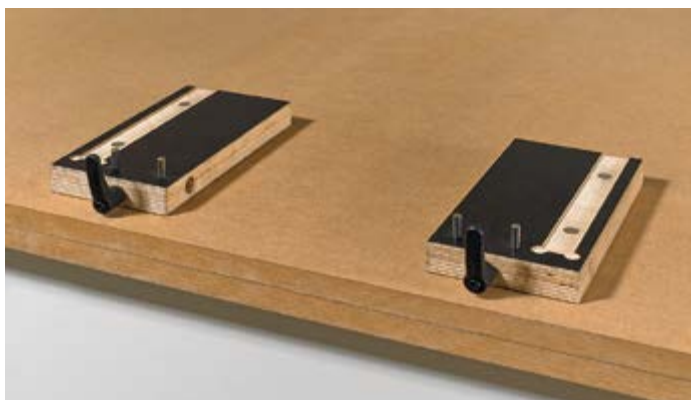

ArciFit 100 upgrade set

- For installing ArciTech wooden and aluminium rear panels
- Manual component positioning and assembling
- All settings can be made without the need for tools
- Wooden panel

Order no.	PU
9 184 696	1 set