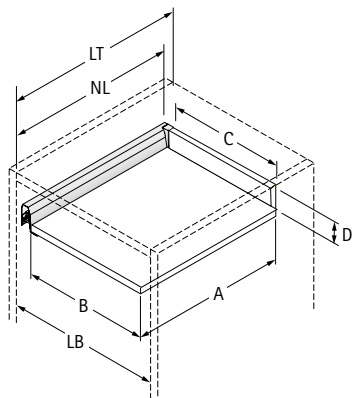

Dimensions for cutting to size

Dimension	Wooden rear panel
A	NL - 24,5
B	LB - 2 x EB - 52,5
C	LB - 2 x EB - 64
D	68,5