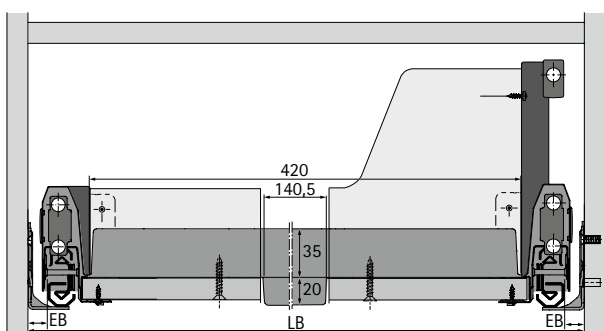

Dimensional drawing