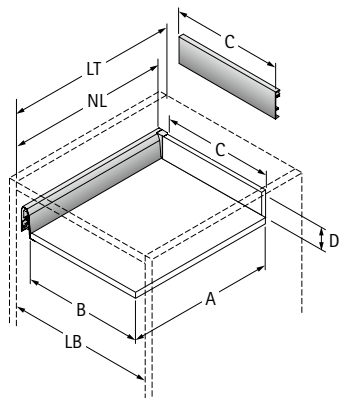

Dimensions for cutting to size

Dimension	Wooden rear panel
A	NL - 24,5
B	LB - 2 x EB - 52,5
C	LB - 2 x EB - 64
D	84,5