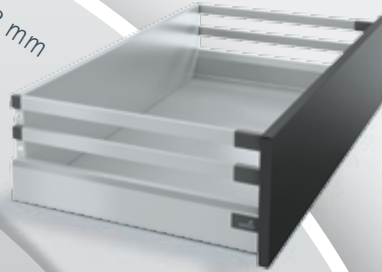

demands of this type can be done with ease and flexibility. All options are produced on the basis of a single drawer side profile. Drilling positions and installed heights are identical for all runners. This reduces complexity in production and boosts efficiency.

Only one profile type for drawers and pot-and-pan drawers ... standardised drawer components ... efficient processes in production and logistics: ArciTech gives you glowing prospects for the future.

Pot-and-pan drawer with double railing, height 218 mm