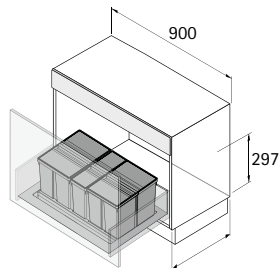

Bin.it Prime 900

InnoTech Atira =
NL 420 / 470
ArciTech / AvanTech =
NL 450 / 500

- For use in pot-and-pan drawer, e.g. for ArciTech, nominal length (NL) 450 / 500 mm or for InnoTech / InnoTech Atira, nominal length (NL) 420 / 470 mm
- For cabinet width 900 mm
- Capacity 63 litres
- Installed height 297 mm as from upper edge of drawer bottom panel
- Fitted tray can be cut to size, dimensions for cutting to size: max. width 840 mm, max. depth 490 mm min. width 728 mm, min. depth 399 mm
- Fitted tray, bin and lid, anthracite plastic

Set comprises:

- 3 bins with lid + +
- 1 fitted tray

Order no.	PU
9 220 395	1 set