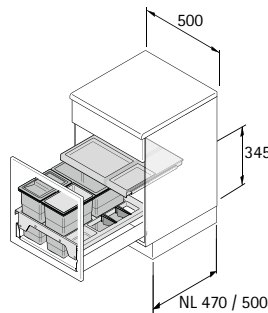

## InsertFlex 500

- ▶ For cabinet width 500 mm
- Set comprises:
  - ▶ 1 fitted frame with storage compartment on right
  - ▶ 1 pull-out lid with runners
  - ▶ 1 bin 
  - ▶ 2 bins, , one of which with lid
  - ▶ Fixing material and 2 dividers