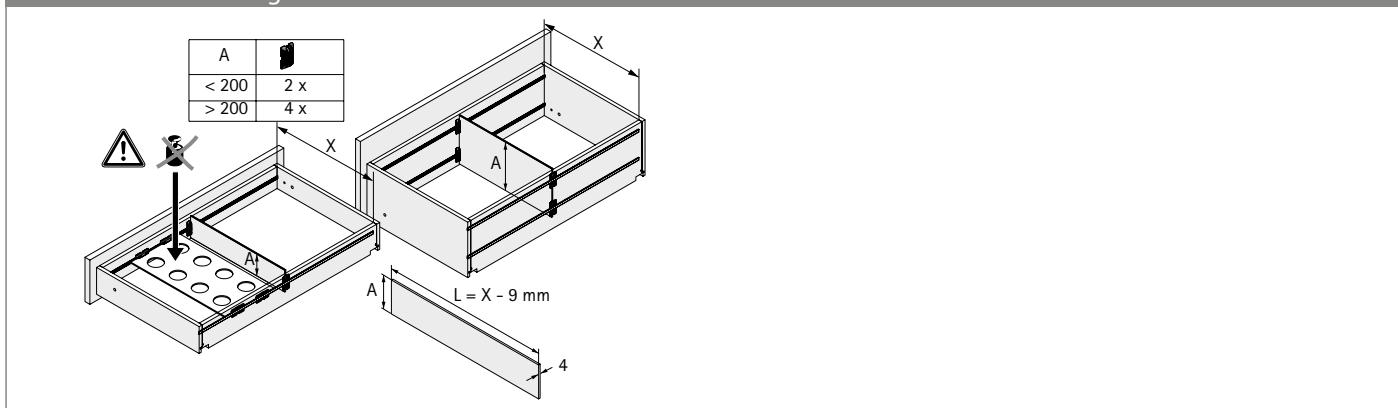

Dimensional drawing