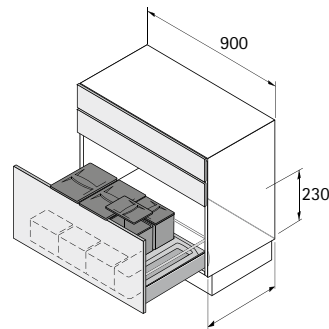

Bin.it Flex 900

ArciTech = NL 450 / 500
InnoTech Atira = NL 470

- For use in pot-and-pan drawer, e.g. ArciTech, nominal length (NL) 450 / 500 mm or for InnoTech / InnoTech Atira, nominal length (NL) 470 mm
- For cabinet width 900 mm
- Capacity 35 litres
- Installed height 230 mm as from upper edge of drawer bottom panel
- Fitted tray can be cut to size, dimensions for cutting to size: max. width 840 mm, max. depth 490 mm min. width 803 mm, min. depth 422 mm
- Fitted tray, bin and lid, grey plastic
- Trays, translucent plastic

Set comprises:

- 4 bins with lid + + 5 + 5
- 3 trays
- 1 fitted tray

Order no.	PU
9 132 350	1 set