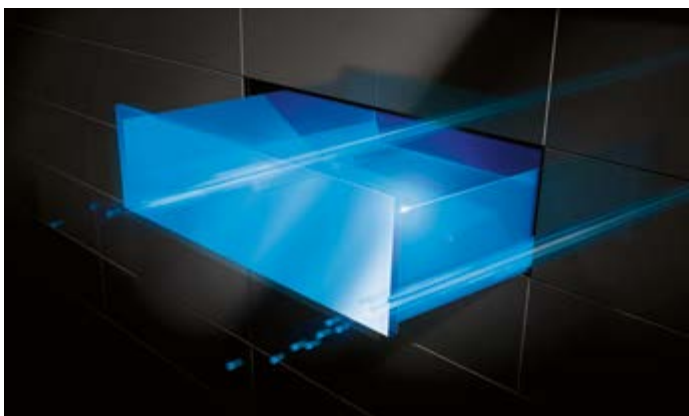

Unequalled running action: ArciTech

Actro: fantastic running performance

Performance will be a key factor in future purchasing decisions. This makes the ArciTech drawer system's smooth, quiet running action a particularly valuable mark of quality. Its secret: the outstanding Actro runner.

The Actro runner's excellent quality can be felt in every movement of the drawer: the unique prism principle ensures