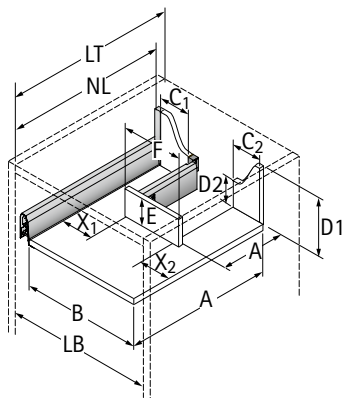

Dimensions for cutting to size

Dimension	Wooden rear panel
A	NL - 24.5
B	LB - 2 x EB - 52.5
C1	X1 - 11.5
C2	X2 - 11.5
D1	176
D2	84.5
E	≥ 70
F	B - X1 - X2 + 9