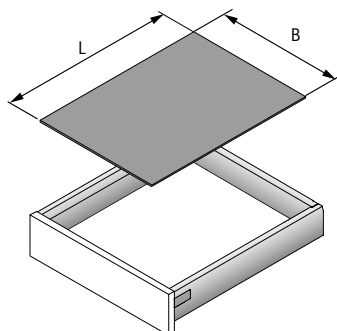

► Interior organisation

Anti-slip mat

- For inserting into the drawer or pot-and-pan drawer
- 5 m roll
- Plastic

Advice:

- Trimmed width (B) = internal cabinet width - 92
- Cut length (L) = nominal length - 27
- Anthracite mat used for both silver and anthracite drawers

Colour	Order no.	PU
anthracite	9 209 582	1 ea.
champagne	9 209 585	1 ea.
white	9 209 575	1 ea.