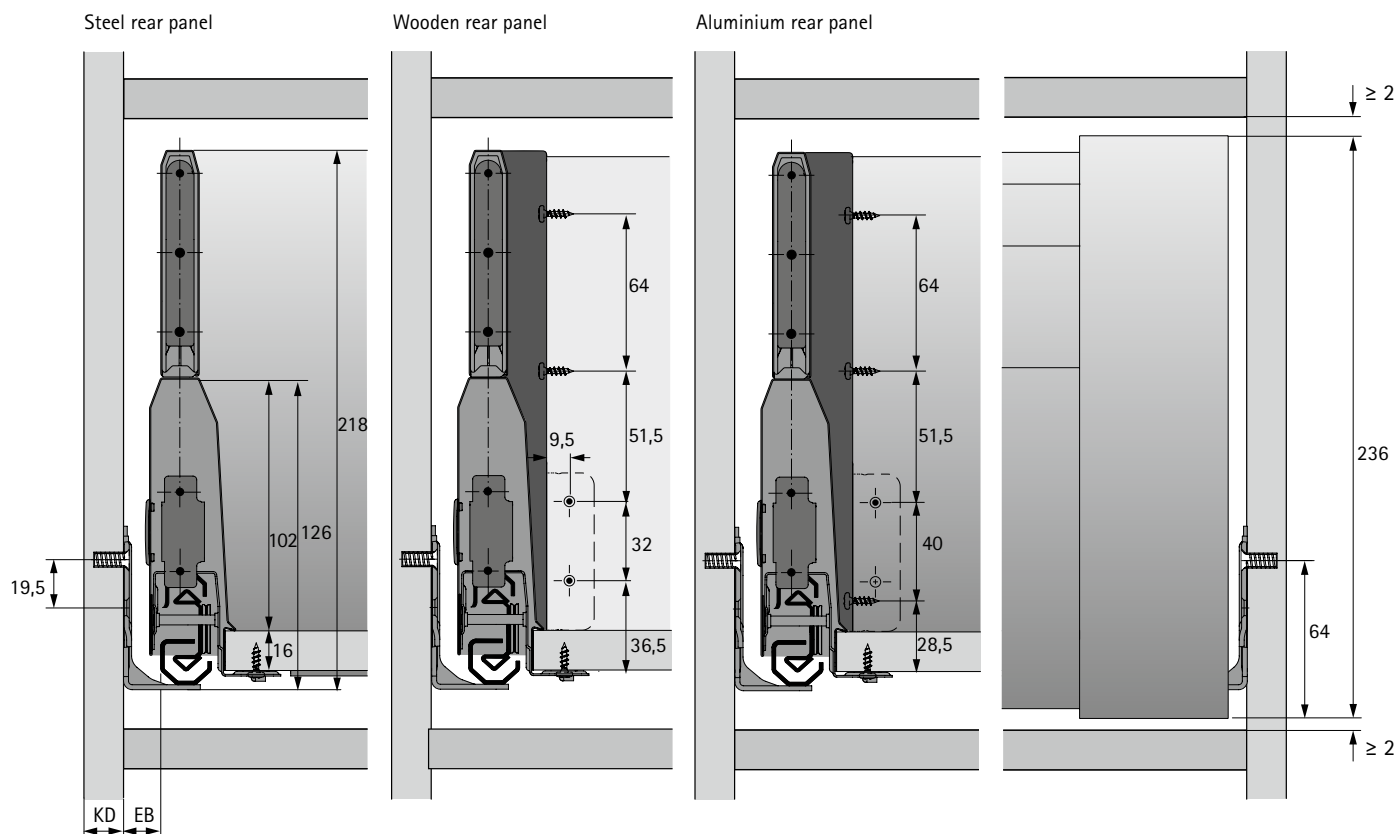

ArciTech double walled drawer system

- Internal pot-and-pan drawer with DesignSide / TopSide, height 218 mm, side profile height 126 mm
- Technical Information

Planning dimensions

Actro Installed width

KD mm	16
EB mm	15