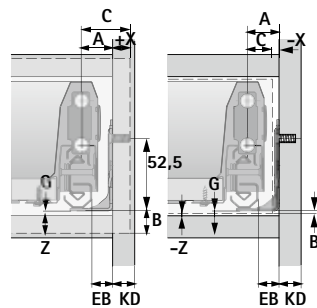

Practica for ArciTech

- For installing the front panel connector for
  - ArciTech drawer / pot-and-pan drawer
  - ArciTech pot-and-pan drawer with 2nd railing level
- ArciTech adjustment range
  - Side front panel overlay: up to -5 mm, up to +19 mm
  - Front panel height: from bottom edge of drawer runner, up to + 25 mm
- Aluminium
- Please order sleeve drill accessories separately

Page reference:

- For accessory sleeve drill, see page 89

Order no.	PU
9 128 172	1 ea.