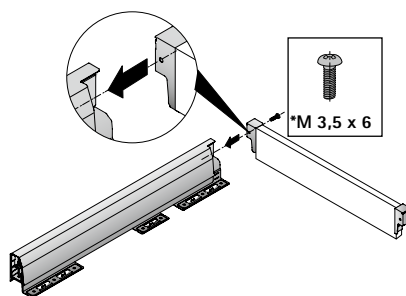

ArciTech double walled drawer system

► Assembly, adjustment, removal

Assembling drawer, height 78 mm