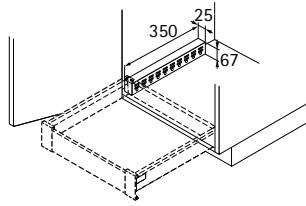

ArciTech double walled drawer system

► Accessories

Spacer profile

- For bridging the door / hinge protrusion
- Loading capacity max. 60 kg
- Plasticwhite

Order no.	PU
9 135 703	1 ea.

Direct fixing screw

- For attaching the Actro drawer runner
- $\varnothing$ 6 x 14 mm
- Countersunk head
- Pozidrive screw
- Steel, nickel plated

Order no.	PU
0 051 264	200 ea.

Chipboard screw, pan head

- For attaching the drawer base as well as the wooden or aluminium rear panel
- Pozidrive screw
- Galvanised steel

Dimensions mm	Order no.	PU
$\varnothing$ 3.5 x 12	0 045 167	200 ea.