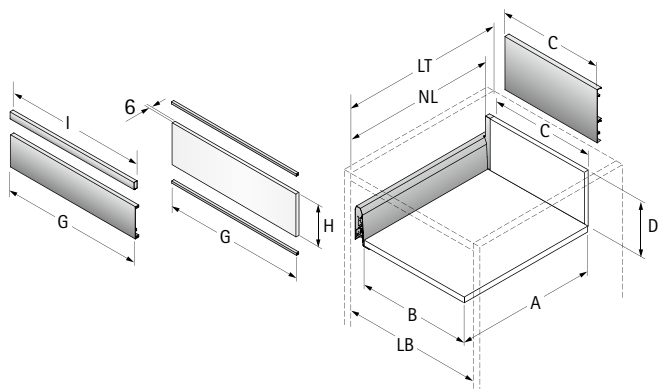

Dimensions for cutting to size

Dimension	Wooden rear panel
A	NL - 24.5
B	LB - 2 x EB - 52.5
C	LB - 2 x EB - 64
D	176
G	LB - 2 x EB - 62
H	157
I	LB - 2 x EB - 66.5