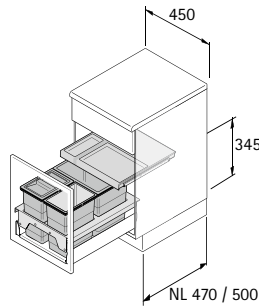

InsertFlex 450

- For cabinet width 450 mm
- Set comprises:
  - 1 fitted frame
  - 1 pull-out lid with runners
  - 1 bin
  - 2 bins, , one of which with lid
  - Fixing material

Order no.	PU
9 207 638	1 set