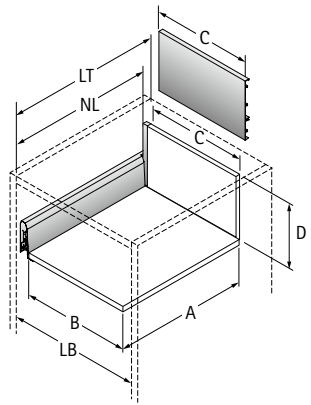

Dimensions for cutting to size

Dimension	Wooden rear panel
A	NL - 24.5
B	LB - 2 x EB - 52.5
C	LB - 2 x EB - 64
D	208