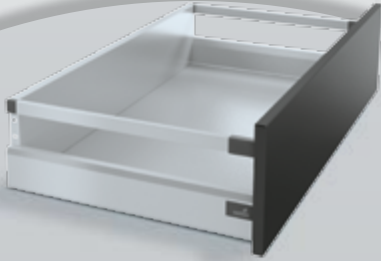

## **ArciTech platform: the intelligent key to the future**

You can combine and simply modify different side elements on the basis of the drawer side profile. Whether classic railing or side elements in two heights: there are no limits to creative flexibility. The side profile always stays as is. Particularly beneficial: the front panel drill holes provided for the railing can be used for DesignSide as well as for TopSide – as a simple way of upgrading pot-and-pan drawers. Changing from railing to TopSide or DesignSide can be done with effortless ease.

Only one profile type for drawers and pot-and-pan drawers ... standardised drawer components ... efficient processes in production and logistics: ArciTech gives you glowing prospects for the future.

Pot-and-pan drawer with double railing, height 218 mm

Pot-and-pan drawer with railing, height 186 mm

Basis = drawer side profile, height 94 mm

Pot-and-pan drawer with TopSide, height 186 mm

Pot-and-pan drawer with TopSide, height 218 mm

Systematic variety:  
 ArciTech product range pot-and-pan drawer