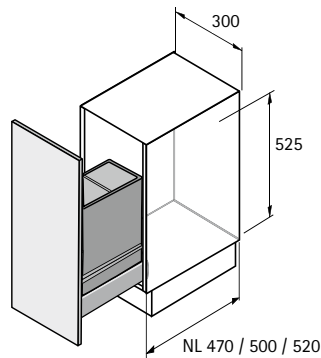

Bin.it Vario 300 - 40l

- For use in pot-and-pan drawer, e.g. InnoTech / InnoTech Atira, nominal length (NL) 470 / 520 mm or for ArciTech, nominal length (NL) 500 mm
- For cabinet width 300 mm
- Capacity 40 litres
- Installed height 525 mm
- Cut dimensions of fitted shelf: max. width 220 mm, max. depth 565 mm min. width 205 mm, min. depth 400 mm
- Shelf, bin and lid, grey plastic

Set comprises:

- 1 bin with lid 40 L
- 1 shelf

Order no.	PU
9 207 649	1 set