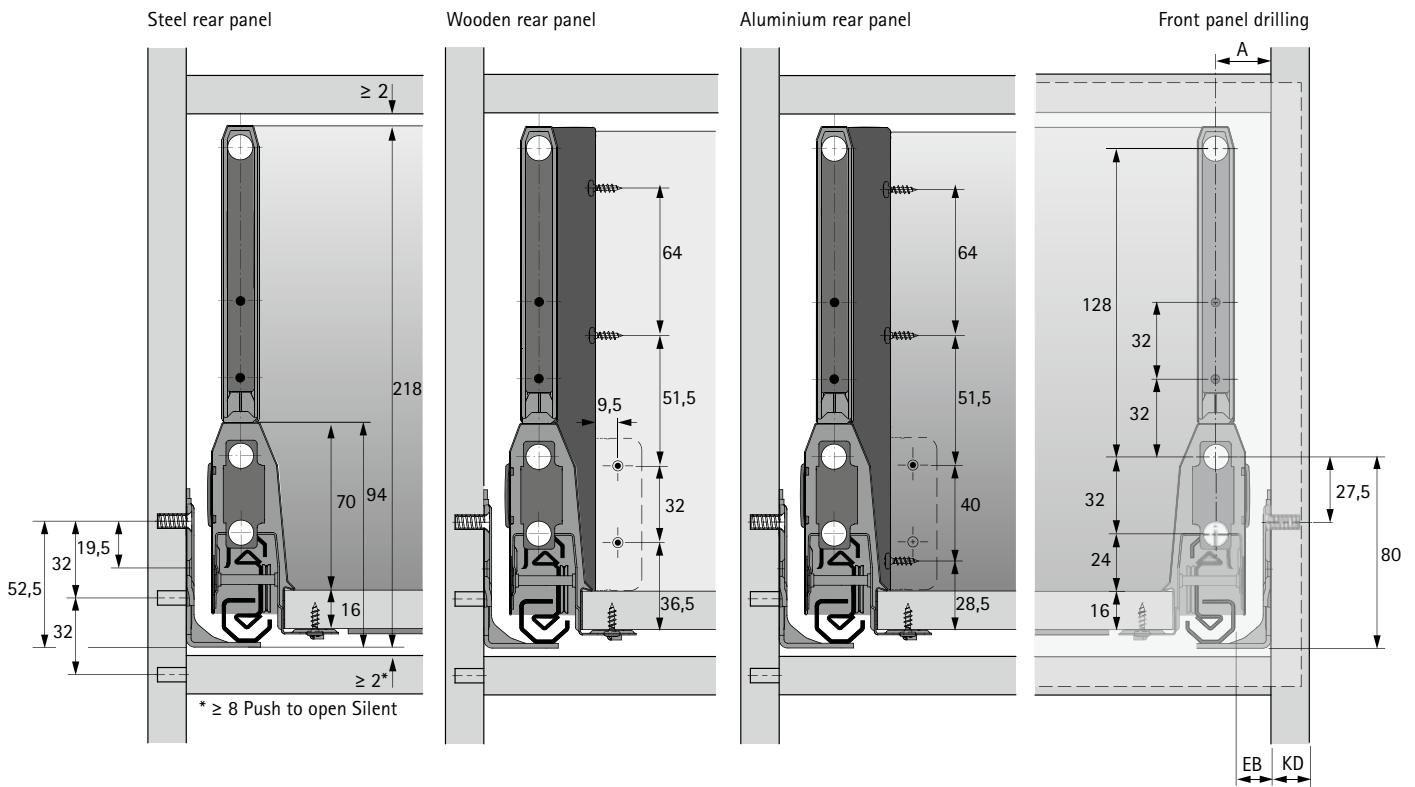

ArciTech double walled drawer system

- Pot-and-pan drawer with DesignSide / TopSide, height 218 mm, drawer side profile height 94 mm
- Technical Information

Planning dimensions

Actro Installed width

KD mm	16
EB mm	15
Dimension A mm	23