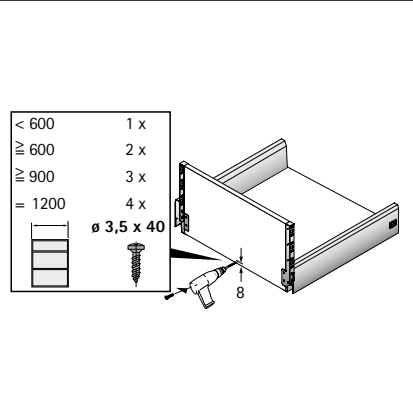

ArciTech double walled drawer system

► Assembly, adjustment, removal

Assembling pot-and-pan drawer