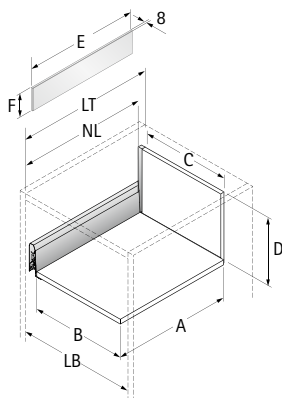

Dimensions for cutting to size

Dimension	Wooden rear panel
A	NL - 24.5
B	LB - 2 × EB - 52.5
C	LB - 2 × EB - 64
D	240
E	NL - 46
F	121