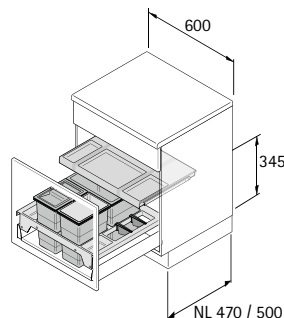

InsertFlex 600

- For cabinet width 600 mm
- Set comprises:
  - 1 fitted frame with 1 storage compartment on right / left
  - 1 pull-out lid with runners
  - 1 bin
  - 2 bins, , one of which with lid
  - Fixing material and 4 dividers

Order no.	PU
9 207 642	1 set