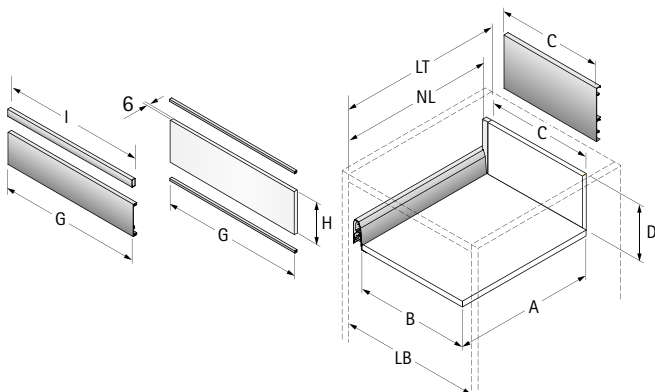

Dimensions for cutting to size

Dimension	Wooden rear panel
A	NL - 24.5
B	LB - 2 x EB - 52.5
C	LB - 2 x EB - 64
D	176
G	LB - 2 x EB - 62
H	157
I	LB - 2 x EB - 66.5