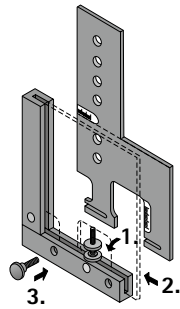

- Practica
- For front panel connector

face angle application

- Face angle application for combination with Practica drilling jig for
  - AvanTech / ArciTech / InnoTech / InnoTech Atira
- Aluminium

Order no.	PU
0 078 093	1 ea.