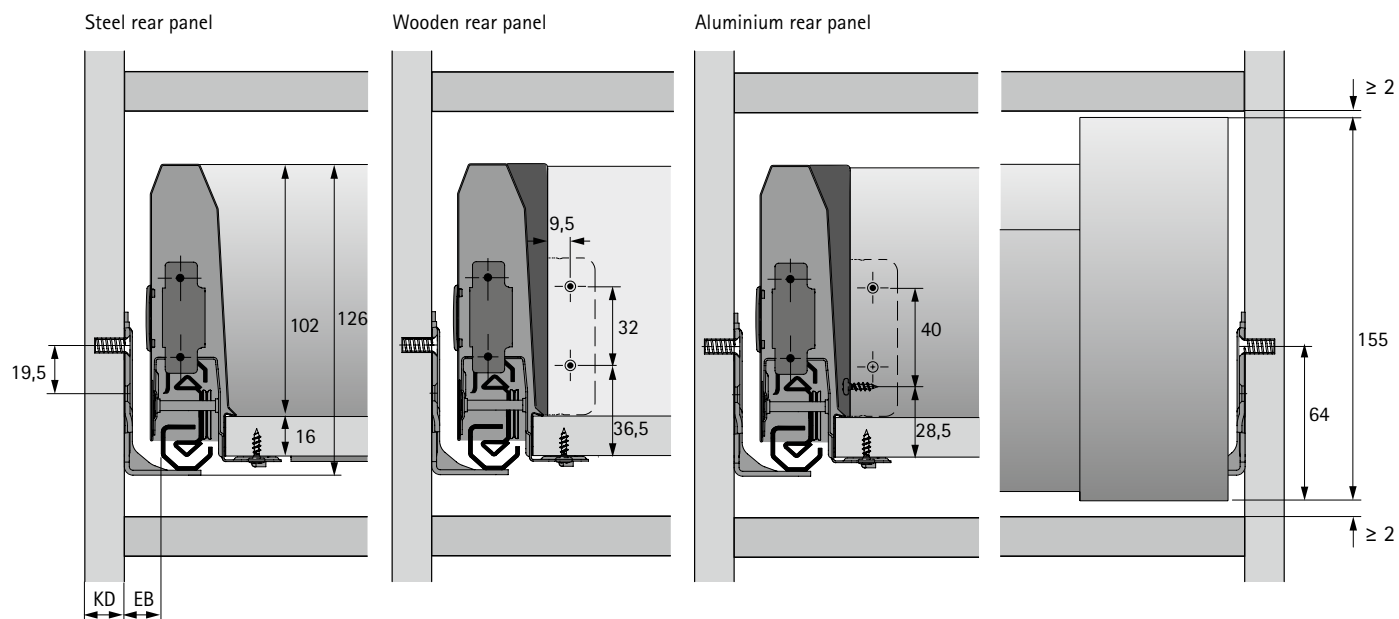

ArciTech double walled drawer system

- Internal drawer, height 126 mm
- Technical Information

Planning dimensions

Actro Installed width

KD mm	16
EB mm	15