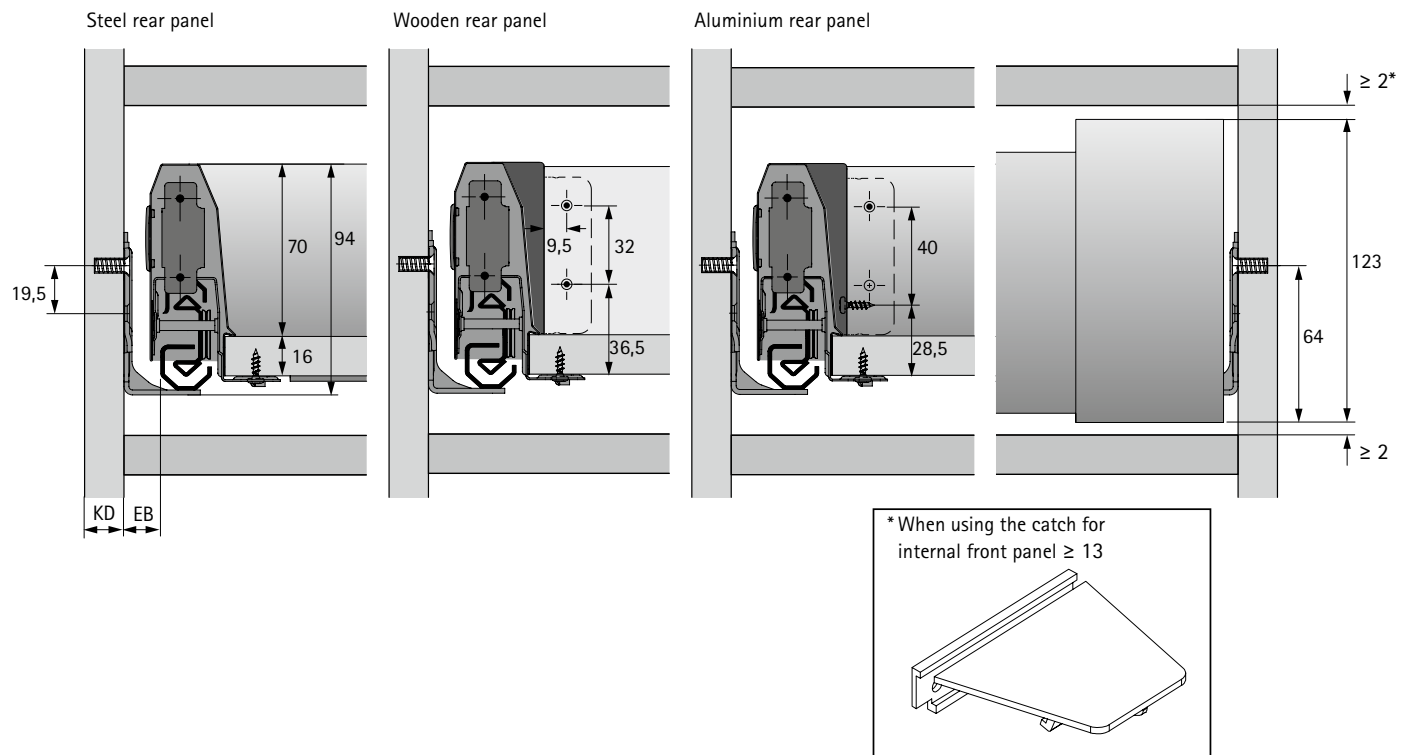

ArciTech double walled drawer system

- Internal drawer, height 94 mm
- Technical Information

Planning dimensions

Actro Installed width

KD mm	16
EB mm	15