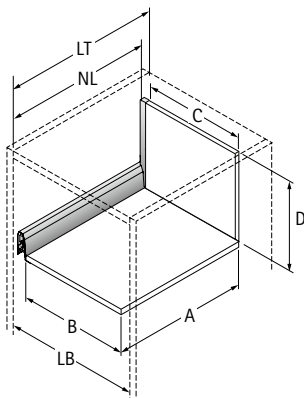

Dimensions for cutting to size

Dimension	Wooden rear panel
A	NL - 24,5
B	LB - 2 x EB - 52,5
C	LB - 2 x EB - 64
D	272