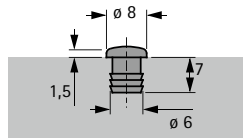

ArciTech double walled drawer system

► Accessories

Door damper for pressing in

- For drilling $\varnothing 6 \times 7$ mm
- Plastic

Colour	Order no.	PU
white	0 025 048	1/1000 ea.