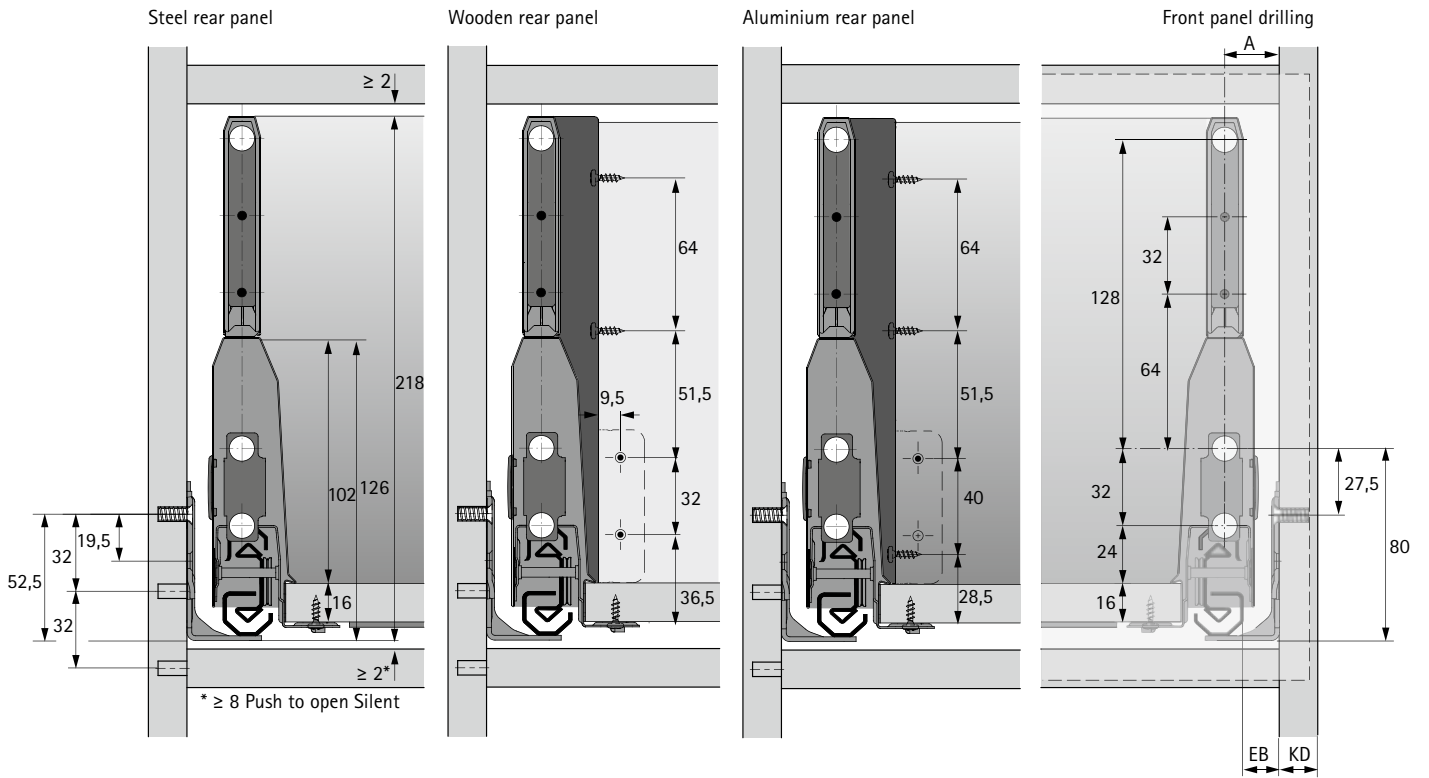

ArciTech double walled drawer system

- Pot-and-pan drawer with DesignSide / TopSide, height 218 mm, drawer side profile height 126 mm
- Technical Information

Planning dimensions

Actro Installed width

KD mm	16
EB mm	15
Dimension A mm	23