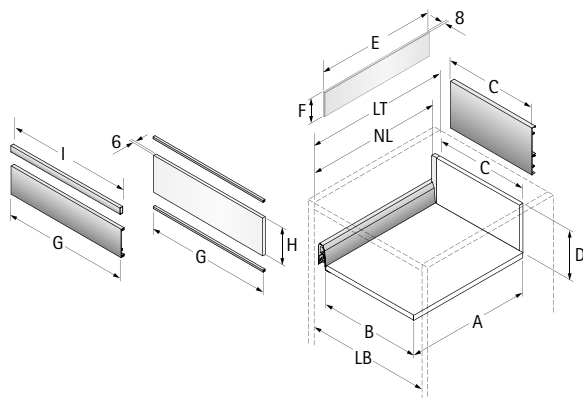

Dimensions for cutting to size

Dimension	Wooden rear panel
A	NL - 24.5
B	LB - 2 x EB - 52.5
C	LB - 2 x EB - 64
D	176
E	NL - 46
F	89
G	LB - 2 x EB - 62
H	157
I	LB - 2 x EB - 66.5