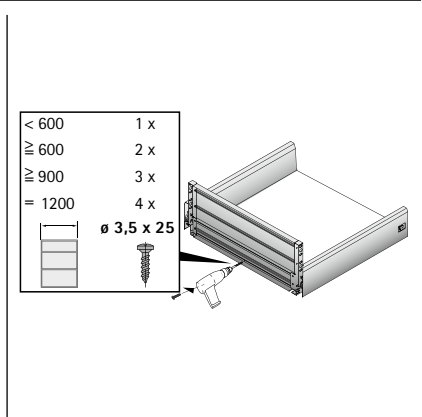

ArciTech double walled drawer system

► Assembly, adjustment, removal

Assembling pot-and-pan drawer