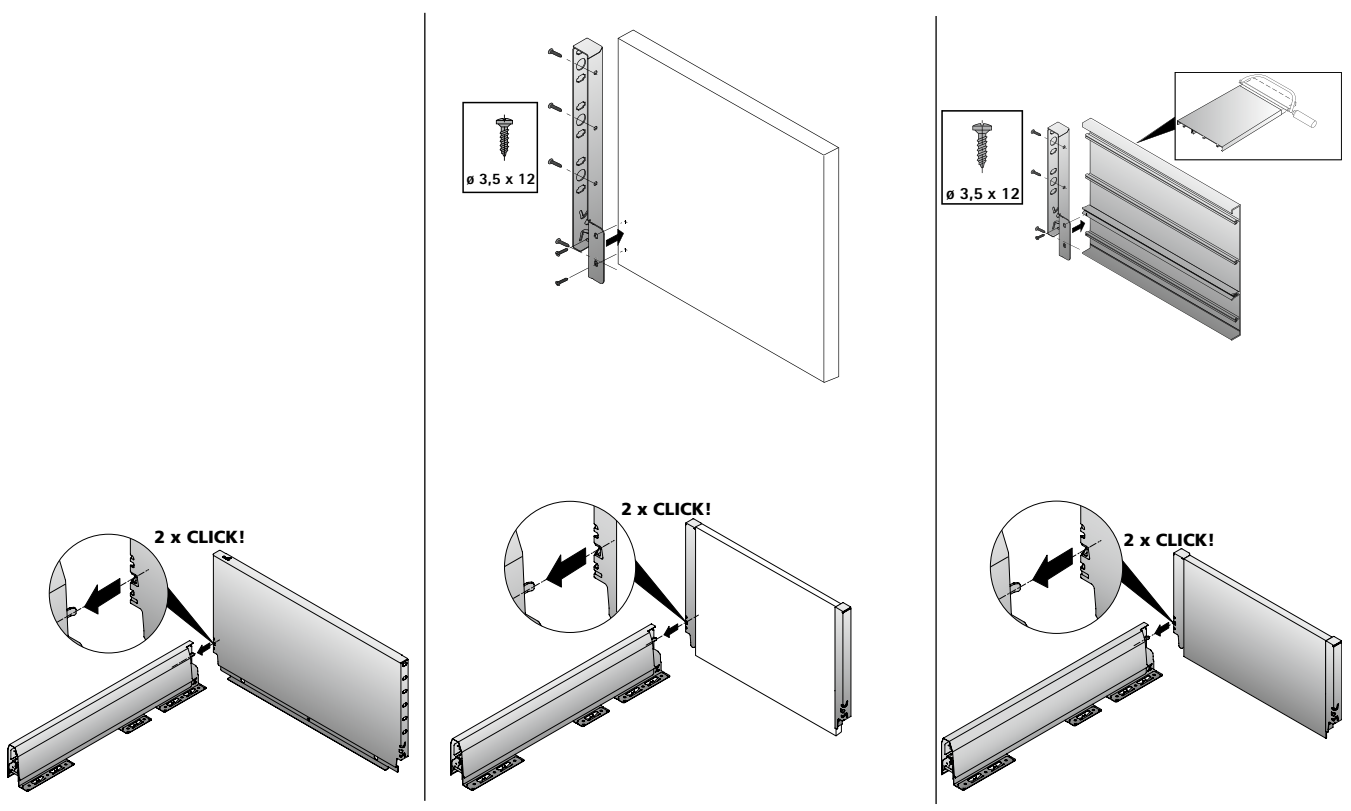

ArciTech double walled drawer system

► Assembly, adjustment, removal

Assembling pot-and-pan drawer