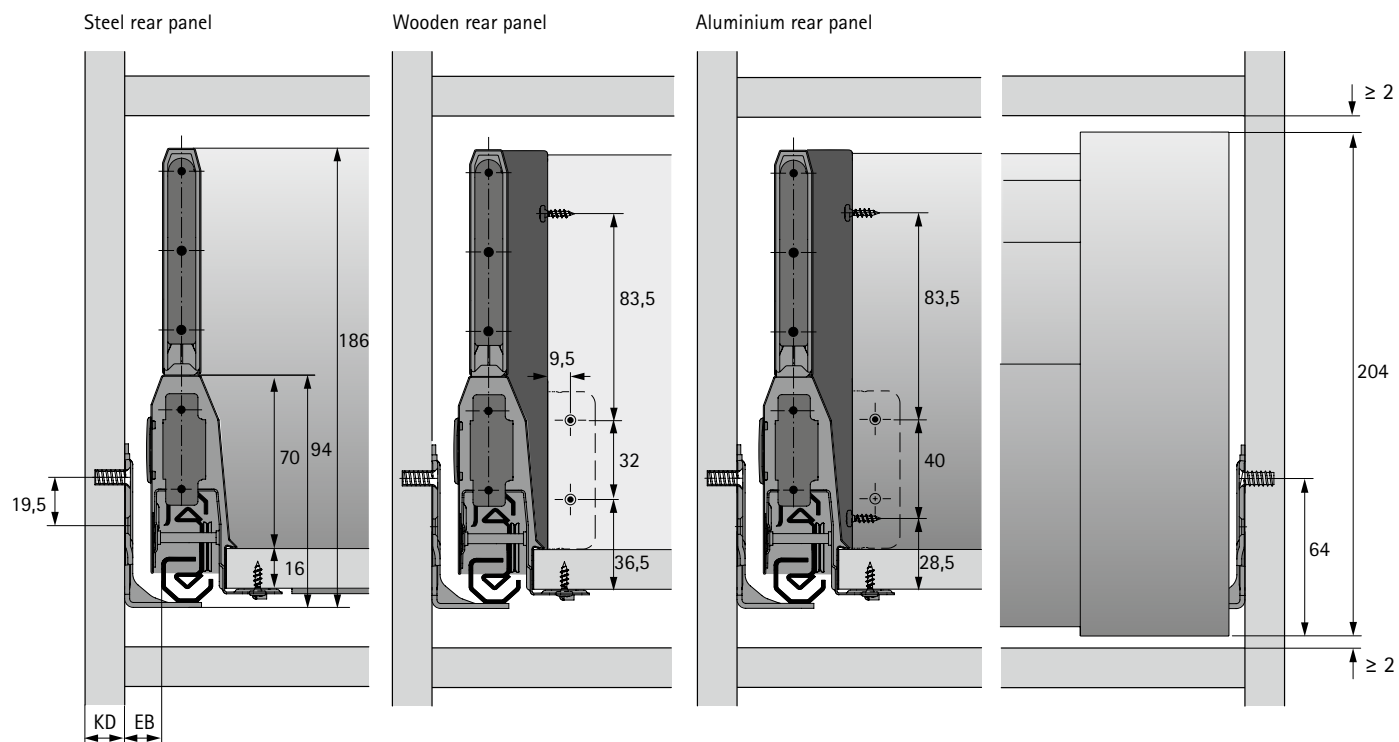

ArciTech double walled drawer system

- Internal pot-and-pan drawer with DesignSide / TopSide, height 186 mm, side-profile height 94 mm
- Technical Information

Planning dimensions

Actro Installed width

KD mm	16
EB mm	15