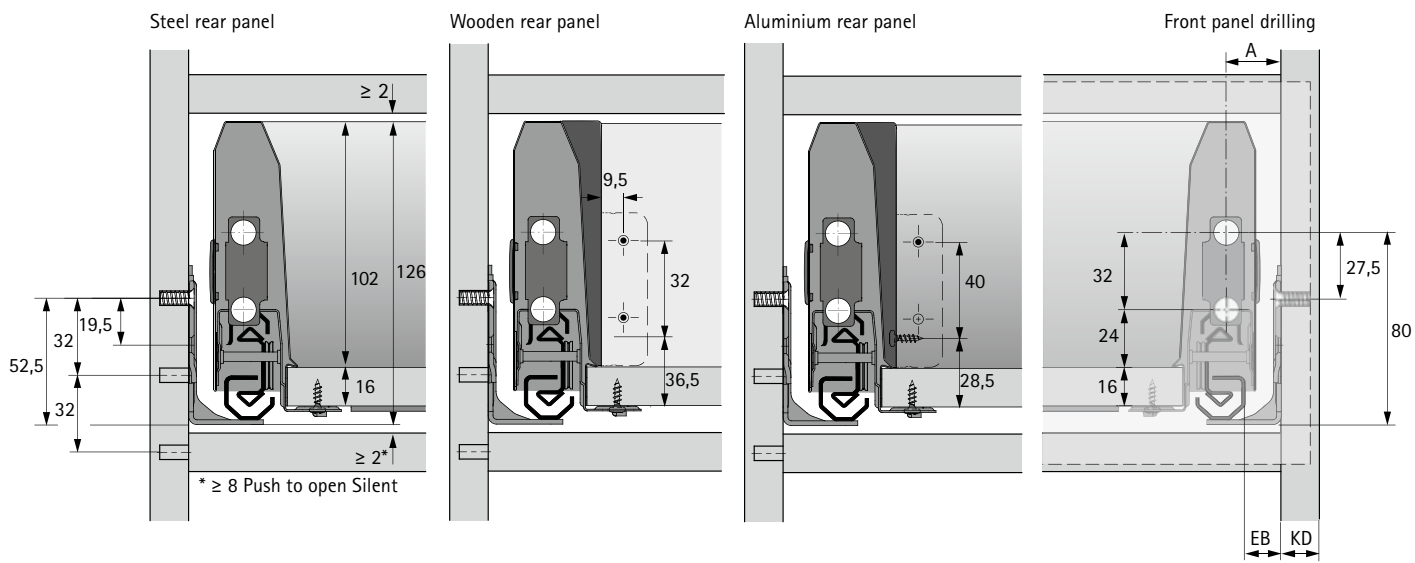

- Drawer, height 126 mm
- Technical Information

Planning dimensions

Actro Installed width

KD mm	16
EB mm	15
Dimension A mm	23