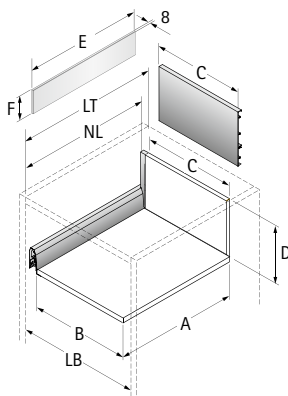

Dimensions for cutting to size

Dimension	Wooden rear panel
A	NL - 24,5
B	LB - 2 x EB - 52,5
C	LB - 2 x EB - 64
D	208
E	NL - 46
F	121