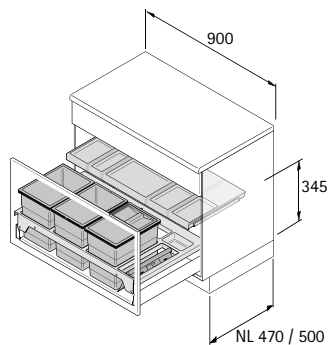

Waste collecting systems

- Waste collecting systems behind front panels
- InsertFlex

InsertFlex 900