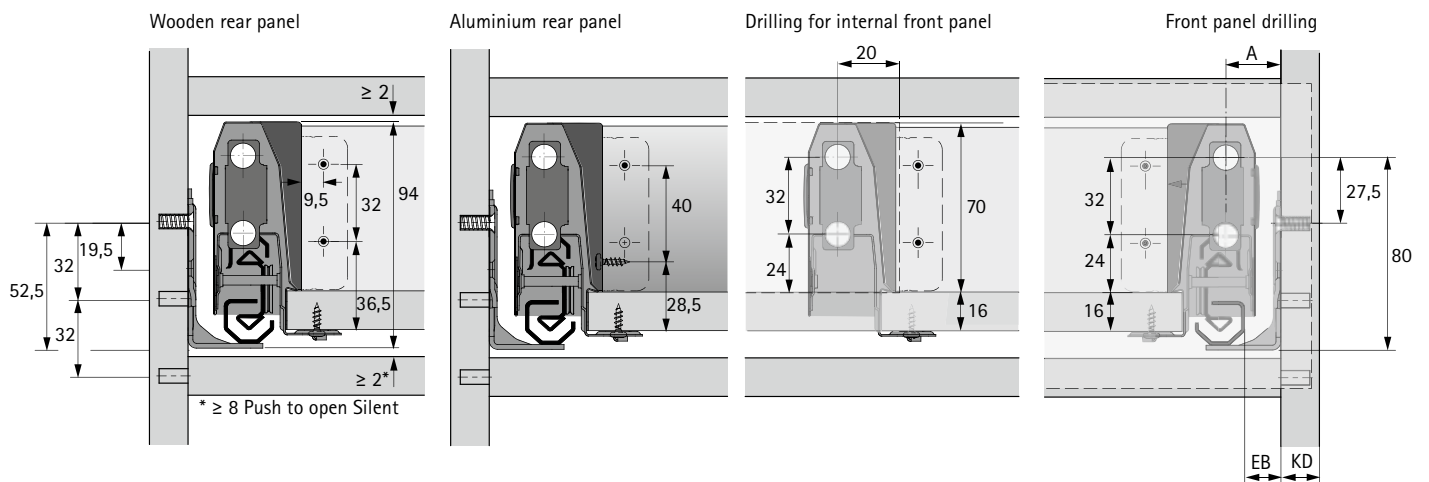

ArciTech double walled drawer system

- Drawer with bottom cutout, height 94 mm
- Technical Information

Planning dimensions

Actro Installed width

KD mm	16
EB mm	15
Dimension A mm	23