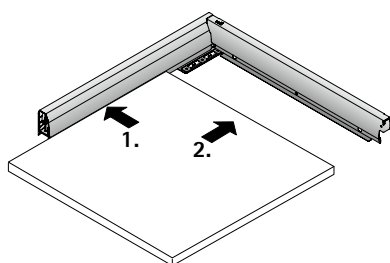

ArciTech

<http://www.hettich.com/short/b6af2f>

ArciFit 100

<http://www.hettich.com/short/354e7c>

ArciFit 200

<http://www.hettich.com/short/7760a0>

ArciFit 300

<http://www.hettich.com/short/c8a03e>