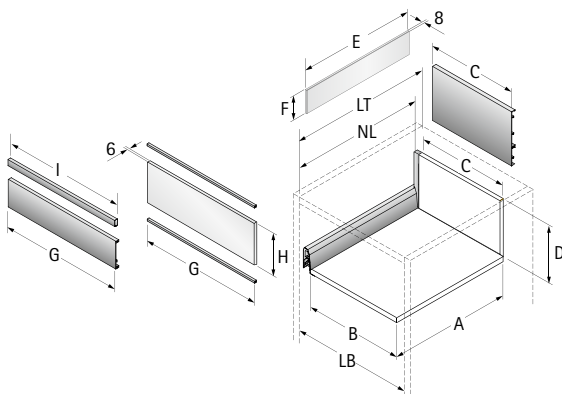

Dimensions for cutting to size

Dimension	Wooden rear panel
A	NL - 24.5
B	LB - 2 x EB - 52.5
C	LB - 2 x EB - 64
D	208
E	NL - 46
F	121
G	LB - 2 x EB - 62
H	157
I	LB - 2 x EB - 66.5