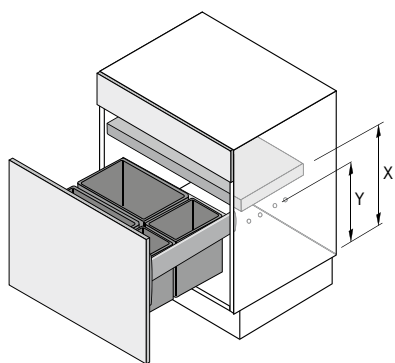

Planning dimensions

Bin height mm	X mm	Y mm
260	332	247
295	367	282
460	532	447
495	567	482