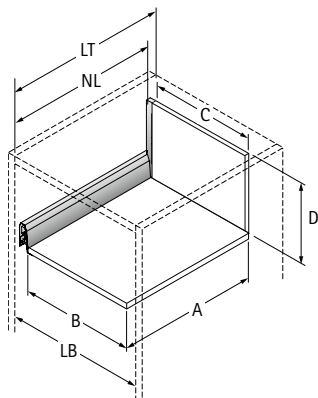

Dimensions for cutting to size

Dimension	Wooden rear panel
A	NL - 24.5
B	LB - 2 x EB - 52.5
C	LB - 2 x EB - 64
D	240