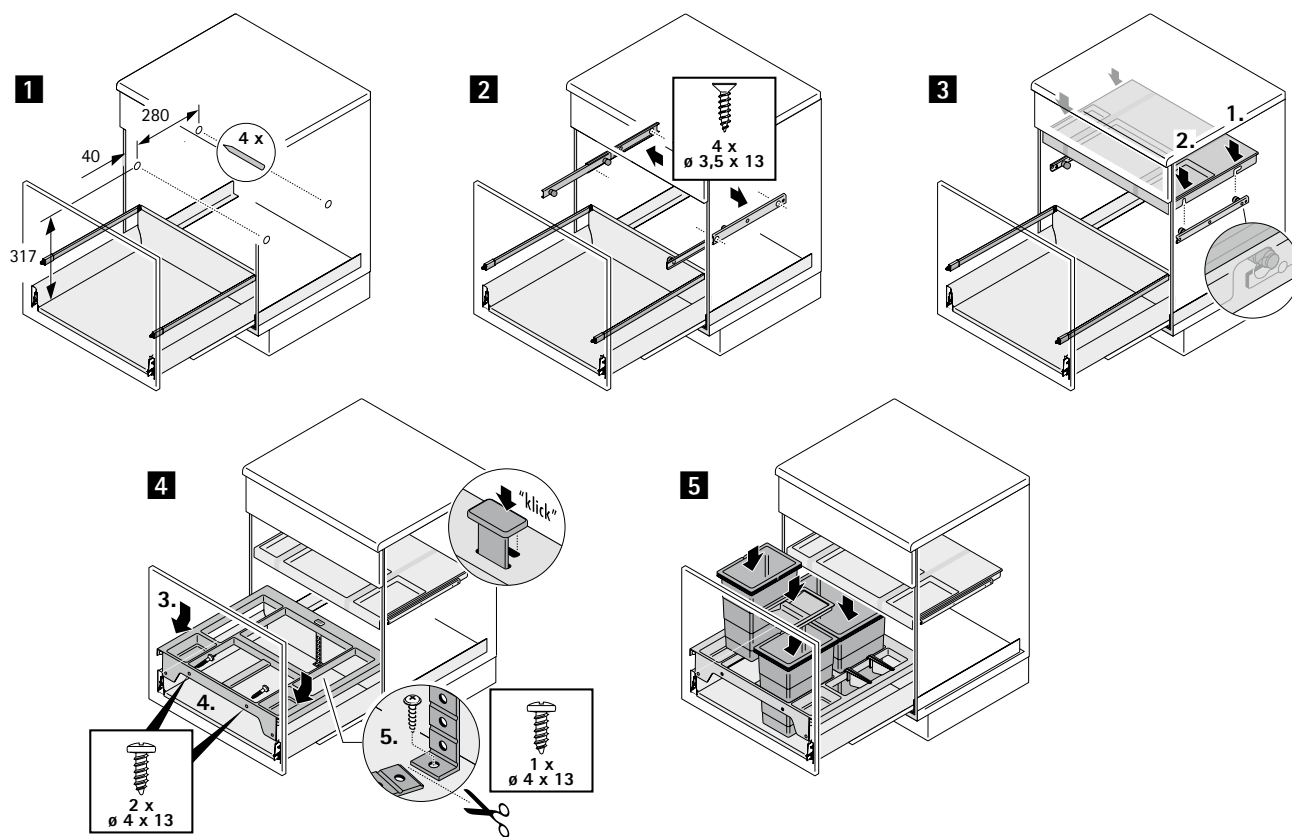

Installation