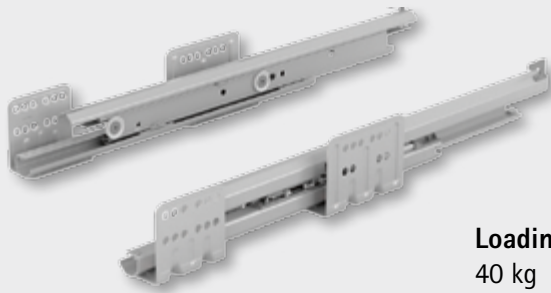

2. ... the runner

Loading capacity:
40 kg 60 kg 80 kg

User friendly convenience:
Silent System, Push to open Silent