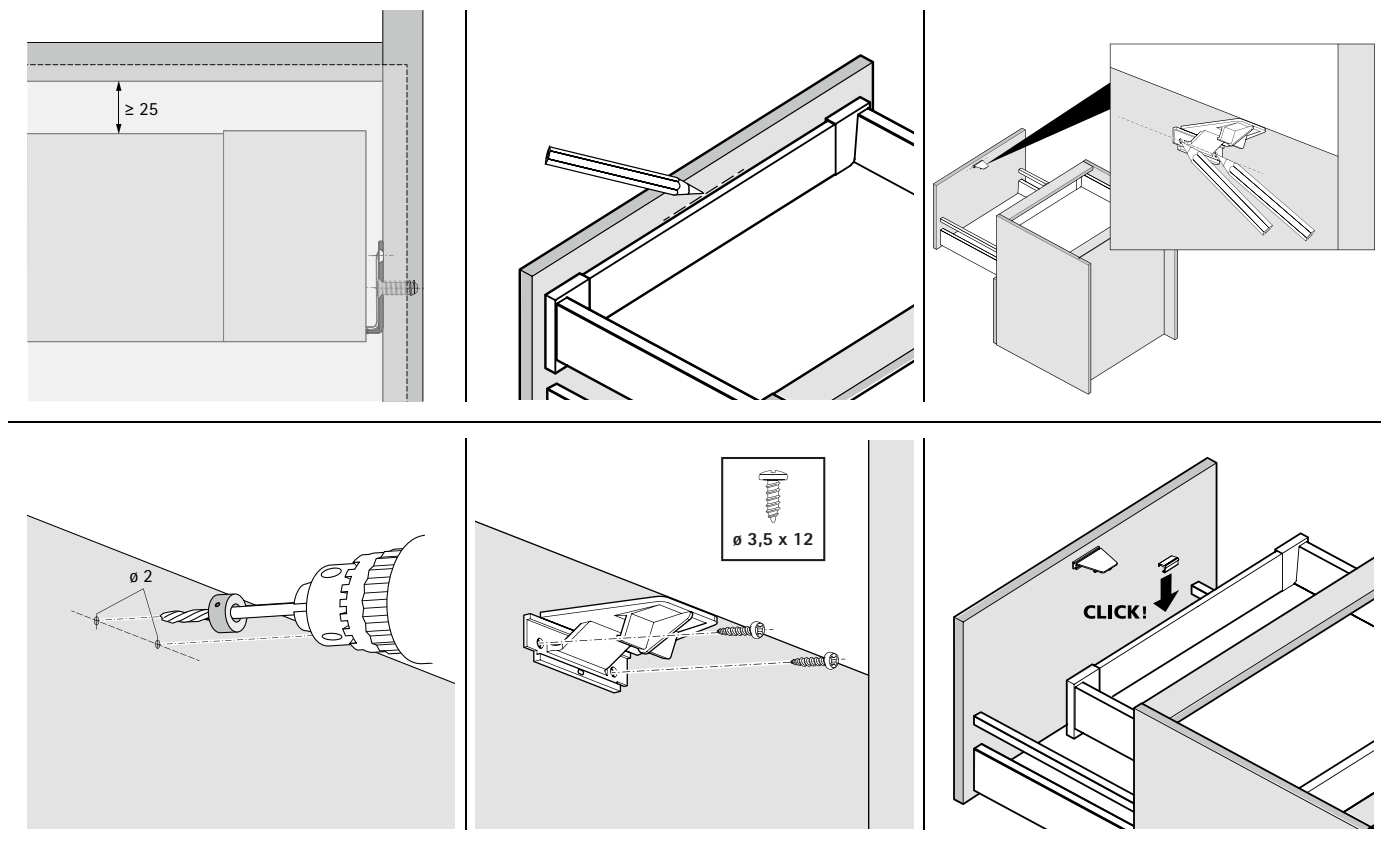

## ArciTech double walled drawer systems

- ▶ Accessories
- ▶ Designer profiles

**Variety is the key to success:** Differentiating has never been easier: the self adhesive designer profiles for ArciTech let you conjure a new look in the drawer in next to no time. In classy metal or wood look. Deceptively realistic, but inexpensively in plastic. Can also be added at a later date – for a fast design upgrade.