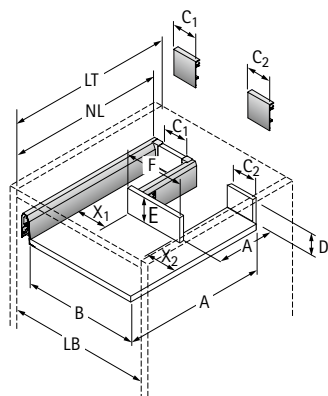

Dimensions for cutting to size

Dimension	Wooden rear panel
A	NL - 24,5
B	LB - 2 x EB - 52,5
C1	X1 - 11,5
C2	X2 - 11,5
D	84,5
E	≥ 70
F	B - X1 - X2 + 9