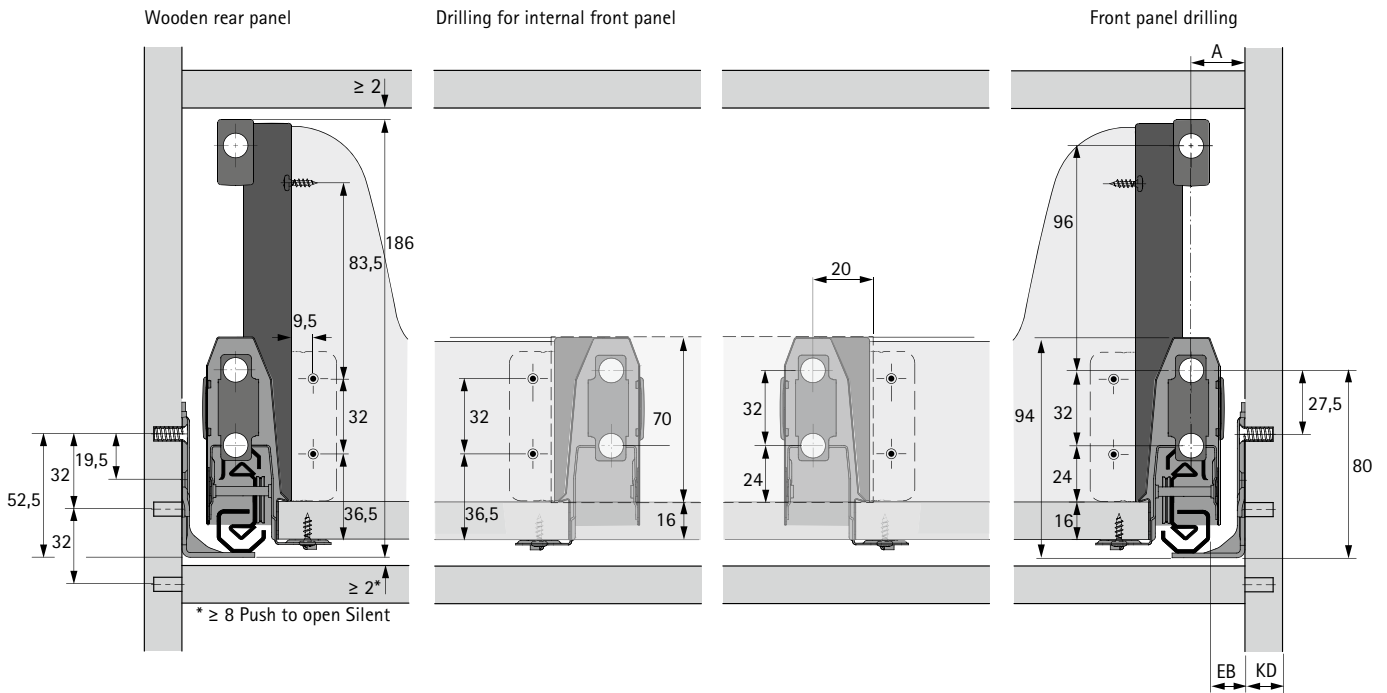

ArciTech double walled drawer system

- Pot-and-pan drawer with bottom cutout, height 186 mm, drawer side profile height 94 mm
- Technical Information

Planning dimensions

Actro Installed width

KD mm	16
EB mm	15
Dimension A mm	23