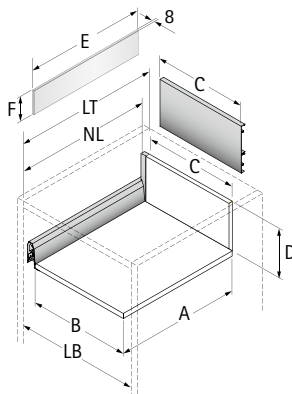

Dimensions for cutting to size

Dimension	Wooden rear panel
A	NL - 24.5
B	LB - 2 x EB - 52.5
C	LB - 2 x EB - 64
D	176
E	NL - 46
F	89