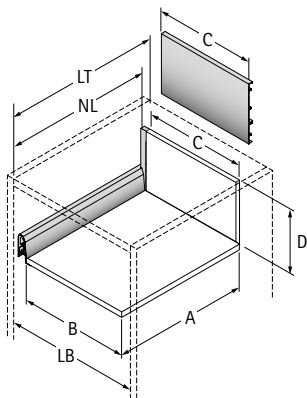

Dimensions for cutting to size

Dimension	Wooden rear panel
A	NL - 24.5
B	LB - 2 x EB - 52.5
C	LB - 2 x EB - 64
D	208