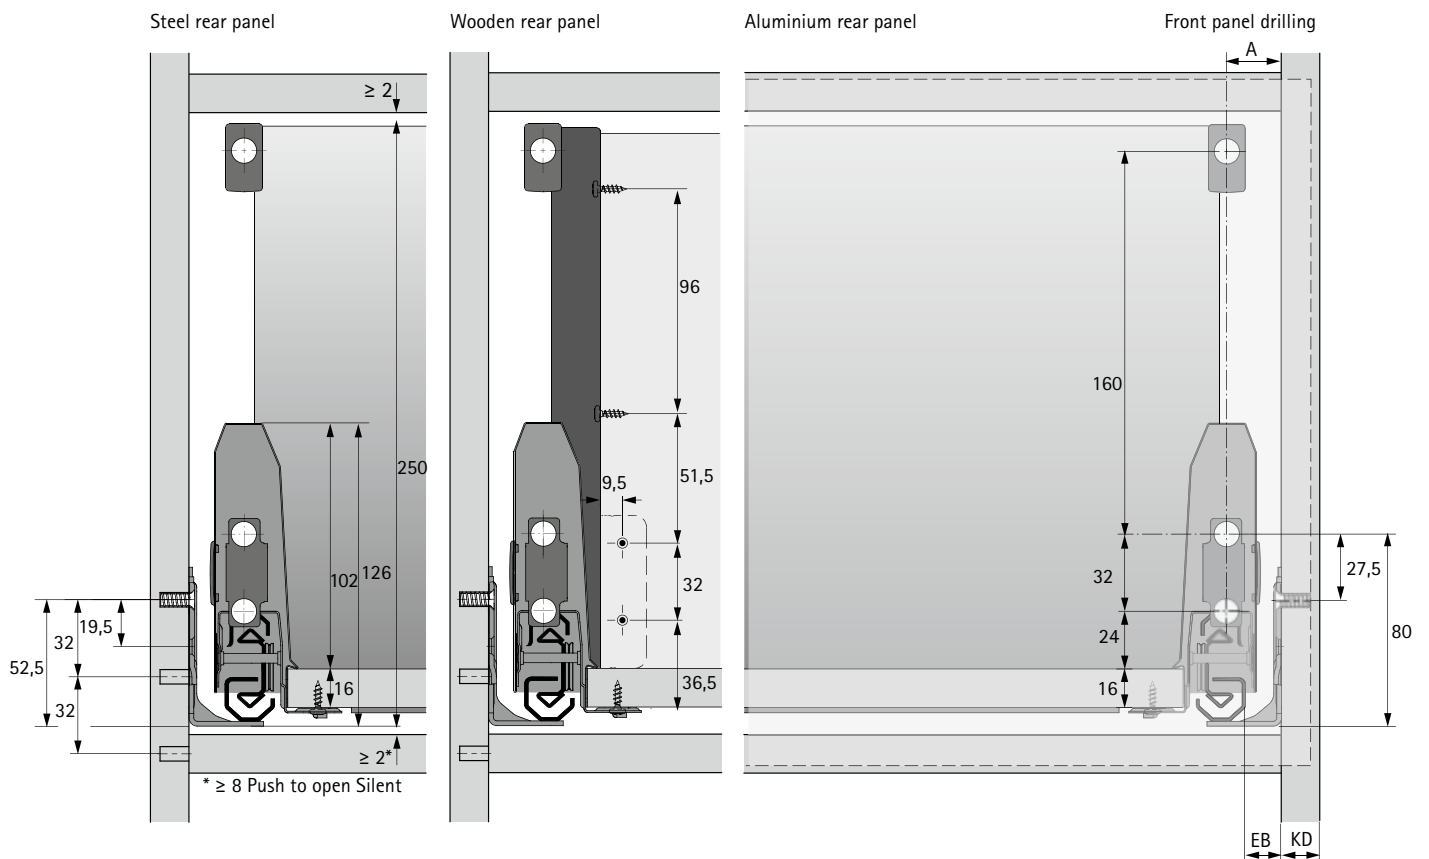

ArciTech double walled drawer system

- Pot-and-pan drawer with railing, height 250 mm, side profile height 126 mm
- Technical Information

Planning dimensions

A second railing can be installed at a space of 64 mm below the upper railing.

Actro Installed width

KD mm	16
EB mm	15
Dimension A mm	23