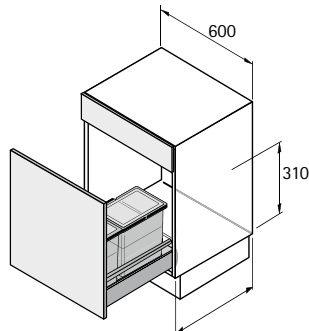

Bin.it Smart 600

ArciTech = NL 500 / 550
InnoTech Atira = NL 470 / 520

- For use in pot-and-pan drawer, e.g. ArciTech, nominal length (NL) 500 / 550 mm or for InnoTech / InnoTech Atira, nominal length (NL) 470 / 520 mm
- For cabinet width 600 mm
- Capacity 32 litres
- The unused section in the fitted tray provides space for cleaning products or can alternatively be fitted with an additional 16 litre bin
- Installed height 310 mm as from upper edge of drawer bottom panel
- Fitted tray can be cut to size, dimensions for cutting to size: max. width 562 mm, max. depth 550 mm min. width 452 mm, min. depth 440 mm
- Fitted tray and lid in grey plastic, bin in anthracite plastic

Set comprises:

- 3 bins with lid + +
- 1 fitted tray

Order no.	PU
9 208 752	1 set