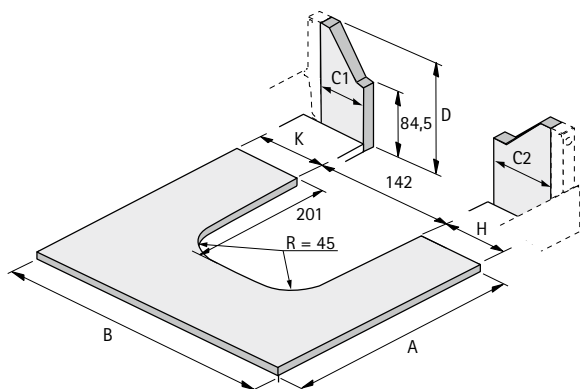

Dimensions for cutting to size

- Dimension A = NL - 24.5
- Dimension B = LB - 82.5
- Dimension C1 = K - 6
- Dimension C2 = H - 6
- Dimension D = system height 94 and 126 - 9.5
- Dimension D = system height 186 to 282 - 10