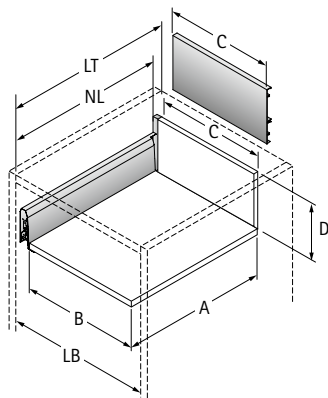

Dimensions for cutting to size

Dimension	Wooden rear panel
A	NL - 24.5
B	LB - 2 x EB - 52.5
C	LB - 2 x EB - 64
D	176