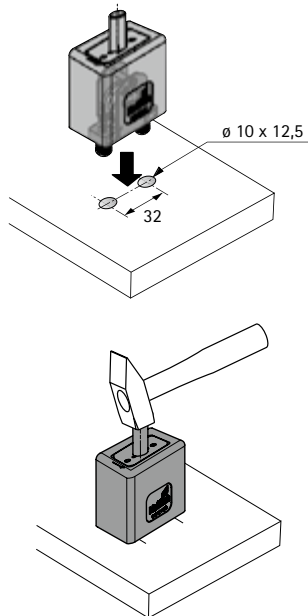

Installing drawer front connector, drawer