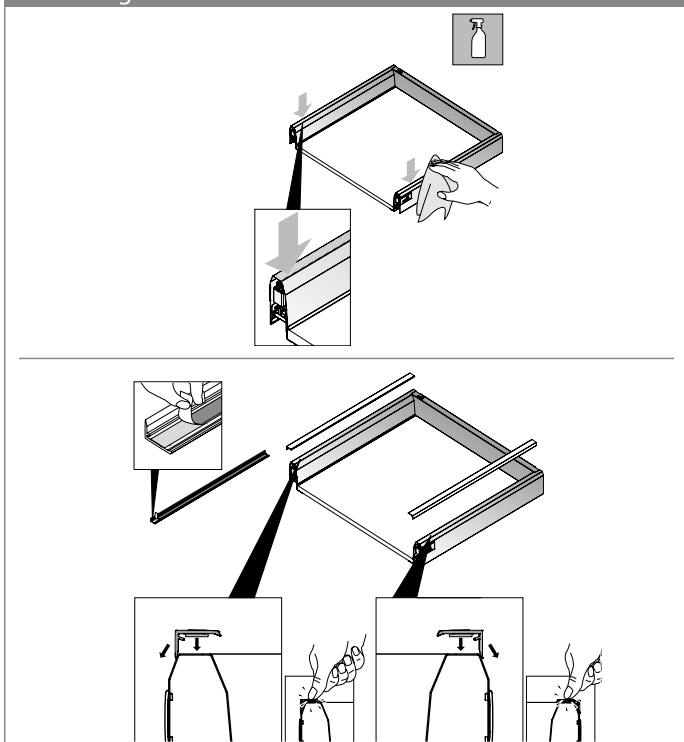

Installing drawer