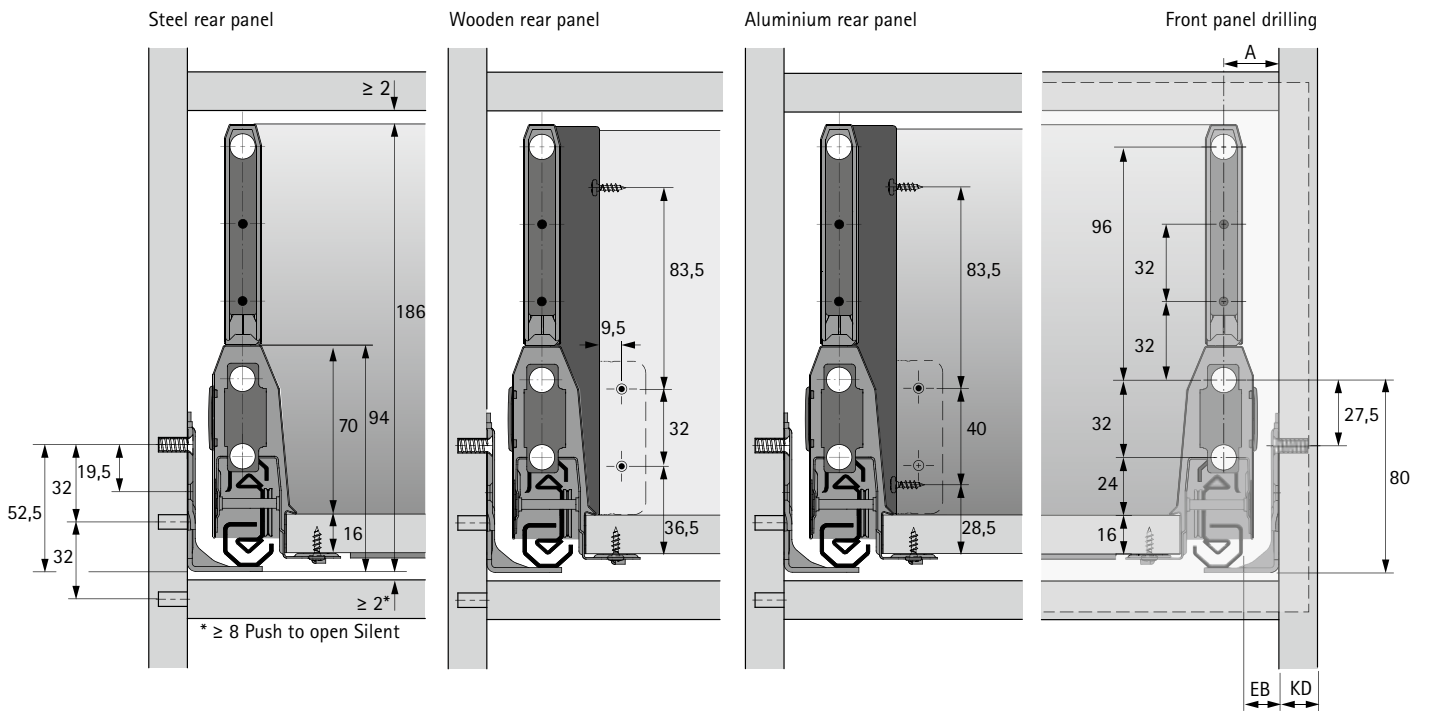

ArciTech double walled drawer system

- Pot-and-pan drawer with DesignSide / TopSide, height 186 mm, drawer side profile height 94 mm
- Technical Information

Planning dimensions

Actro Installed width

KD mm	16
EB mm	15
Dimension A mm	23