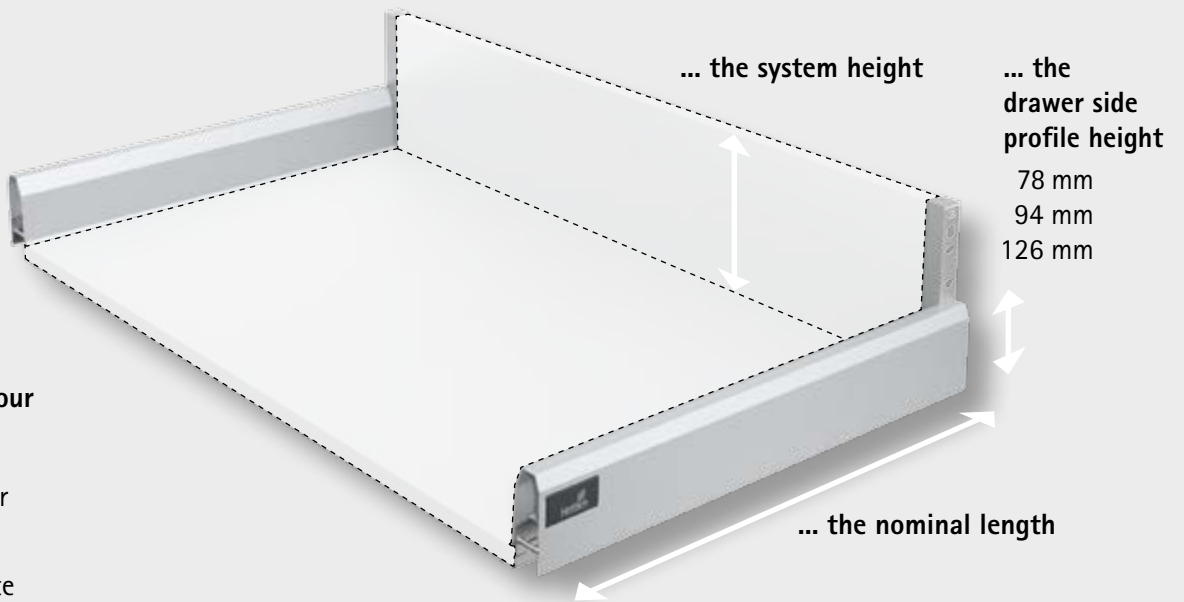

... the surface colour

- silver
- white
- anthracite
- champagne