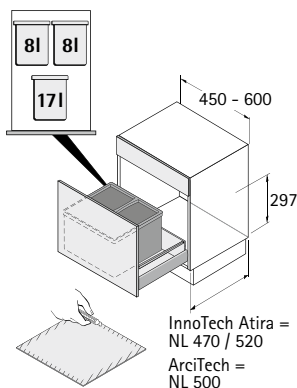

Bin.it Vario 450 - 600

- For use in pot-and-pan drawer, e.g. InnoTech / InnoTech Atira, nominal length (NL) 470 / 520 mm or for ArciTech, nominal length (NL) 500 mm
- For cabinet width 450 - 600 mm by cutting the non-slip fitted mat to size
- Capacity 33 litres
- Installed height 297 mm
- Cut dimensions of the mat: max. width 565 mm, max. depth 565 mm min. width 311 mm, min. depth 456 mm
- Fitted mat, bin and lid, grey plastic

Set comprises:

- 3 bins with lid + +
- 1 fitted mat

Order no.	PU
9 105 101	1 set