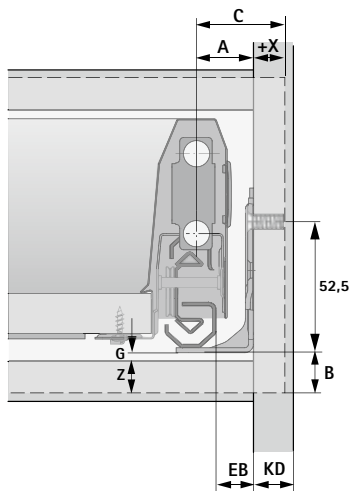

Planning dimensions

<http://www.hettich.com/short/5b9550>

ArciTech