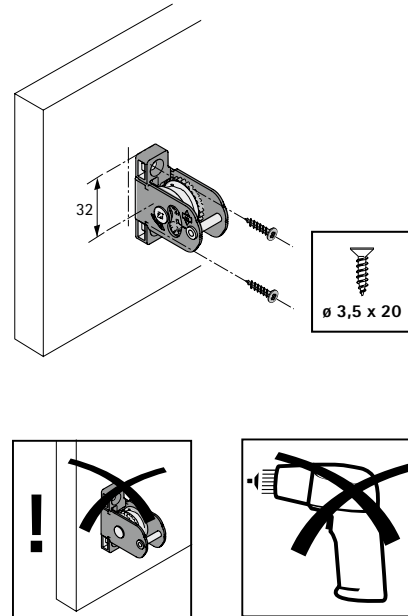

Installing drawer front connector, drawer