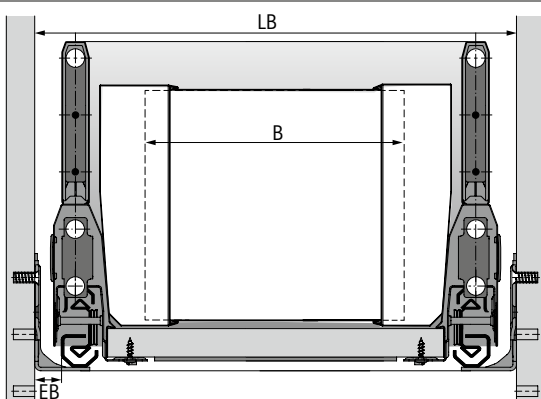

Dimensional drawing