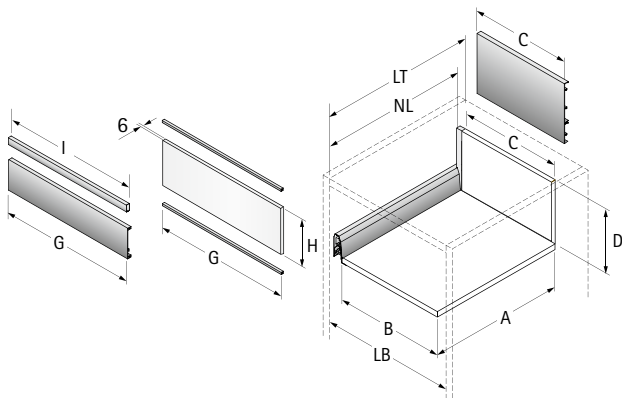

Dimensions for cutting to size

Dimension	Wooden rear panel
A	NL - 24.5
B	LB - 2 x EB - 52.5
C	LB - 2 x EB - 64
D	208
G	LB - 2 x EB - 62
H	157
I	LB - 2 x EB - 66.5