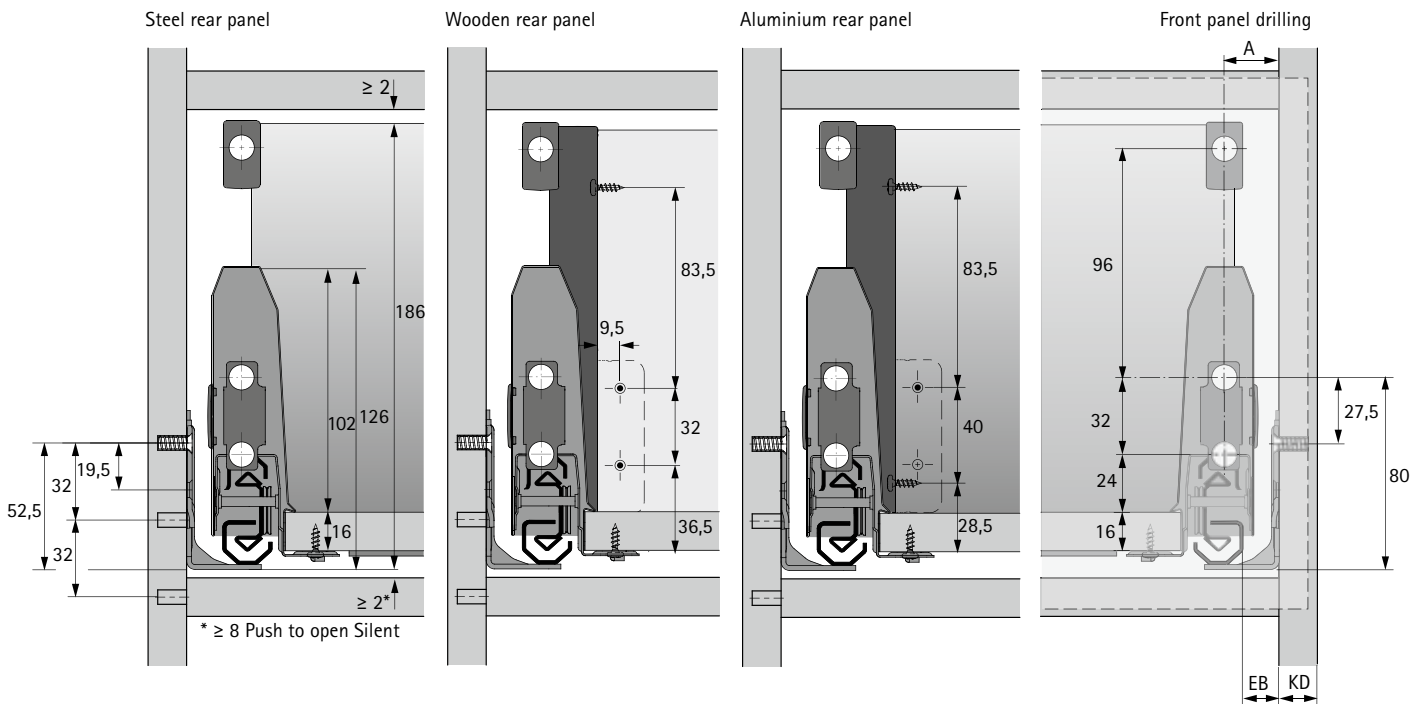

ArciTech double walled drawer system

- Pot-and-pan drawer with railing, height 186 mm, side profile height 126 mm
- Technical Information

Planning dimensions

Actro Installed width

KD mm	16
EB mm	15
Dimension A mm	23