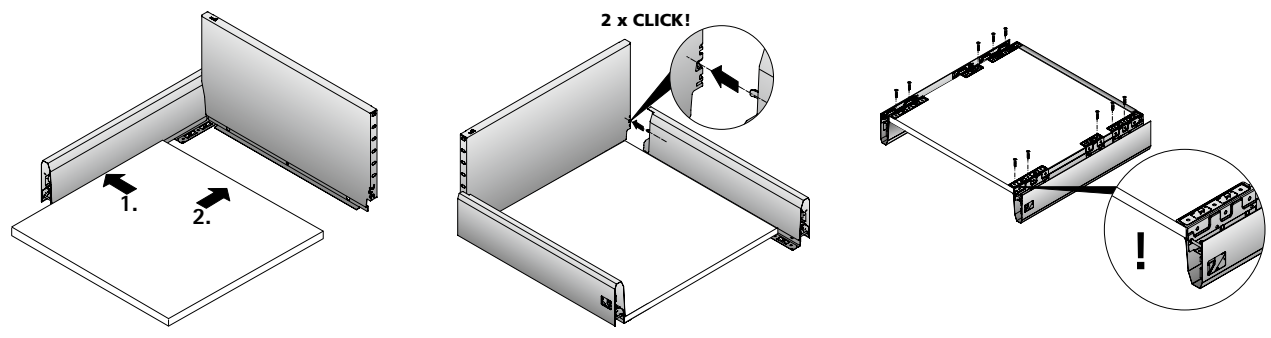

ArciTech double walled drawer system

► Assembly, adjustment, removal

Assembling pot-and-pan drawer