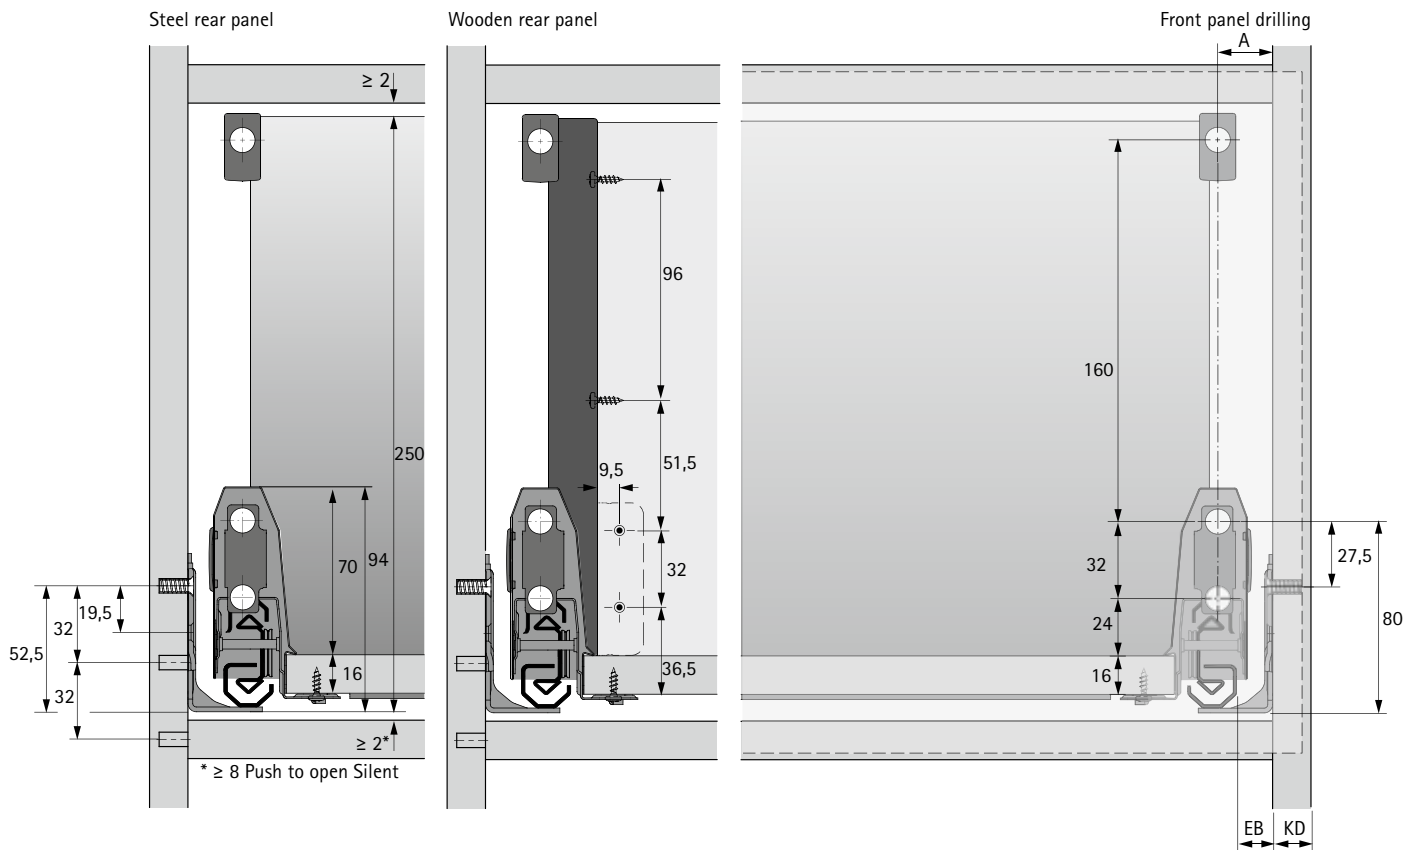

ArciTech double walled drawer system

- Pot-and-pan drawer with railing, height 250 mm, side profile height 94 mm
- Technical Information

Planning dimensions

A second railing can be installed at a space of 64 mm below the upper railing.

Actro Installed width

KD mm	16
EB mm	15
Dimension A mm	23