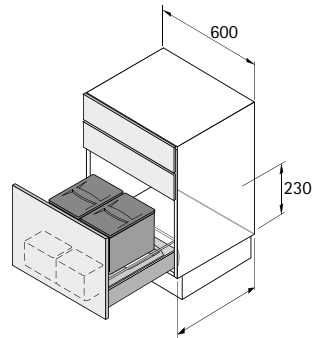

- Waste collecting systems behind front panels
- Bin.it Flex

Bin.it Flex 600

ArciTech = NL 450 / 500
InnoTech Atira = NL 470

- For use in pot-and-pan drawer, e.g. ArciTech, nominal length (NL) 450 / 500 mm or for InnoTech / InnoTech Atira, nominal length (NL) 470 mm
- For cabinet width 600 mm
- Capacity 24 litres
- Installed height 230 mm as from upper edge of drawer bottom panel
- Fitted tray can be cut to size, dimensions for cutting to size: max. width 540 mm, max. depth 490 mm min. width 503 mm, min. depth 422 mm
- Fitted tray, bin and lid, grey plastic
- Trays, translucent plastic

Set comprises:

- 2 bins with lid +
- 2 trays
- 1 fitted tray

Order no.	PU
9 132 349	1 set