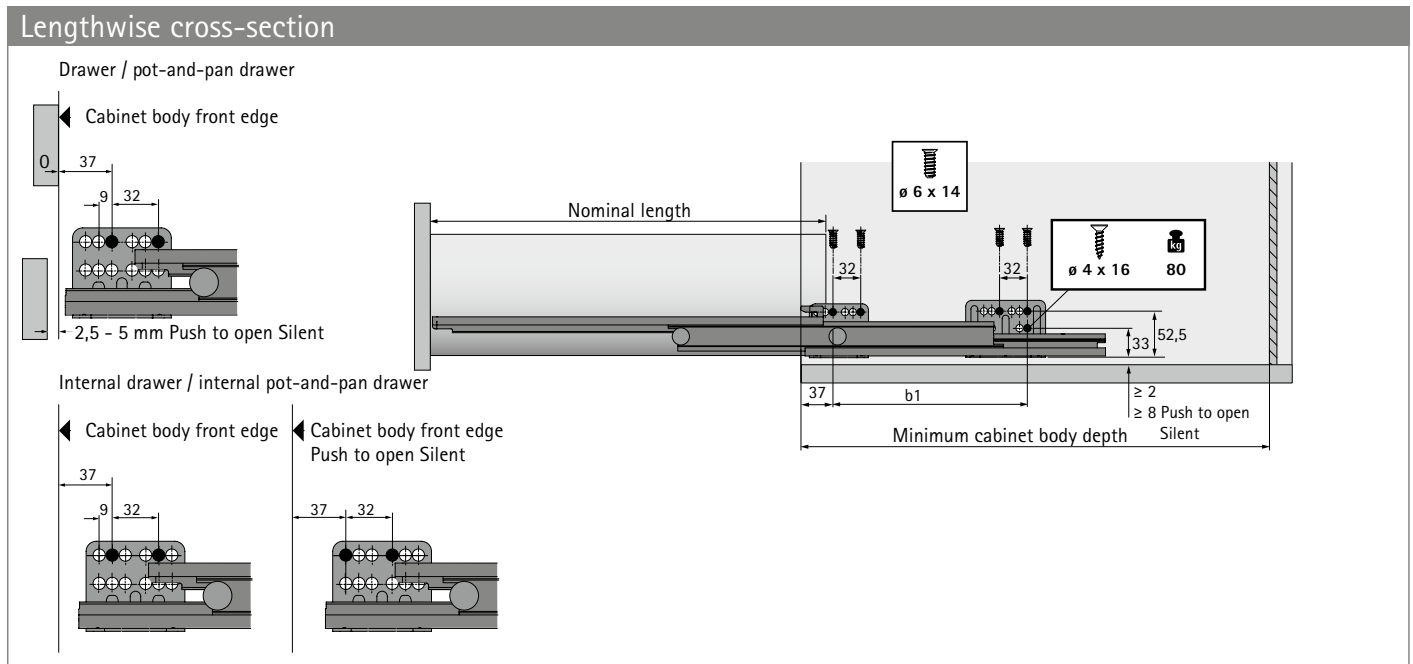

ArciTech double walled drawer system

- Actro drawer runner with Silent System, optionally with Push to open Silent
- Cabinet body side thickness 16 mm, bulk packaging

Installation dimensions with Silent System

Nominal length mm	Hole spacing b1 mm	Drawer / pot-and-pan drawer Minimum cabinet body depth mm	Internal drawer / internal pot-and-pan drawer Minimum cabinet body depth mm
270	128	273	282
300	160	303	312
350	192	353	362
400	192	403	412
450	192	453	462
500	224	503	512
550	256	553	562
650	288	653	662

Installation dimensions with Push to open Silent

Nominal length mm	Hole spacing b1 mm	Drawer / pot-and-pan drawer Minimum cabinet body depth mm	Internal drawer / internal pot-and-pan drawer Minimum cabinet body depth mm
270	128	273	291
300	160	303	321
350	192	353	371
400	192	403	421
450	192	453	471
500	224	503	521
550	256	553	571
650	288	653	671