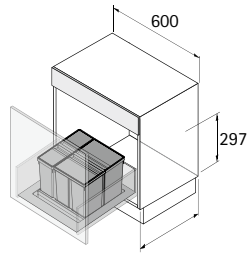

Waste collecting systems

- Waste collecting systems behind front panels
- Bin.it Prime

Bin.it Prime 600

InnoTech Atira =
NL 420 / 470
ArciTech / AvanTech =
NL 450 / 500

- For use in pot-and-pan drawer, e.g. for ArciTech, nominal length (NL) 450 / 500 mm or for InnoTech / InnoTech Atira, nominal length (NL) 420 / 470 mm
- For cabinet width 600 mm
- Capacity 37 litres
- Installed height 297 mm as from upper edge of drawer bottom panel
- Fitted tray can be cut to size, dimensions for cutting to size: max. width 540 mm, max. depth 490 mm min. width 428 mm, min. depth 399 mm
- Fitted tray, bin and lid, anthracite plastic

Set comprises:

- 2 bins with lid +
- 1 fitted tray

Order no.	PU
9 220 394	1 set