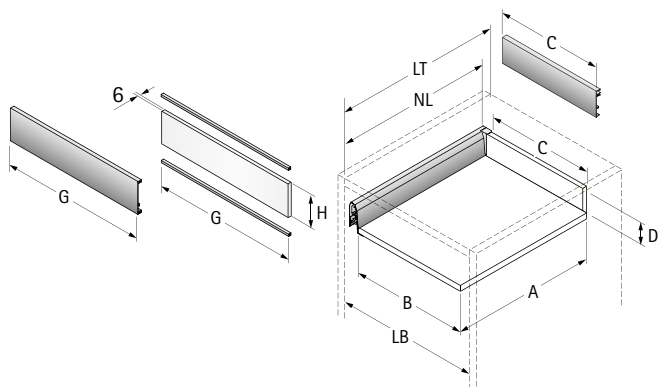

Dimensions for cutting to size

Dimension	Wooden rear panel
A	NL - 24.5
B	LB - 2 x EB - 52.5
C	LB - 2 x EB - 64
D	84.5
G	LB - 2 x EB - 62
H	105.5