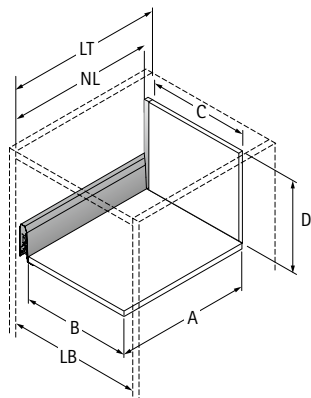

Dimensions for cutting to size

Dimension	Wooden rear panel
A	NL - 24,5
B	LB - 2 x EB - 52,5
C	LB - 2 x EB - 64
D	272