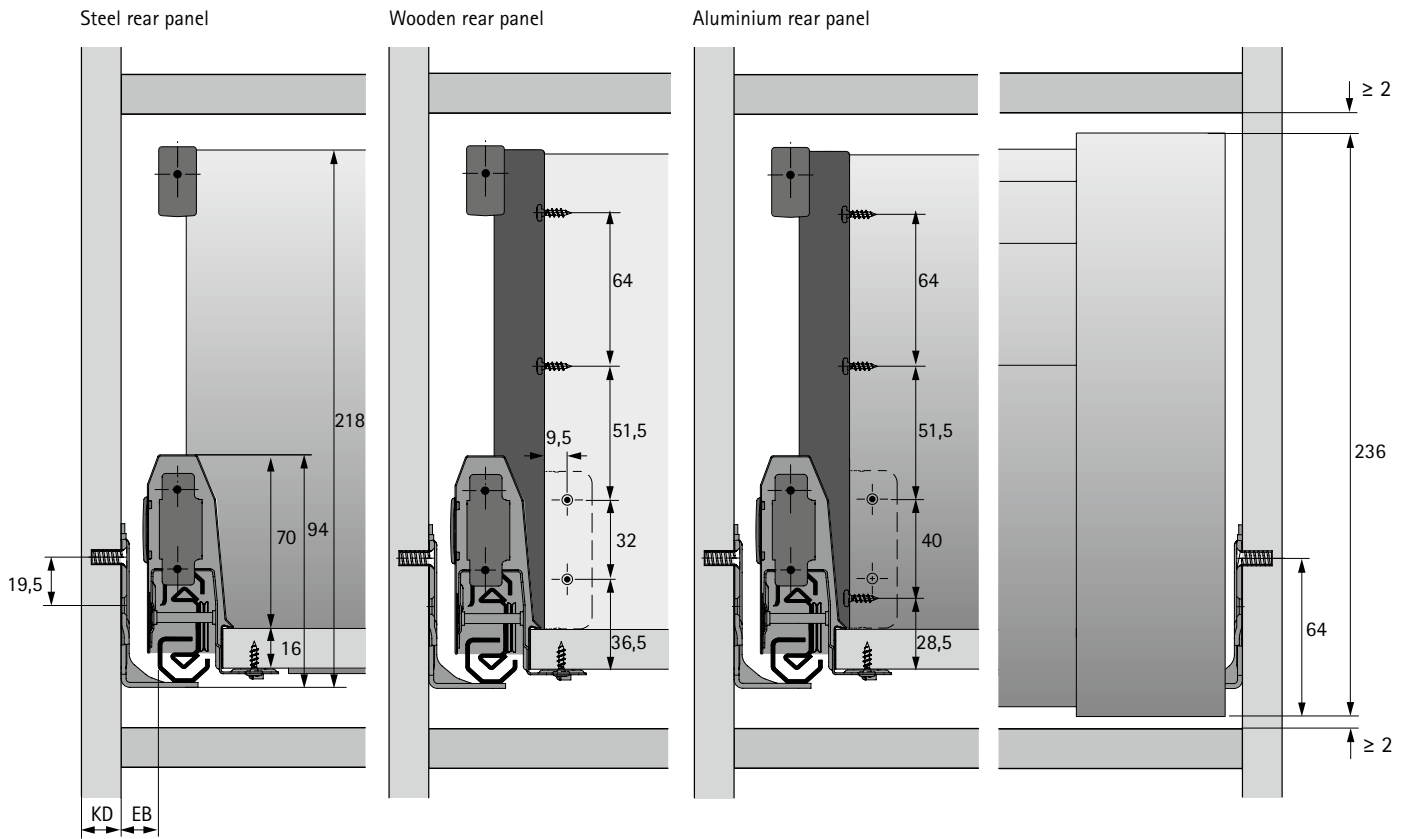

ArciTech double walled drawer system

- Internal pot-and-pan drawer with railing, height 218 mm, drawer side profile height 94 mm
- Technical Information

Planning dimensions

Actro Installed width

KD mm	16
EB mm	15