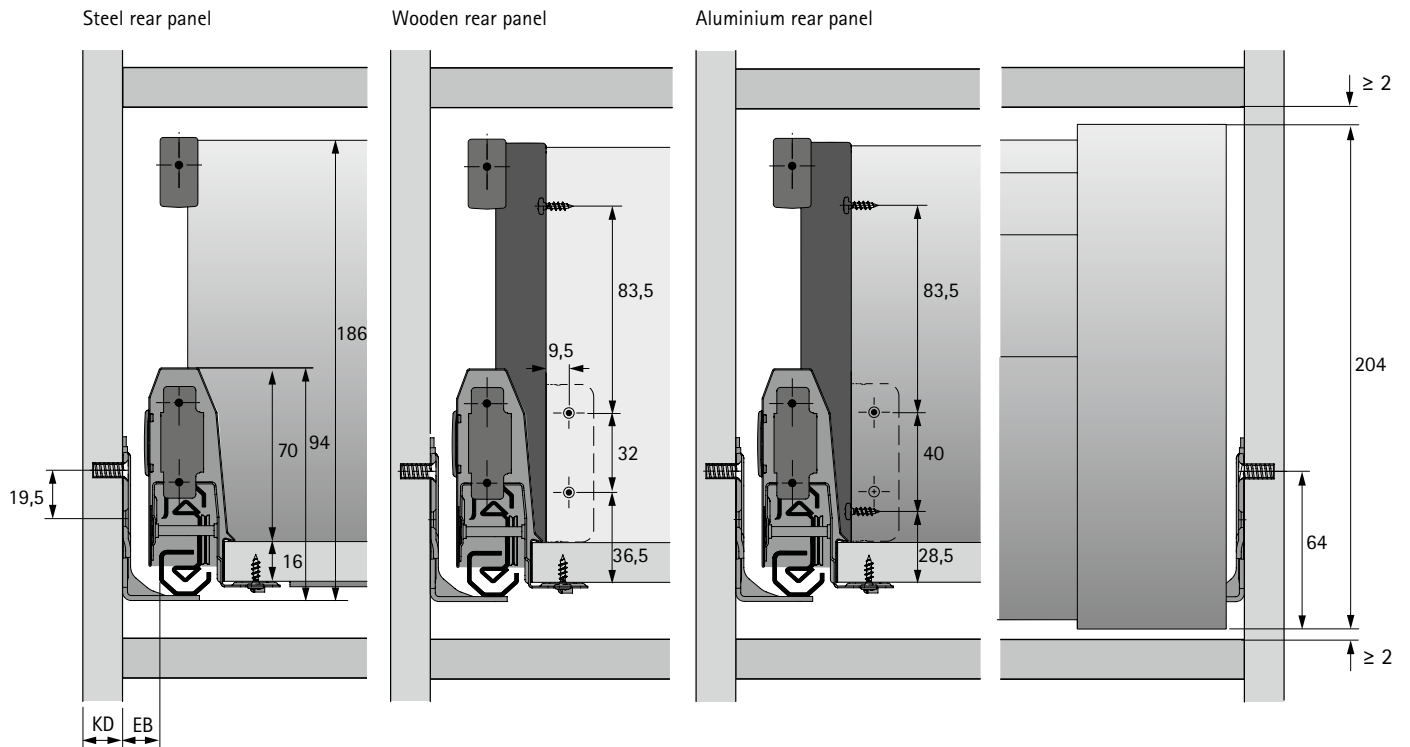

ArciTech double walled drawer system

- Internal pot-and-pan drawer with railing, height 186 mm, drawer side profile height 94 mm
- Technical Information

Planning dimensions

Actro Installed width

KD mm	16
EB mm	15