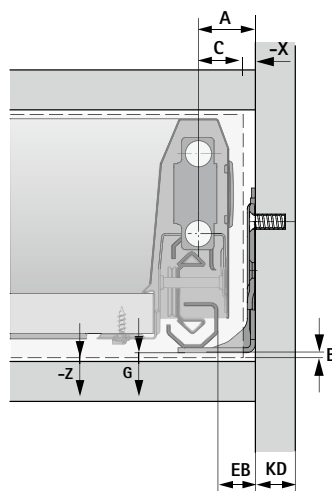

Planning dimensions

<http://www.hettich.com/short/5b9550>

ArciTech