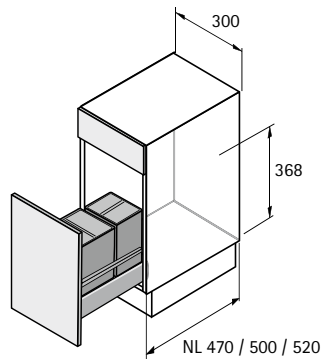

- Waste collecting systems behind front panels
- Bin.it Vario

Bin.it Vario 300

- For use in pot-and-pan drawer, e.g. InnoTech / InnoTech Atira, nominal length (NL) 470 / 520 mm or for ArciTech, nominal length (NL) 500 mm
- For cabinet width 300 mm
- Capacity 30 litres
- Installed height 368 mm
- Cut dimensions of the anti-slip mat: max. width 250 mm, max. depth 512 mm min. width 190 mm, min. depth 450 mm
- Fitted mat, bin and lid, grey plastic

Set comprises:

- 2 bins with lid +
- 1 fitted mat

Order no.	PU
9 207 645	1 set