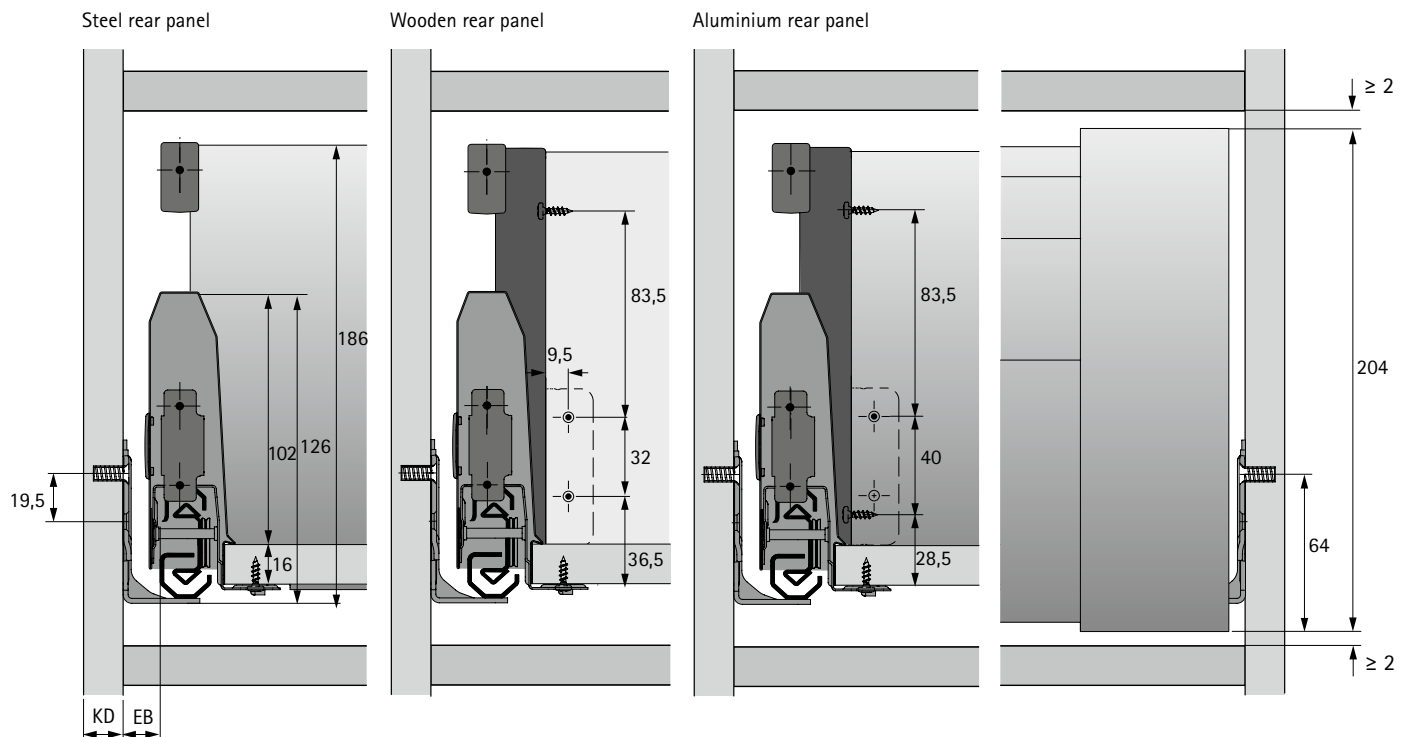

ArciTech double walled drawer system

- Internal pot-and-pan drawer with railing, height 186 mm, drawer side profile height 126 mm
- Technical Information

Planning dimensions

Actro Installed width

KD mm	16
EB mm	15