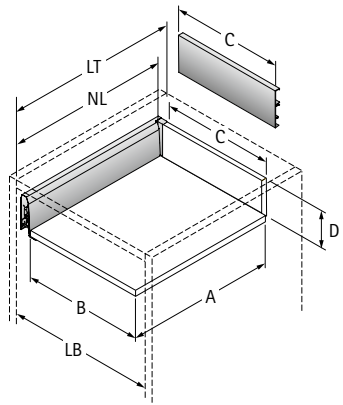

Dimensions for cutting to size

Dimension	Wooden rear panel
A	NL - 24,5
B	LB - 2 x EB - 52,5
C	LB - 2 x EB - 64
D	116,5