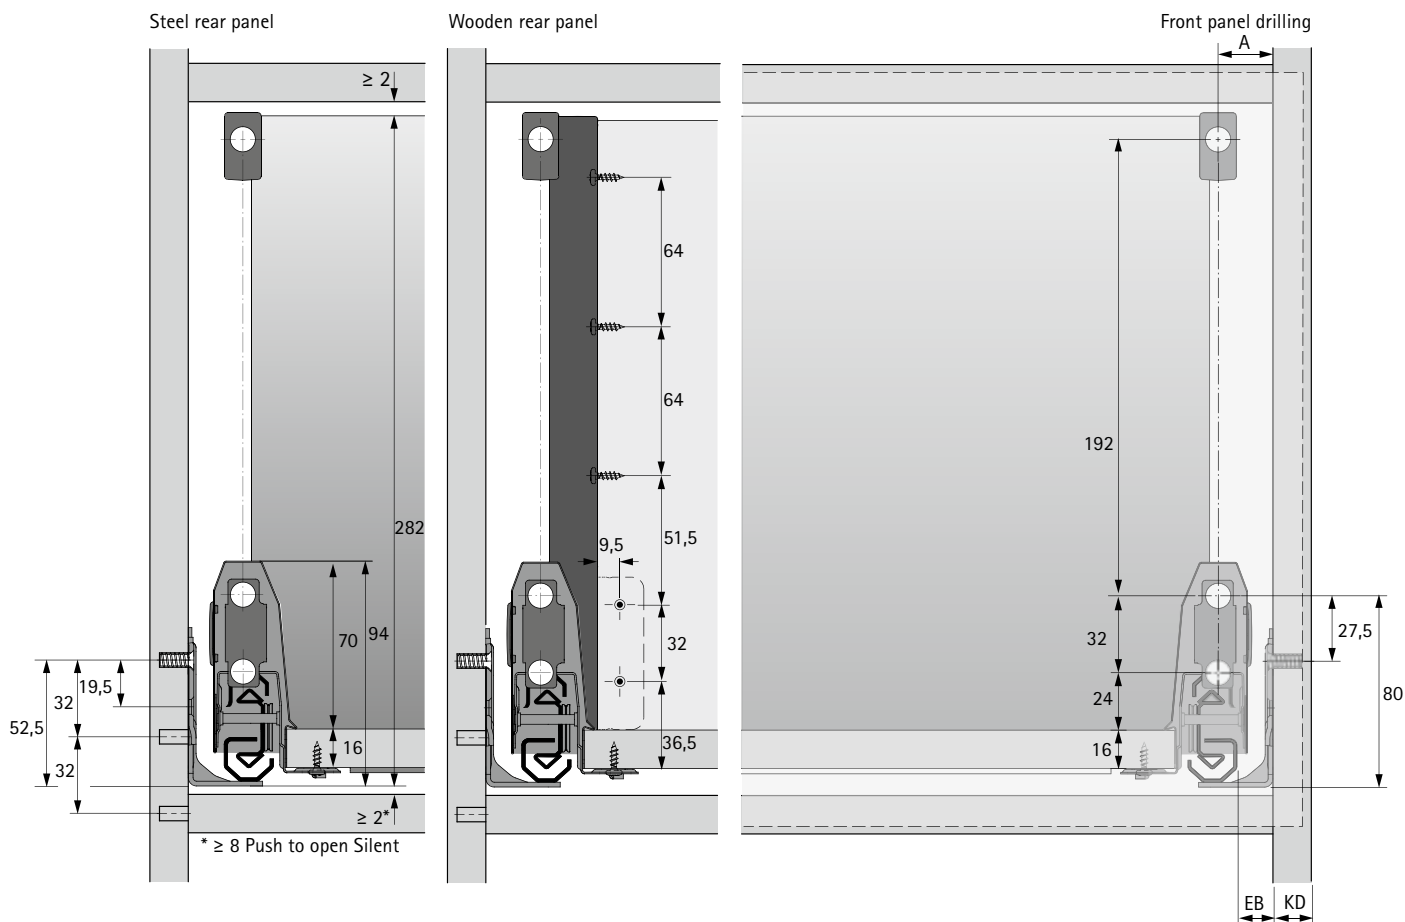

ArciTech double walled drawer system

- Pot-and-pan drawer with railing, height 282 mm, side profile height 94 mm
- Technical Information

Planning dimensions

A second railing can be installed at a space of 64 mm below the upper railing.

Actro Installed width

KD mm	16
EB mm	15
Dimension A mm	23