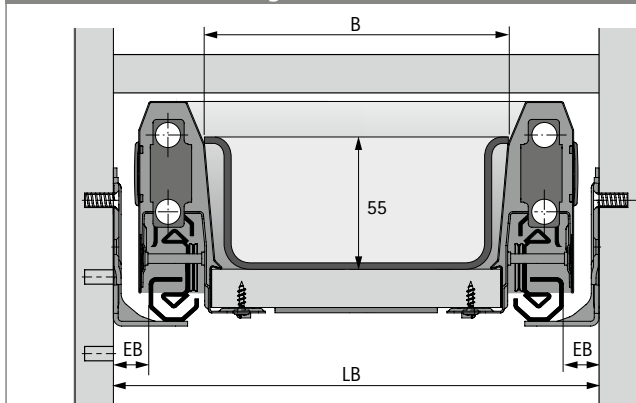

Dimensional drawing

Drawer side profile height 94 mm:

- Trimmed width (B) = LB - 77
- When using edge profiles, see page 58:
  Trimmed width (B) = LB - 81
- Trimmed depth = Nominal length - 27

Drawer side profile height 126 mm:

- Trimmed width (B) = LB - 80.5
- When using edge profiles, see page 58:
  Trimmed width (B) = LB - 84.5
- Trimmed depth = Nominal length - 27