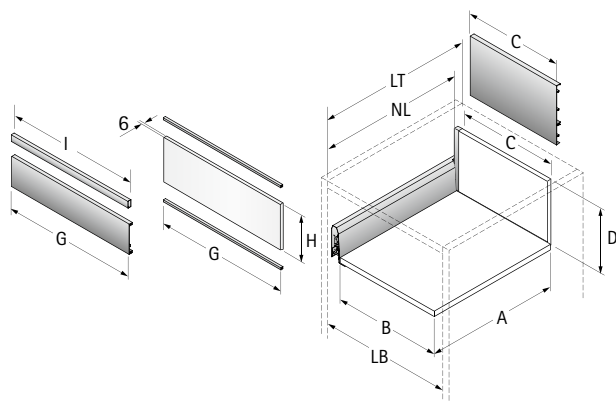

Dimensions for cutting to size

Dimension	Wooden rear panel
A	NL - 24,5
B	LB - 2 x EB - 52,5
C	LB - 2 x EB - 64
D	208
G	LB - 2 x EB - 62
H	157
I	LB - 2 x EB - 66,5