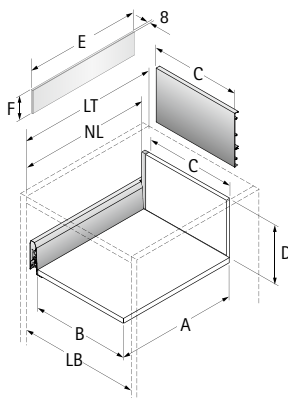

Dimensions for cutting to size

Dimension	Wooden rear panel
A	NL - 24.5
B	LB - 2 x EB - 52.5
C	LB - 2 x EB - 64
D	208
E	NL - 46
F	89