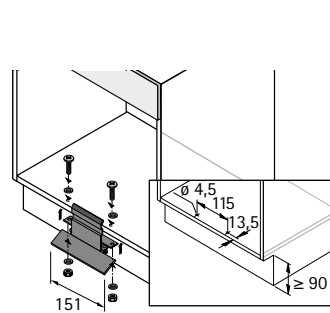

- Waste collecting systems behind front panels
- ArciTech and InnoTech Pull accessories

ArciTech and InnoTech Pull accessories

- Organisational elements for ArciTech Pull und InnoTech Pull
- Multifunction frame for sweeping set and knock bar for coffee grinds
- Practical dividers for cleaning products etc., can be positioned as required
- Sweeping set and divider, plastic
- Knock bar, steel

Article	Order no.	PU
1 Sweeping set with knock bar for 11 l bin	9 132 391	1 set
2 Divider for 11 l bin	9 132 392	1 set
3 Divider for 17 l bin	9 132 393	1 set

ArciTech Pull and InnoTech Pull foot pedal

- Retrofittable Pull foot pedal
- Suitable for ArciTech Pull and InnoTech Pull waste collecting systems
- Elegant design
- Stainless steel

Order no.	PU
9 111 679	1 ea.