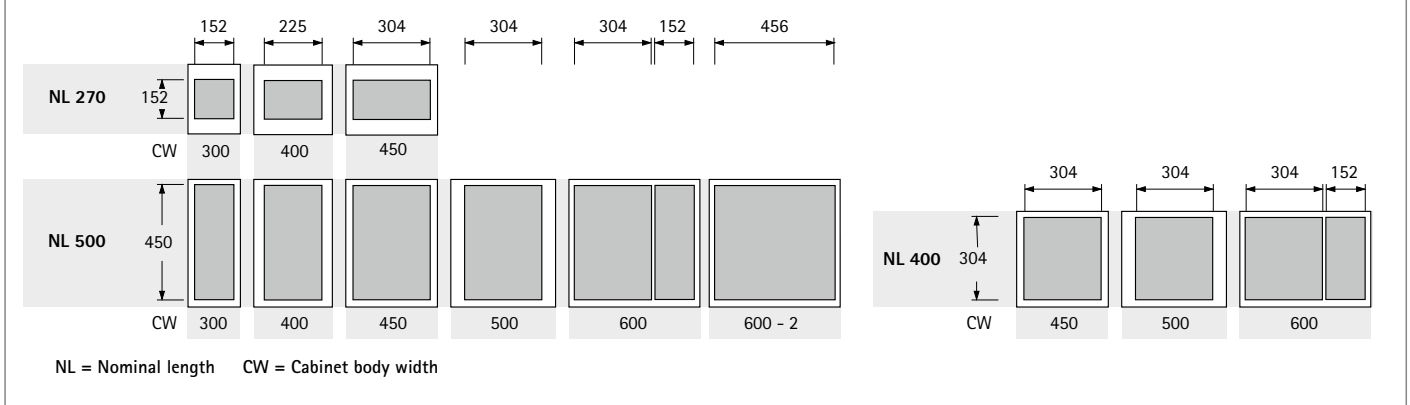

Partitioning