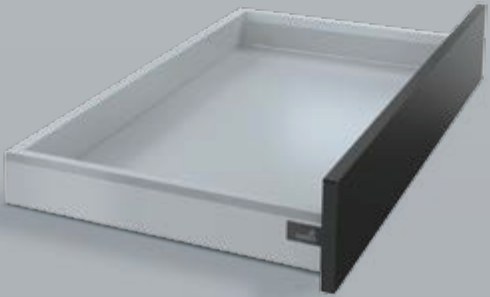

Only one profile type for drawers and pot-and-pan drawers ... standardised drawer components ... efficient processes in production and logistics: ArciTech gives you glowing prospects for the future.

Pot-and-pan drawer with double railing, height 218 mm

Pot-and-pan drawer with railing, height 186 mm

Basis = drawer side profile, height 94 mm

Pot-and-pan drawer with TopSide, height 186 mm

Pot-and-pan drawer with TopSide, height 218 mm

Systematic variety:  
 ArciTech product range pot-and-pan drawer