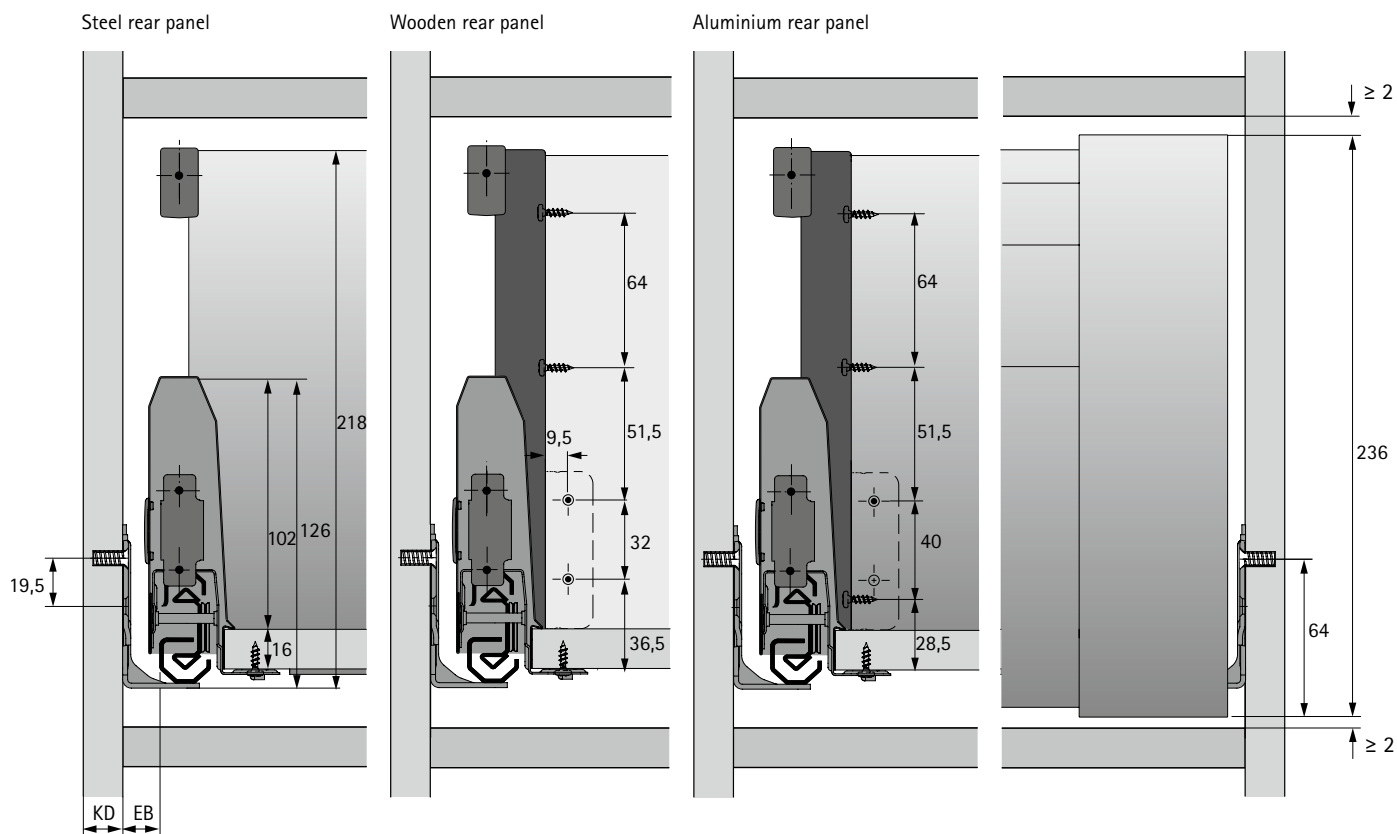

ArciTech double walled drawer system

- Internal pot-and-pan drawer with railing, height 218 mm, drawer side profile height 126 mm
- Technical Information

Planning dimensions

Actro Installed width

KD mm	16
EB mm	15