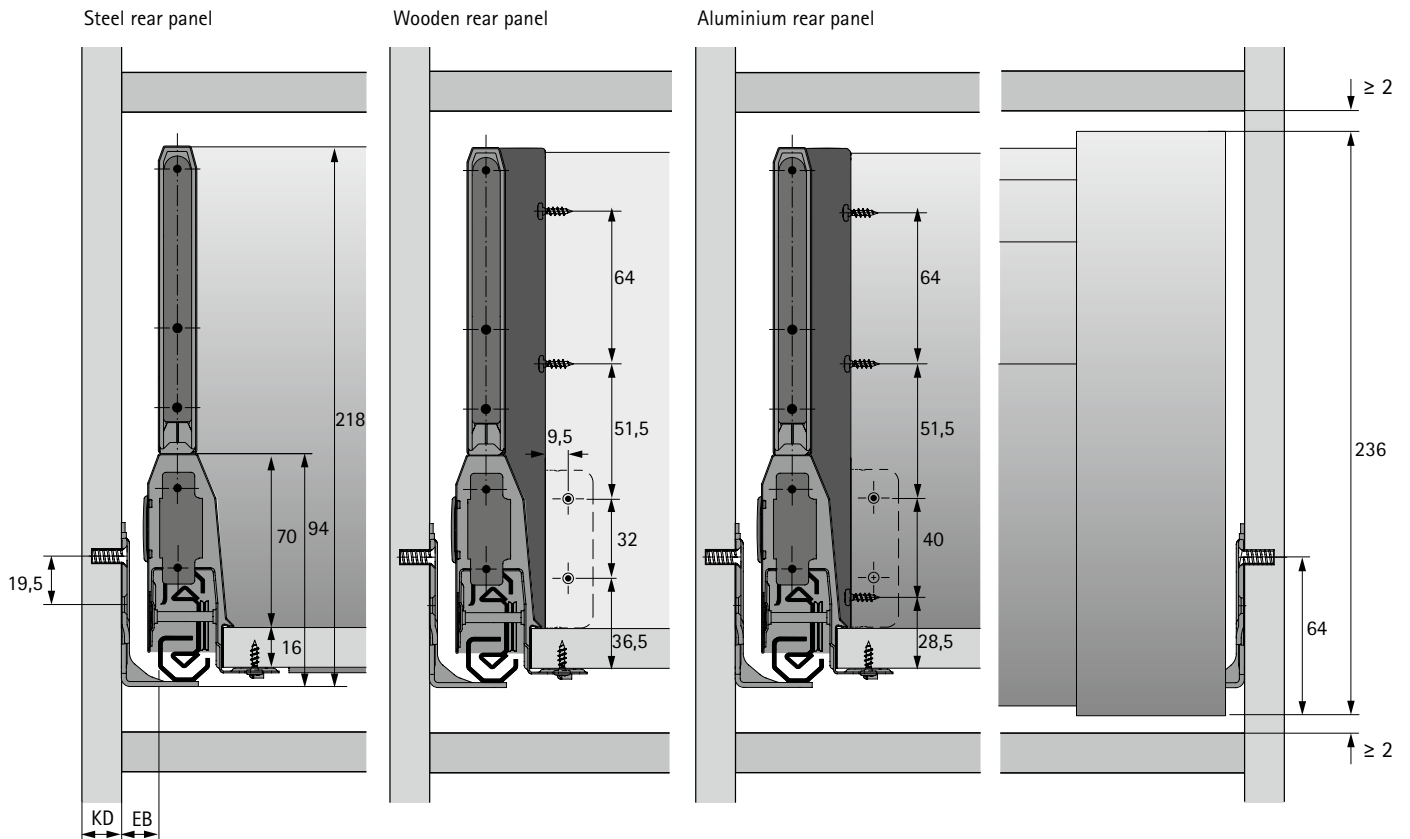

ArciTech double walled drawer system

- Internal pot-and-pan drawer with DesignSide / TopSide, height 218 mm, drawer side profile height 94 mm
- Technical Information

Planning dimensions

Actro Installed width

KD mm	16
EB mm	15