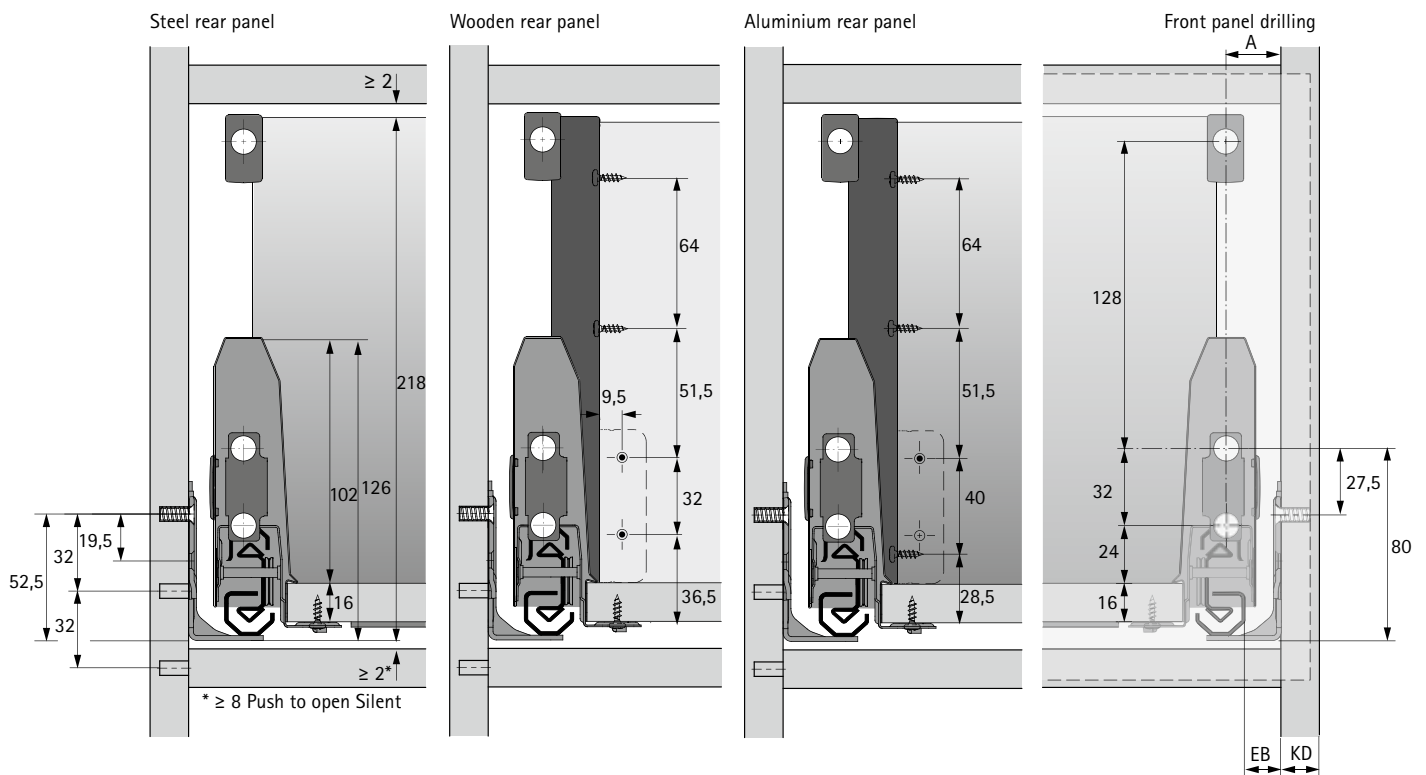

ArciTech double walled drawer system

- Pot-and-pan drawer with railing, height 218 mm, side profile height 126 mm
- Technical Information

Planning dimensions

Actro Installed width

KD mm	16
EB mm	15
Dimension A mm	23