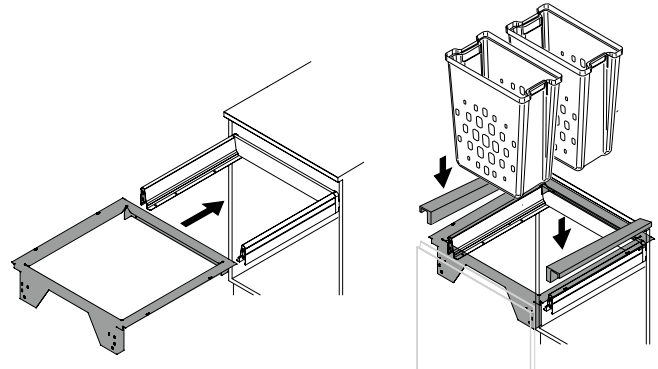

Planning dimensions