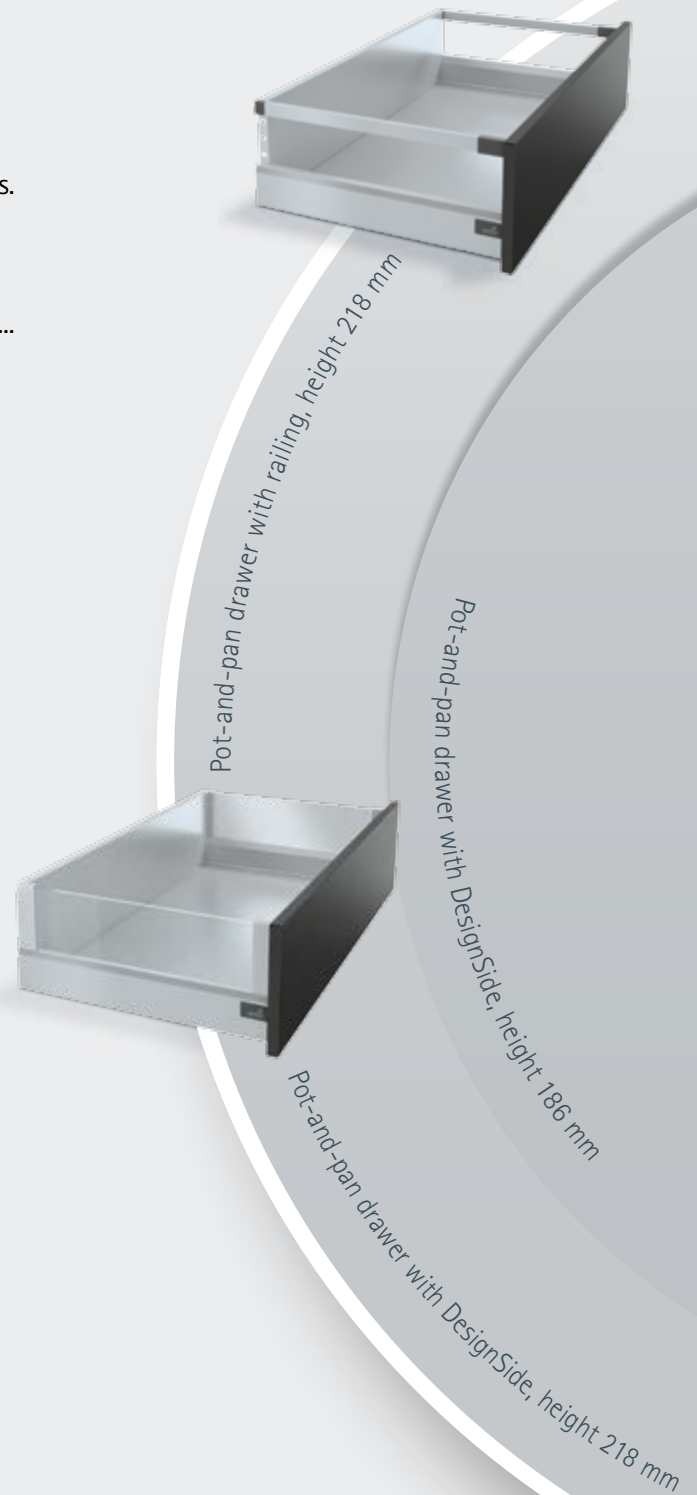

Intelligent, progressive, future proof: ArciTech platform

ArciTech platform: the intelligent key to the future

You can combine and simply modify different side elements on the basis of the drawer side profile. Whether classic railing or side elements in two heights: there are no limits to creative flexibility. The side profile always stays as is. Particularly beneficial: the front panel drill holes provided for the railing can be used for DesignSide as well as for TopSide – as a simple way of upgrading pot-and-pan drawers. Changing from railing to TopSide or DesignSide can be done with effortless ease.

Only one profile type for drawers and pot-and-pan drawers ... standardised drawer components ... efficient processes in production and logistics: ArciTech gives you glowing prospects for the future.