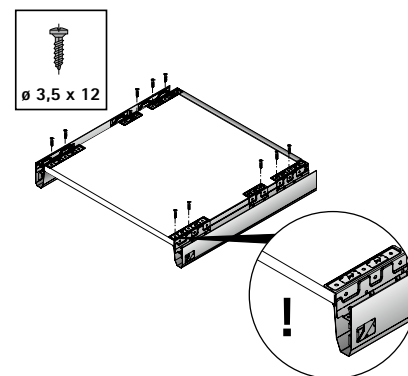

ArciTech

<http://www.hettich.com/short/b6af2f>

ArciFit 100

<http://www.hettich.com/short/354e7c>

ArciFit 200

<http://www.hettich.com/short/7760a0>

ArciFit 300

<http://www.hettich.com/short/c8a03e>