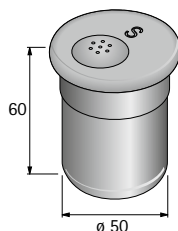

Spice containers

- Stainless steel

Article	Order no.	PU
1 Salt-cellar	0 080 852	1 ea.
2 Duster	0 080 854	1 ea.
3 Coarse duster	0 080 855	1 ea.
4 Fine duster	0 080 856	1 ea.