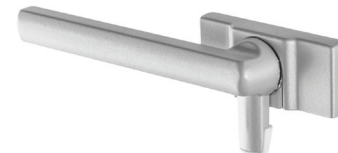

ALBA - STYLE AT YOUR FINGERTIPS.

EXCEPTIONAL DESIGN, EXCEPTIONAL STYLE.

Create a style statement with the Alba range of chic aluminium door and window hardware.

Bring designer accents to your home with the contemporary Alba range from Schlage. Alba's clean, minimalist lines and innovative elements will enhance modern interiors and styles. Or create a complete architectural look with Alba handles and window levers. With a full suite of products, Alba will flow seamlessly throughout your home. And, behind the style is the security of Schlage – with a century of innovation and experience in creating safe, secure homes.

ALBA® SLIDING DOOR

FLUSH PULL

ESCUTCHEON

PULL HANDLE

ALBA® BI-FOLD DOOR

ALBA® HINGED DOOR

ALBA® WINDOW HARDWARE*

HIGH PROFILE - VENTED
- with non-marking tips

HIGH PROFILE
- with scratch-guard

LOW PROFILE
- with non-marking tips

LOW PROFILE
- with scratch-guard

* Available in both left and right opening

Exclusive Colour Matching Services

The Alba range can be colour matched to your aluminium joinery, ensuring a stylish and consistent look throughout your home. And with over 40 powder coat colours available the choice to create your own look is almost limitless.