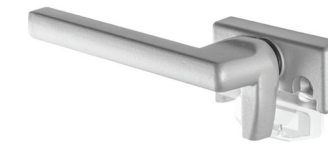

ALBA - STYLE AT YOUR FINGERTIPS.

EXCEPTIONAL DESIGN, EXCEPTIONAL STYLE.

Create a style statement with the Alba range of chic aluminium door and window hardware.

Bring designer accents to your home with the contemporary Alba range from Schlage. Alba's clean, minimalist lines and innovative elements will enhance modern interiors and styles. Or create a complete architectural look with Alba handles and window levers. With a full suite of products, Alba will flow seamlessly throughout your home. And, behind the style is the security of Schlage – with a century of innovation and experience in creating safe, secure homes.

ALBA® SLIDING DOOR

FLUSH PULL

ESCUTCHEON

PULL HANDLE

ALBA® BI-FOLD DOOR

ALBA® HINGED DOOR

ALBA® WINDOW HARDWARE*

HIGH PROFILE - VENTED
- with non-marking tips

HIGH PROFILE
- with scratch-guard

LOW PROFILE
- with non-marking tips

LOW PROFILE
- with scratch-guard

* Available in both left and right opening

Exclusive Colour Matching Services

The Alba range can be colour matched to your aluminium joinery, ensuring a stylish and consistent look throughout your home. And with over 40 powder coat colours available the choice to create your own look is almost limitless.