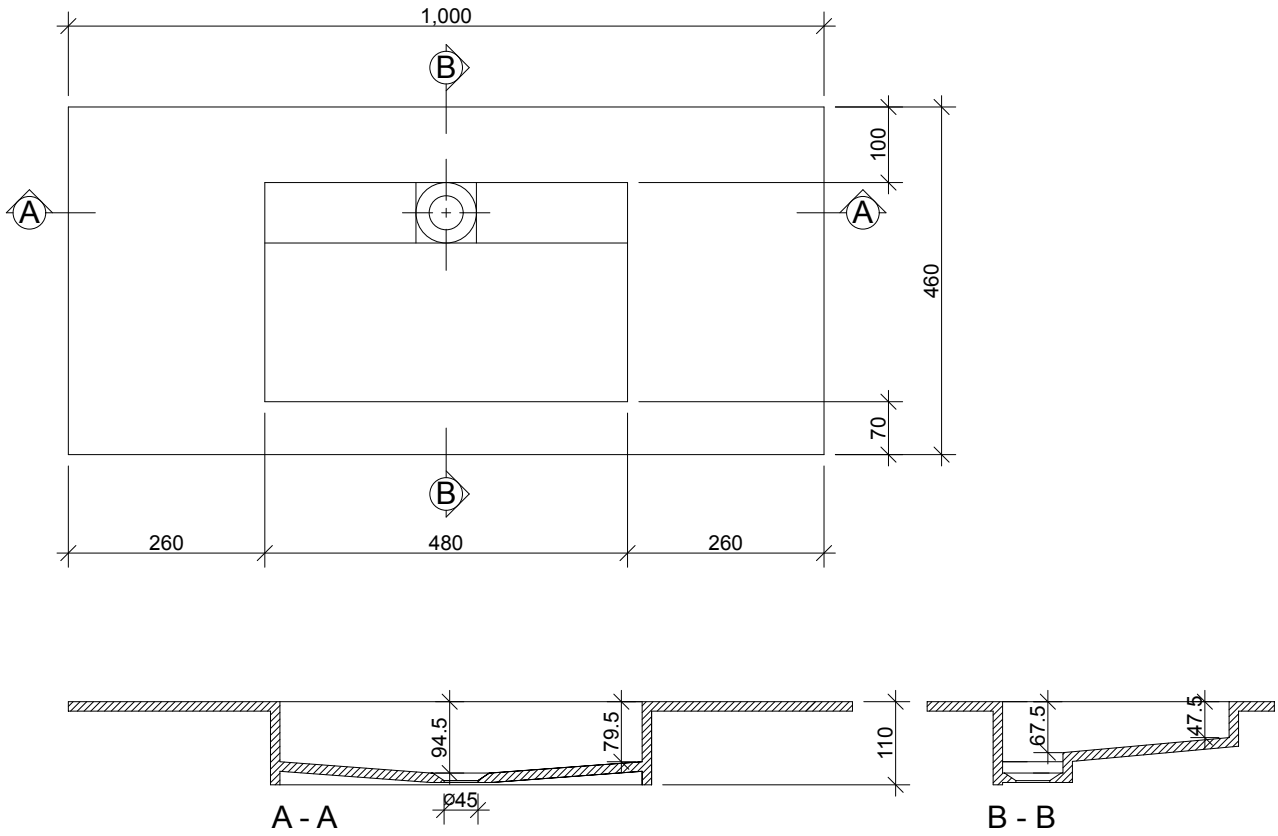

EI - SCH - 1000 BASIN

EI - SCH - 1000 CABINET

CABINET OVERALL

FRAME

DRAWER FRONT

FRAME REAR