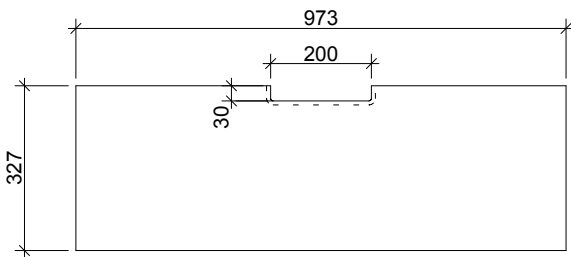

EI - SCH - 1000 BASIN

EI - SCH - 1000 CABINET

CABINET OVERALL

FRAME

DRAWER FRONT

FRAME REAR