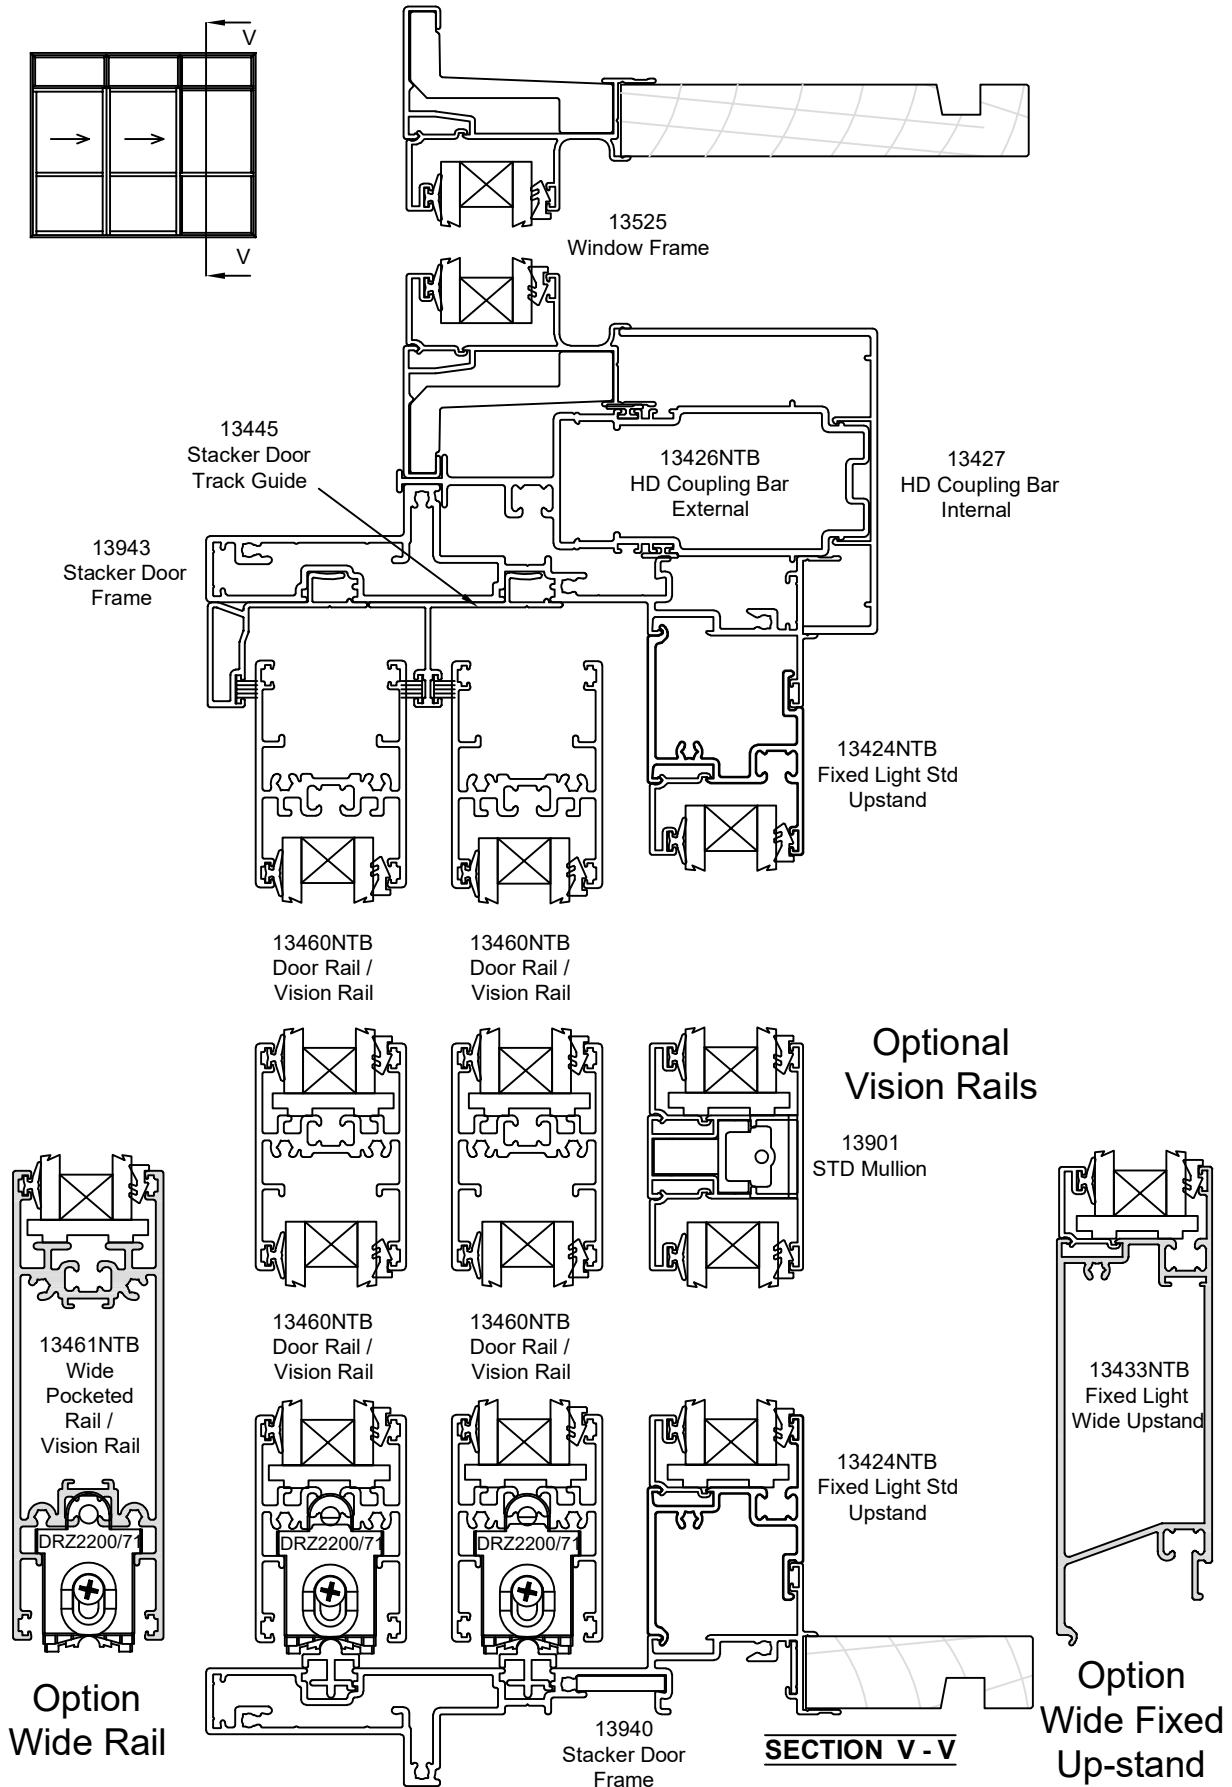

13460NTB Door Rail / Vision Rail

Optional Vision Rails

13901 STD Mullion

Option Wide Rail

13460NTB Door Rail / Vision Rail

13424NTB Fixed Light Std Upstand

Option Wide Fixed Up-stand

SECTION V V

THIS CONFIGURATION IS TO BE SEATED IN A REBATE
OR USE A FULL LENGTH SILL TRAY

13460NTB
Door Rail /
Vision Rail

13460NTB
Door Rail /
Vision Rail

13460NTB
Door Rail /
Vision Rail

13901
STD Mullion

13461NTB
Wide
Pocketed
Rail /
Vision Rail

Optional
Vision Rail

Optional
Wide Vision
Rail

13460NTB
Door Rail /
Vision Rail

13460NTB
Door Rail /
Vision Rail

13460NTB
Door Rail /
Vision Rail

Option
Wide Rail

13424NTB
Fixed Light Std
Upstand

SECTION V V