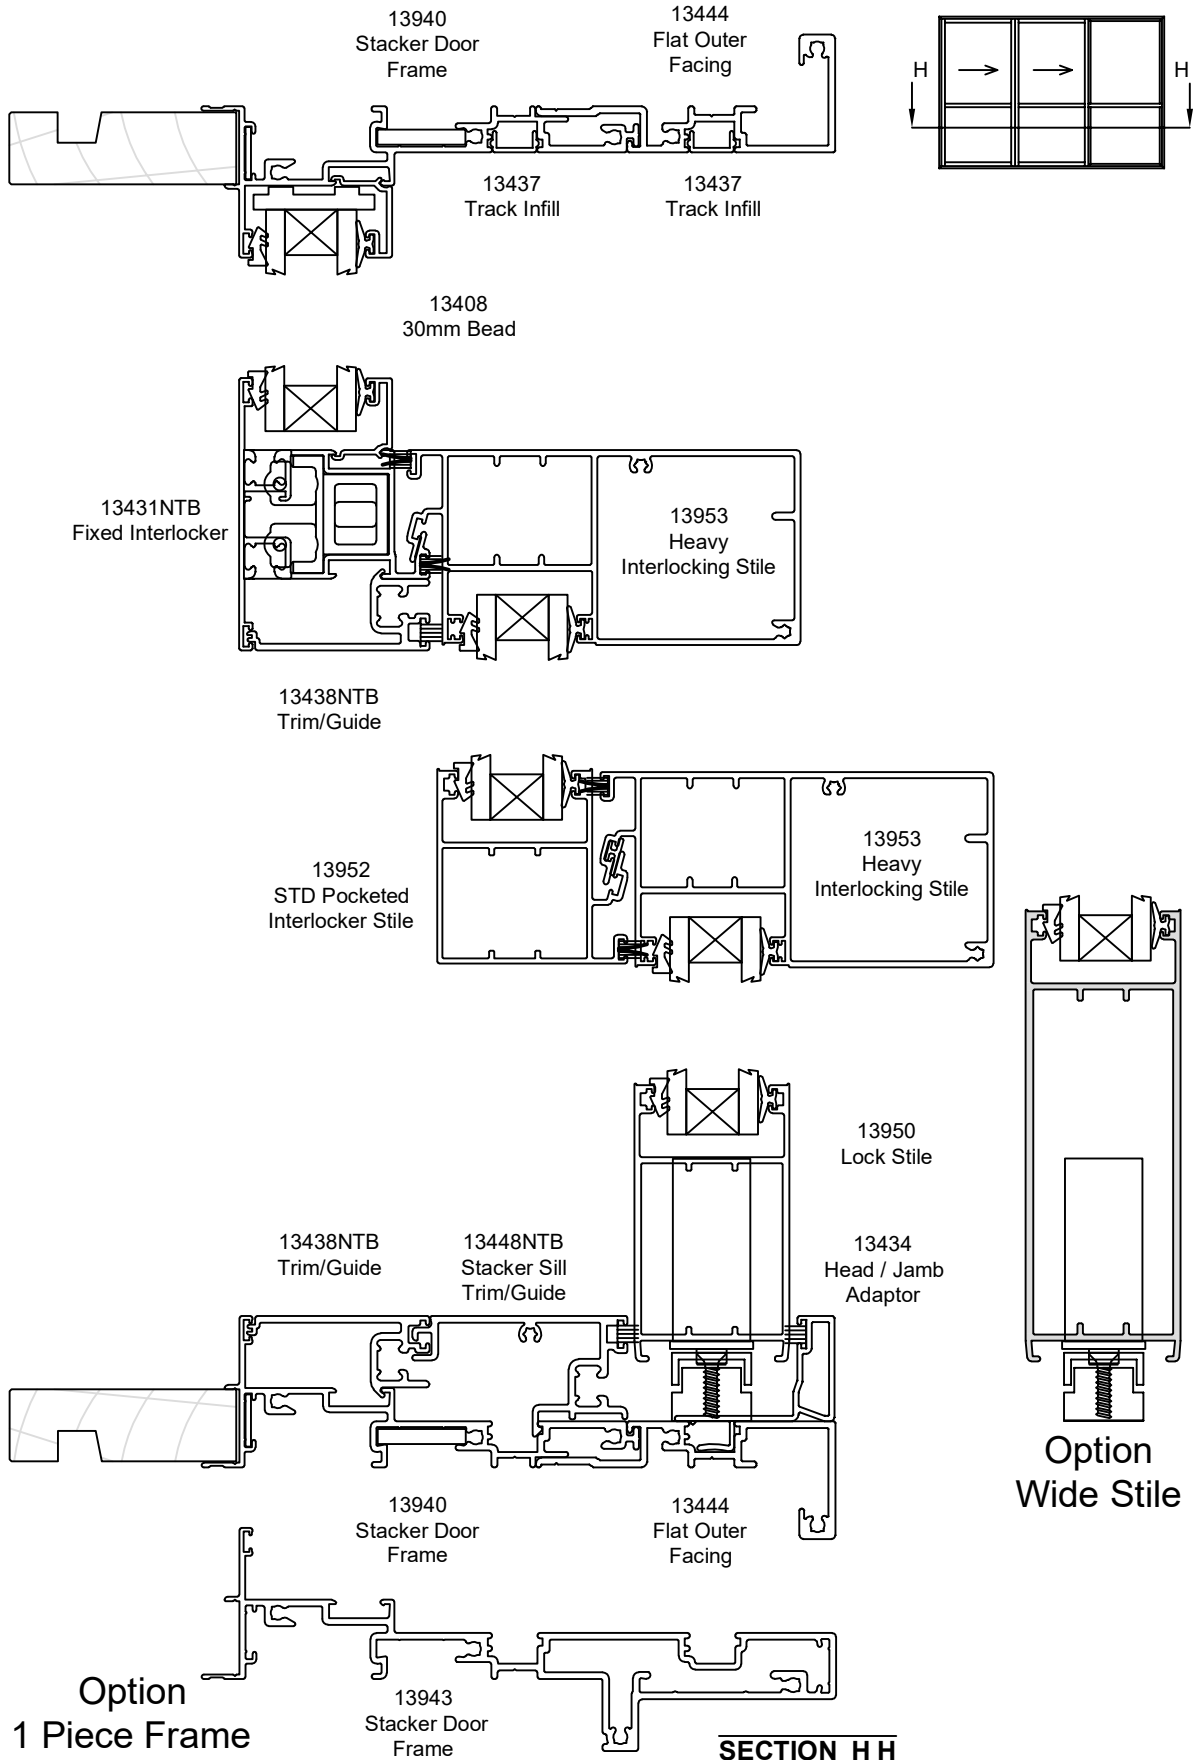

13460NTB Door Rail / Vision Rail

Optional Vision Rails

13901 STD Mullion

Option Wide Rail

13460NTB Door Rail / Vision Rail

13424NTB Fixed Light Std Upstand

Option Wide Fixed Up-stand

SECTION V V

THIS CONFIGURATION IS TO BE SEATED IN A REBATE
OR USE A FULL LENGTH SILL TRAY

13460NTB
Door Rail /
Vision Rail

13460NTB
Door Rail /
Vision Rail

13460NTB
Door Rail /
Vision Rail

13901
STD Mullion

13461NTB
Wide
Pocketed
Rail /
Vision Rail