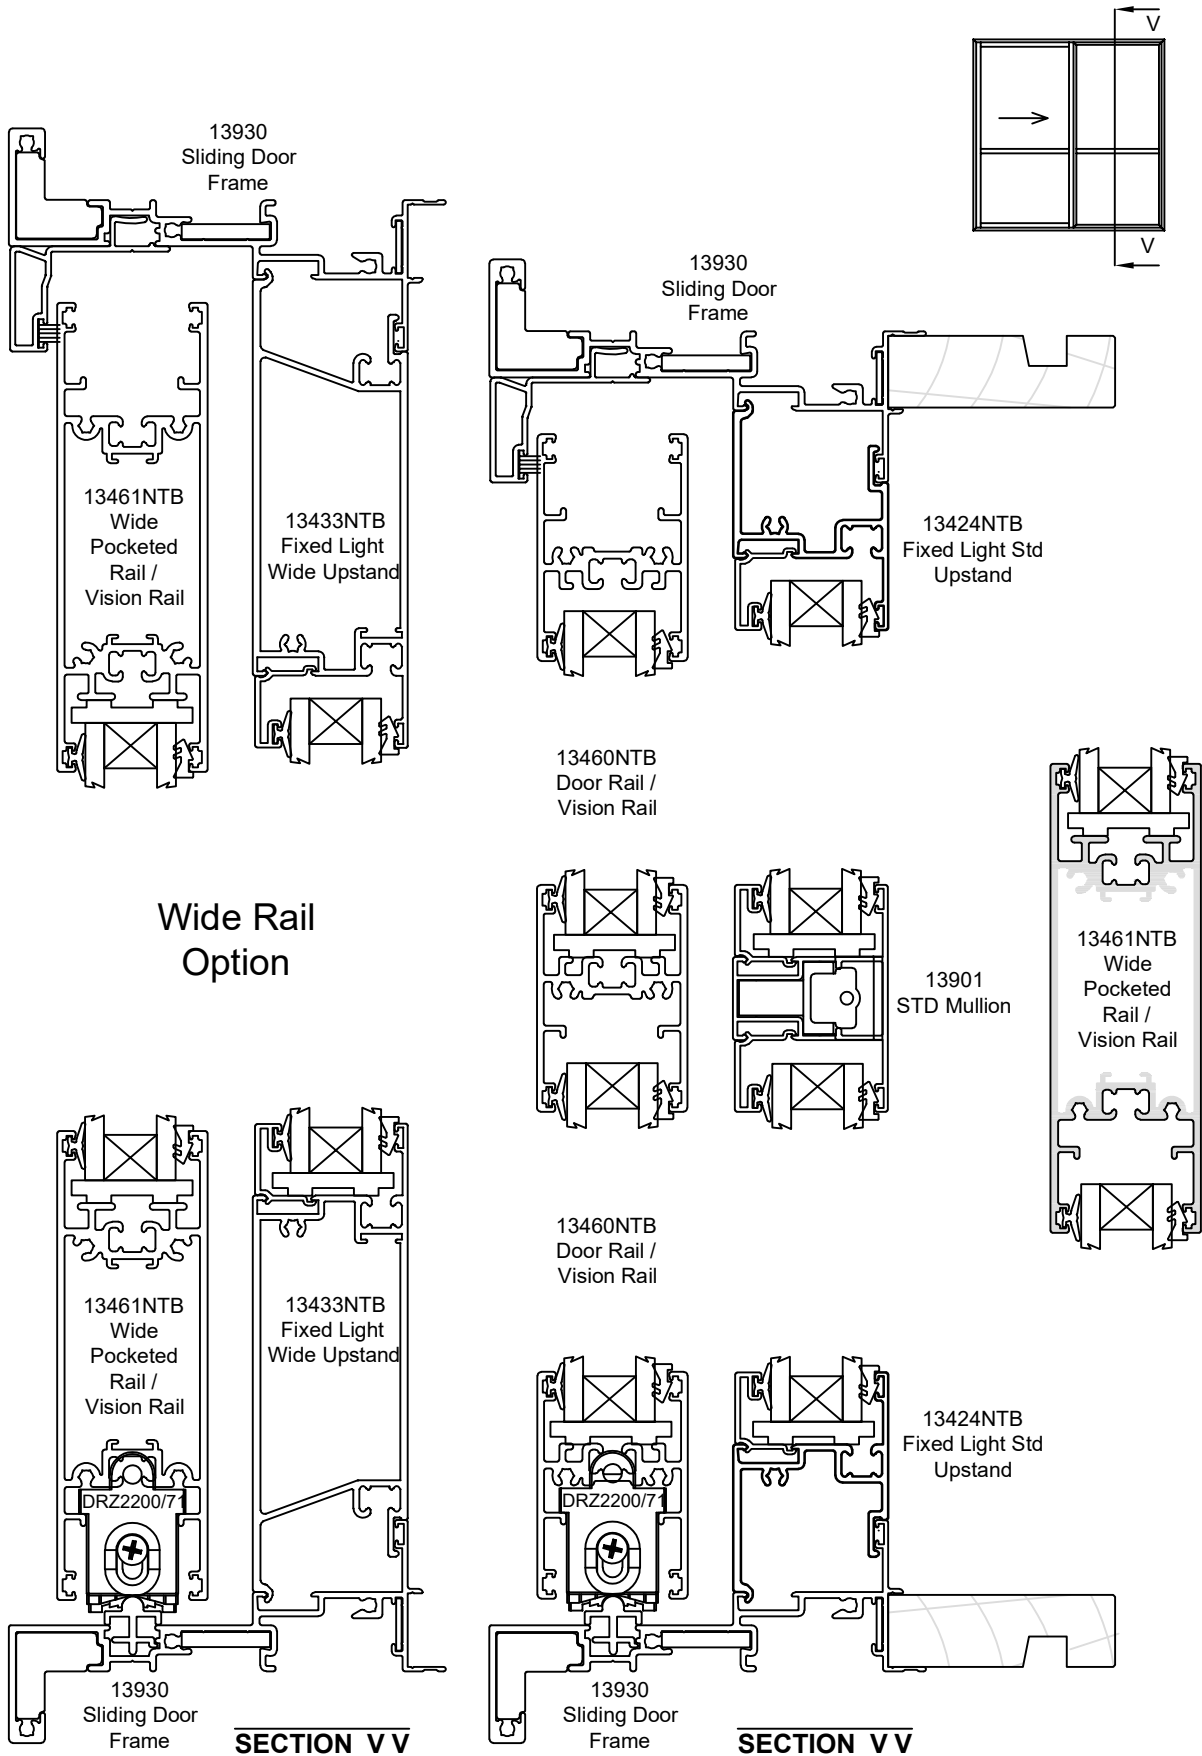

13460NTB
Door
Narrow Rail / Vision rail

13468NTBNTB
Std Beaded
Rail

Standard and Wide Vision
Rails are optional

Standard and Wide Vision
Rails are optional

Wide Stile Option

SECTION H H

altus

Sliding Windows and Doors
Vertical Section thru FS and Overlight
Pocketed Panel

4ARCHITECTURAL

Scale 1:2

Optional
Sash

13432NTB
3 Panel Mullion

13434
Head / Jamb
Adaptor

13438NTB
Trim/Guide

Optional
Wide Rail

13460NTB
Door Rail /
Vision Rail