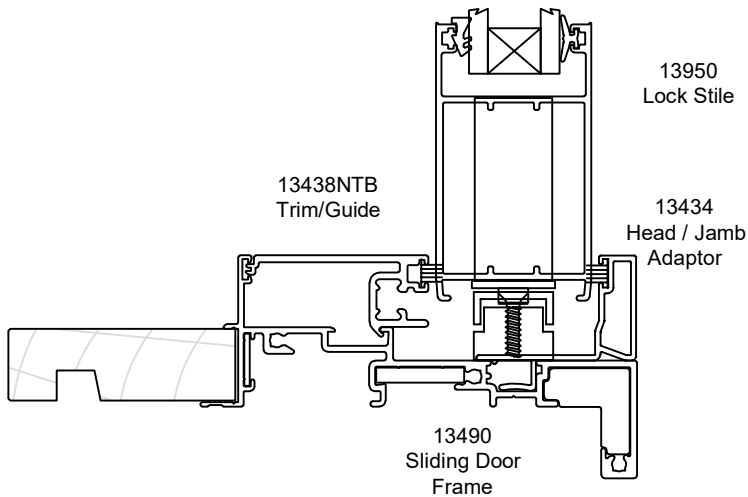

13460NTB
Door
Narrow Rail / Vision rail

13468NTBNTB
Std Beaded
Rail

Standard and Wide Vision
Rails are optional

Standard and Wide Vision
Rails are optional

Wide Stile Option

SECTION H H

altus

Sliding Windows and Doors
Vertical Section thru FS and Overlight
Pocketed Panel

4ARCHITECTURAL

Scale 1:2

Optional
Sash

13432NTB
3 Panel Mullion

13434
Head / Jamb
Adaptor

13438NTB
Trim/Guide

Optional
Wide Rail

13460NTB
Door Rail /
Vision Rail