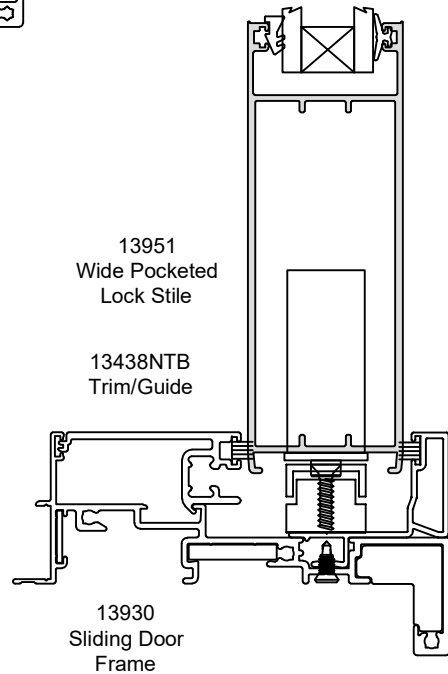

13460NTB
Door
Narrow Rail / Vision rail

13468NTBNTB
Std Beaded
Rail

Standard and Wide Vision
Rails are optional

Standard and Wide Vision
Rails are optional

Wide Stile Option

SECTION H H

altus

Sliding Windows and Doors
Vertical Section thru FS and Overlight
Pocketed Panel

4ARCHITECTURAL

Scale 1:2

Optional
Sash

13432NTB
3 Panel Mullion

13434
Head / Jamb
Adaptor

13438NTB
Trim/Guide

Optional
Wide Rail

13460NTB
Door Rail /
Vision Rail