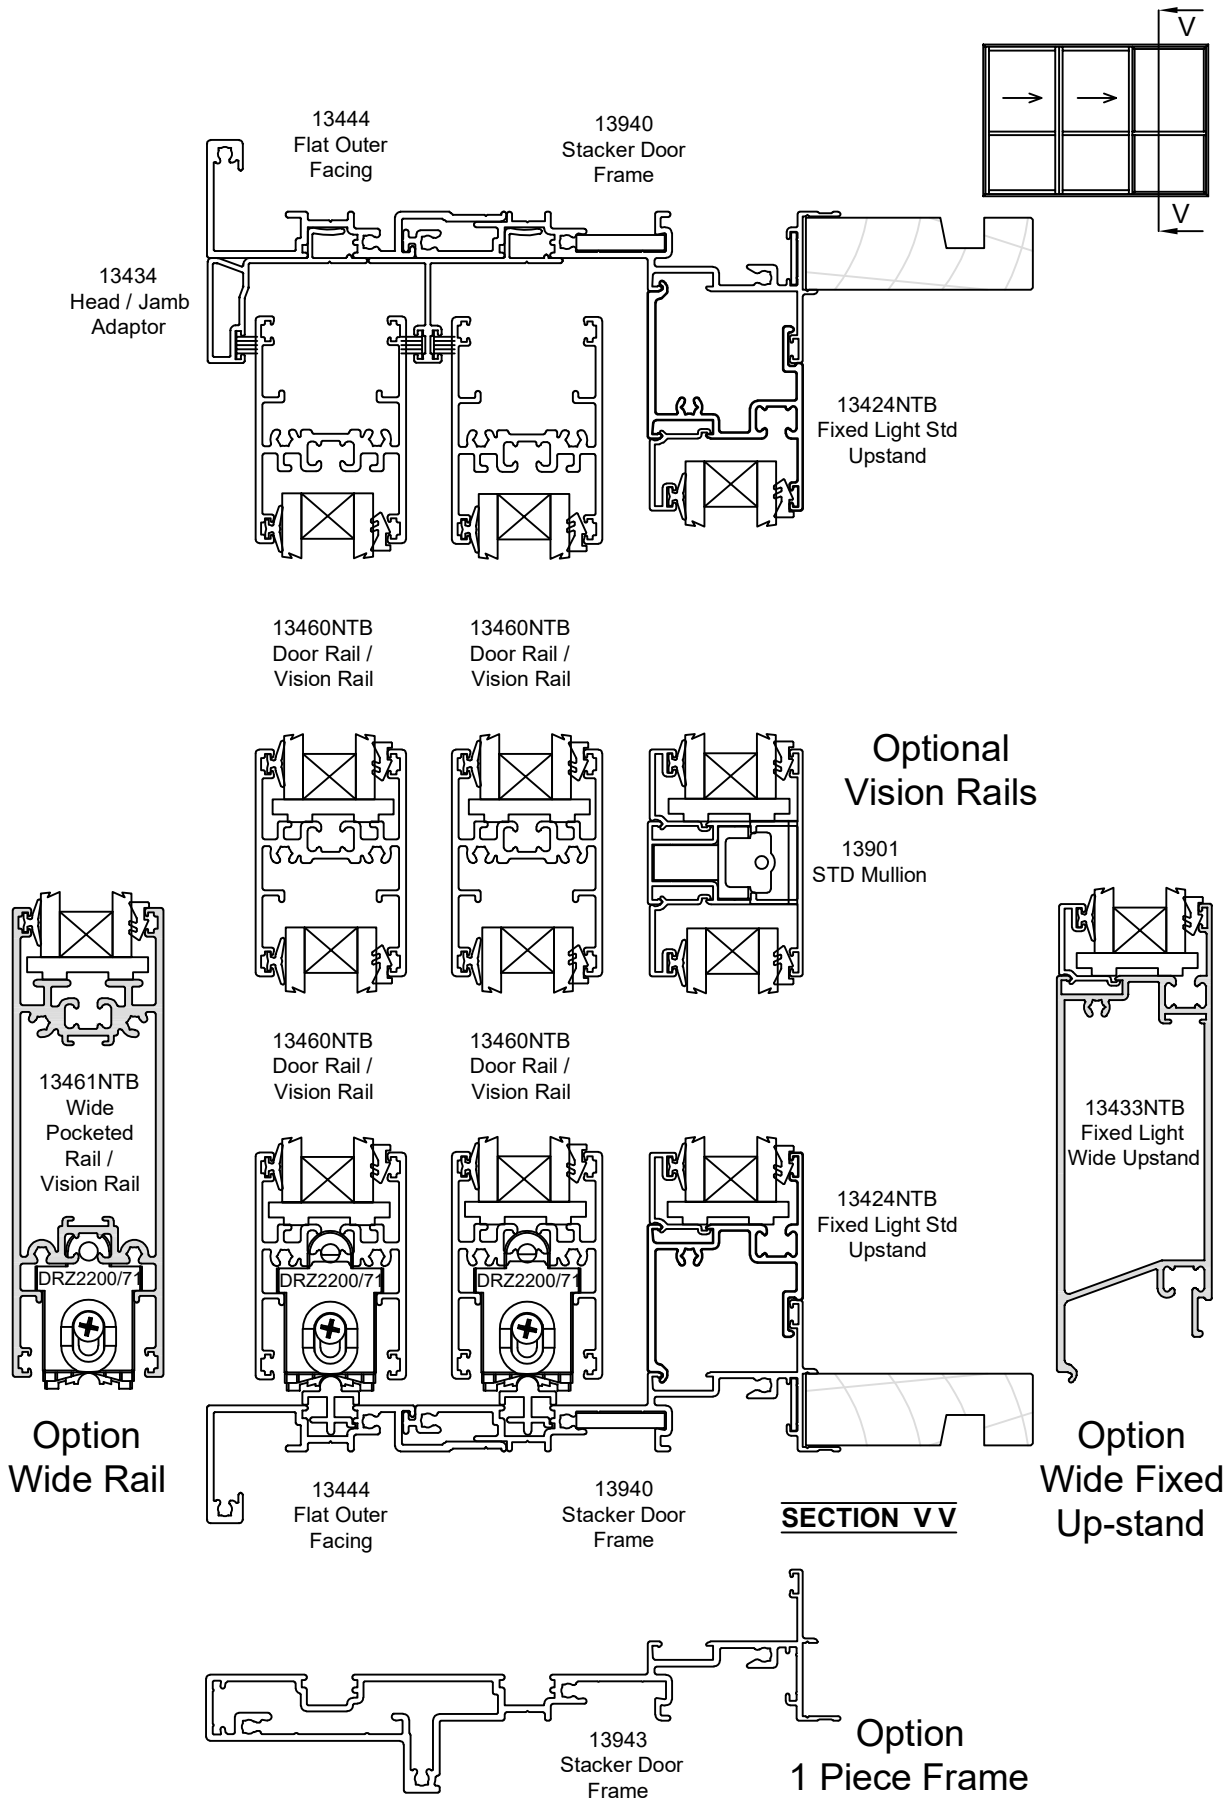

13460NTB Door Rail / Vision Rail

Optional Vision Rails

13901 STD Mullion

Option Wide Rail

13460NTB Door Rail / Vision Rail

13424NTB Fixed Light Std Upstand

Option Wide Fixed Up-stand

SECTION V V

THIS CONFIGURATION IS TO BE SEATED IN A REBATE
OR USE A FULL LENGTH SILL TRAY

13460NTB
Door Rail /
Vision Rail

13460NTB
Door Rail /
Vision Rail

13460NTB
Door Rail /
Vision Rail

13901
STD Mullion

13461NTB
Wide
Pocketed
Rail /
Vision Rail

Optional
Vision Rail

Optional
Wide Vision
Rail

13460NTB
Door Rail /
Vision Rail

13460NTB
Door Rail /
Vision Rail

13460NTB
Door Rail /
Vision Rail

Option
Wide Rail

13424NTB
Fixed Light Std
Upstand

SECTION V V