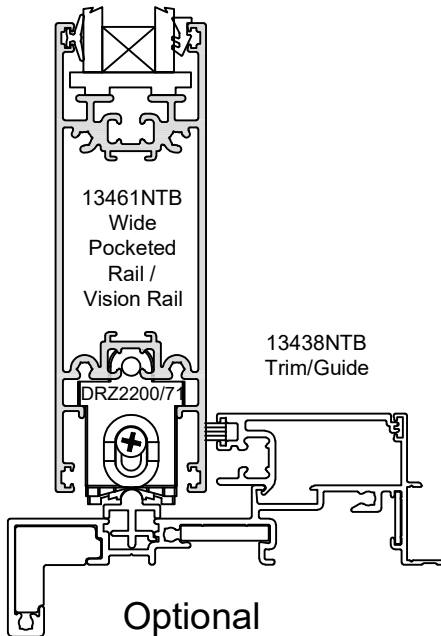

4ARCHITECTURAL

Scale 1:2

Optional
Sash

13432NTB
3 Panel Mullion

13434
Head / Jamb
Adaptor

13438NTB
Trim/Guide

Optional
Wide Rail

13460NTB
Door Rail /
Vision Rail