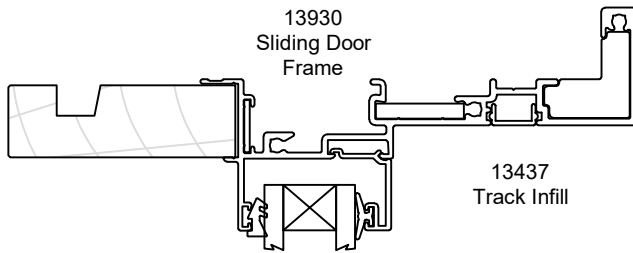

13460NTB
Door
Narrow Rail / Vision rail

13468NTBNTB
Std Beaded
Rail

Standard and Wide Vision
Rails are optional

Standard and Wide Vision
Rails are optional

Wide Stile Option

SECTION H H

altus

Sliding Windows and Doors
Vertical Section thru FS and Overlight
Pocketed Panel

4ARCHITECTURAL

Scale 1:2

Optional
Sash

13432NTB
3 Panel Mullion

13434
Head / Jamb
Adaptor

13438NTB
Trim/Guide

Optional
Wide Rail

13460NTB
Door Rail /
Vision Rail