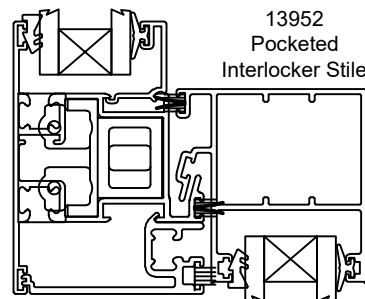

13437 Track Infill

13408 30mm Bead

13432NTB 3 Panel Mullion

13437 Track Infill

13408 30mm Bead

13951 Wide Pocketed Lock Stile

13438NTB Trim/Guide

13930 Sliding Door Frame

Optional Wide Stile

13431NTB Fixed Interlocker

13952 Pocketed Interlocker Stile

13438NTB Trim/Guide

13950 Lock Stile

13434 Head / Jamb Adaptor

13490 Sliding Door Frame

SECTION H H