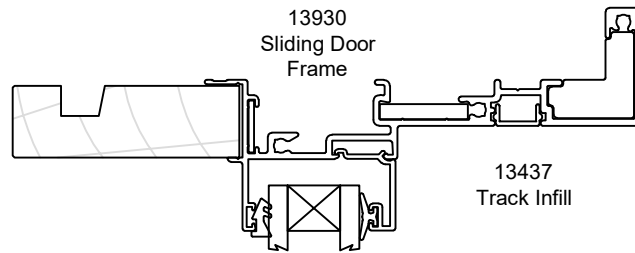

13437 Track Infill

Optional Sash