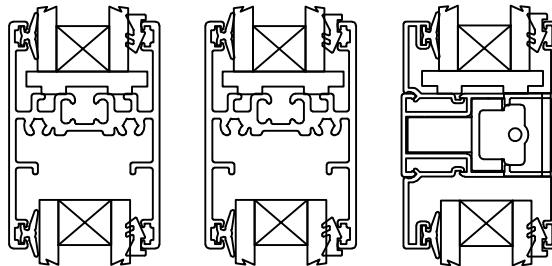

Optional Wide Stile

13431NTB Fixed Interlocker

13952 Pocketed Interlocker Stile

13438NTB Trim/Guide

13950 Lock Stile

13434 Head / Jamb Adaptor

13490 Sliding Door Frame

SECTION H H

13460NTB Door Rail / Vision Rail

Optional Vision Rails

13901 STD Mullion

Option Wide Rail

13460NTB Door Rail / Vision Rail

13424NTB Fixed Light Std Upstand

Option Wide Fixed Up-stand

SECTION V V