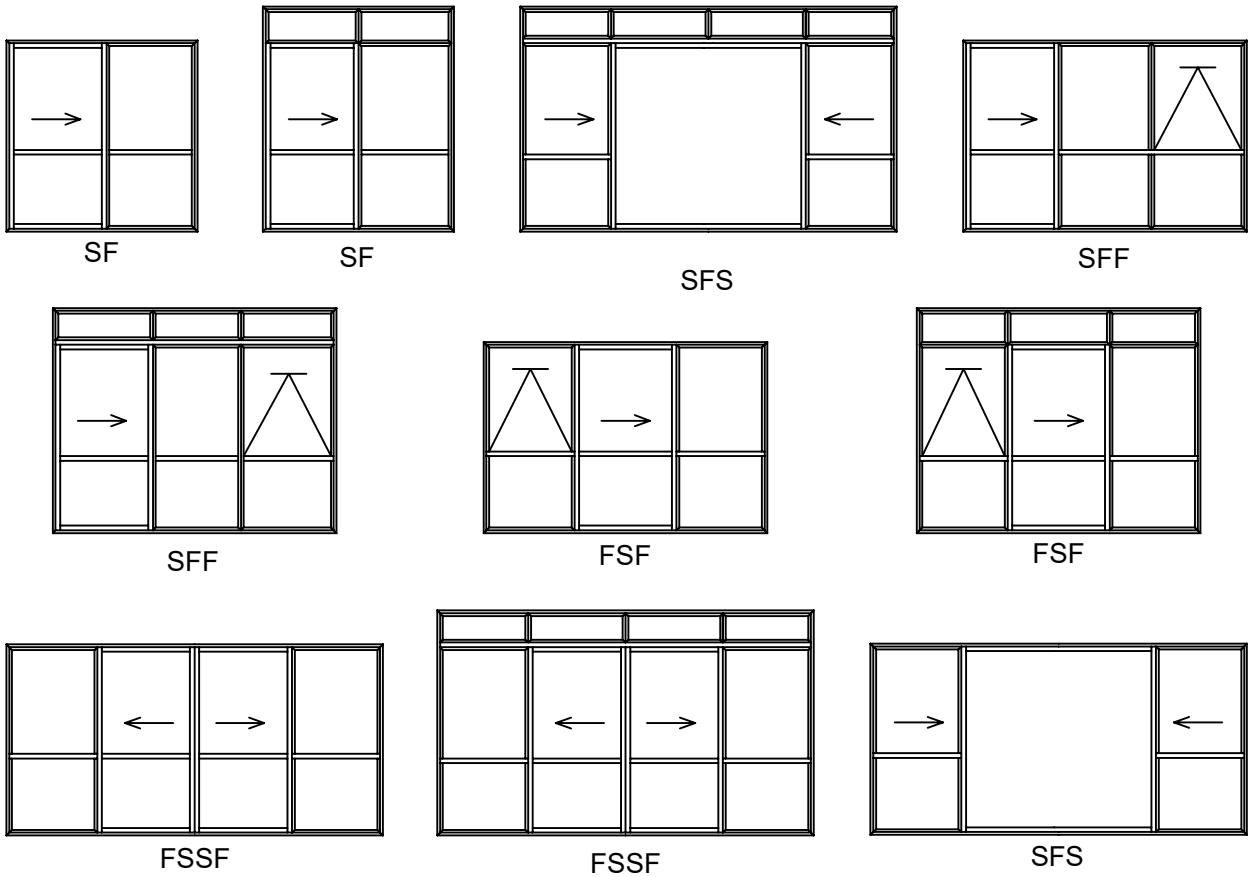

13460NTB
Door
Narrow Rail / Vision rail

13468NTBNTB
Std Beaded
Rail

Standard and Wide Vision
Rails are optional

Standard and Wide Vision
Rails are optional

Wide Stile Option

SECTION H H

altus

Sliding Windows and Doors
Vertical Section thru FS and Overlight
Pocketed Panel