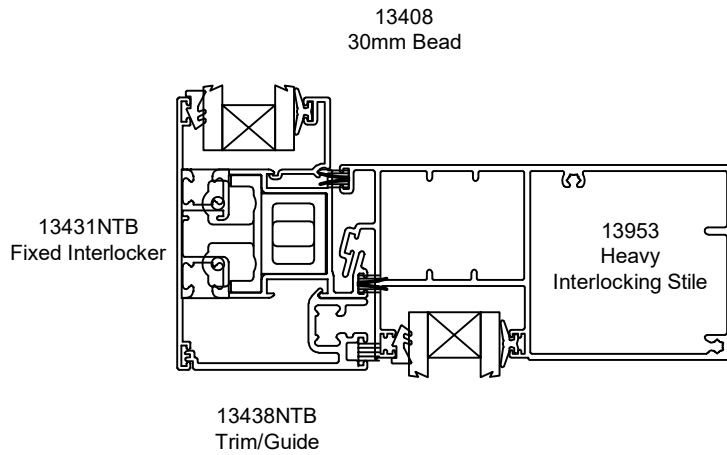

13460NTB
Door
Narrow Rail / Vision rail

13468NTBNTB
Std Beaded
Rail

Standard and Wide Vision
Rails are optional

Standard and Wide Vision
Rails are optional

Wide Stile Option

SECTION H H

altus

Sliding Windows and Doors
Vertical Section thru FS and Overlight
Pocketed Panel

4ARCHITECTURAL

Scale 1:2

Optional
Sash

13432NTB
3 Panel Mullion

13434
Head / Jamb
Adaptor

13438NTB
Trim/Guide

Optional
Wide Rail

13460NTB
Door Rail /
Vision Rail