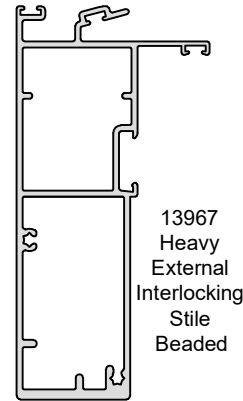

13952
Interlocking Stile

13965
Interlocking
Stile Beaded Ext

13964
Interlocking
Stile Beaded Int

13424NTB
Fixed Light Std
Upstand

13950
Std Pocketed Lock Stile

13962
Std Lock Stile
Beaded

61861
AS Internal 4PJ
Co Extruded Plastic

13460NTB
Door
Narrow Rail / Vision rail

13468NTBNTB
Std Beaded
Rail

Standard and Wide Vision
Rails are optional

Standard and Wide Vision
Rails are optional

Wide Stile Option

SECTION H H

altus

Sliding Windows and Doors
Vertical Section thru FS and Overlight
Pocketed Panel

4ARCHITECTURAL

Scale 1:2

Optional
Sash

13432NTB
3 Panel Mullion

13434
Head / Jamb
Adaptor

13438NTB
Trim/Guide

Optional
Wide Rail

13460NTB
Door Rail /
Vision Rail