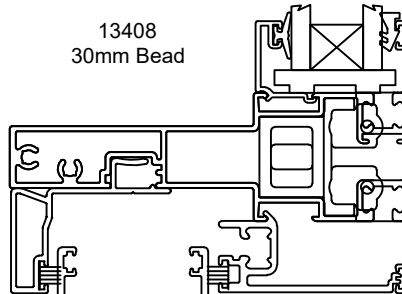

13460NTB
Door
Narrow Rail / Vision rail

13468NTBNTB
Std Beaded
Rail

Standard and Wide Vision
Rails are optional

Standard and Wide Vision
Rails are optional

Wide Stile Option

SECTION H H

altus

Sliding Windows and Doors
Vertical Section thru FS and Overlight
Pocketed Panel

4ARCHITECTURAL

Scale 1:2

Optional
Sash

13432NTB
3 Panel Mullion

13434
Head / Jamb
Adaptor

13438NTB
Trim/Guide

Optional
Wide Rail

13460NTB
Door Rail /
Vision Rail