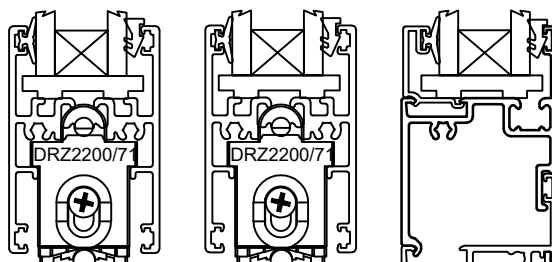

13460NTB Door Rail / Vision Rail

Optional Vision Rails

13901 STD Mullion

Option Wide Rail

13460NTB Door Rail / Vision Rail

13424NTB Fixed Light Std Upstand

Option Wide Fixed Up-stand

SECTION V V

THIS CONFIGURATION IS TO BE SEATED IN A REBATE
OR USE A FULL LENGTH SILL TRAY

13460NTB
Door Rail /
Vision Rail

13460NTB
Door Rail /
Vision Rail

13460NTB
Door Rail /
Vision Rail

13901
STD Mullion

13461NTB
Wide
Pocketed
Rail /
Vision Rail