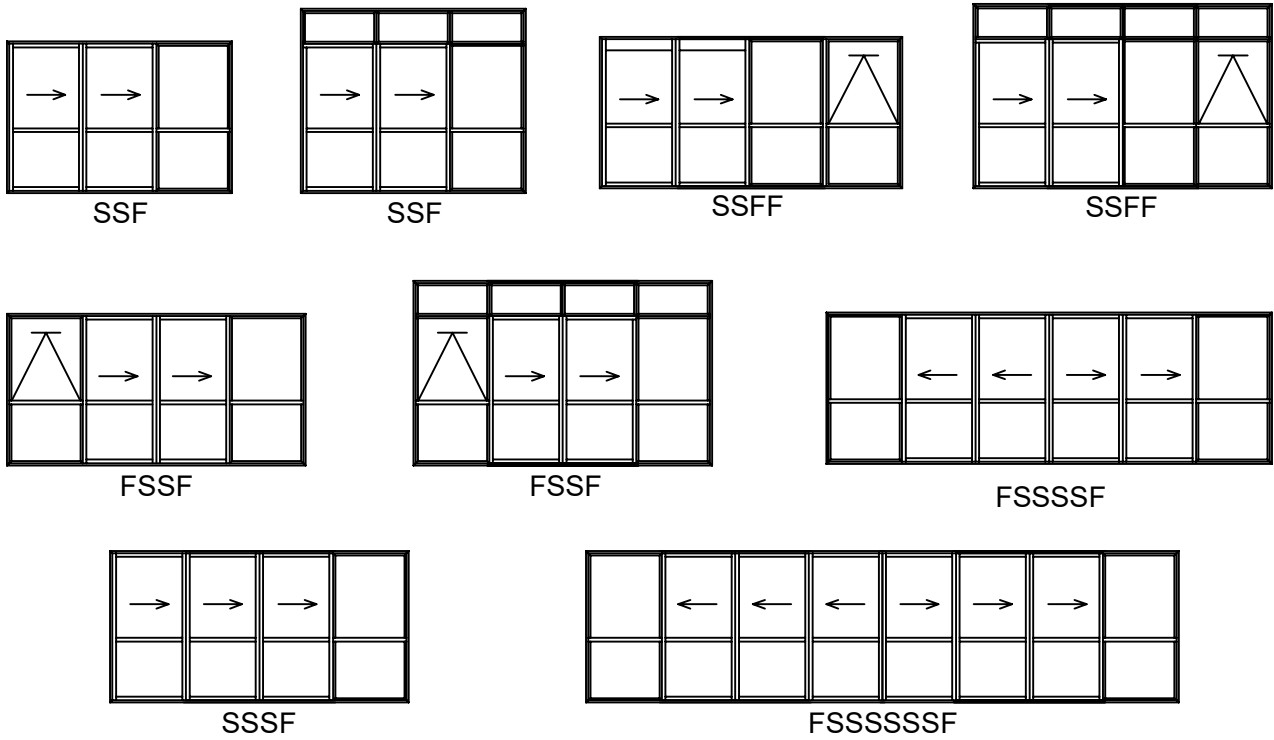

13460NTB
Door
Narrow Rail / Vision rail

13468NTBNTB
Std Beaded
Rail

Standard and Wide Vision
Rails are optional

Standard and Wide Vision
Rails are optional

Wide Stile Option

SECTION H H

altus

Sliding Windows and Doors
Vertical Section thru FS and Overlight
Pocketed Panel

4ARCHITECTURAL

Scale 1:2

Optional
Sash

13432NTB
3 Panel Mullion

13434
Head / Jamb
Adaptor

13438NTB
Trim/Guide

Optional
Wide Rail

13460NTB
Door Rail /
Vision Rail