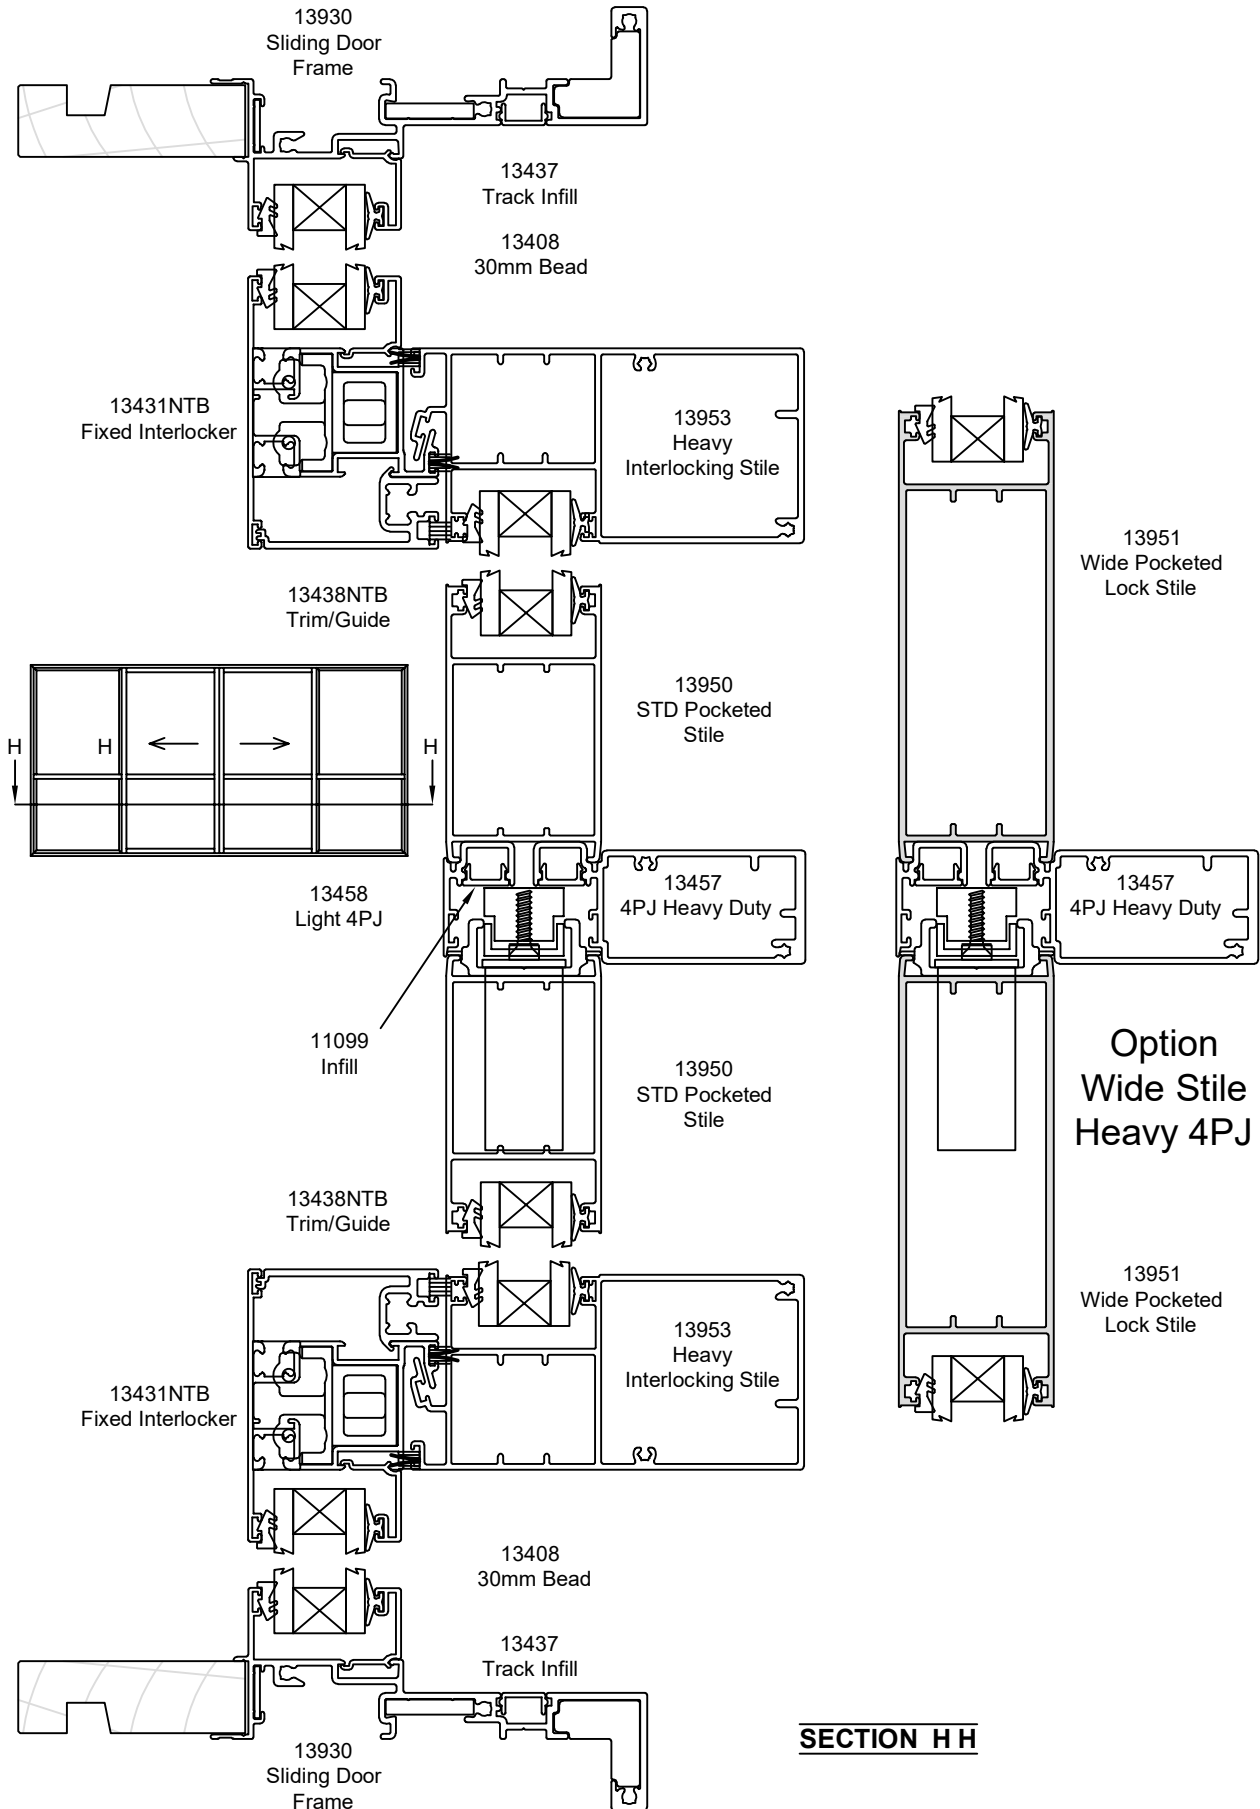

13460NTB Door Rail / Vision Rail

Optional Vision Rails

13901 STD Mullion

Option Wide Rail

13460NTB Door Rail / Vision Rail

13424NTB Fixed Light Std Upstand

Option Wide Fixed Up-stand

SECTION V V