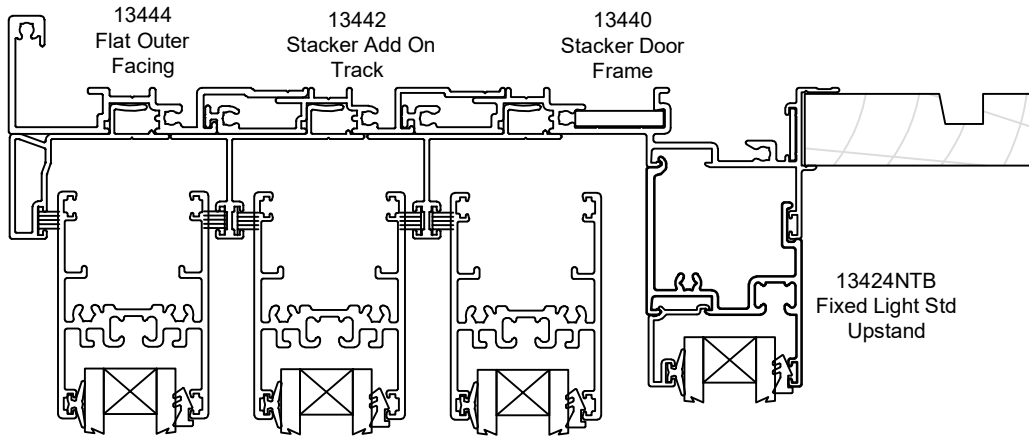

13460NTB Door Rail / Vision Rail

Optional Vision Rails

13901 STD Mullion

Option Wide Rail

13460NTB Door Rail / Vision Rail

13424NTB Fixed Light Std Upstand

Option Wide Fixed Up-stand

SECTION V V

THIS CONFIGURATION IS TO BE SEATED IN A REBATE
OR USE A FULL LENGTH SILL TRAY

13460NTB
Door Rail /
Vision Rail

13460NTB
Door Rail /
Vision Rail

13460NTB
Door Rail /
Vision Rail

13901
STD Mullion

13461NTB
Wide
Pocketed
Rail /
Vision Rail