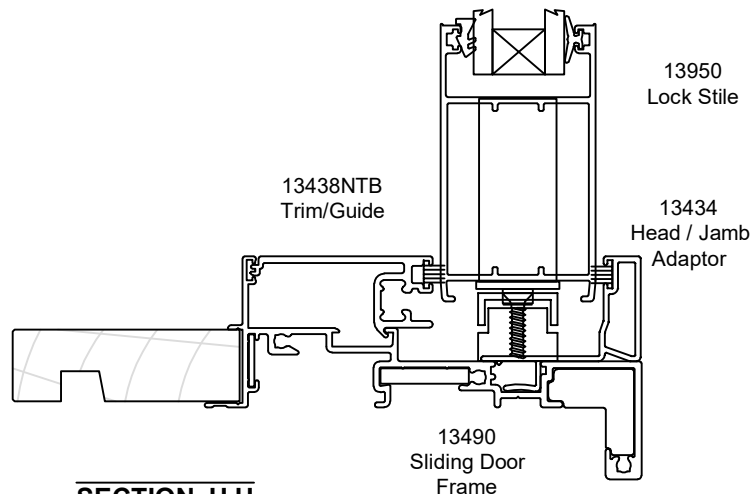

13950 Lock Stile

13434 Head / Jamb Adaptor

13490 Sliding Door Frame

SECTION H H