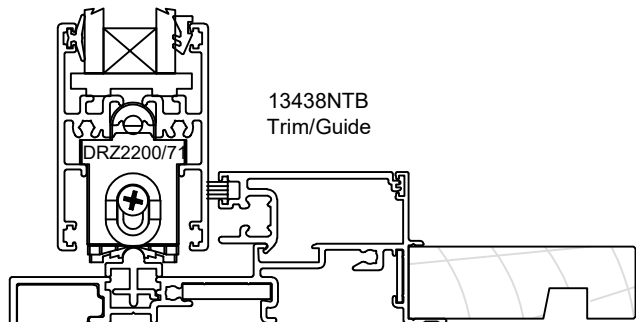

13438NTB
Trim/Guide

13930
Sliding Door
Frame

SECTION V V