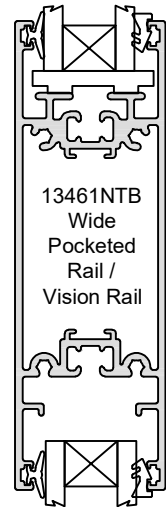

4ARCHITECTURAL

Scale 1:2

Optional
Sash

13432NTB
3 Panel Mullion

13434
Head / Jamb
Adaptor

13438NTB
Trim/Guide

Optional
Wide Rail

13460NTB
Door Rail /
Vision Rail

13460NTB Door Rail / Vision Rail

Optional Vision Rails

13901 STD Mullion

Option Wide Rail

13460NTB Door Rail / Vision Rail

13424NTB Fixed Light Std Upstand

Option Wide Fixed Up-stand

SECTION V V

THIS CONFIGURATION IS TO BE SEATED IN A REBATE
OR USE A FULL LENGTH SILL TRAY

13460NTB
Door Rail /
Vision Rail

13460NTB
Door Rail /
Vision Rail

13460NTB
Door Rail /
Vision Rail

13901
STD Mullion

13461NTB
Wide
Pocketed
Rail /
Vision Rail

Optional
Vision Rail

Optional
Wide Vision
Rail

13460NTB
Door Rail /
Vision Rail

13460NTB
Door Rail /
Vision Rail

13460NTB
Door Rail /
Vision Rail

Option
Wide Rail

13424NTB
Fixed Light Std
Upstand

SECTION V V