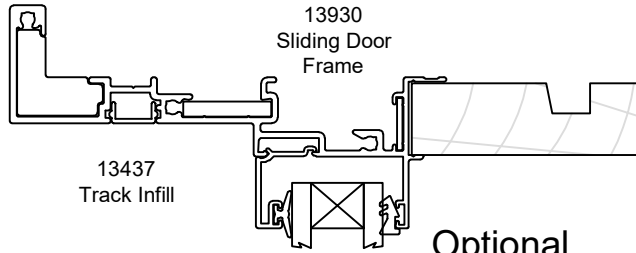

13460NTB
Door
Narrow Rail / Vision rail

13468NTBNTB
Std Beaded
Rail

Standard and Wide Vision
Rails are optional

Standard and Wide Vision
Rails are optional

Wide Stile Option

SECTION H H

altus

Sliding Windows and Doors
Vertical Section thru FS and Overlight
Pocketed Panel

4ARCHITECTURAL

Scale 1:2

Optional
Sash

13432NTB
3 Panel Mullion

13434
Head / Jamb
Adaptor

13438NTB
Trim/Guide

Optional
Wide Rail

13460NTB
Door Rail /
Vision Rail