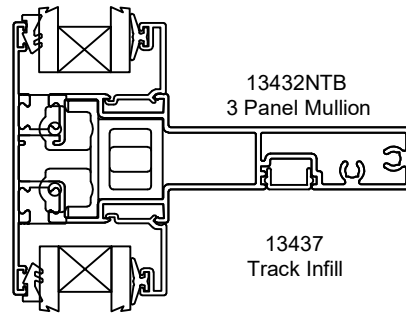

13460NTB
Door Rail /
Vision Rail

13438NTB
Trim/Guide

13930
Sliding Door
Frame

SECTION V V

Optional Sash

External Boxed Stile option

13435 Trim/Guide

13953 Heavy Interlocking Stile