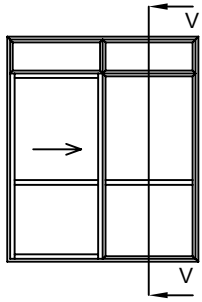

13460NTB
Door
Narrow Rail / Vision rail

13468NTBNTB
Std Beaded
Rail

Standard and Wide Vision
Rails are optional

Standard and Wide Vision
Rails are optional

Wide Stile Option

SECTION H H

altus

Sliding Windows and Doors
Vertical Section thru FS and Overlight
Pocketed Panel

4ARCHITECTURAL

Scale 1:2

Optional
Sash

13432NTB
3 Panel Mullion

13434
Head / Jamb
Adaptor

13438NTB
Trim/Guide

Optional
Wide Rail

13460NTB
Door Rail /
Vision Rail