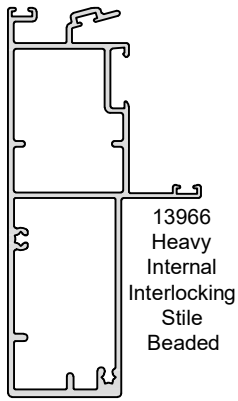

13952
Interlocking Stile

13965
Interlocking
Stile Beaded Ext

13964
Interlocking
Stile Beaded Int

13424NTB
Fixed Light Std
Upstand

13950
Std Pocketed Lock Stile

13962
Std Lock Stile
Beaded

61861
AS Internal 4PJ
Co Extruded Plastic

13460NTB
Door
Narrow Rail / Vision rail

13468NTBNTB
Std Beaded
Rail

Standard and Wide Vision
Rails are optional

Standard and Wide Vision
Rails are optional

Wide Stile Option

SECTION H H

altus

Sliding Windows and Doors
Vertical Section thru FS and Overlight
Pocketed Panel

4ARCHITECTURAL

Scale 1:2

Optional
Sash

13432NTB
3 Panel Mullion

13434
Head / Jamb
Adaptor

13438NTB
Trim/Guide

Optional
Wide Rail

13460NTB
Door Rail /
Vision Rail