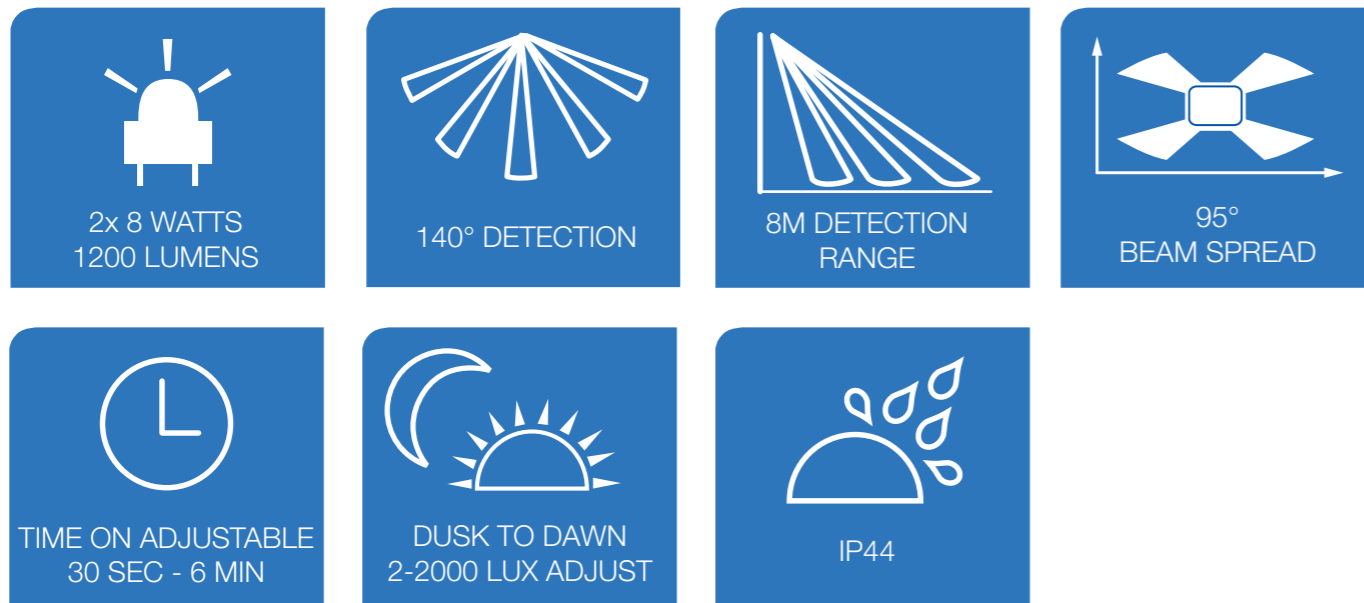

# SENSOR LED MAX

## PIR Security Spotlight

This discrete, compact sensorlight drives powerful 2x 8 Watt LED light beams complete with a handy adjustable mounting bracket for use on wall or ceiling.

The wide beam spread will give you big area coverage where you need it. The PIR sensor pans 180° for flexible aiming to customise to your location