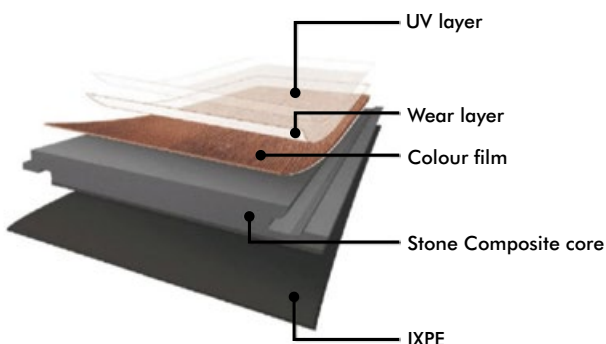

The ALPINE Advantage: COMPOSITION