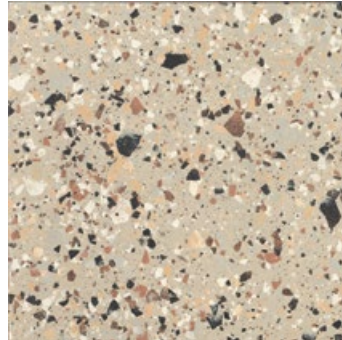

VENICE VILLA BEIGE