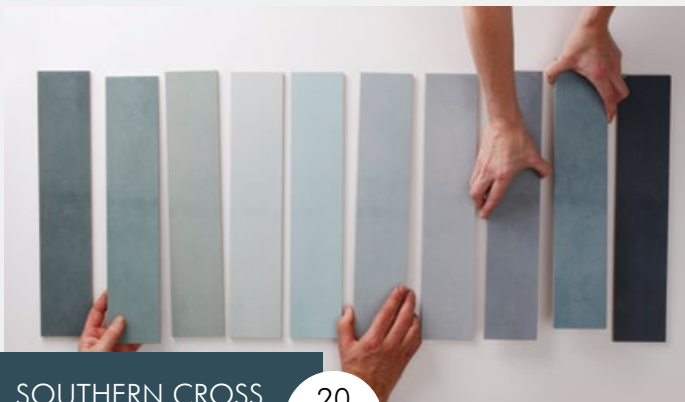

SOUTHERN CROSS TROVE CARAVELLE

Decorative Porcelain in 300x75 /
100x100 / 100x300mm. 2 Shapes
available Subway and Squares.

SOUTHERN CROSS FORTE

Porcelain concrete-look
400x80 / 200x400 /
200x200 / 400x400

20
COLOURS
AVAILABLE