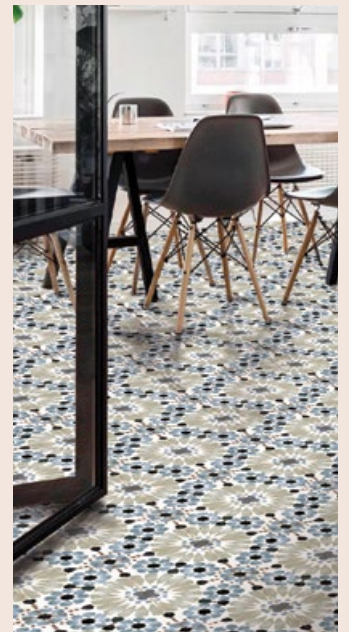

LOFT SYLVANIA & MINA GRAFTON

These 200x200mm porcelain tiles have a hint of weathering on the surface and edges emulating a well-loved and lived-in home. They work beautifully on floors or walls in every style from classic to bohemian-chic to urban. Functional and harmonious tiles, equally suitable for bathrooms, kitchens, foyers and living rooms. Adds a subtle and beautiful touch of elegance to any room. R10 rating.

PEI 4 | Matt