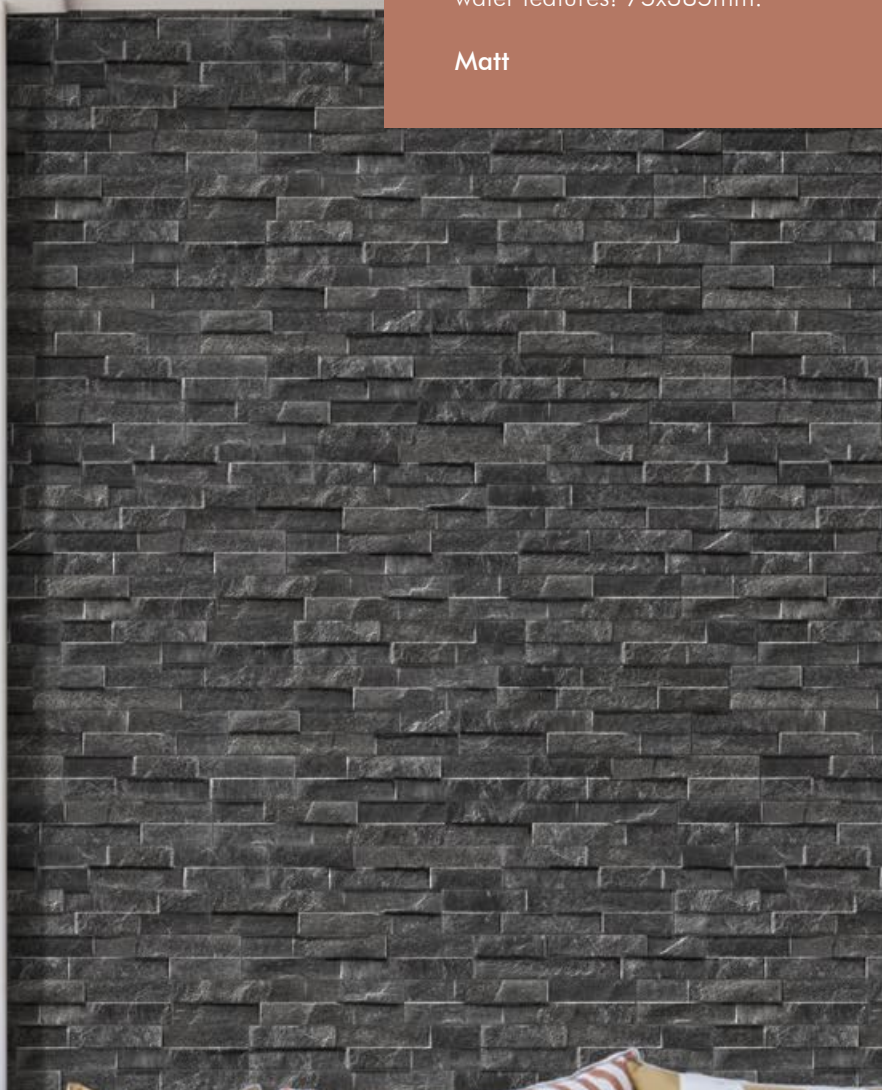

Matt

SAMURAI WHITE

SAMURAI NATURAL

FOR
EXTERNAL
CLADDING &
INTERIORS!

ROCK

Perfect for feature walls in
kitchens, bathrooms, exterior
spaces and cladding and even
water features! 75x385mm.

Matt

STROMBOLI