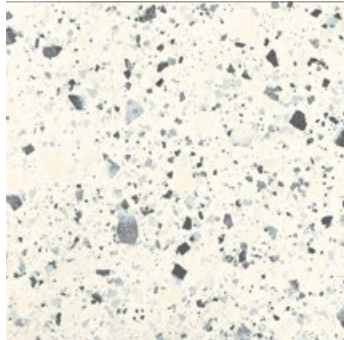

STOCKED COLOURS:

VENICE VILLA WHITE