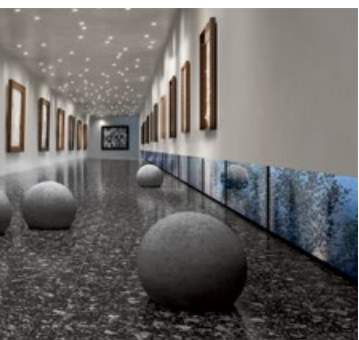

VENICE VILLA GRAPHITE

INDENT ORDER: