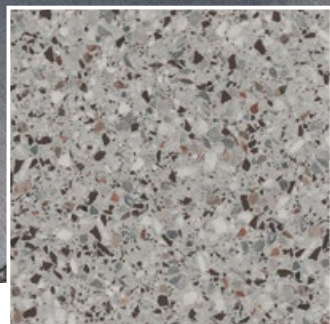

TERRAZZO GREY