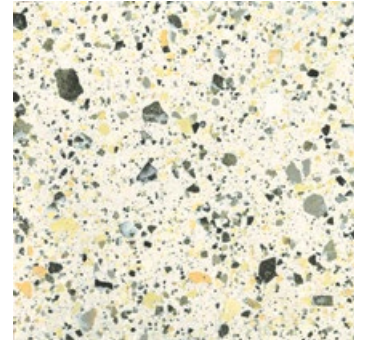

VENICE VILLA YELLOW