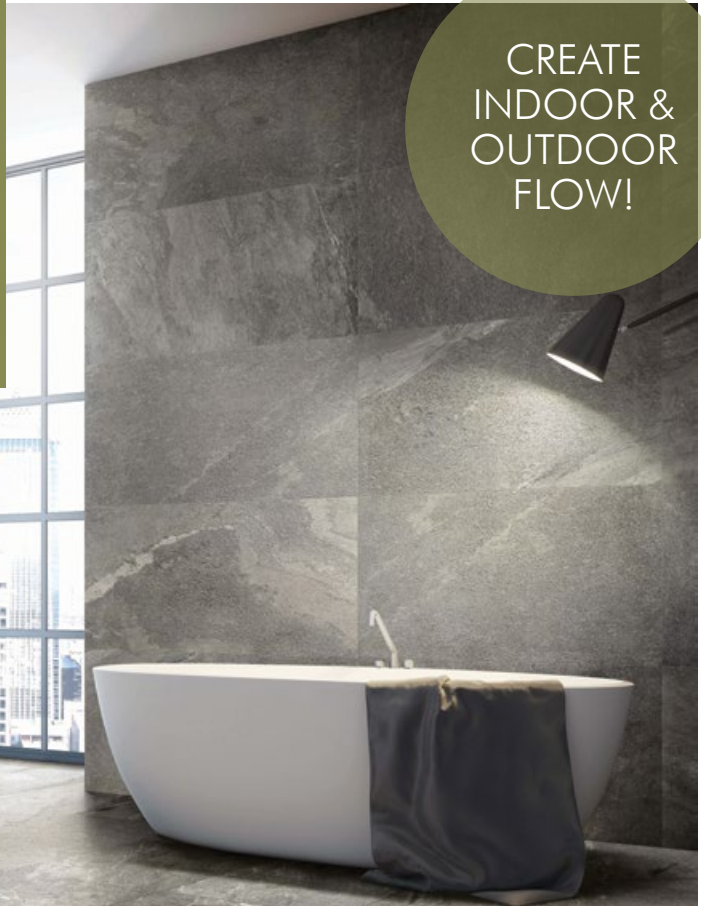

MB3

MB3 from Italy is a stunning full-bodied porcelain with a sweeping stone look. With a R10 and V3 rating and co-efficient result of 0.42, this is the perfect range for both interior and exterior spaces. Available in 600x600mm in Cenere, Ematite and Ghiaccio.

*Other sizes in feature tiles and Paver options available by indent order.

Full Body | Matt

CREATE
INDOOR &
OUTDOOR
FLOW!

MB3 GHIACCIO