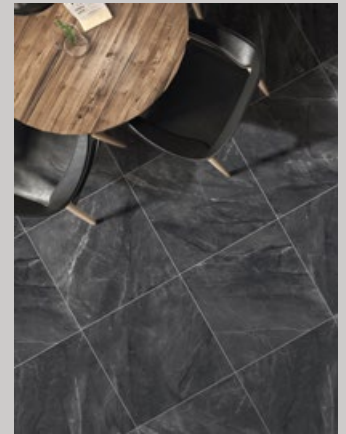

PEI 4 | Brushed

CREATE
INDOOR &
OUTDOOR
FLOW!

TOUCHSTONE BLANCO

TOUCHSTONE NERO

PAVEMENT

A stunning soft stone look in three colours; Bianco, Mid Grey and Charcoal. Size 600x600mm and with an R10 rating, is perfect for both residential and commercial spaces.