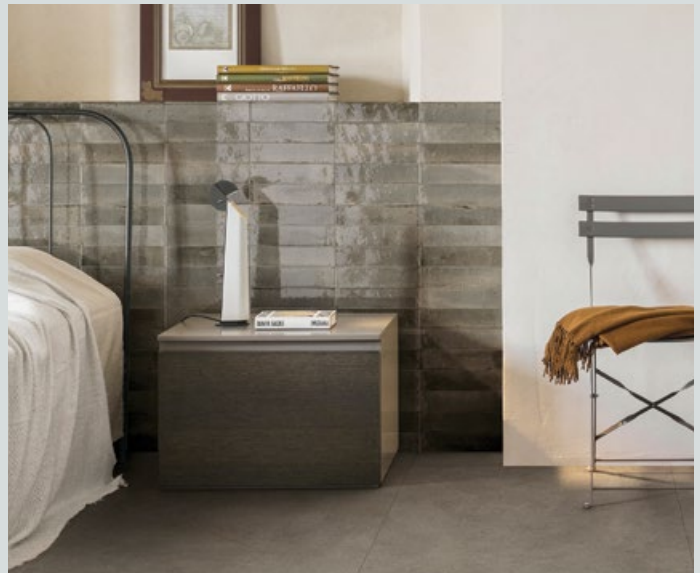

ARCHIPRODUCT'S
Best Design in Finishes!

LUME

Variations in colour and patterning create interplays of light which add vibrancy to spaces. Suitable for floors, walls and exterior walls and pools. Lume in 60x240mm has a decidedly contemporary appeal and ultra-glossy surface. Available in six shades - White, Black, Green, Blue, Musk and Greige. Lay horizontally, vertical or herringbone!

PEI 4 | Gloss