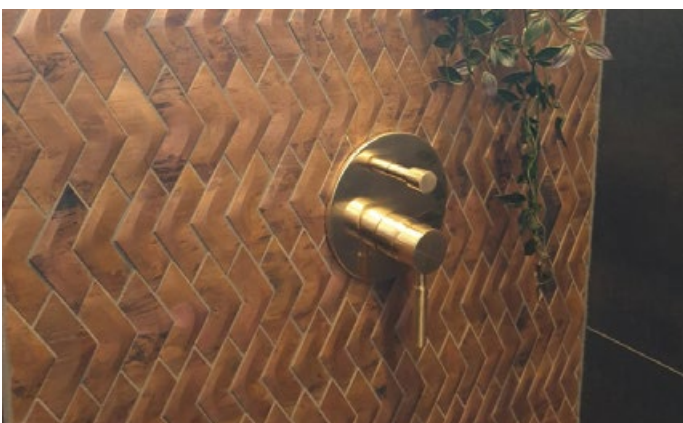

As seen on *The Block NZ!*
VEE MOSAICS

These stunning 3D mosaics come in copper plated (natural copper) and brass (real brass).
Wall only

VENICE VILLA

VENICE VILLA reinterprets the famous Venetian 'terrazzo', combining the appearance of crushed marble fragments with the excellent properties of full body porcelain. A real interplay of colours that capture and reflect light, enhancing homes and commercial spaces.