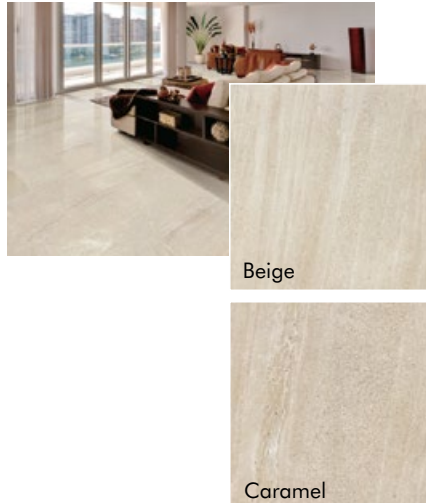

20mm PORCELAIN PAVER RANGE

20mm Porcelain Pavers are twice the thickness of most tiles and have all the benefits of a regular porcelain tile. They are the ideal paving solution in that they will not stain, fade and require no treatment. They are also easy to install. Porcelain pavers and slabs can be laid dry on sand, grass, or gravel or they can be laid on concrete with adhesive, as you would a traditional porcelain tile.

Another alternative is to lay them using adjustable, raised supports such as our Pro-Jack supports with open joints allowing for drainage and providing a level tiled area out from doors to exterior living areas. Porcelain pavers tend to be more interesting in design compared to traditional pavers, and they often complement a 10mm porcelain range. This way they can be used both inside and outside creating internal, external flow. Here are a few of our porcelain paver collections:

Mineral Project

Stonemix

Deck Crystal

Travertine Beige

Memphis Silver

Quartz Grey

New York Paver

Stone Grey

Pietra Grey

Black Nero

Vista Grey

Silver Stone

London

NB: Pavers are available in 600x600mm. Other sizes may be available in 450x900, 600x1200mm, POA.