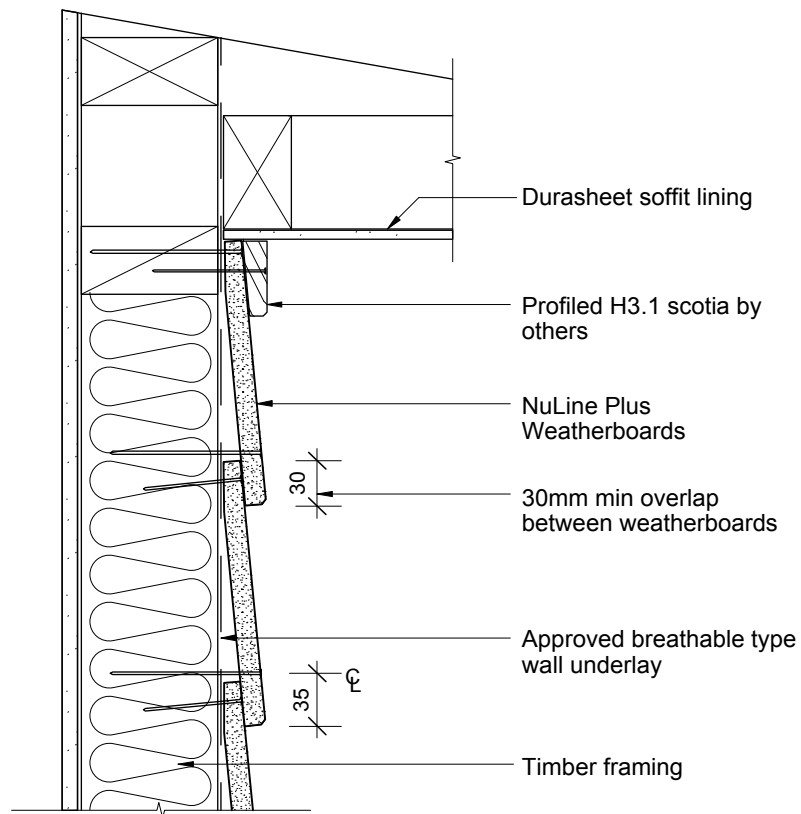

BGC**Fibre Cement**

PROFILE NuLine™ Plus Weatherboards

DATE Sep 2012

DETAIL Soffit Detail
Direct Fixed

SCALE 1:5 @ A4

DETAIL NO. NU-03 D