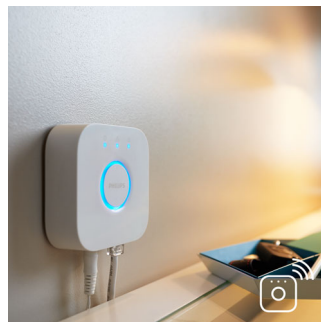

Full control with Hue bridge

Connect your Philips Hue lights with the bridge to unlock the endless possibilities of the system.