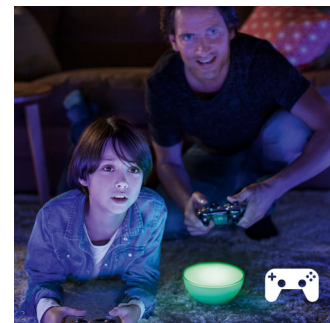

Light up your gaming

Lift your gaming experience to the next level. Download the third party apps and discover the amazing things you can do with Philips Hue.