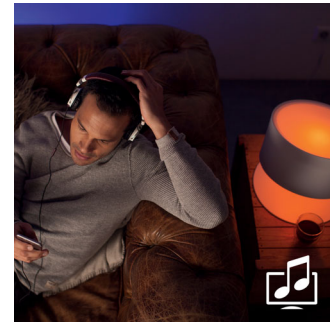

Sync with music and movies

Extend your TV viewing experience to the whole room or sync light to your favorite music and see how light reacts to the rhythm. Download the third party apps and discover the amazing things you can do with Philips Hue.