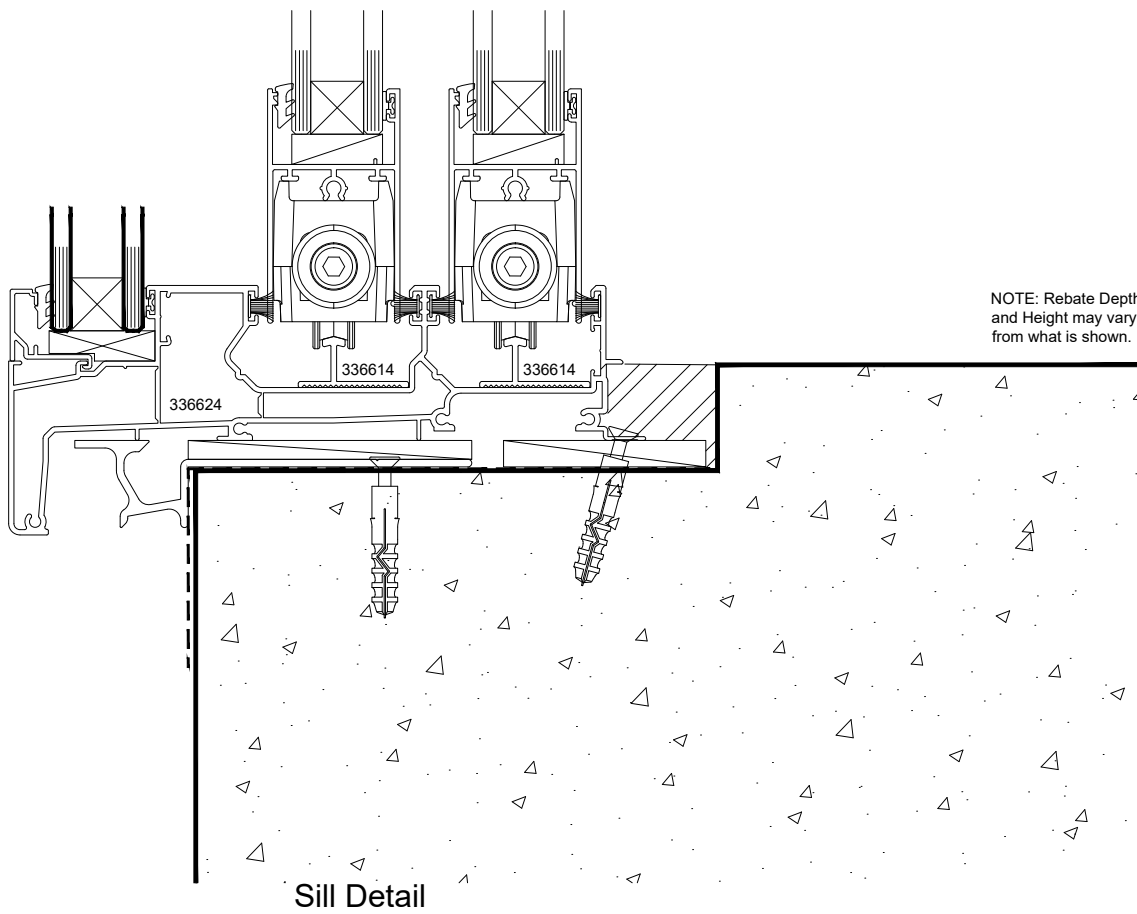

### Pacific Architectural Suite (40mm platform)

Stacker Door - Cavity Fixed - Plywood Sheet - Rebated Sill  
Chair Frame - -

QuickCode:A4DS6\_CLR

0800 397 263

technical@altus.co.nz  
www.designresource.co.nz