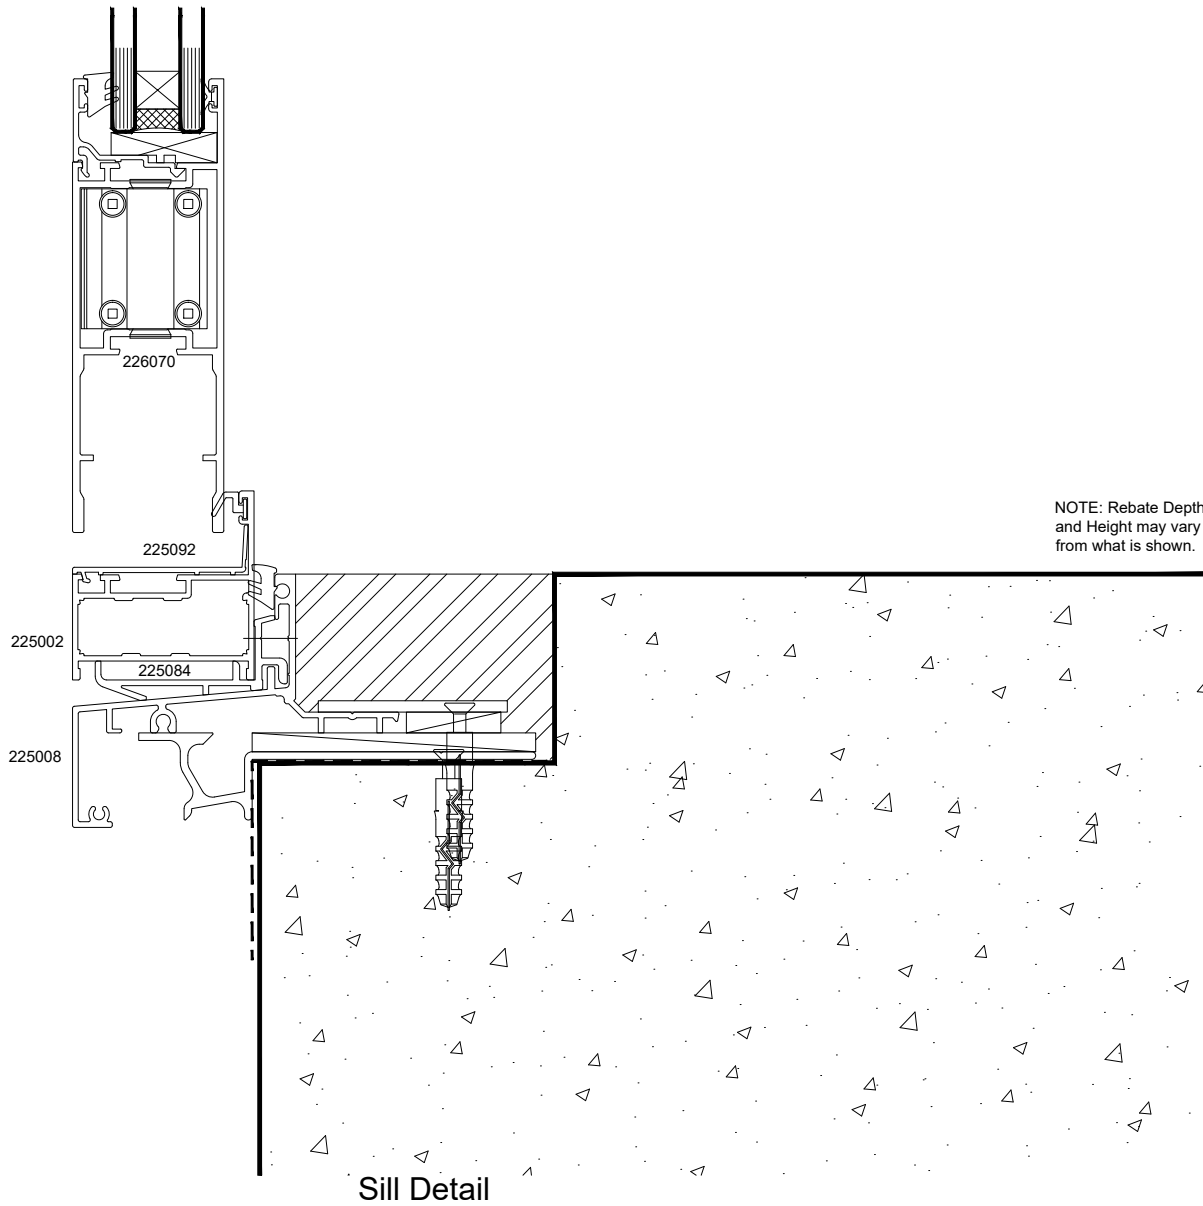

Atlantic High Performance Suite (48mm Platform)

Hinged Door - Cavity Fixed - Plywood Sheet - Rebated Sill
Chair Frame - -

QuickCode:A1DF4_CLR

0800 397 263

technical@altus.co.nz
www.designresource.co.nz

Disclaimer: This information is intended solely as a guide for use of Altus products. Before using you should ensure that the product is suitable for use in the specific application. Nothing in this information constitutes a statement of fitness for particular purpose and appropriate expert advice is to always be obtained. Altus makes no warranty regarding the use of this information with non-Altus products. This drawing is the property of Altus NZ Ltd.