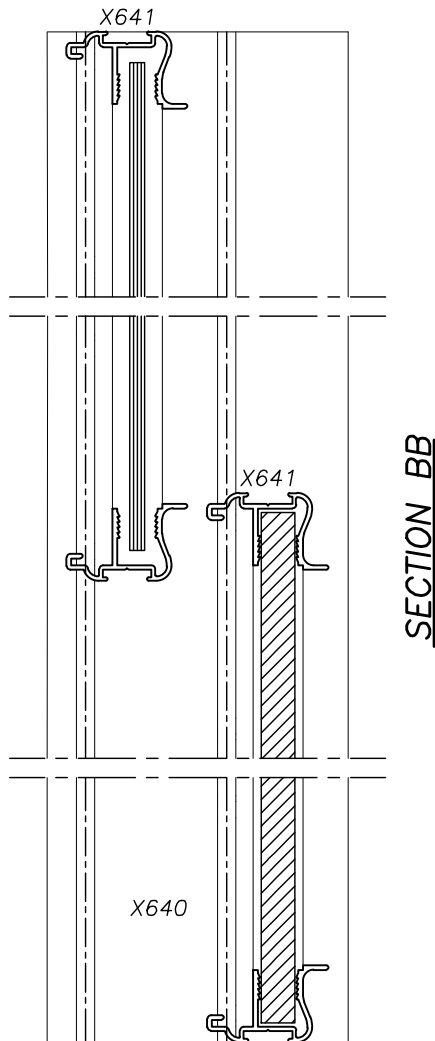

VIEW ON OUTSIDE OF DOOR

COPYRIGHT. THIS DRAWING IS THE PROPERTY OF ALUMINIUM SYSTEMS N.Z. LTD., AND MUST NOT BE USED, COPIED OR ITS CONTENTS DIVULGED WITHOUT THE WRITTEN CONSENT OF THE COMPANY.

| TITLE  |          |         |           |           |               |          |      |
|--|----------|---------|-----------|-----------|---------------|----------|------|
| <b>WARDROBE DOOR CUTTING FORMULAE</b>          |          |         |           |           |               |          |      |
| <b>HORIZONTAL SECTION THROUGH 2 PANEL DOOR</b> |          |         |           |           |               |          |      |
| DRAWN BY                                       | DATE     | REV. BY | REV. DATE | APP'D. BY | SCALE         | DRG No.  | REV. |
| B.C.D.   | 12-03-98 |         |           |           | 1/2 FULL SIZE | J03-4-06 |      |