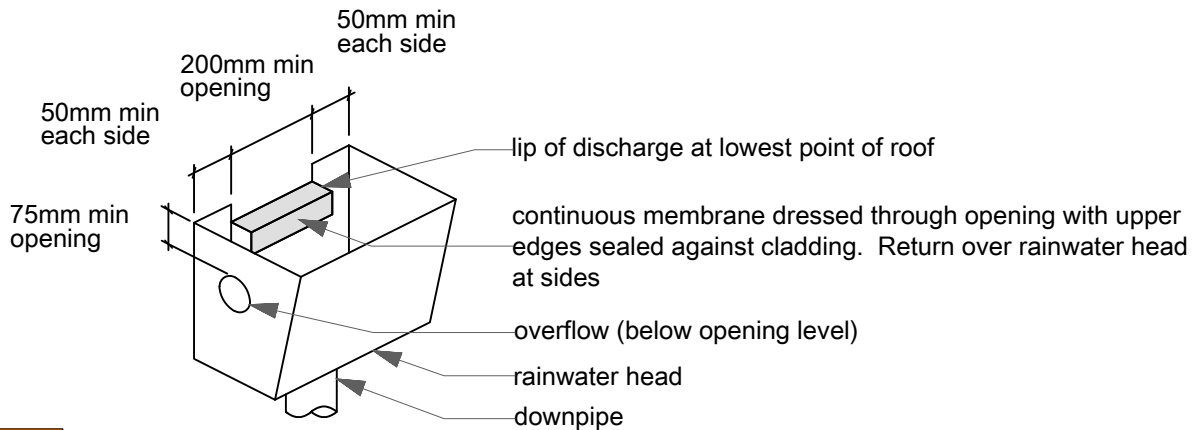

BRANZ Appraised
Appraisal No.510 [2013]

24A

SCALE: 1:5

Wall: Rainwater Head Opening

THERMASHELL