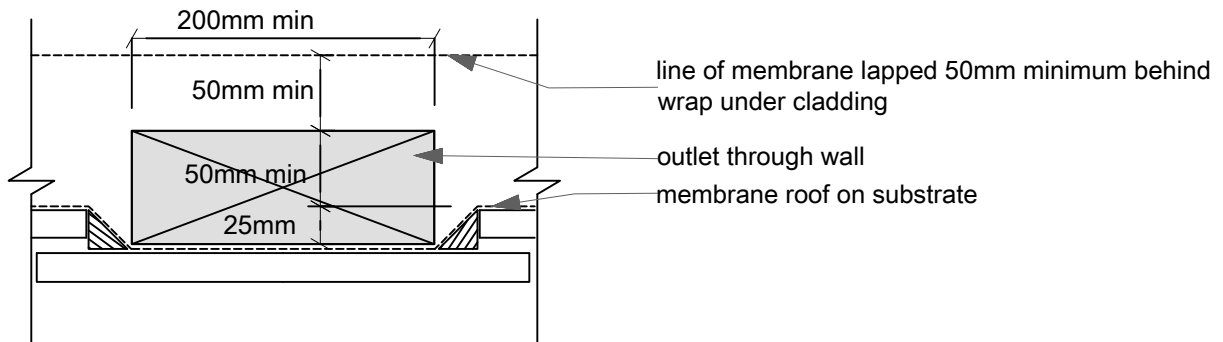

BRANZ Appraised
Appraisal No.510 [2013]

24A

SCALE: 1:5

Wall: Rainwater Head Opening

THERMASHELL