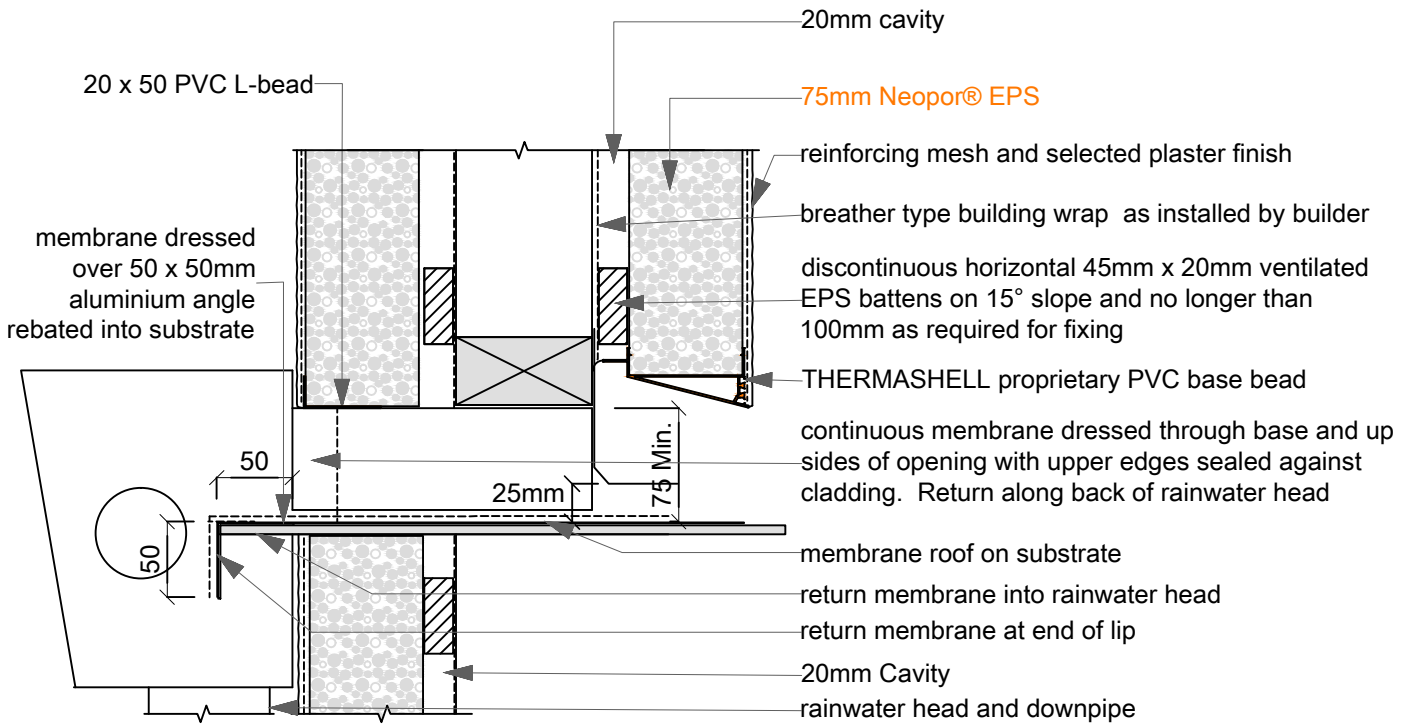

BRANZ Appraised
Appraisal No.510 [2013]

24A

SCALE: 1:5

Wall: Rainwater Head Opening

THERMASHELL