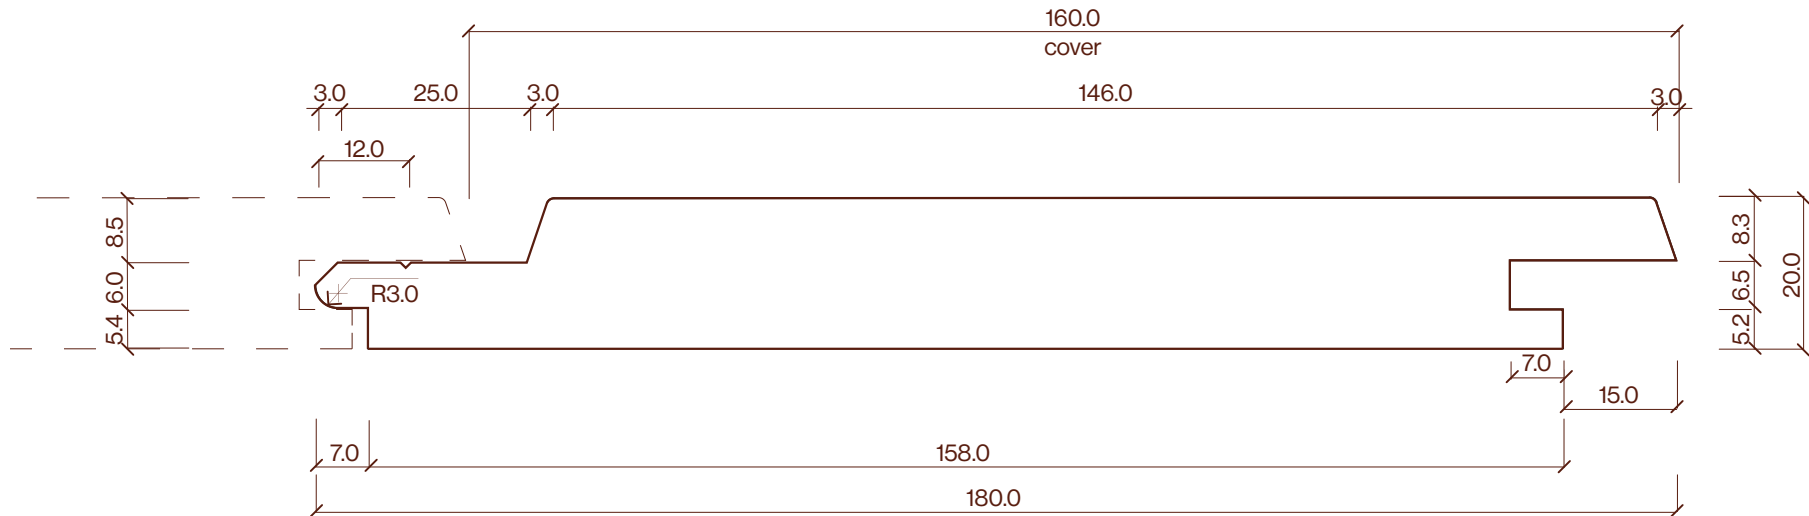

# WB10 180x20mm Profile Drawing

Category	Profile name	Size	Scale
Cladding	WB10	180x20mm	1:1

**P** +64 9 249 0100  
**E** info@abodo.co.nz  
**W** abodo.co.nz