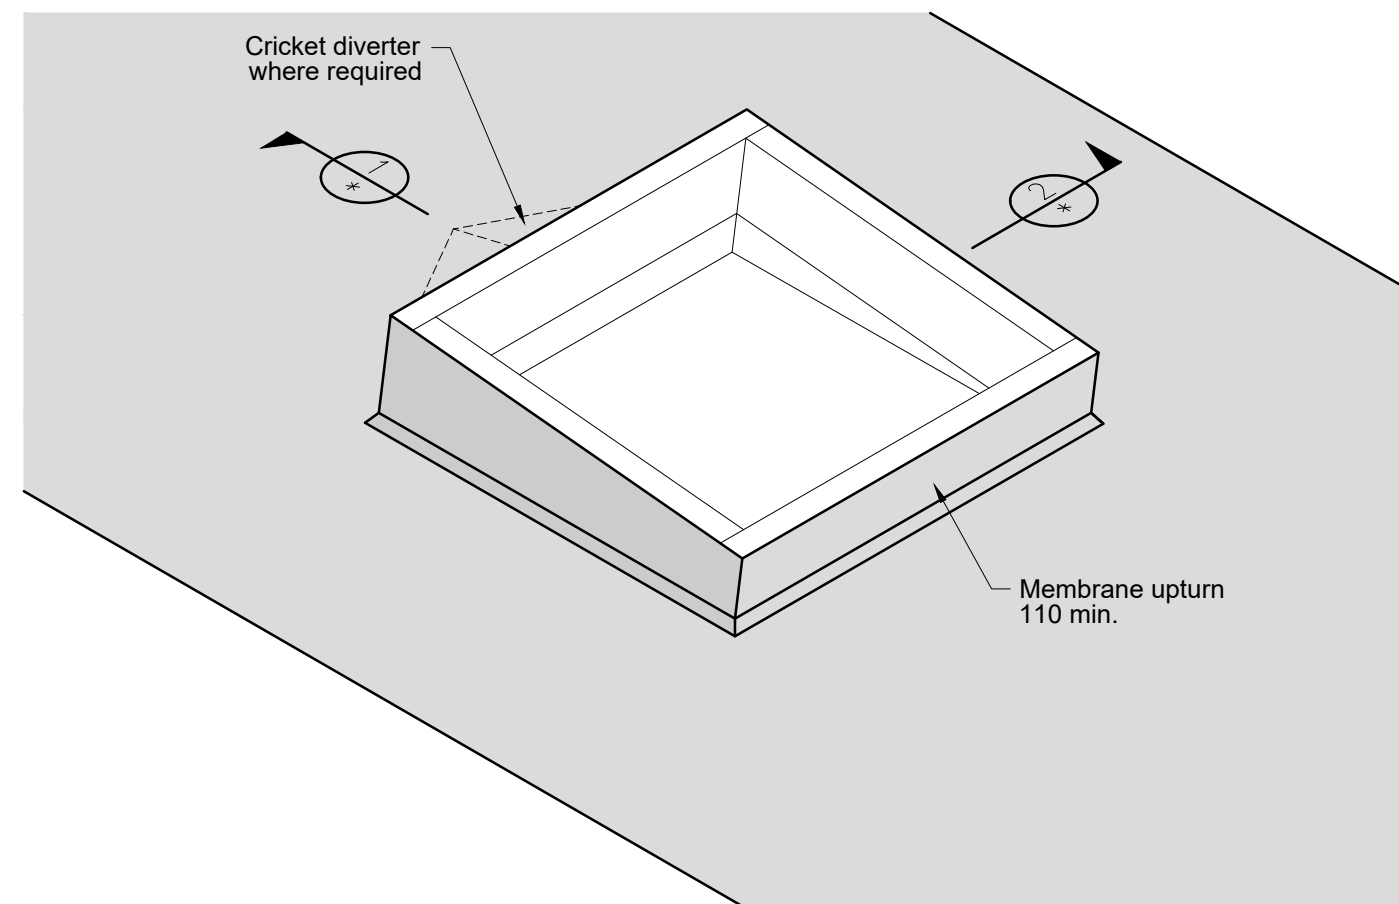

\* Dimensions to be in accordance with NZBC Clause E2

Suitable for roof pitch under 5°

Mega Roof Window (non-vent)			
Model No.	Daylight Dimension (mm)	Fixing Dimension (mm)	Overall Dimension (mm)
<b>MRW1616</b>	1535 x 1535	1635 x 1635	1660 x 1660
<b>MRW2014</b>	1890 x 1290	1990 x 1390	2015 x 1415
<b>MRW2418</b>	2275 x 1675	2375 x 1775	2400 x 1800
<b>MRW3014</b>	2890 x 1290	2990 x 1390	3015 x 1415