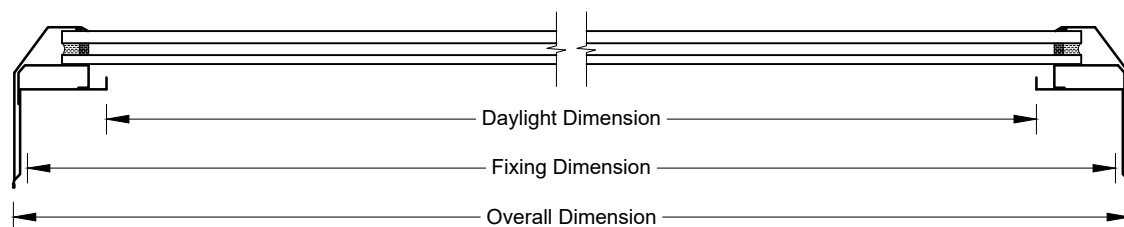

\* Dimensions to be in accordance with NZBC Clause E2

Suitable for roof pitch under 5°

Mega Roof Window (non-vent)			
Model No.	Daylight Dimension (mm)	Fixing Dimension (mm)	Overall Dimension (mm)
<b>MRW1616</b>	1535 x 1535	1635 x 1635	1660 x 1660
<b>MRW2014</b>	1890 x 1290	1990 x 1390	2015 x 1415
<b>MRW2418</b>	2275 x 1675	2375 x 1775	2400 x 1800
<b>MRW3014</b>	2890 x 1290	2990 x 1390	3015 x 1415

Not to scale, do not scale from drawing. All details are generic in nature and should be read in conjunction with the roofing manufacturers' standard penetration details.

ADLUX Industries Ltd. ©  
 36 Olive Road, Penrose  
 P.O. Box 13866, Auckland  
 New Zealand.  
 Ph: (09) 636 6866  
 Fax: (09) 636 6846  
 Email: sales@adlux.co.nz

**MEGA ROOF WINDOW non-vent (Double Glazed)**  
**MEMBRANE ROOFING (Pitched Upstand)**  
 For roofs less than 5°

DATE: 13/02/19

DWG No: MRW-MEM-PU