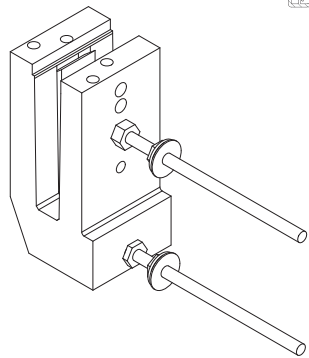

Clearline® Pool Fencing

Clearline®
Pool fencing/Balustrades/Windbreak

www.glassvice.com

Glass Vice®
0800 700 797
www.glassvice.com

Office and Showroom: 24c William Pickering Drive,
Albany, Auckland
Phone: 09 414 6565
Email: info@glassvice.com