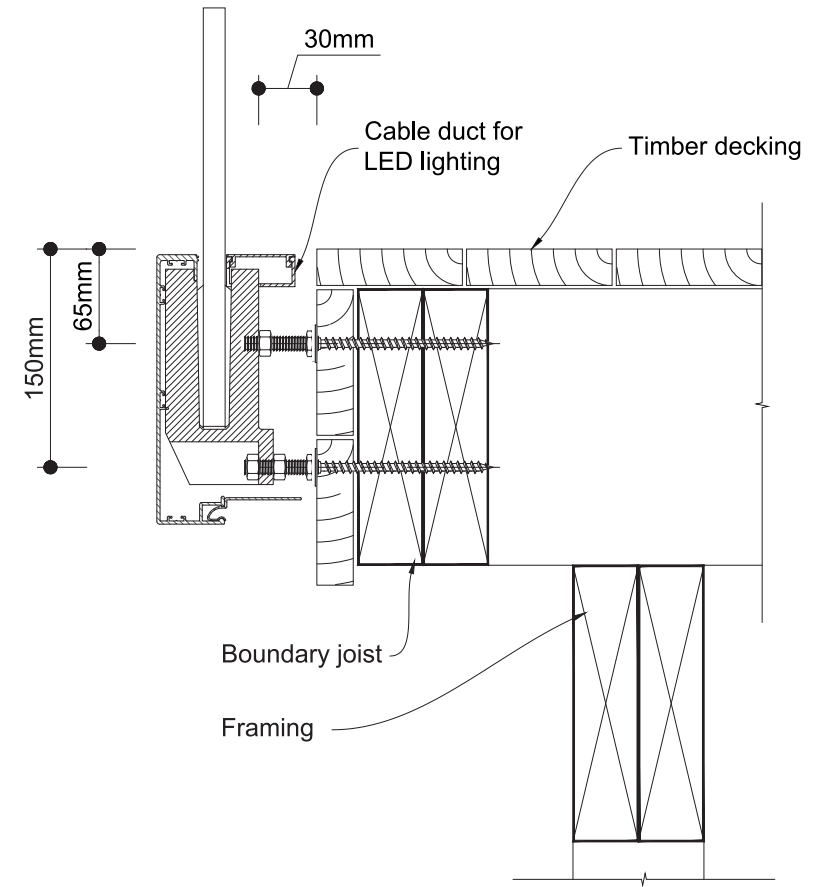

Clearline® Pool Fencing

Clearline®
Pool fencing/Balustrades/Windbreak

www.glassvice.com

Glass Vice®
0800 700 797
www.glassvice.com

Office and Showroom: 24c William Pickering Drive,
Albany, Auckland
Phone: 09 414 6565
Email: info@glassvice.com