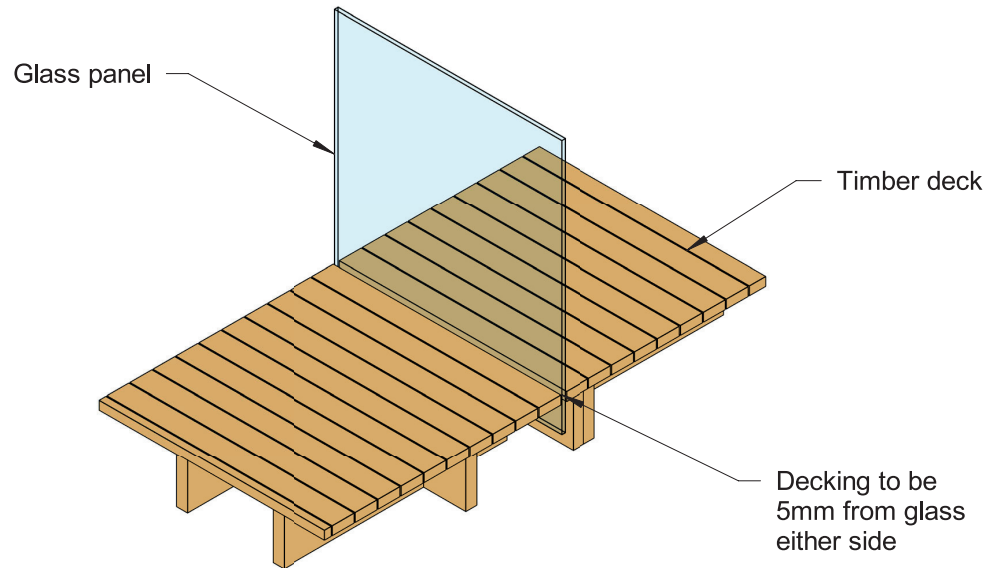

Clearline® Pool Fencing

Clearline®
Pool fencing/Balustrades/Windbreak

www.glassvice.com

Glass Vice®
0800 700 797
www.glassvice.com

Office and Showroom: 24c William Pickering Drive,
Albany, Auckland
Phone: 09 414 6565
Email: info@glassvice.com