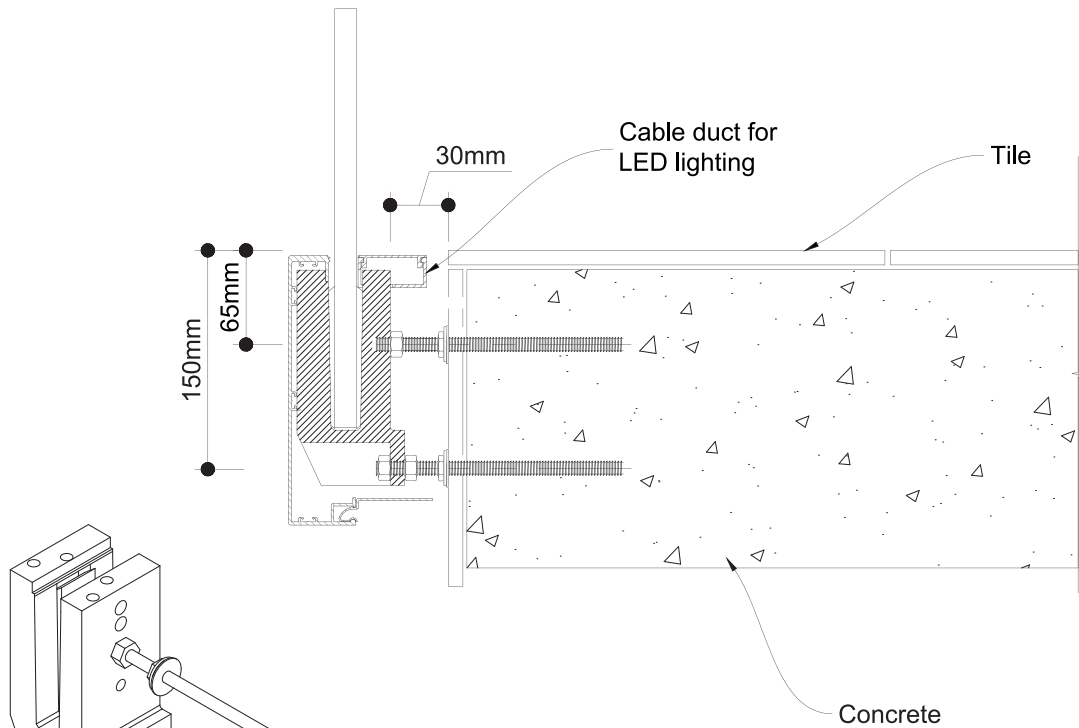

Clearline® Pool Fencing

Clearline®
Pool fencing/Balustrades/Windbreak

www.glassvice.com

Glass Vice®
0800 700 797
www.glassvice.com

Office and Showroom: 24c William Pickering Drive,
Albany, Auckland
Phone: 09 414 6565
Email: info@glassvice.com