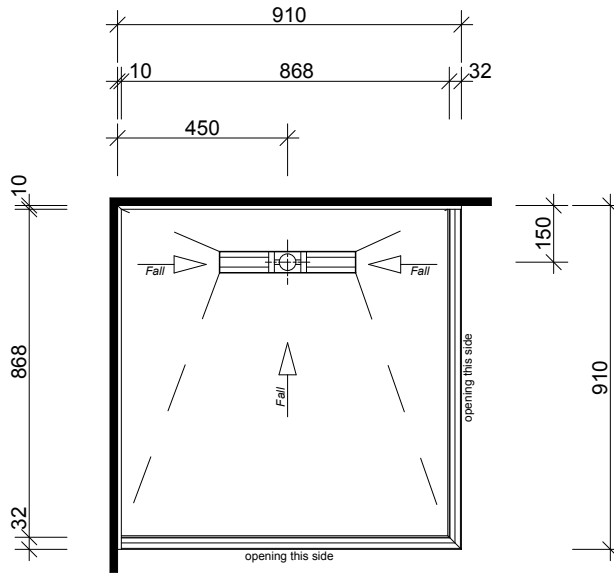

HALO BASE

LH Drain

RH Drain

SCREEN OPTION
Screens are reversible