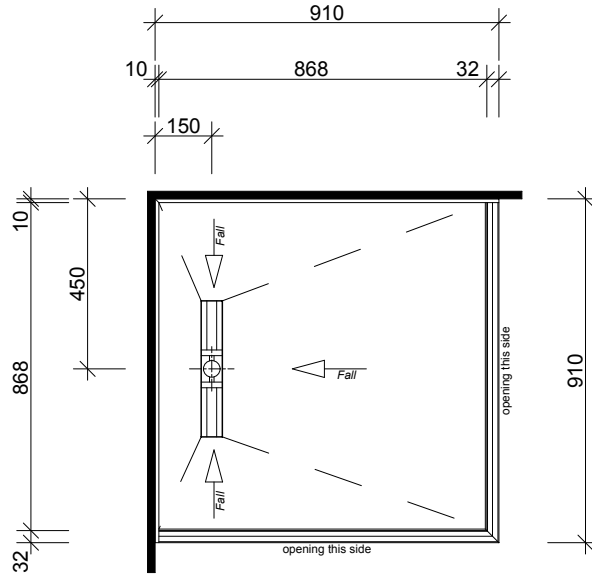

HALO BASE

LH Drain

RH Drain

SCREEN OPTION
Screens are reversible