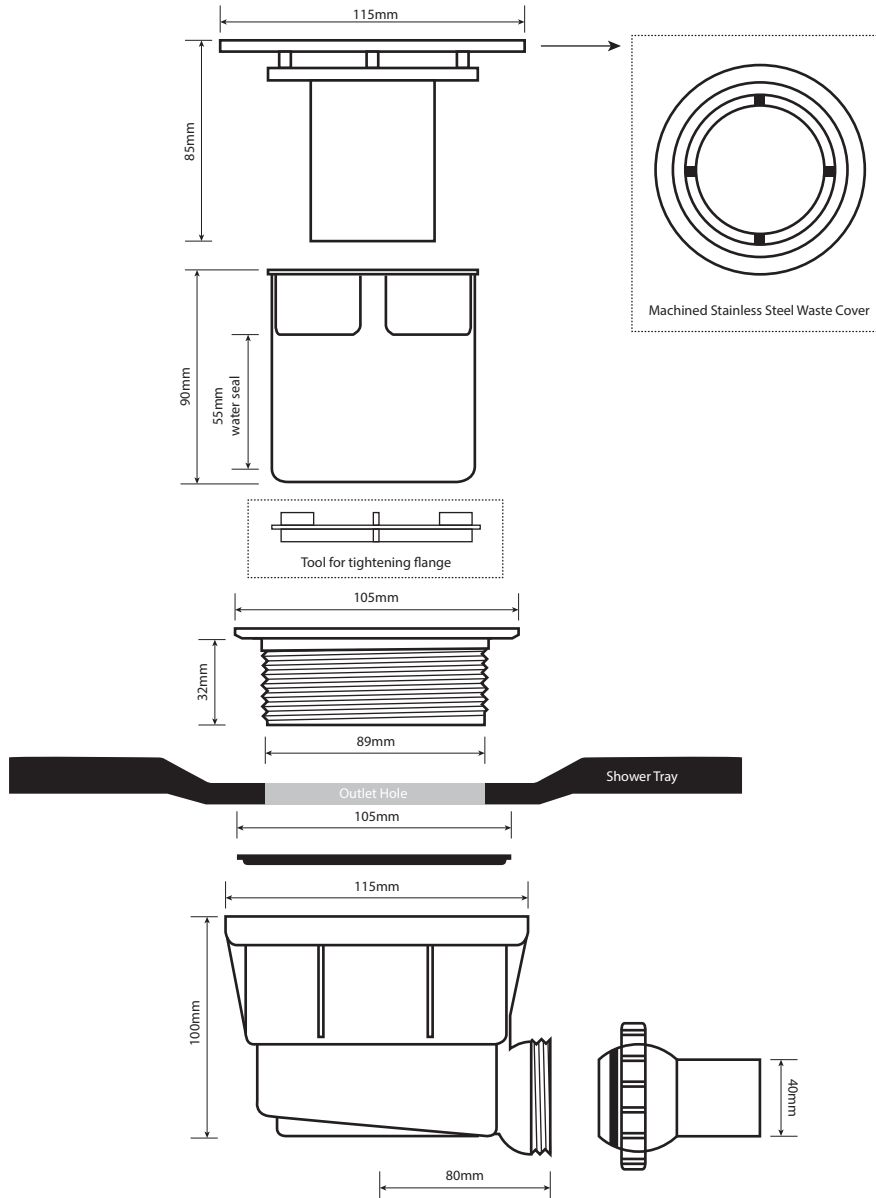

ATLANTIS BLACK PEARL

WASTE FITTING SPECIFICATION

90 x 40mm Shower Trap (side outlet)

(does not apply to LINEA QUATTRO, Easytile or Ebony & Ivory showers)

Waste once assembled

90x40 EasyClean Waste