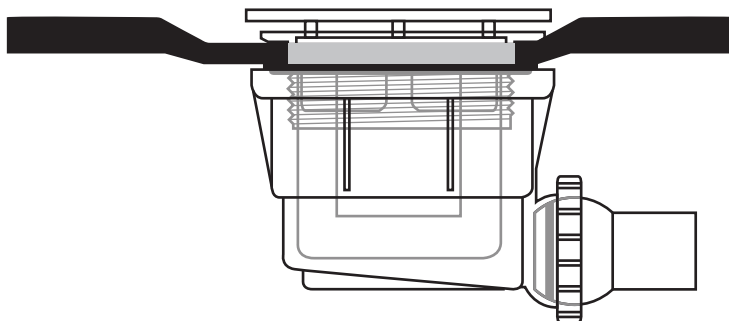

ATLANTIS BLACK PEARL

WASTE FITTING SPECIFICATION

90 x 40mm Shower Trap (side outlet)

(does not apply to LINEA QUATTRO, Easytile or Ebony & Ivory showers)

Waste once assembled

90x40 EasyClean Waste