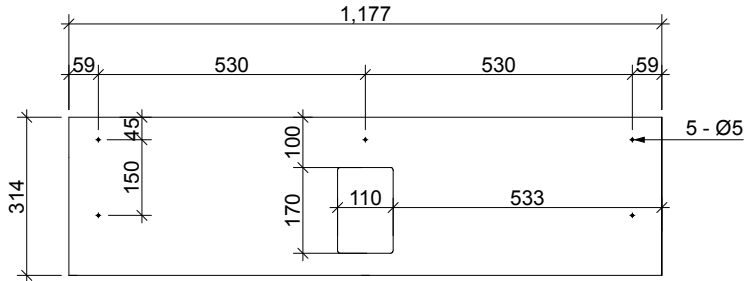

EI - SCH - 1200 VANITY

CABINET OVERALL

FRAME

DRAWER FRONT

FRAME REAR

EI - SCH - 1200 LH VANITY

CABINET OVERALL

FRAME

DRAWER FRONT

FRAME REAR

EI - SCH - 1200 RH VANITY

CABINET OVERALL

FRAME

DRAWER FRONT

FRAME REAR