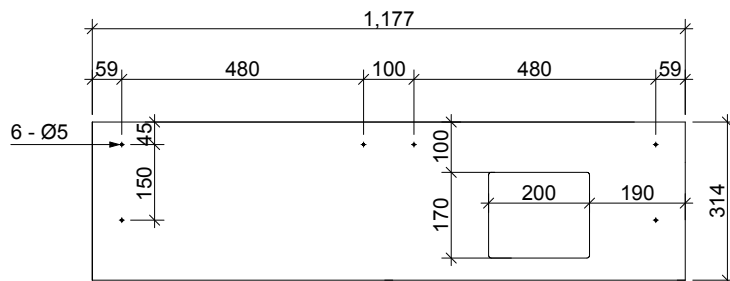

DRAWER FRONT

FRAME REAR

EI - SCH - 1200 RH VANITY

CABINET OVERALL

FRAME

DRAWER FRONT

FRAME REAR