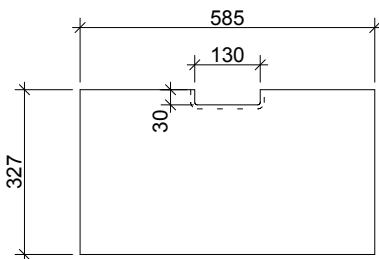

EI - SCH - 1200 VANITY

CABINET OVERALL

FRAME

DRAWER FRONT

FRAME REAR

EI - SCH - 1200 LH VANITY

CABINET OVERALL

FRAME

DRAWER FRONT

FRAME REAR

EI - SCH - 1200 RH VANITY

CABINET OVERALL

FRAME

DRAWER FRONT

FRAME REAR