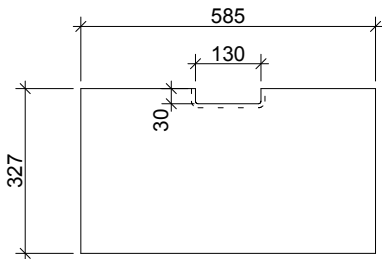

EI - SCH - 1200 VANITY

CABINET OVERALL

FRAME

DRAWER FRONT

FRAME REAR

EI - SCH - 1200 LH VANITY

CABINET OVERALL

FRAME

DRAWER FRONT

FRAME REAR

EI - SCH - 1200 RH VANITY

CABINET OVERALL

FRAME

DRAWER FRONT

FRAME REAR