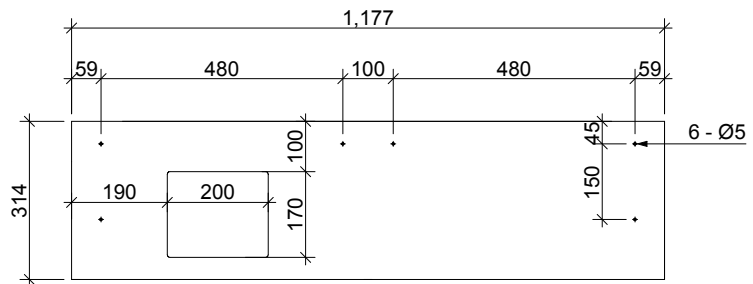

EI - SCH - 1200 VANITY

CABINET OVERALL

FRAME

DRAWER FRONT

FRAME REAR

EI - SCH - 1200 LH VANITY

CABINET OVERALL

FRAME

DRAWER FRONT

FRAME REAR

EI - SCH - 1200 RH VANITY

CABINET OVERALL

FRAME

DRAWER FRONT

FRAME REAR