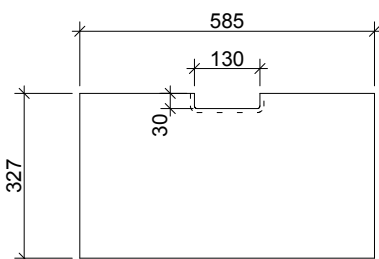

DRAWER FRONT

FRAME REAR

EI - SCH - 1200 RH VANITY

CABINET OVERALL

FRAME

DRAWER FRONT

FRAME REAR