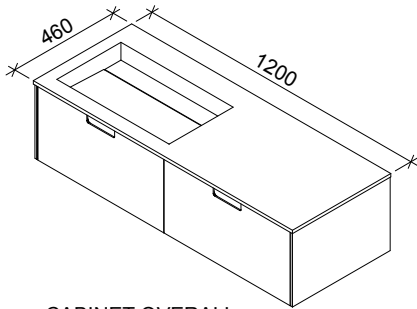

EI - SCH - 1200 VANITY

CABINET OVERALL

FRAME

DRAWER FRONT

FRAME REAR

EI - SCH - 1200 LH VANITY

CABINET OVERALL

FRAME

DRAWER FRONT

FRAME REAR

EI - SCH - 1200 RH VANITY

CABINET OVERALL

FRAME

DRAWER FRONT

FRAME REAR