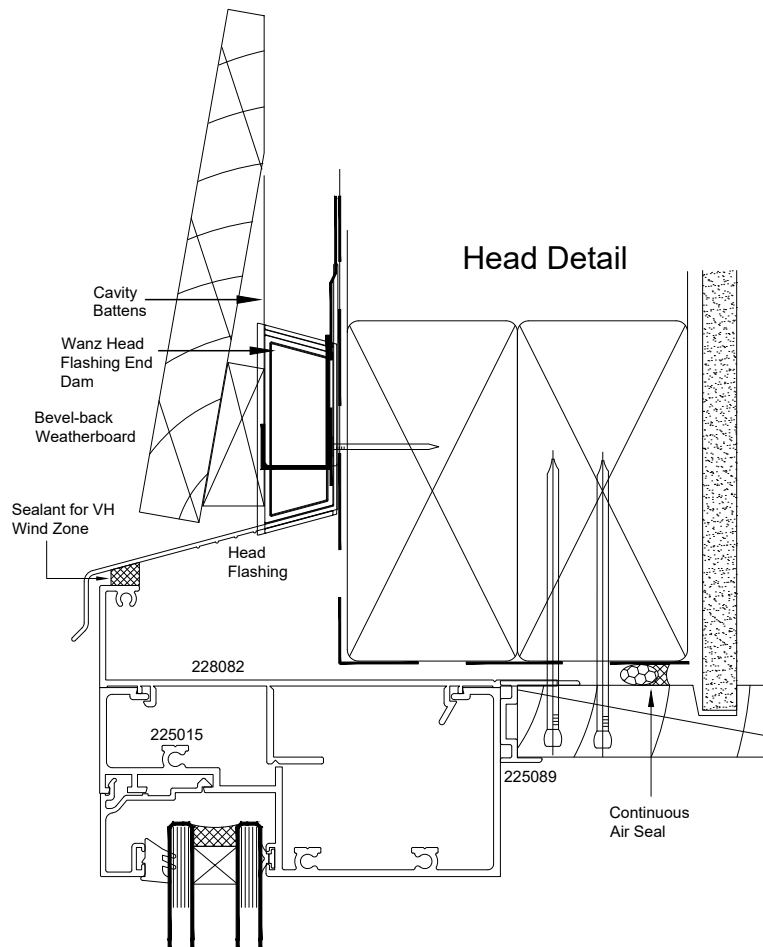

Atlantic High Performance Suite (48mm Platform)

Hinged Door - Cavity Fixed - Bevel Back Weatherboards - Head
106 Frame - Standard - Fixed Overlite Head

QuickCode:A1DF4_CBH

0800 397 263

technical@altus.co.nz
www.designresource.co.nz