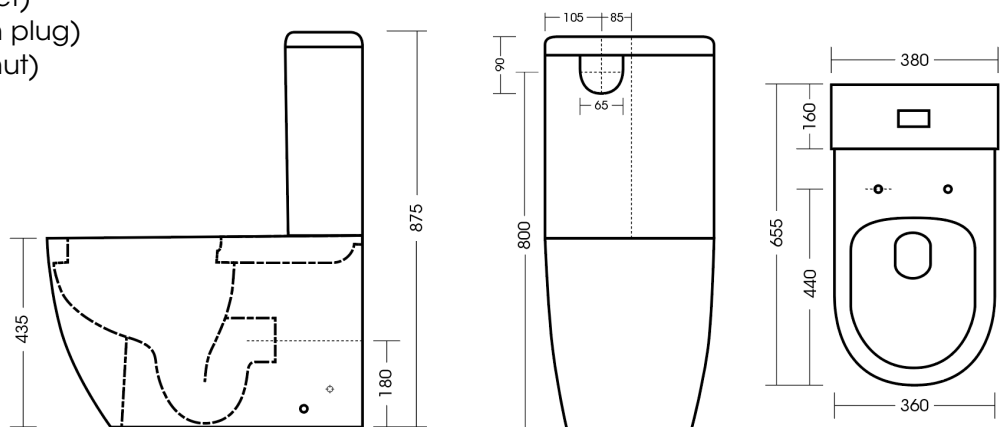

LE·VIVI

TECHNICAL DATA SHEET

MARBELLA

Back-to-wall Toilet Suite

LEVMARBTW

Features:

- Extra height pan 435mm
- Full Back-to-wall suite
- Optional bottom entry if required**
- Standard back-to-wall P pan
- Soft close, quick release UF seat

Specifications:

- Universal pan connector supplied
- WDI inlet/outlet valves
- 'S' set out 140-220mm
- 4-Star WELS water rating, 4.5/3 litre flush

Parts Description:

- LEVMARCI (Cistern)
- LEVMARPAN (Pan)
- LEVMARSEAT (Seat)
- THX918 (Pan Connector)
- LEVB4910T (Flushing Valve)
- LEV3200 (Back Entry Inlet Valve)
- LEVB5602K (Push Button Set)
- LEVB7051 (Cistern Bolt Set)
- LEVB9041 (15mm cistern plug)
- LEV301826 (Gasket/Donut)

Colour:

- White

Warranty:

- 7 years

** A Flexi hose would be required if connecting for bottom entry.

ACCESSORIES, WASTES AND TAPWARE NOT INCLUDED UNLESS STATED. PLEASE NOTE MEASUREMENTS ARE NOMINAL ONLY. PLEASE MEASURE PRODUCT ON SITE