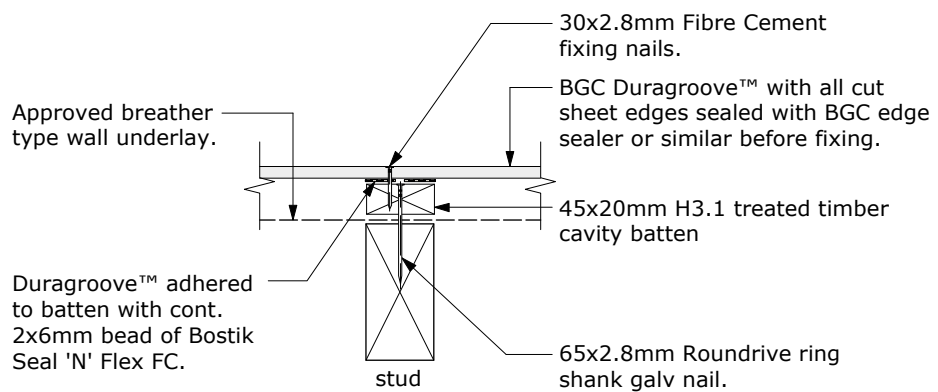

Cavity Batten Note:

Refer to cavity batten layout for batten sizes, types, spacings & fixings.

PROFILE **BGC Duragroove™**

DATE Nov 2011

DETAIL **Intermediate Stud fixing - Nail fixing**

SCALE 1:5 @ A4

DETAIL NO. **D 09**