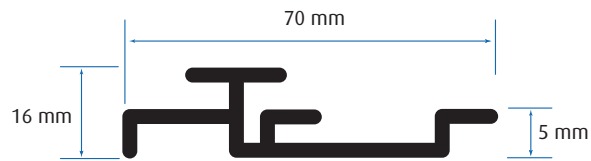

Accessories

Thermoclick - Sealer Tape

Thermoclick - Breather Tape

Thermoclick - Face Fix Key Bracket

The Thermoclick fix key bracket must be fixed with at least two screws to the purlin.

The Thermoclick fix key bracket must be positioned on the purlin and be pushed against the panel and located in the groove.