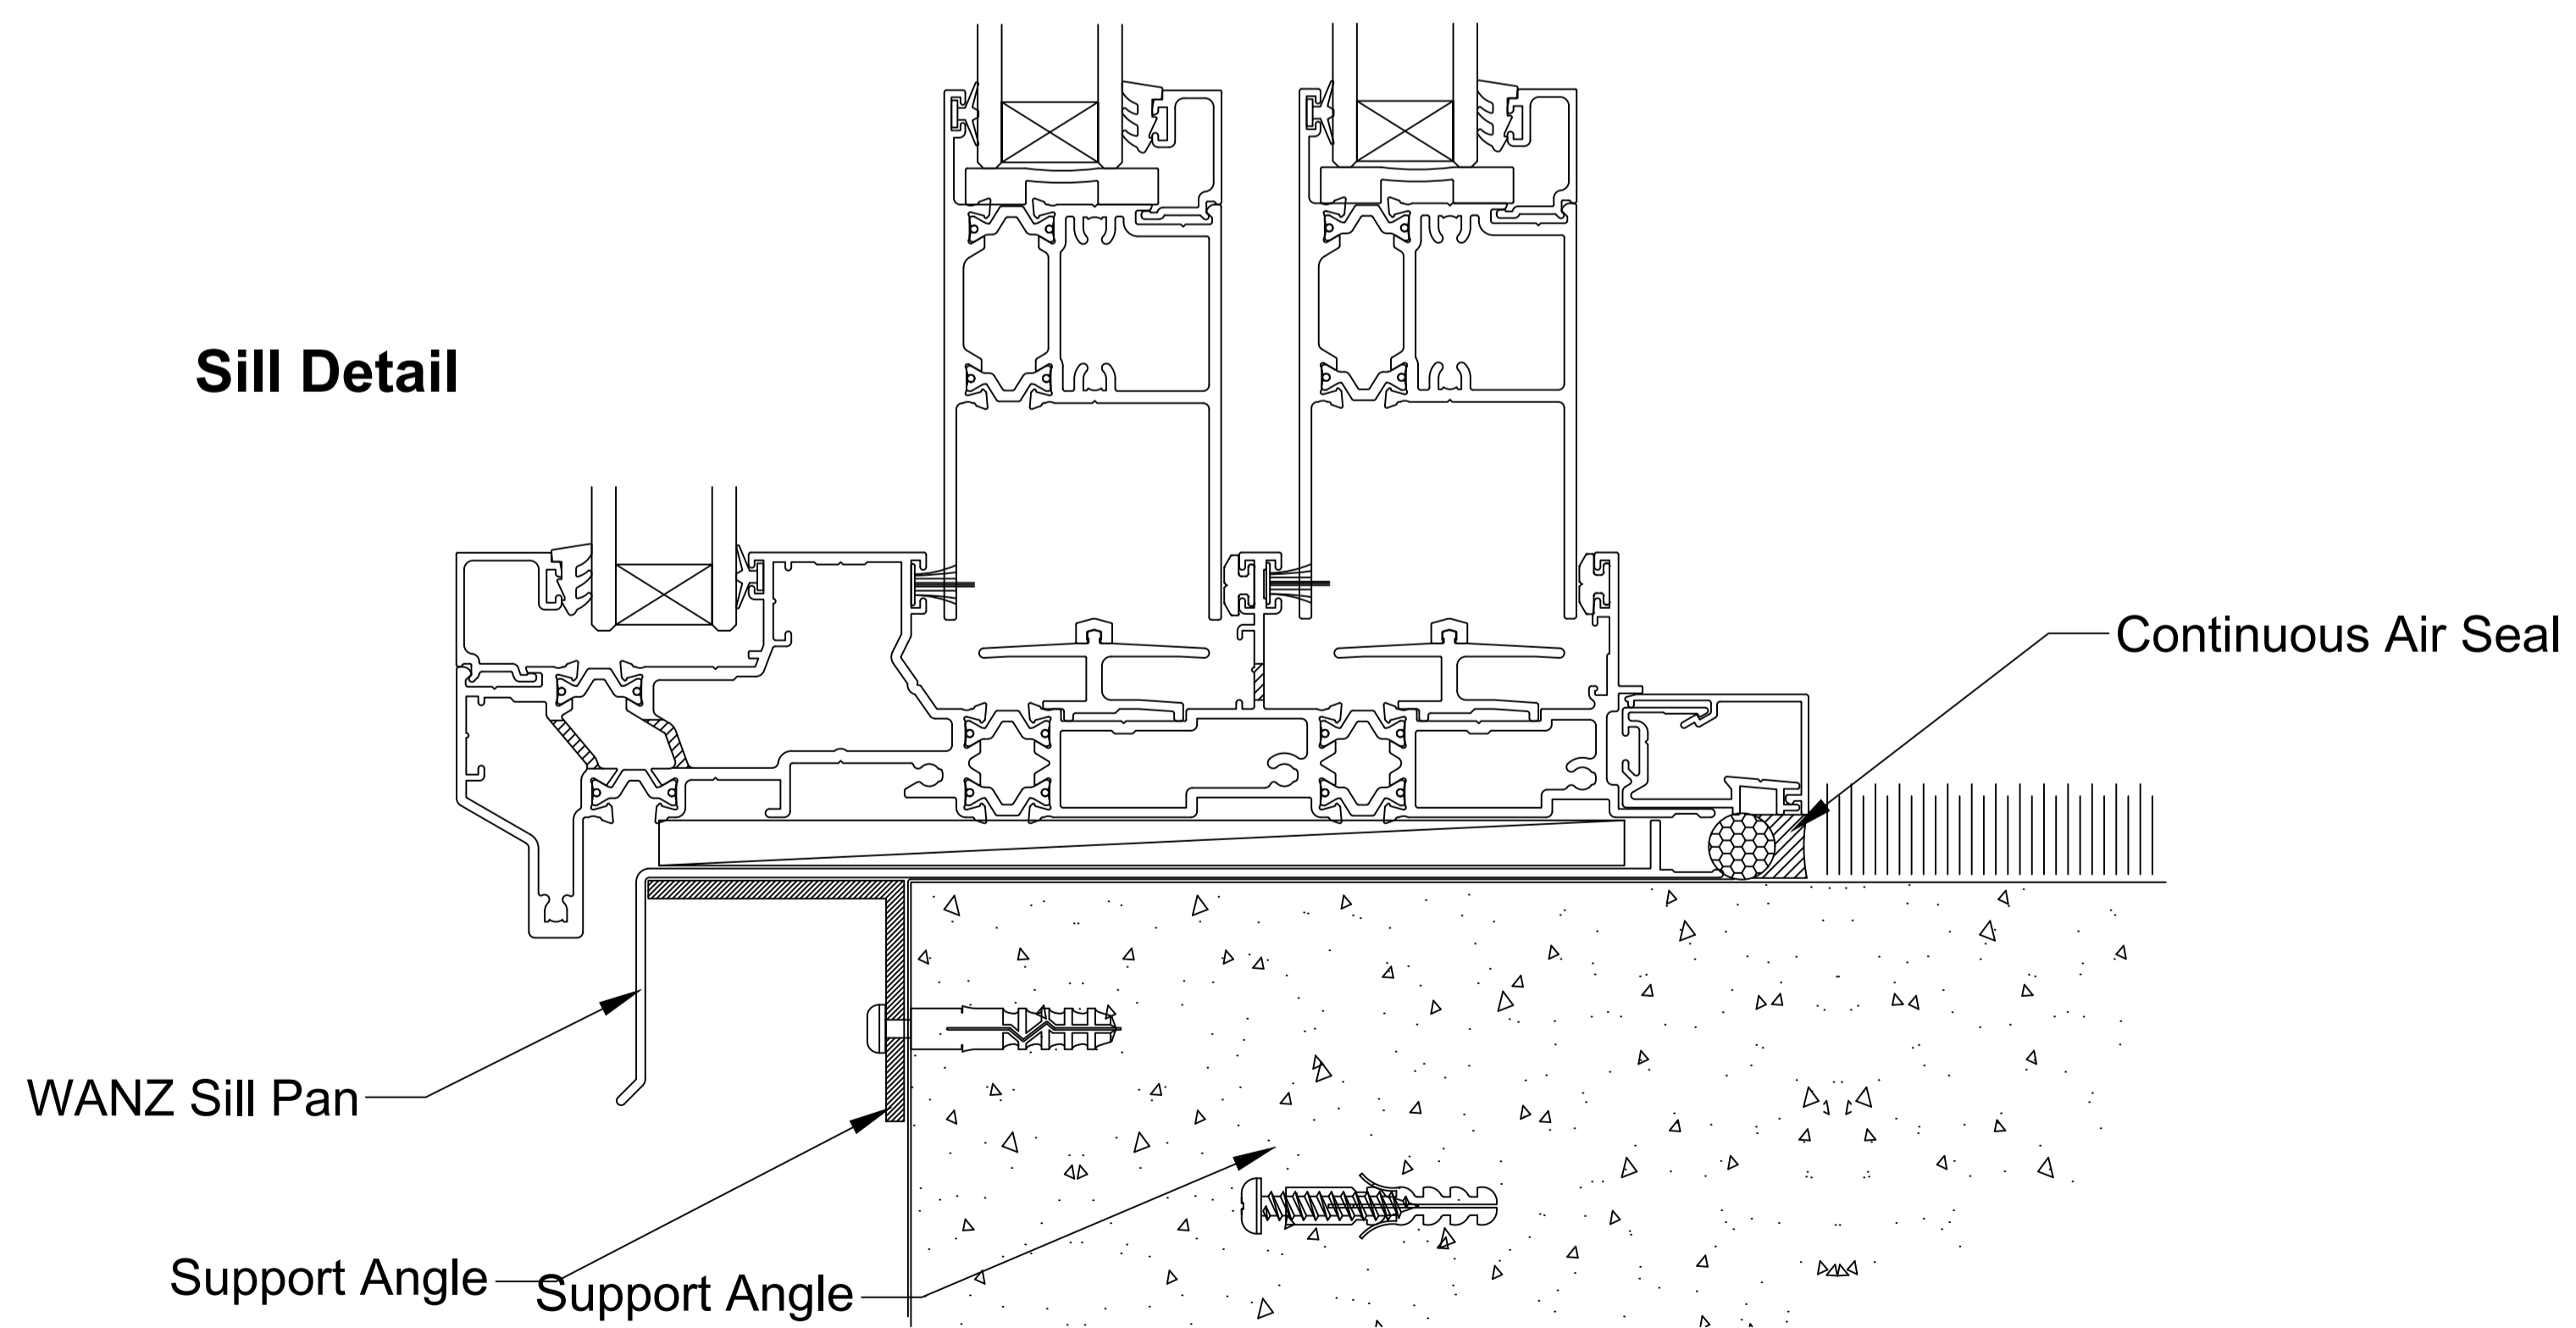

Head Detail

Sill Detail

Jamb Detail

This document is intended as a guide only and is to be used in conjunction with
 The Wanz Guide to Window Installation as described in E2/AS1 Amendment 5 (see link below)
<http://www.wanz.org.nz/download/WANZ%20Guide%20to%20E2%20AS1%20Amd%206%20V1.3%20Dec%202014.pdf>

OMEGA WINDOWS AND DOORS
BIFOLD DOOR
400 SERIES THERMAL

BOARD & BATTEN

50.0
 SCALE 1:1 @ A1

This document is intended as a guide only and is to be used in conjunction with
 The Wanz Guide to Window Installation as described in E2/AS1 Amendment 5 (see link below)
<http://www.wanz.org.nz/download/WANZ%20Guide%20to%20E2%20AS1%20Amd%206%20V1.3%20Dec%202014.pdf>