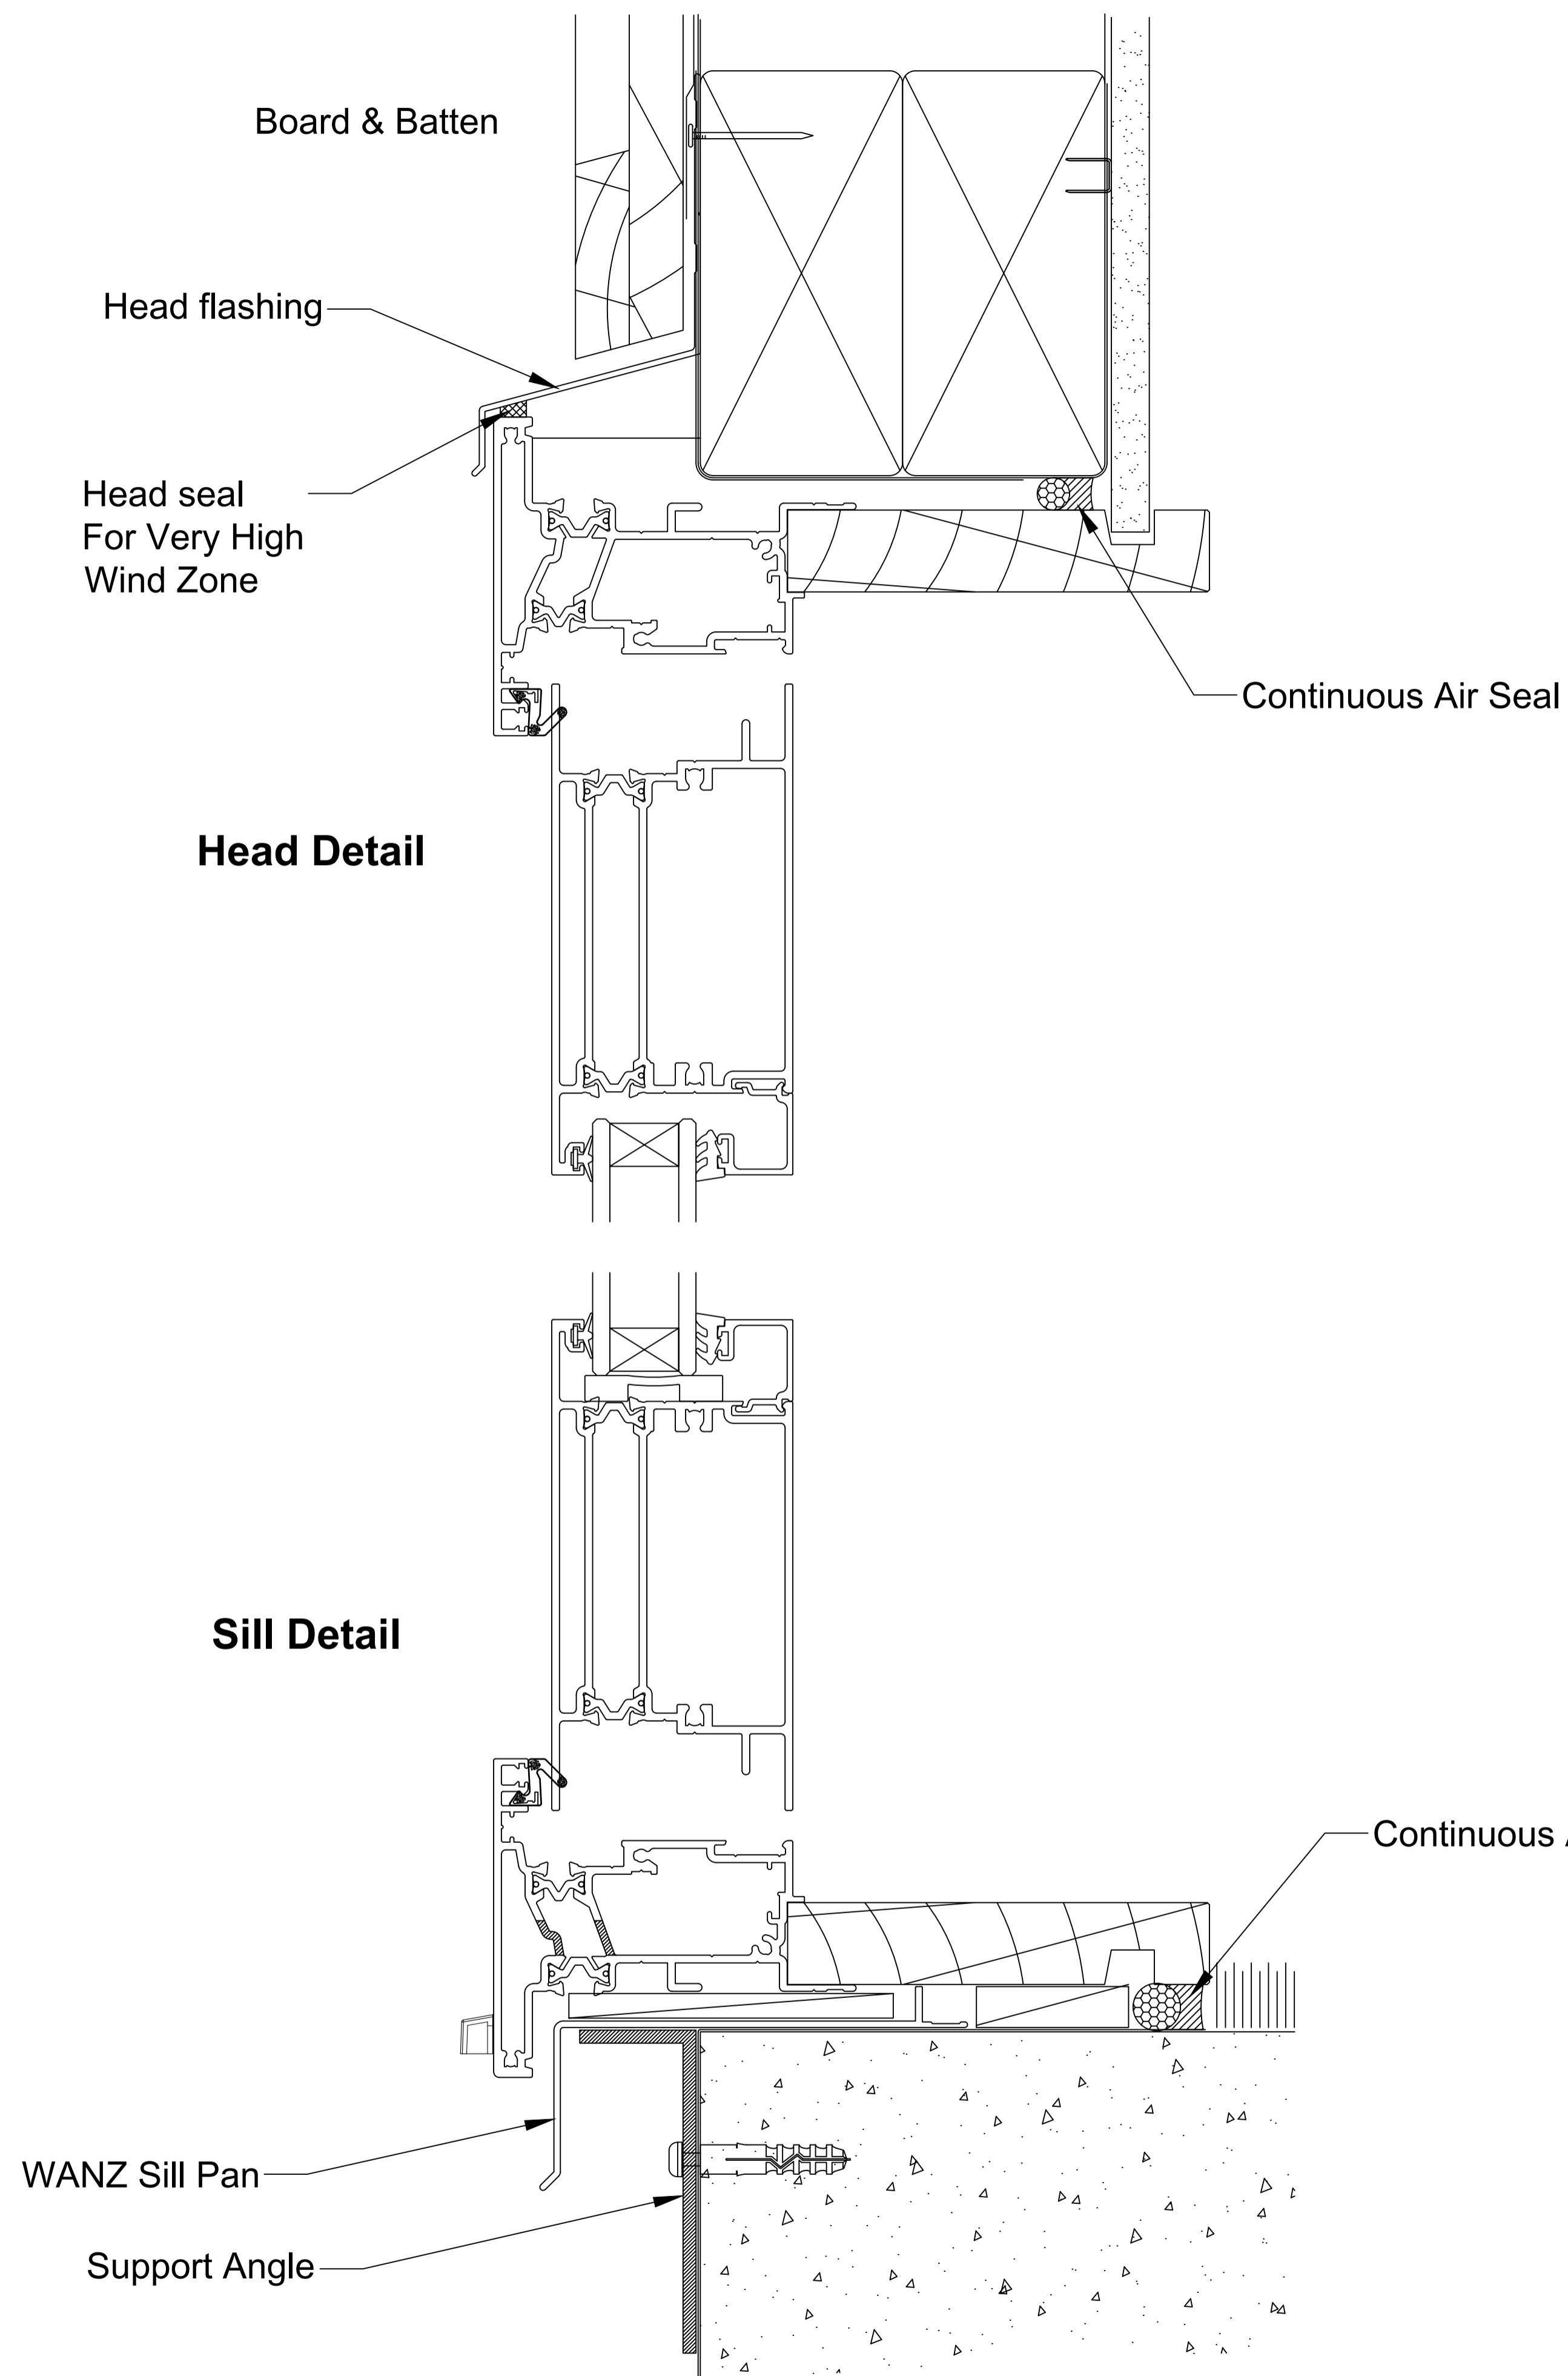

Head Detail

Sill Detail

Jamb Detail

This document is intended as a guide only and is to be used in conjunction with
 The Wanz Guide to Window Installation as described in E2/AS1 Amendment 5 (see link below)
<http://www.wanz.org.nz/download/WANZ%20Guide%20to%20E2%20AS1%20Amd%206%20V1.3%20Dec%202014.pdf>

OMEGA WINDOWS AND DOORS
BIFOLD DOOR
400 SERIES THERMAL

BOARD & BATTEN

50.0
 SCALE 1:1 @ A1

This document is intended as a guide only and is to be used in conjunction with
 The Wanz Guide to Window Installation as described in E2/AS1 Amendment 5 (see link below)
<http://www.wanz.org.nz/download/WANZ%20Guide%20to%20E2%20AS1%20Amd%206%20V1.3%20Dec%202014.pdf>