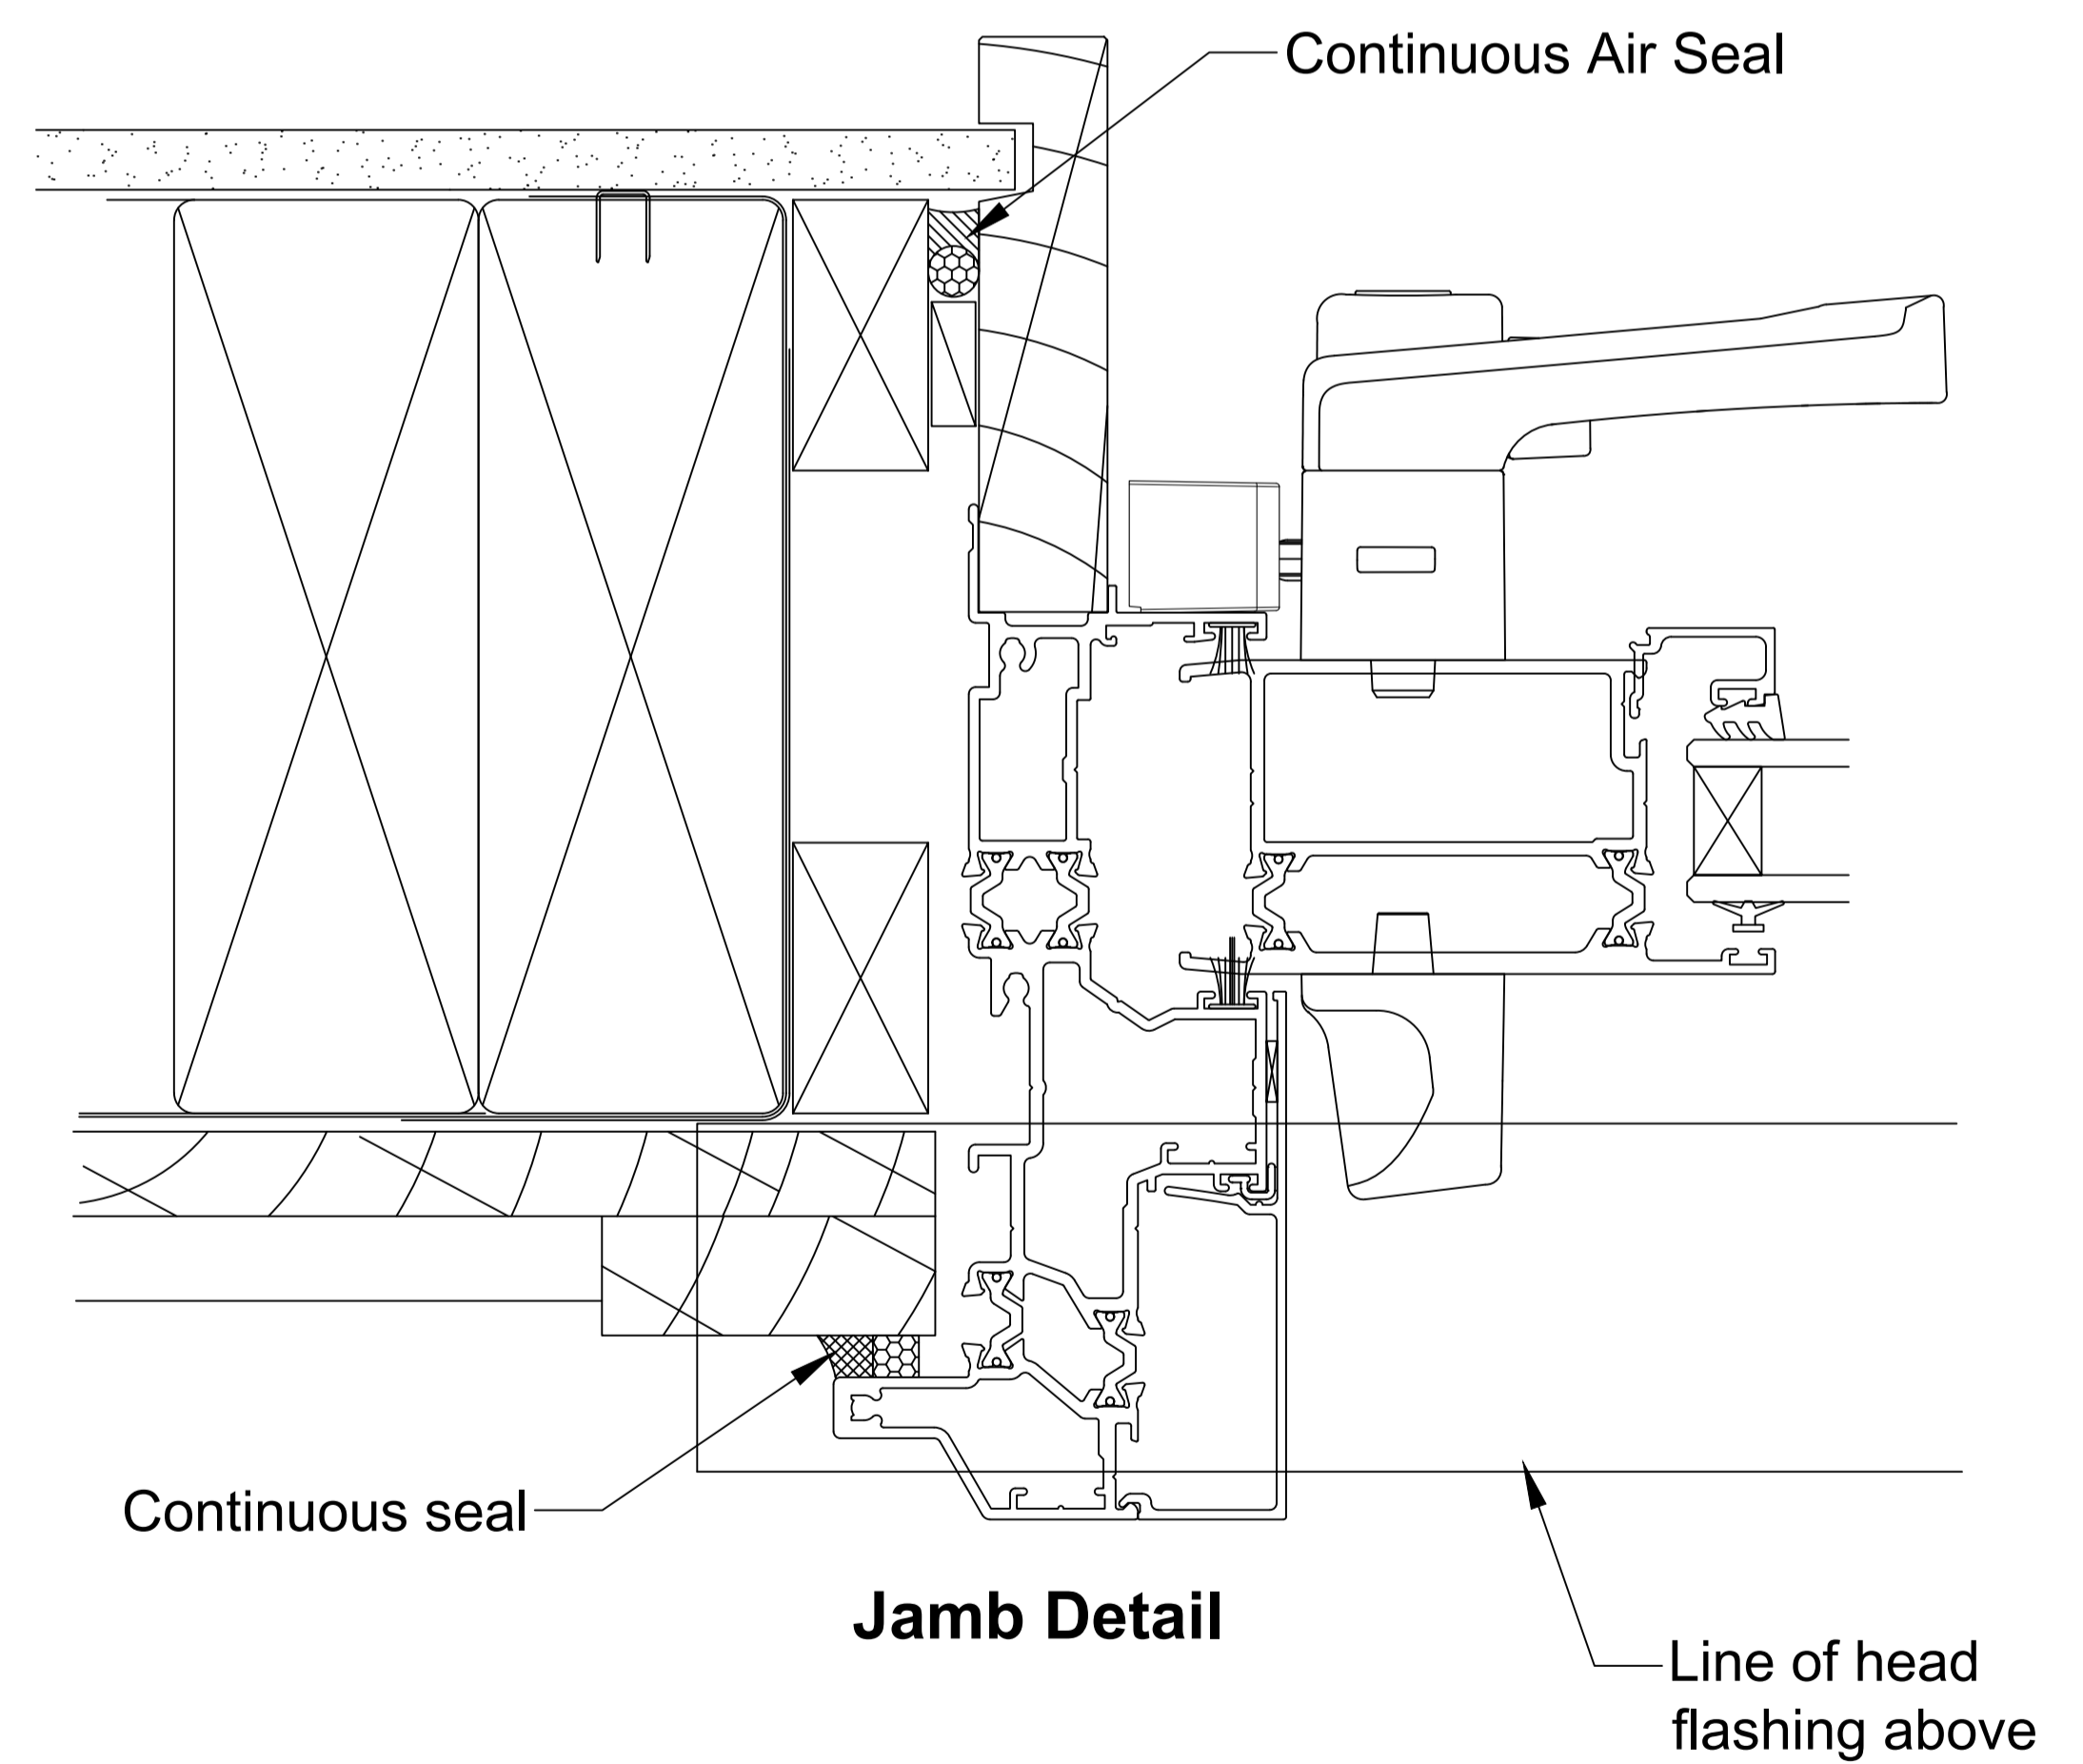

Head Detail

Sill Detail

Jamb Detail

This document is intended as a guide only and is to be used in conjunction with
 The Wanz Guide to Window Installation as described in E2/AS1 Amendment 5 (see link below)
<http://www.wanz.org.nz/download/WANZ%20Guide%20to%20E2%20AS1%20Amd%206%20V1.3%20Dec%202014.pdf>

OMEGA WINDOWS AND DOORS
BIFOLD DOOR
400 SERIES THERMAL

BOARD & BATTEN

50.0
 SCALE 1:1 @ A1

This document is intended as a guide only and is to be used in conjunction with
 The Wanz Guide to Window Installation as described in E2/AS1 Amendment 5 (see link below)
<http://www.wanz.org.nz/download/WANZ%20Guide%20to%20E2%20AS1%20Amd%206%20V1.3%20Dec%202014.pdf>