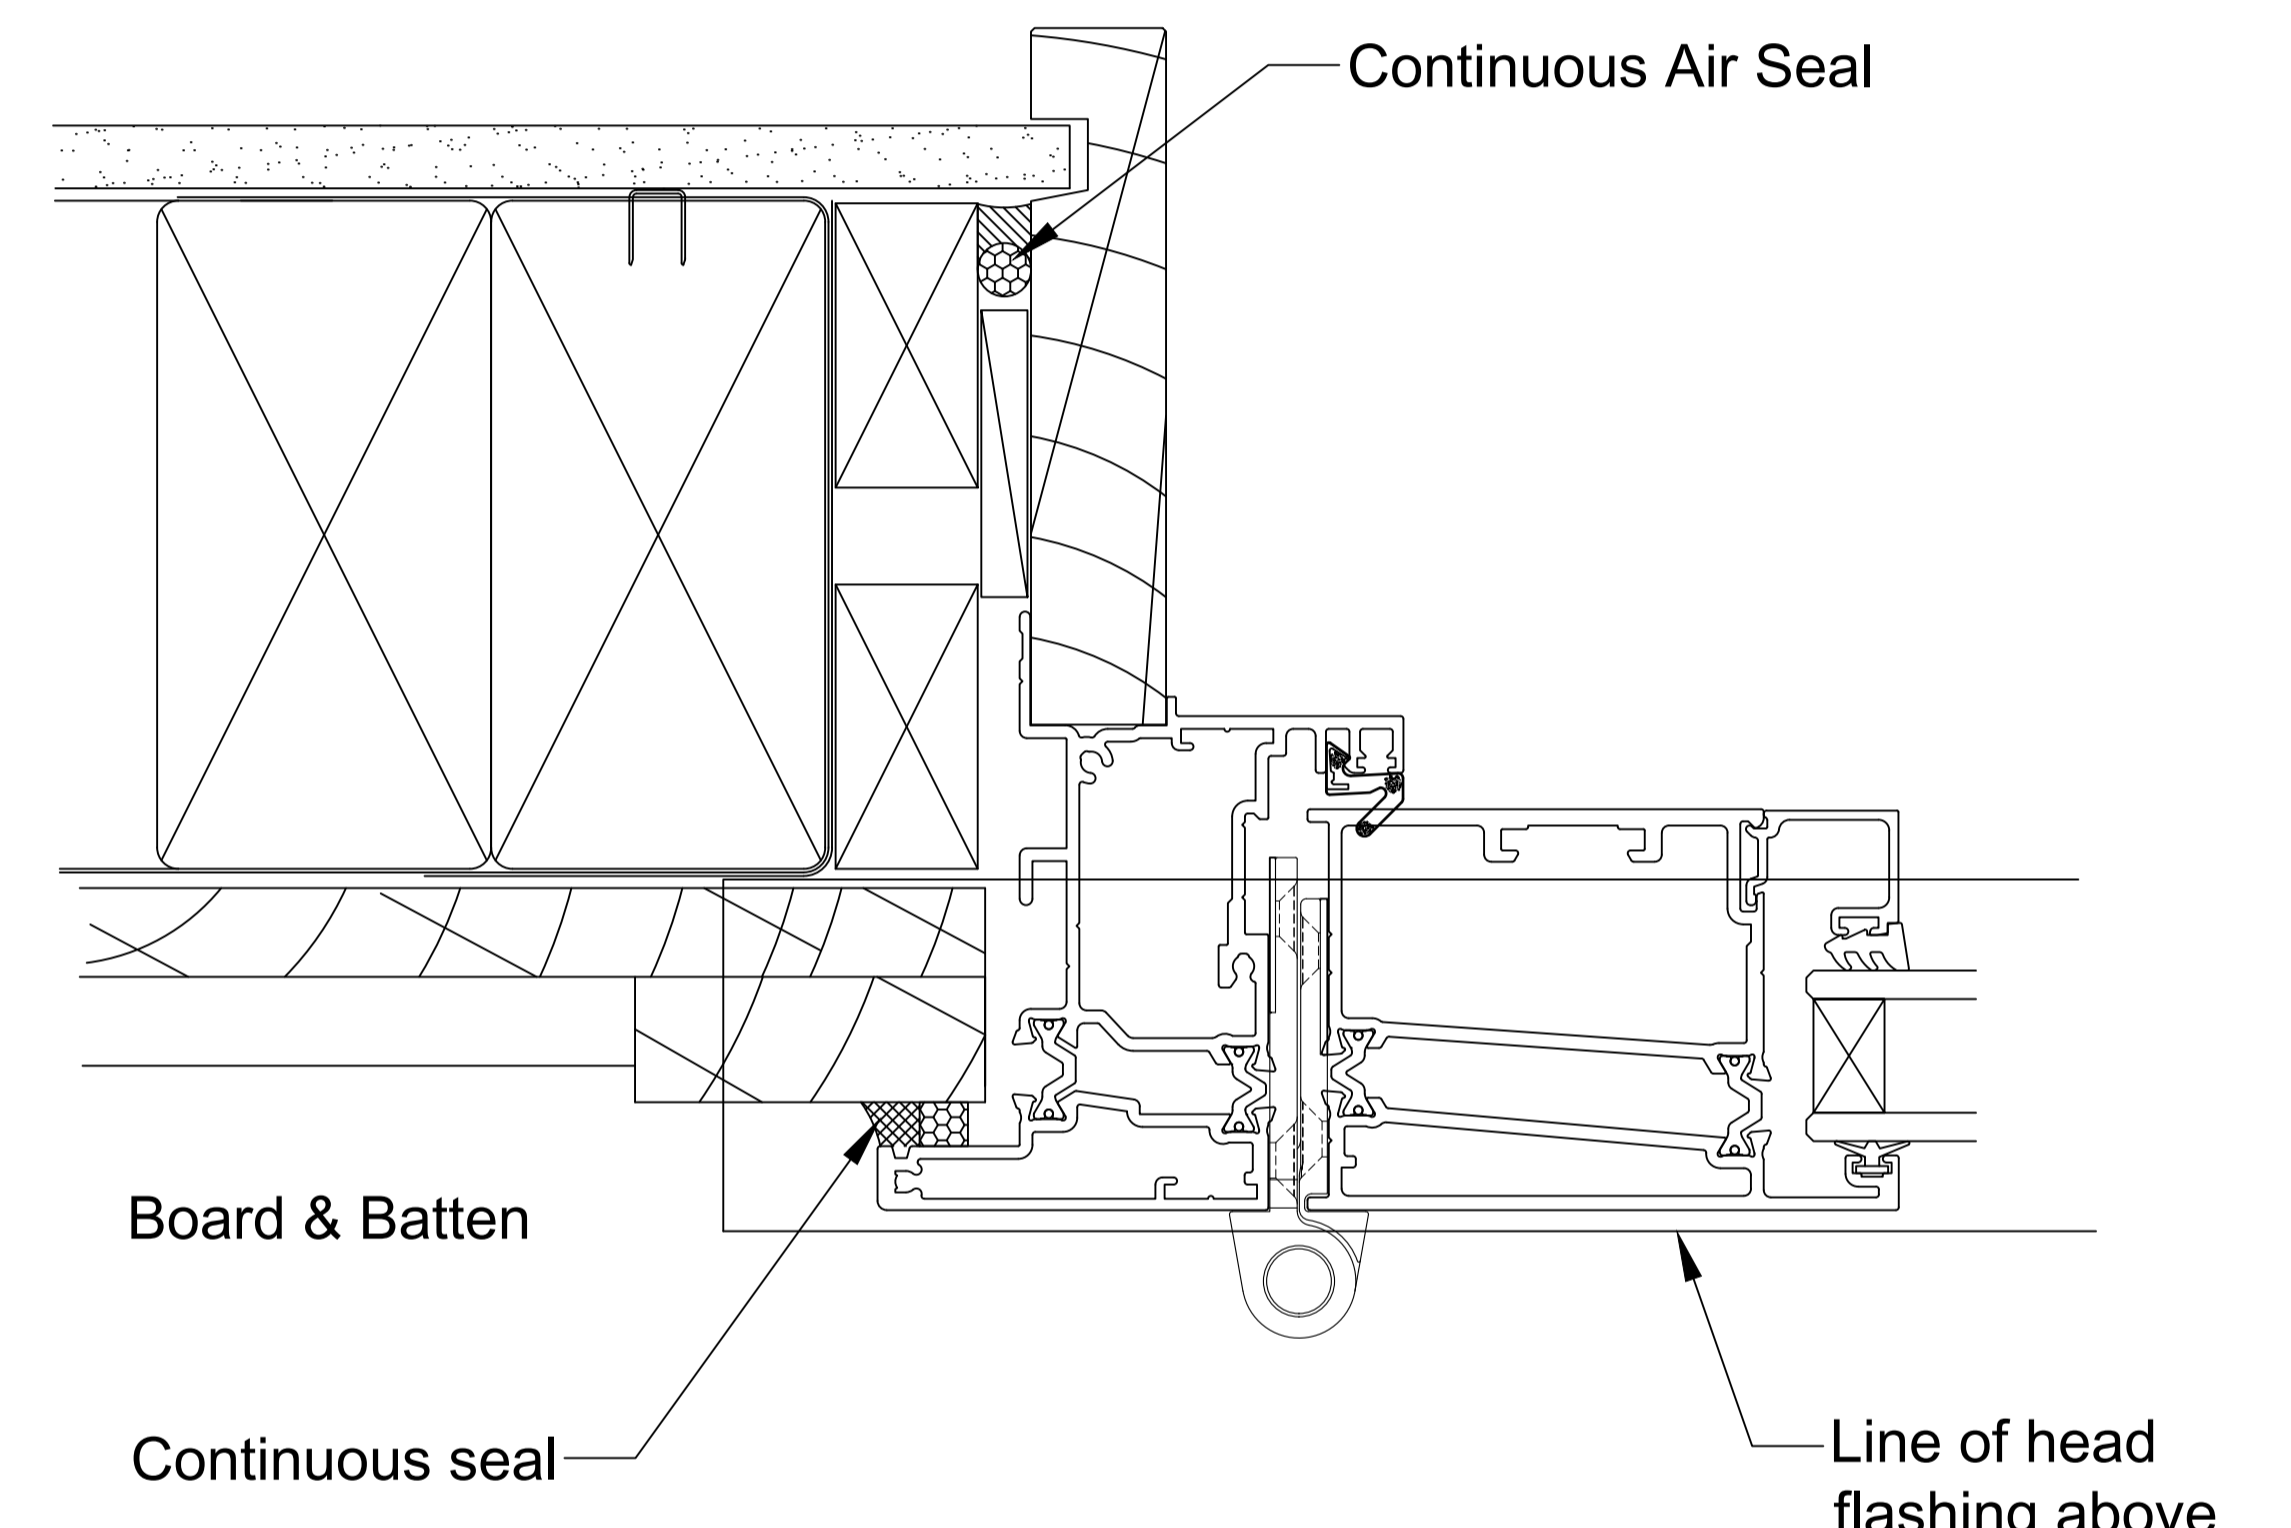

Head Detail

Sill Detail

Jamb Detail

This document is intended as a guide only and is to be used in conjunction with
 The Wanz Guide to Window Installation as described in E2/AS1 Amendment 5 (see link below)
<http://www.wanz.org.nz/download/WANZ%20Guide%20to%20E2%20AS1%20Amd%206%20V1.3%20Dec%202014.pdf>

OMEGA WINDOWS AND DOORS
BIFOLD DOOR
400 SERIES THERMAL

BOARD & BATTEN

50.0
 SCALE 1:1 @ A1

This document is intended as a guide only and is to be used in conjunction with
 The Wanz Guide to Window Installation as described in E2/AS1 Amendment 5 (see link below)
<http://www.wanz.org.nz/download/WANZ%20Guide%20to%20E2%20AS1%20Amd%206%20V1.3%20Dec%202014.pdf>