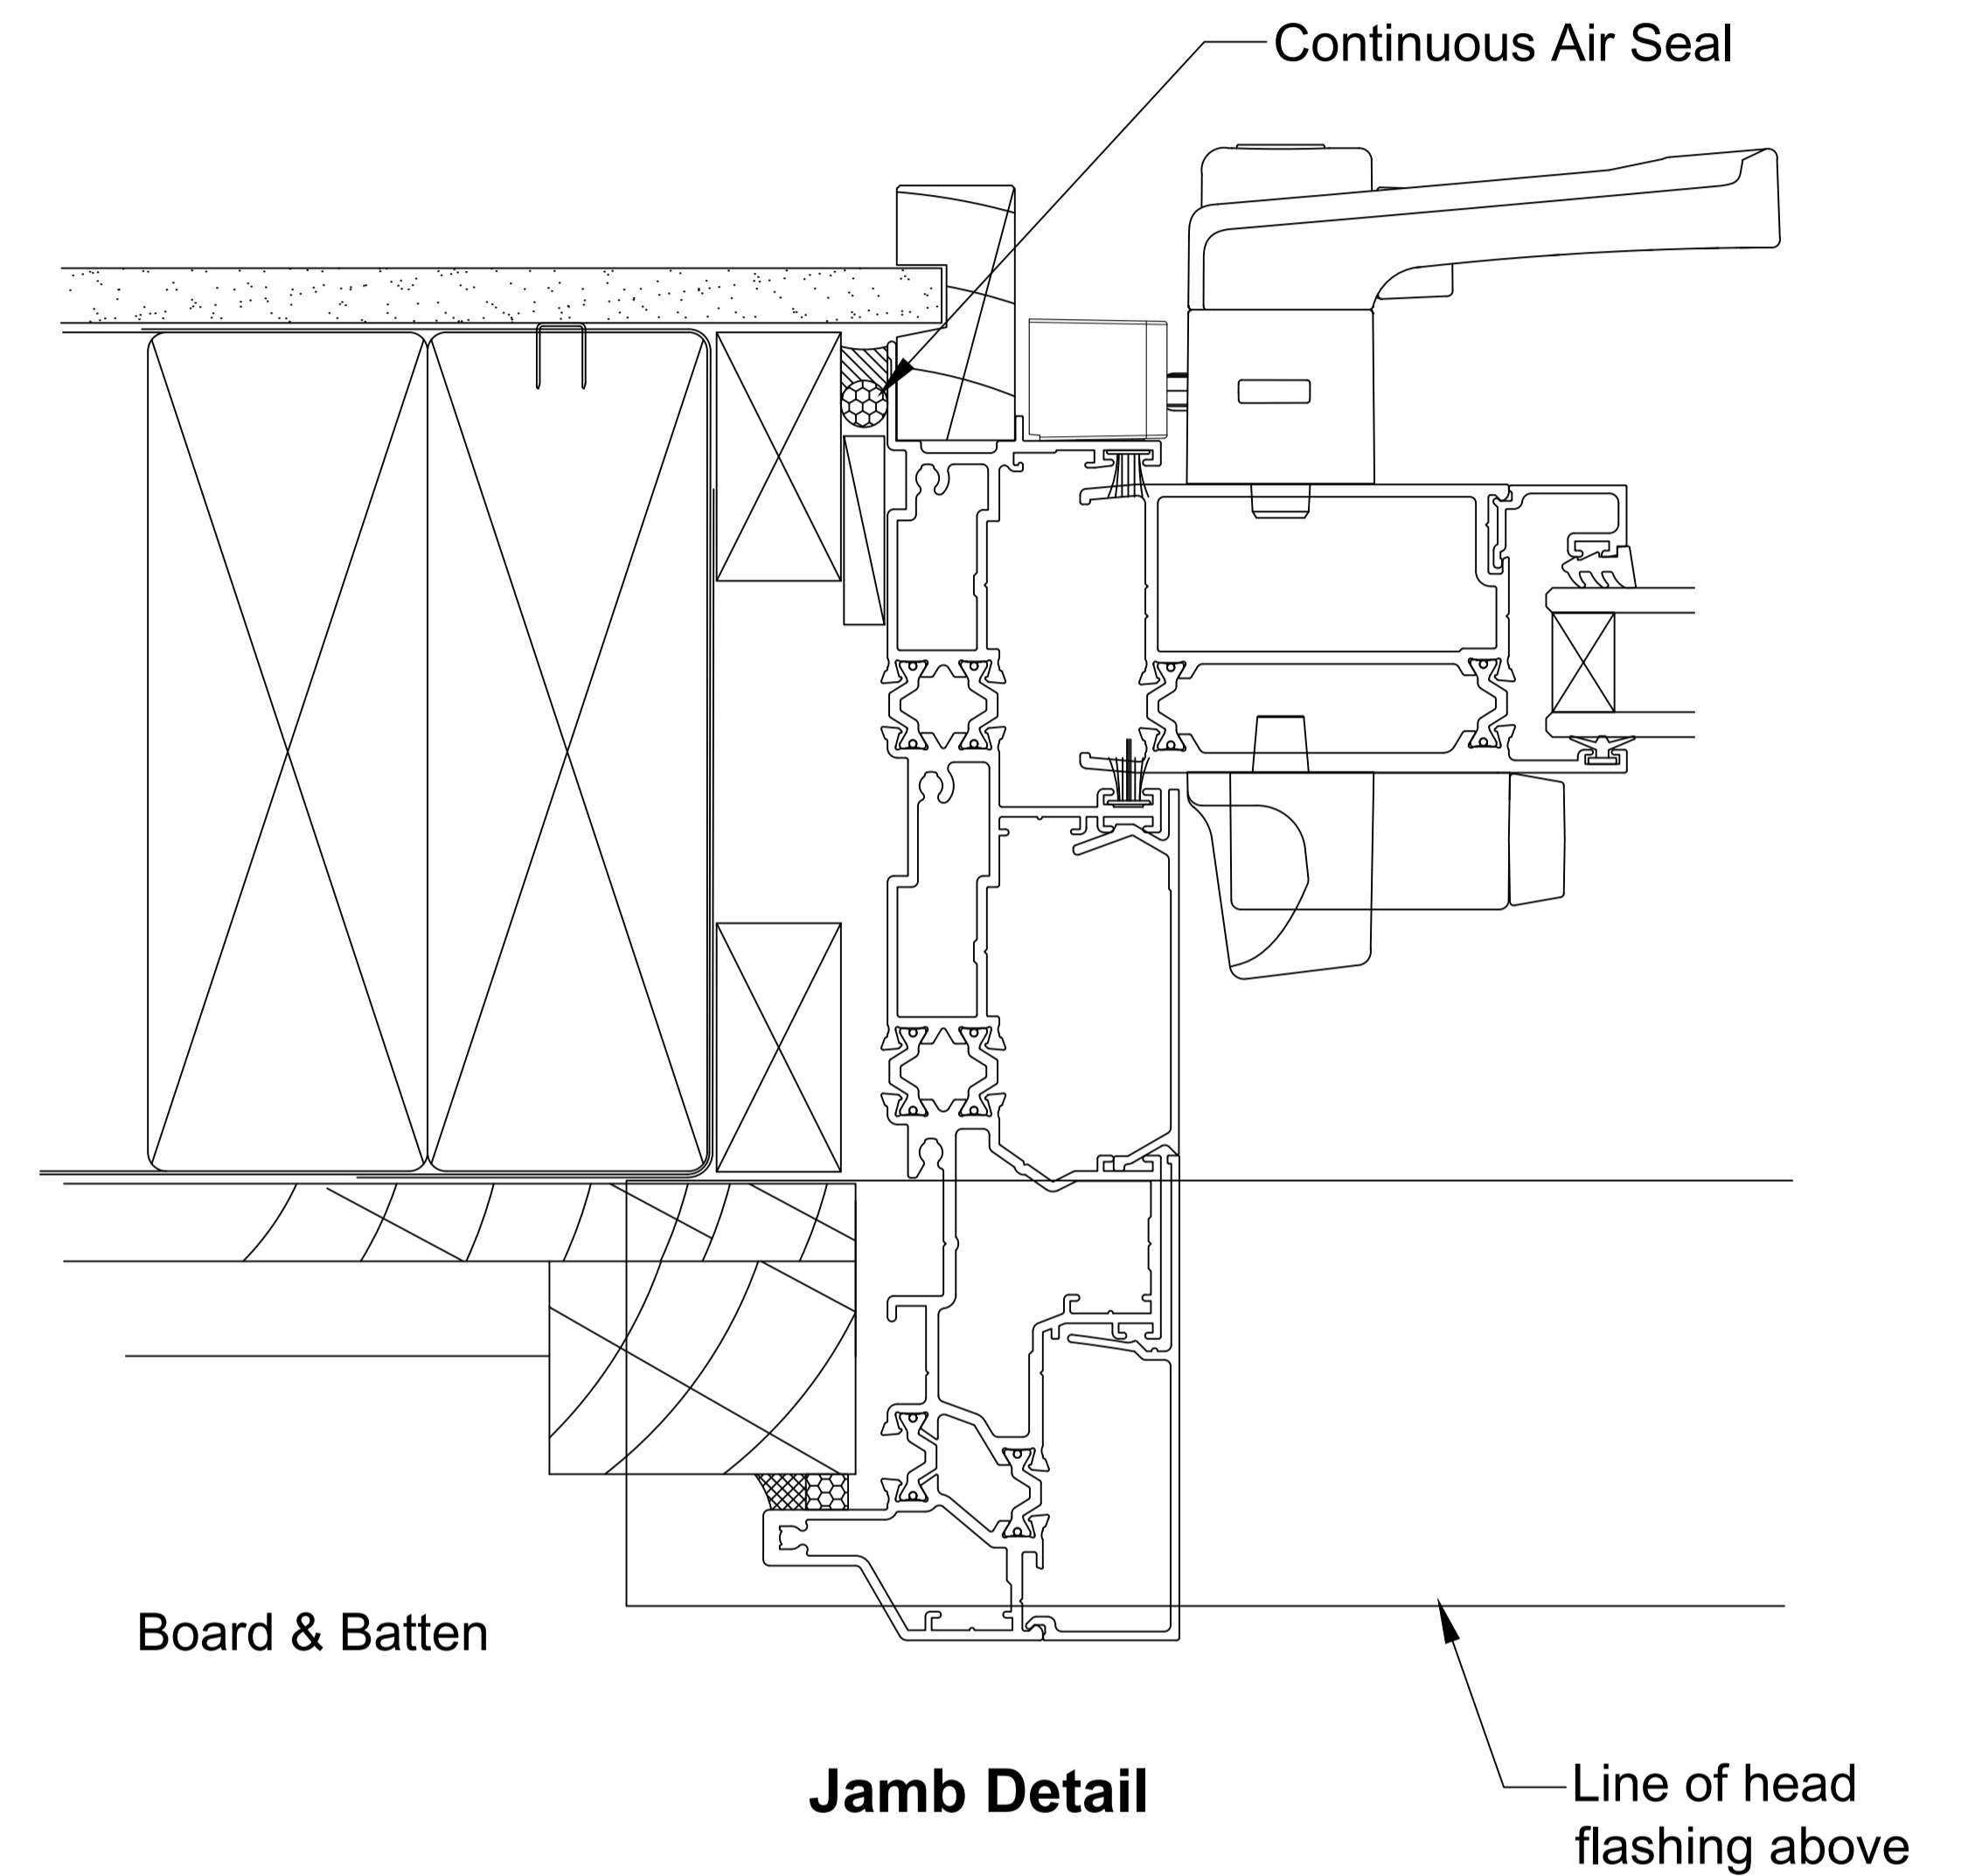

Head Detail

Sill Detail

Jamb Detail

This document is intended as a guide only and is to be used in conjunction with
 The Wanz Guide to Window Installation as described in E2/AS1 Amendment 5 (see link below)
<http://www.wanz.org.nz/download/WANZ%20Guide%20to%20E2%20AS1%20Amd%206%20V1.3%20Dec%202014.pdf>

OMEGA WINDOWS AND DOORS
BIFOLD DOOR
400 SERIES THERMAL

BOARD & BATTEN

50.0
 SCALE 1:1 @ A1

This document is intended as a guide only and is to be used in conjunction with
 The Wanz Guide to Window Installation as described in E2/AS1 Amendment 5 (see link below)
<http://www.wanz.org.nz/download/WANZ%20Guide%20to%20E2%20AS1%20Amd%206%20V1.3%20Dec%202014.pdf>