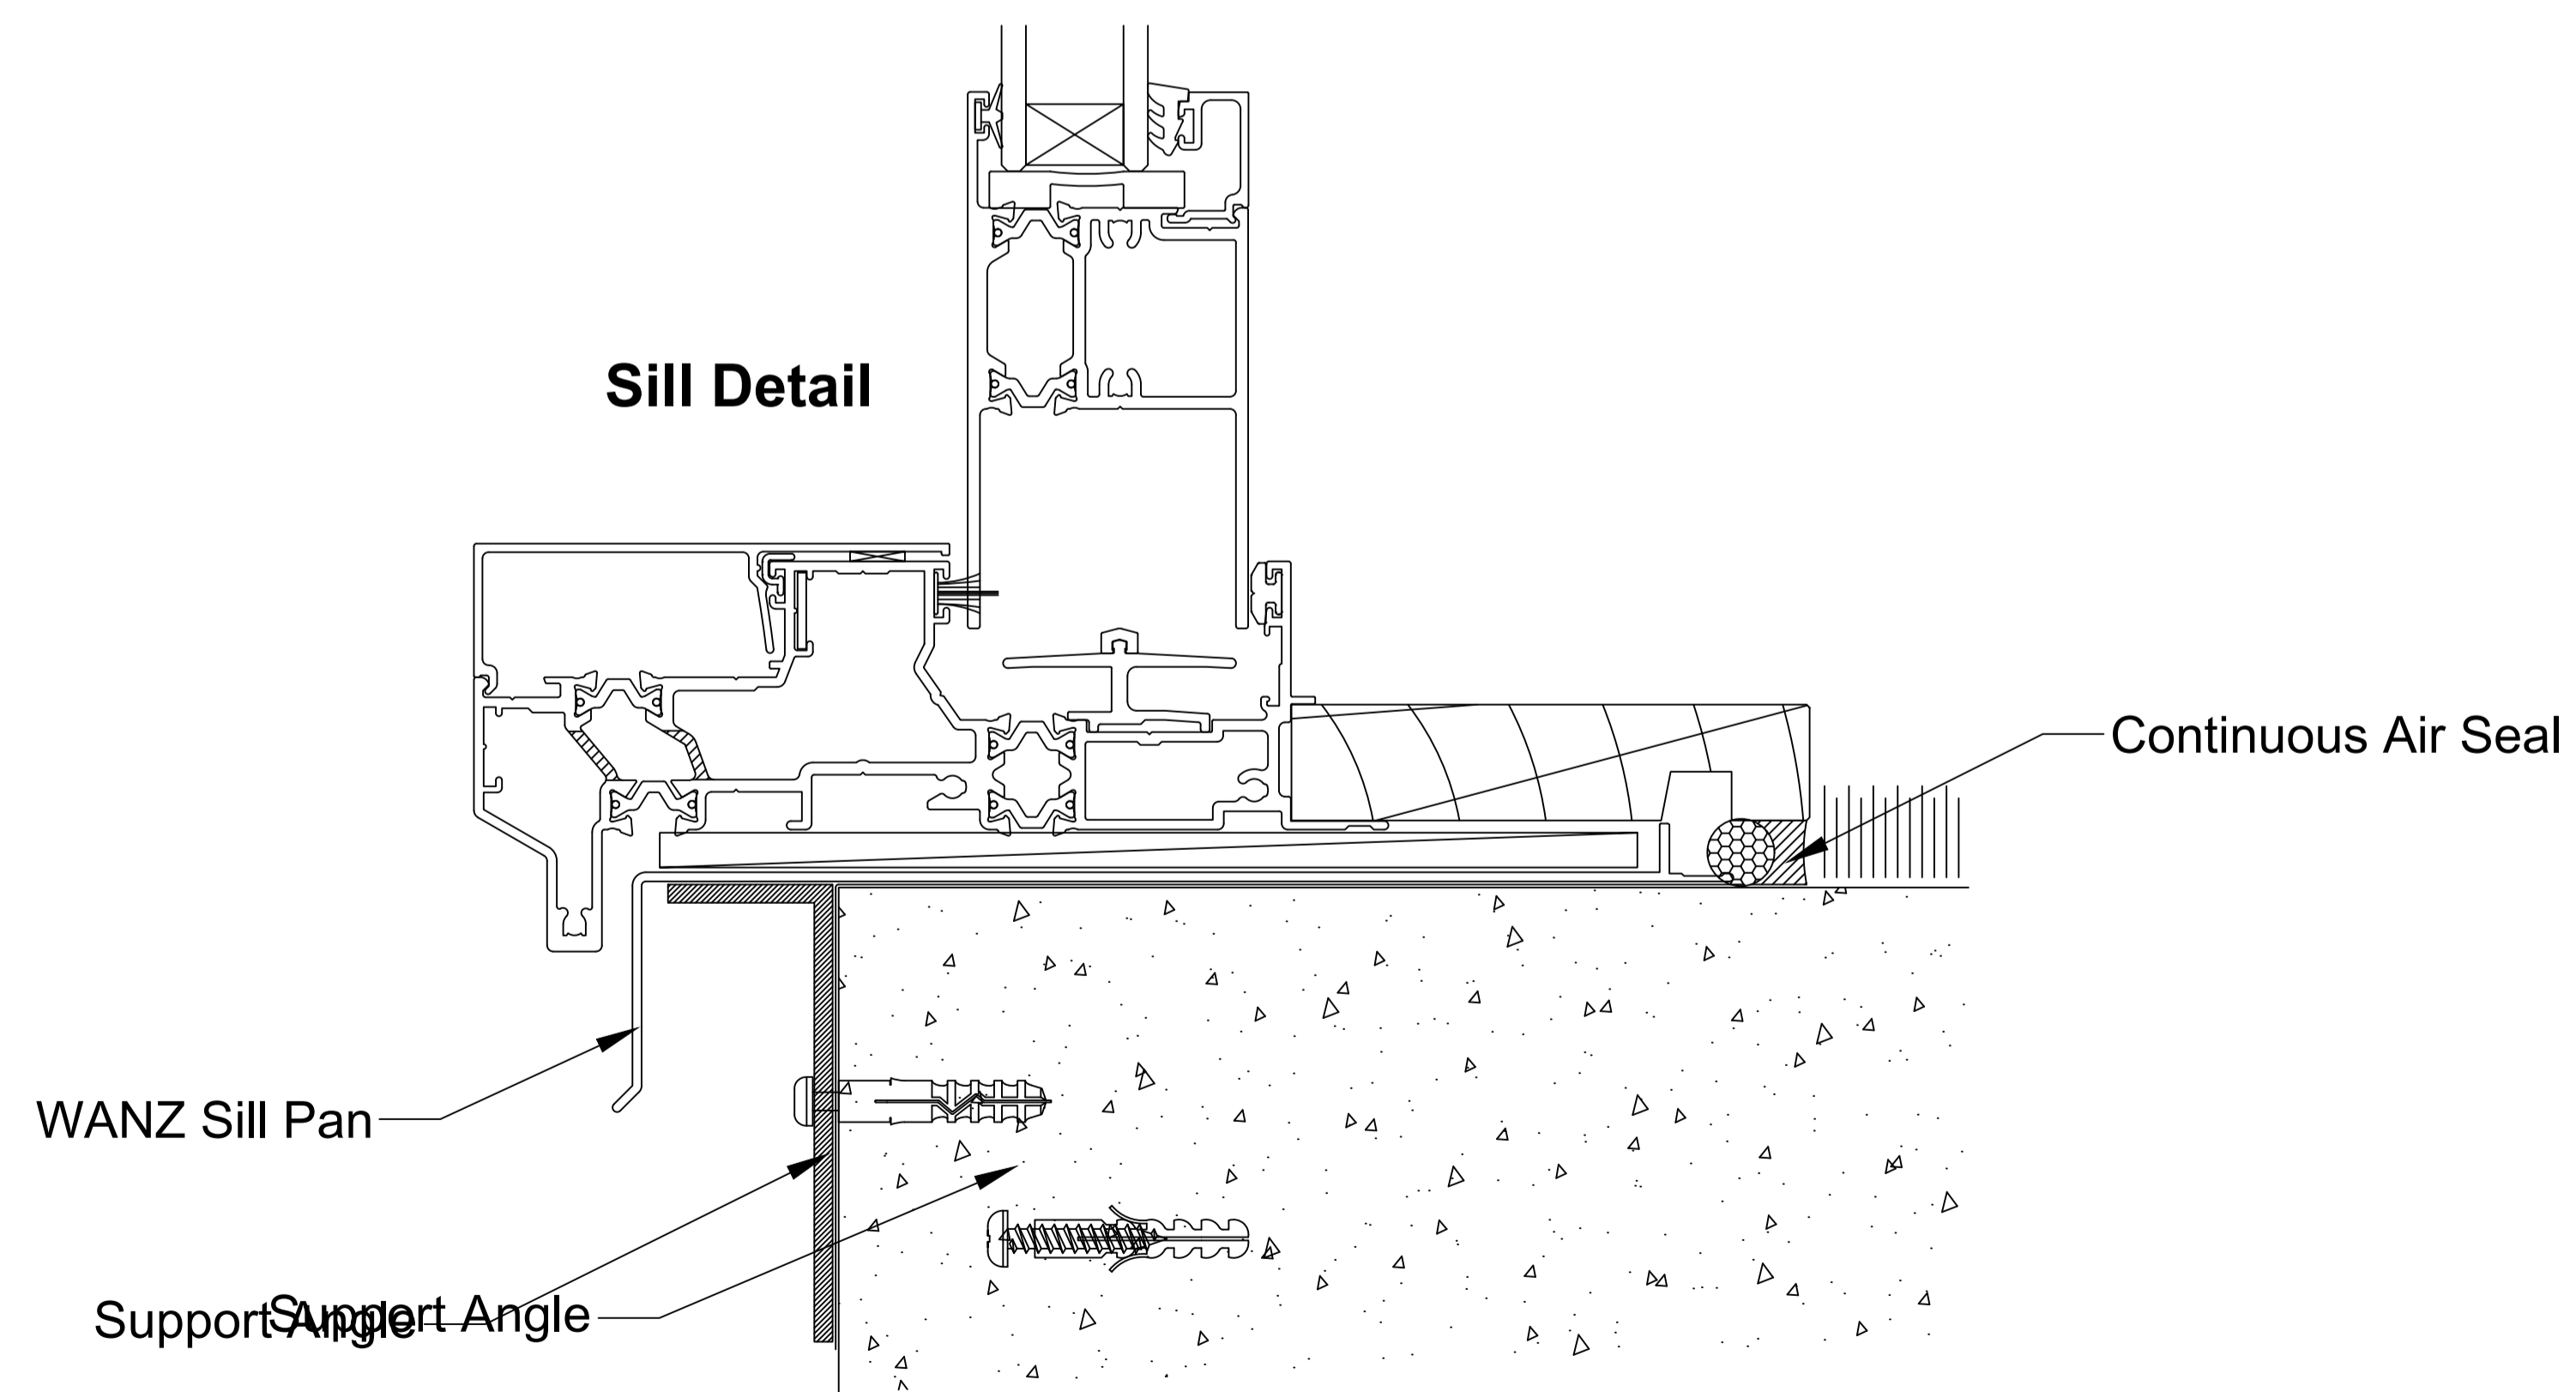

Head Detail

Sill Detail

Jamb Detail

This document is intended as a guide only and is to be used in conjunction with
 The Wanz Guide to Window Installation as described in E2/AS1 Amendment 5 (see link below)
<http://www.wanz.org.nz/download/WANZ%20Guide%20to%20E2%20AS1%20Amd%206%20V1.3%20Dec%202014.pdf>

OMEGA WINDOWS AND DOORS
BIFOLD DOOR
400 SERIES THERMAL

BOARD & BATTEN

50.0
 SCALE 1:1 @ A1

This document is intended as a guide only and is to be used in conjunction with
 The Wanz Guide to Window Installation as described in E2/AS1 Amendment 5 (see link below)
<http://www.wanz.org.nz/download/WANZ%20Guide%20to%20E2%20AS1%20Amd%206%20V1.3%20Dec%202014.pdf>