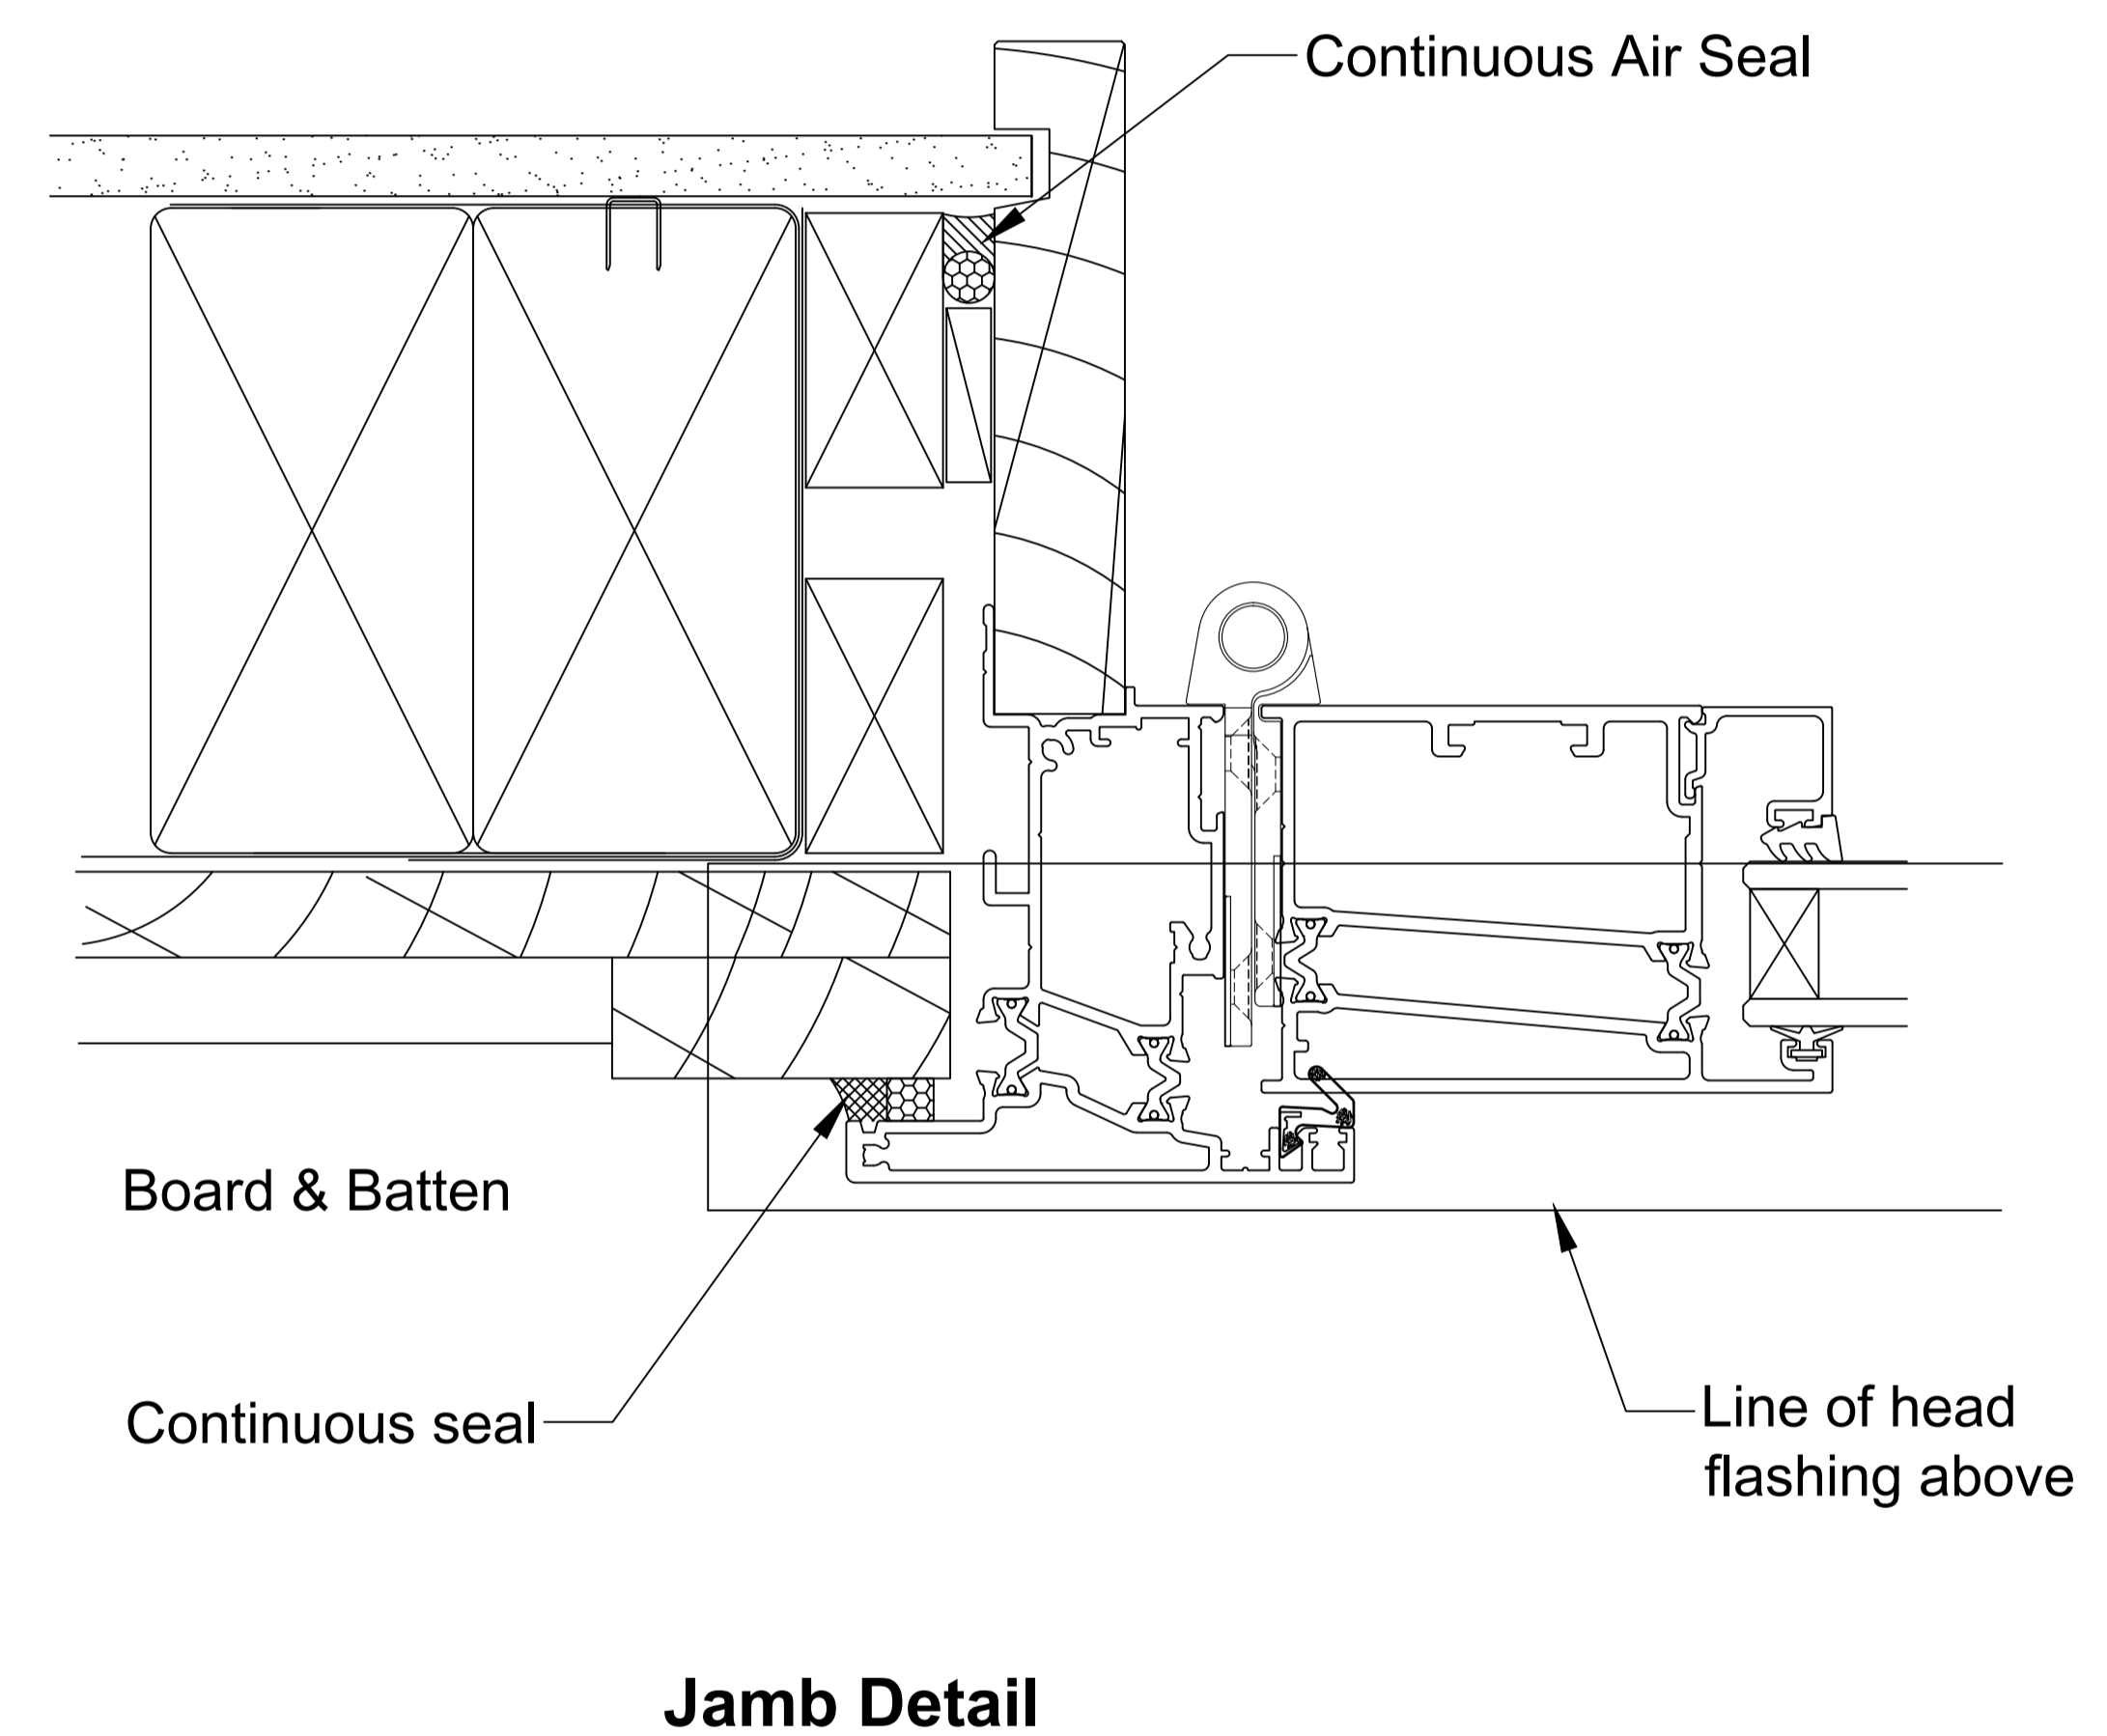

Head Detail

Sill Detail

Jamb Detail

This document is intended as a guide only and is to be used in conjunction with
 The Wanz Guide to Window Installation as described in E2/AS1 Amendment 5 (see link below)
<http://www.wanz.org.nz/download/WANZ%20Guide%20to%20E2%20AS1%20Amd%206%20V1.3%20Dec%202014.pdf>

OMEGA WINDOWS AND DOORS
BIFOLD DOOR
400 SERIES THERMAL

BOARD & BATTEN

50.0
 SCALE 1:1 @ A1

This document is intended as a guide only and is to be used in conjunction with
 The Wanz Guide to Window Installation as described in E2/AS1 Amendment 5 (see link below)
<http://www.wanz.org.nz/download/WANZ%20Guide%20to%20E2%20AS1%20Amd%206%20V1.3%20Dec%202014.pdf>