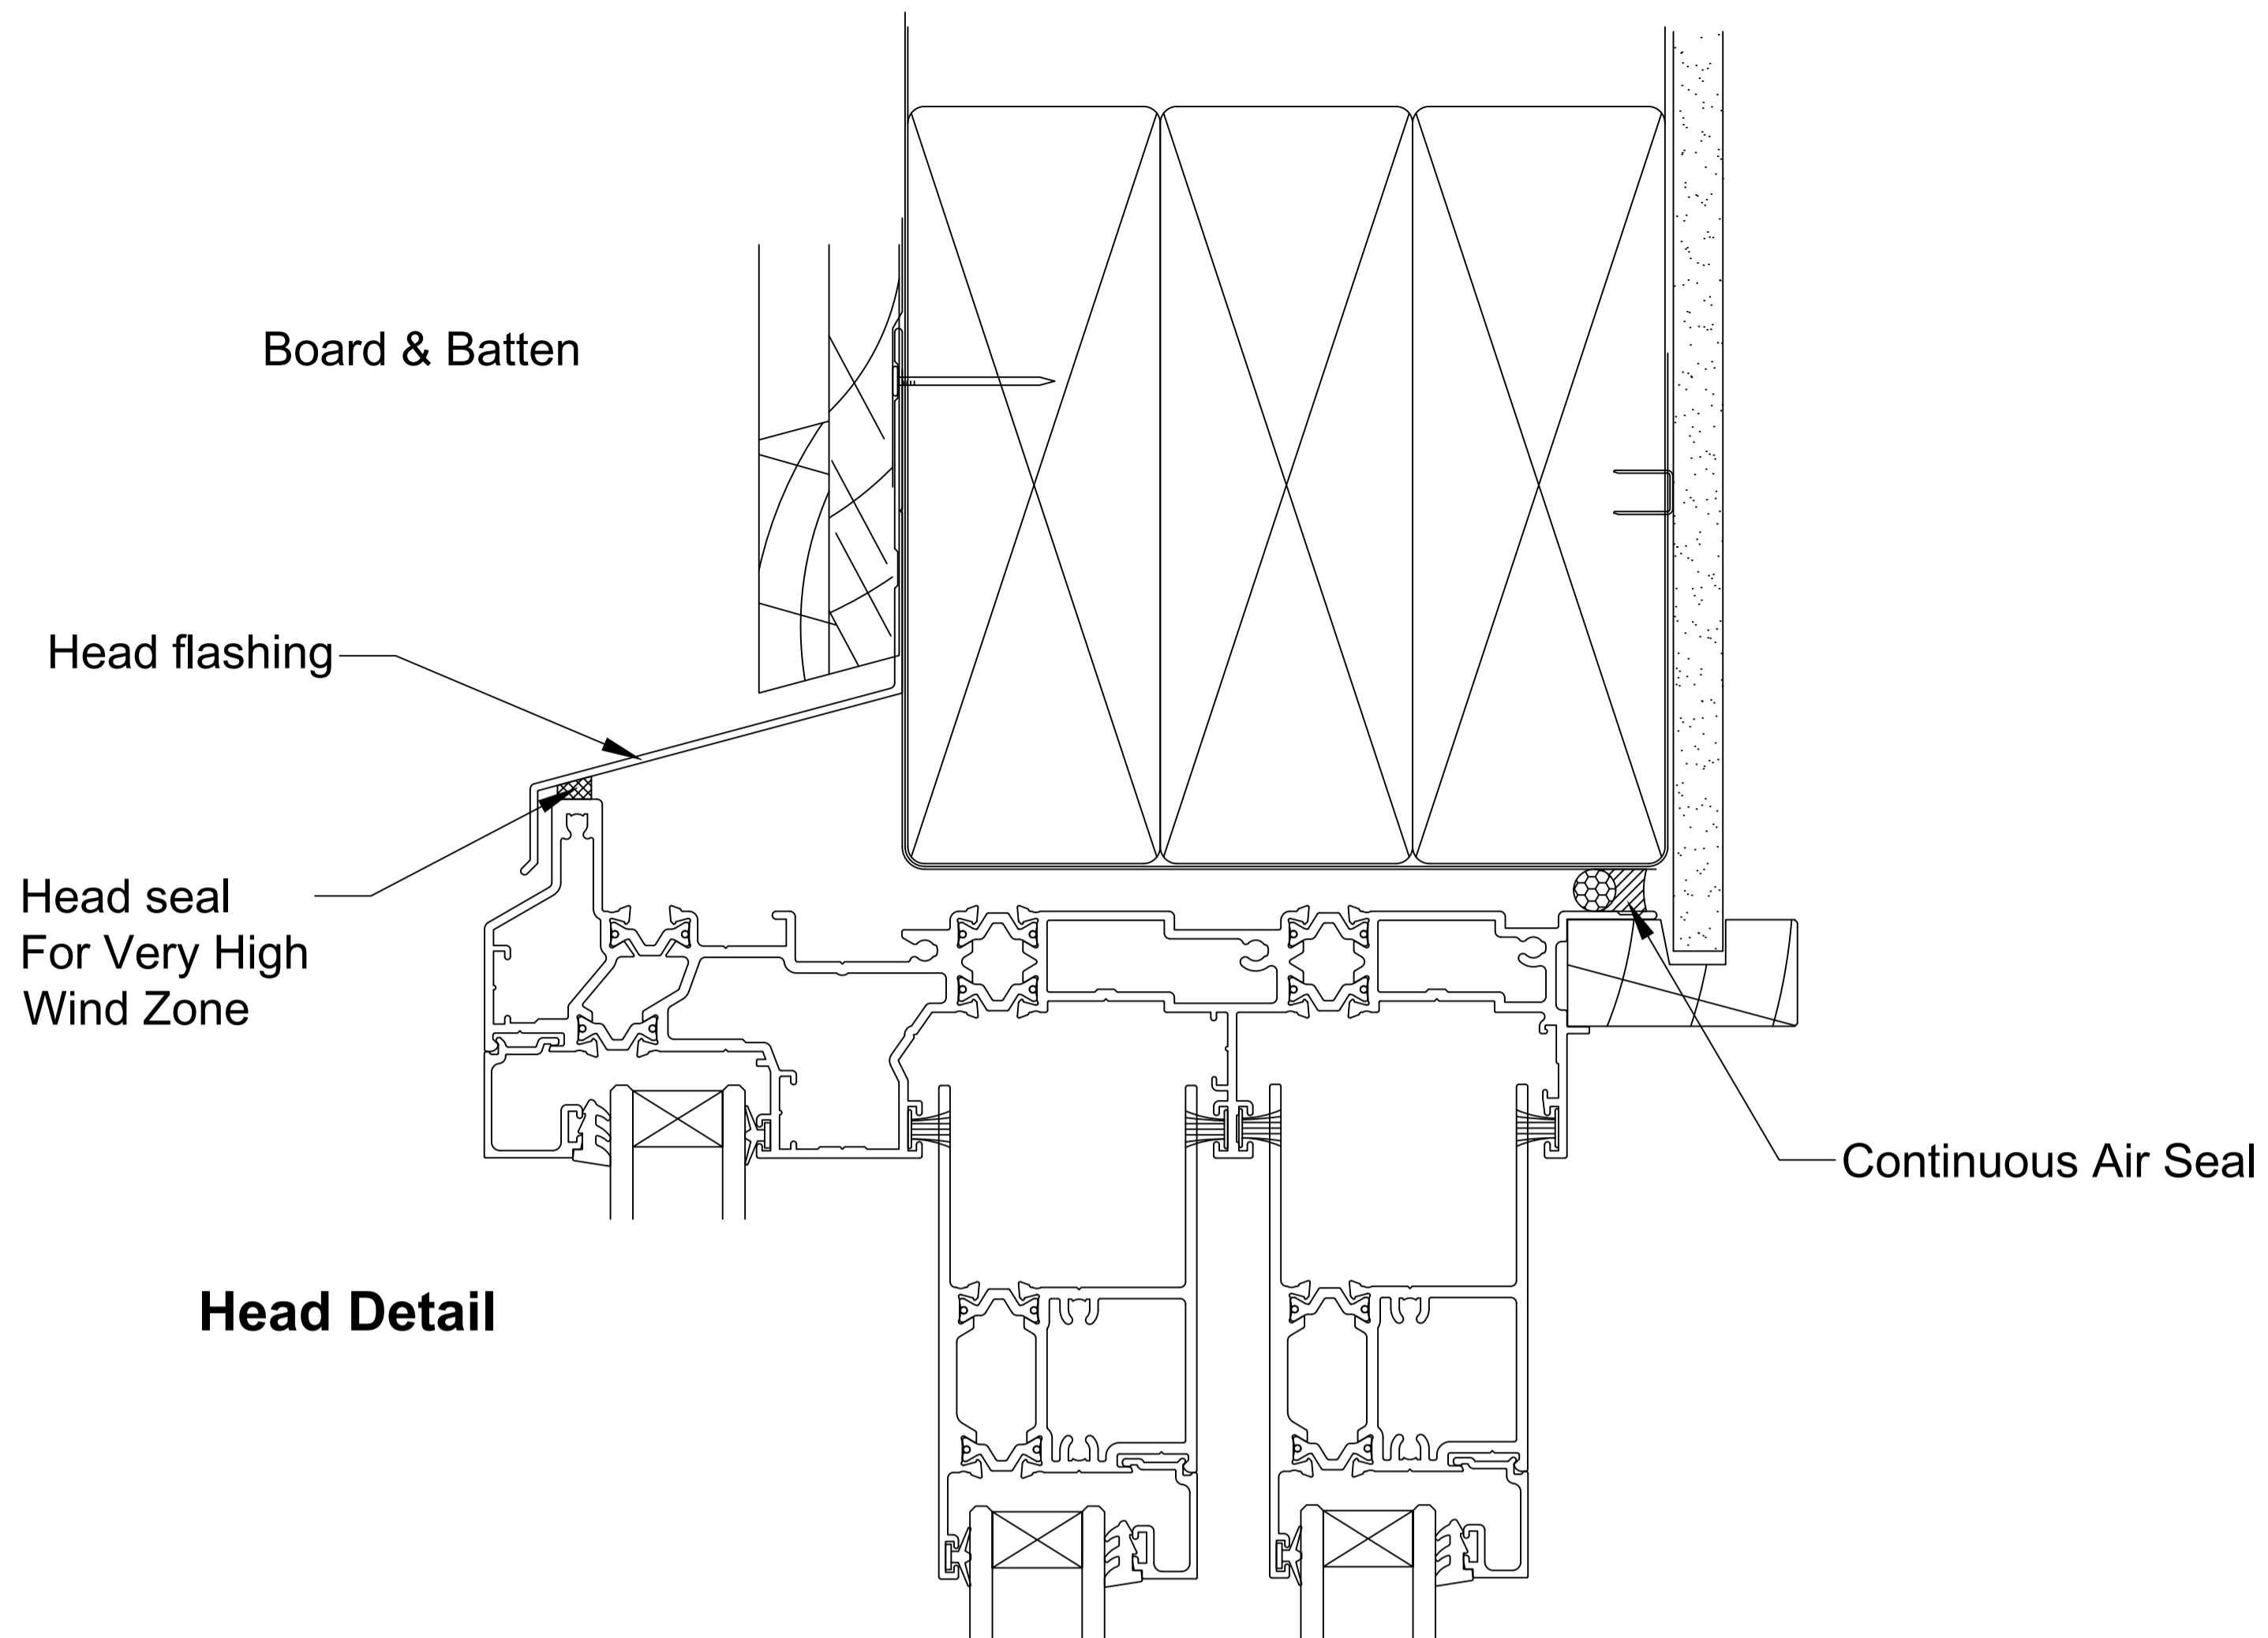

Head Detail

Sill Detail

Jamb Detail

This document is intended as a guide only and is to be used in conjunction with
 The Wanz Guide to Window Installation as described in E2/AS1 Amendment 5 (see link below)
<http://www.wanz.org.nz/download/WANZ%20Guide%20to%20E2%20AS1%20Amd%206%20V1.3%20Dec%202014.pdf>

OMEGA WINDOWS AND DOORS
BIFOLD DOOR
400 SERIES THERMAL

BOARD & BATTEN

50.0
 SCALE 1:1 @ A1

This document is intended as a guide only and is to be used in conjunction with
 The Wanz Guide to Window Installation as described in E2/AS1 Amendment 5 (see link below)
<http://www.wanz.org.nz/download/WANZ%20Guide%20to%20E2%20AS1%20Amd%206%20V1.3%20Dec%202014.pdf>