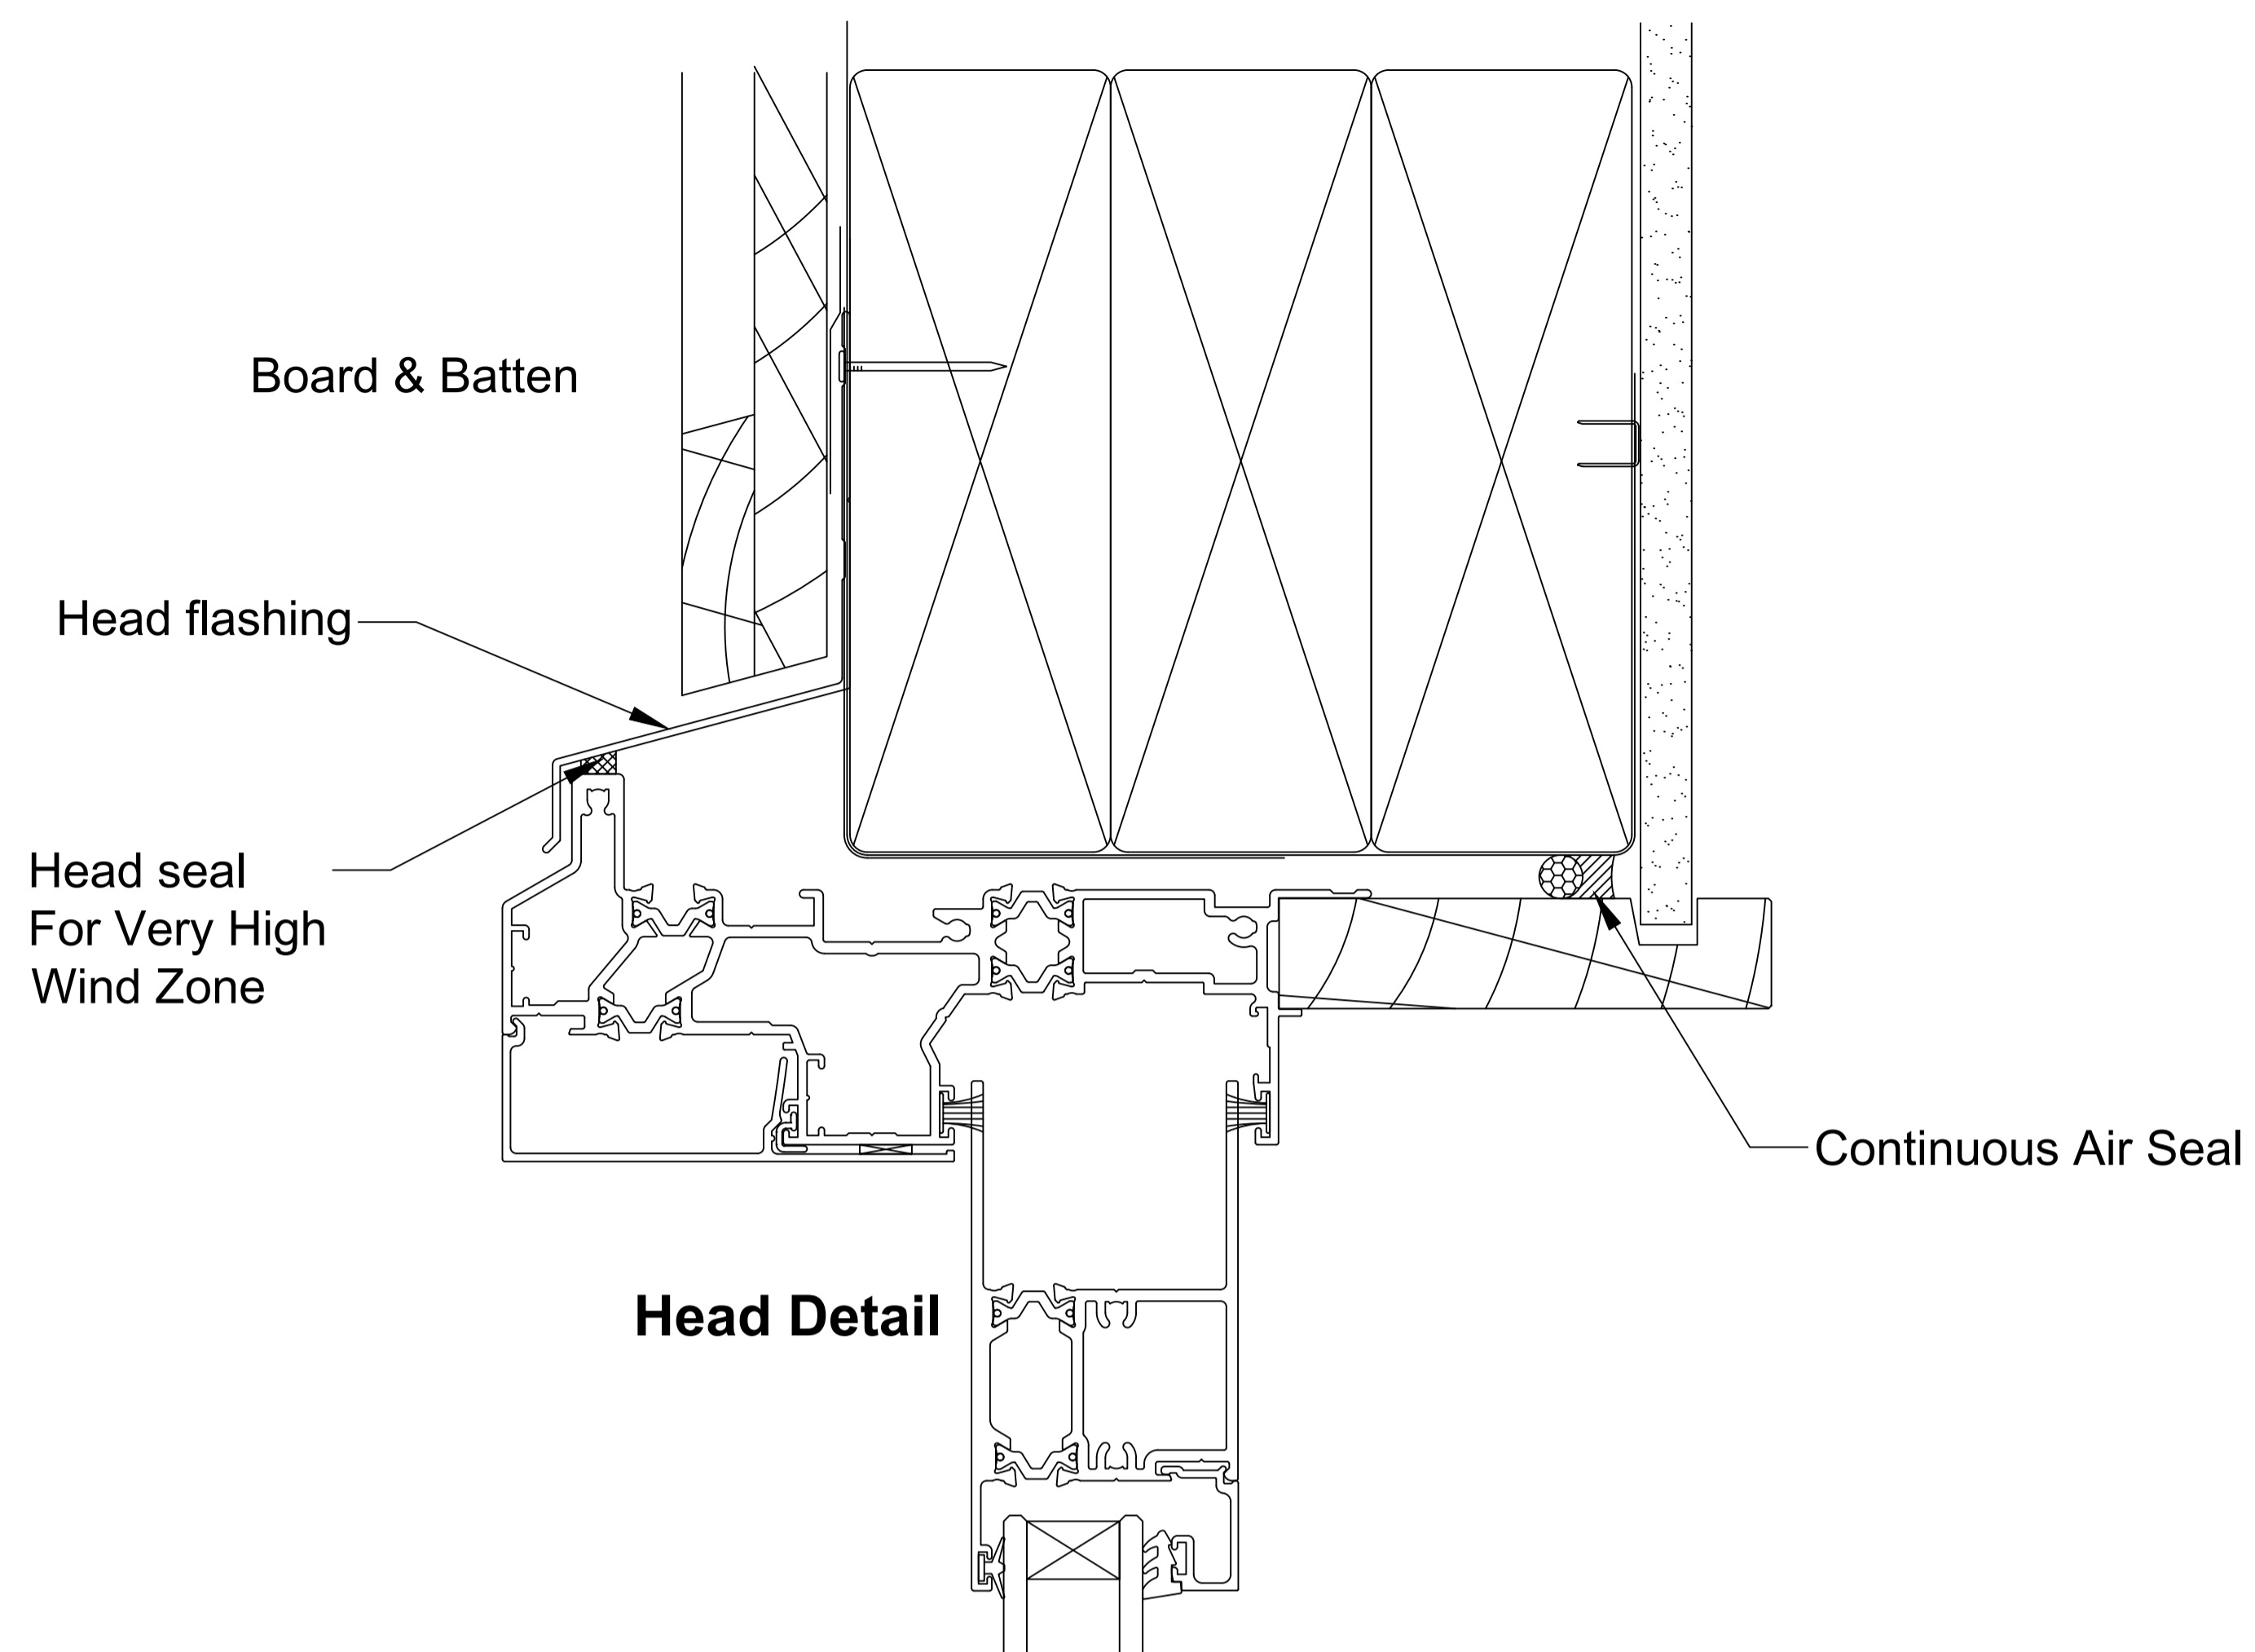

Head Detail

Sill Detail

Jamb Detail

This document is intended as a guide only and is to be used in conjunction with
 The Wanz Guide to Window Installation as described in E2/AS1 Amendment 5 (see link below)
<http://www.wanz.org.nz/download/WANZ%20Guide%20to%20E2%20AS1%20Amd%206%20V1.3%20Dec%202014.pdf>

OMEGA WINDOWS AND DOORS
BIFOLD DOOR
400 SERIES THERMAL

BOARD & BATTEN

50.0
 SCALE 1:1 @ A1

This document is intended as a guide only and is to be used in conjunction with
 The Wanz Guide to Window Installation as described in E2/AS1 Amendment 5 (see link below)
<http://www.wanz.org.nz/download/WANZ%20Guide%20to%20E2%20AS1%20Amd%206%20V1.3%20Dec%202014.pdf>