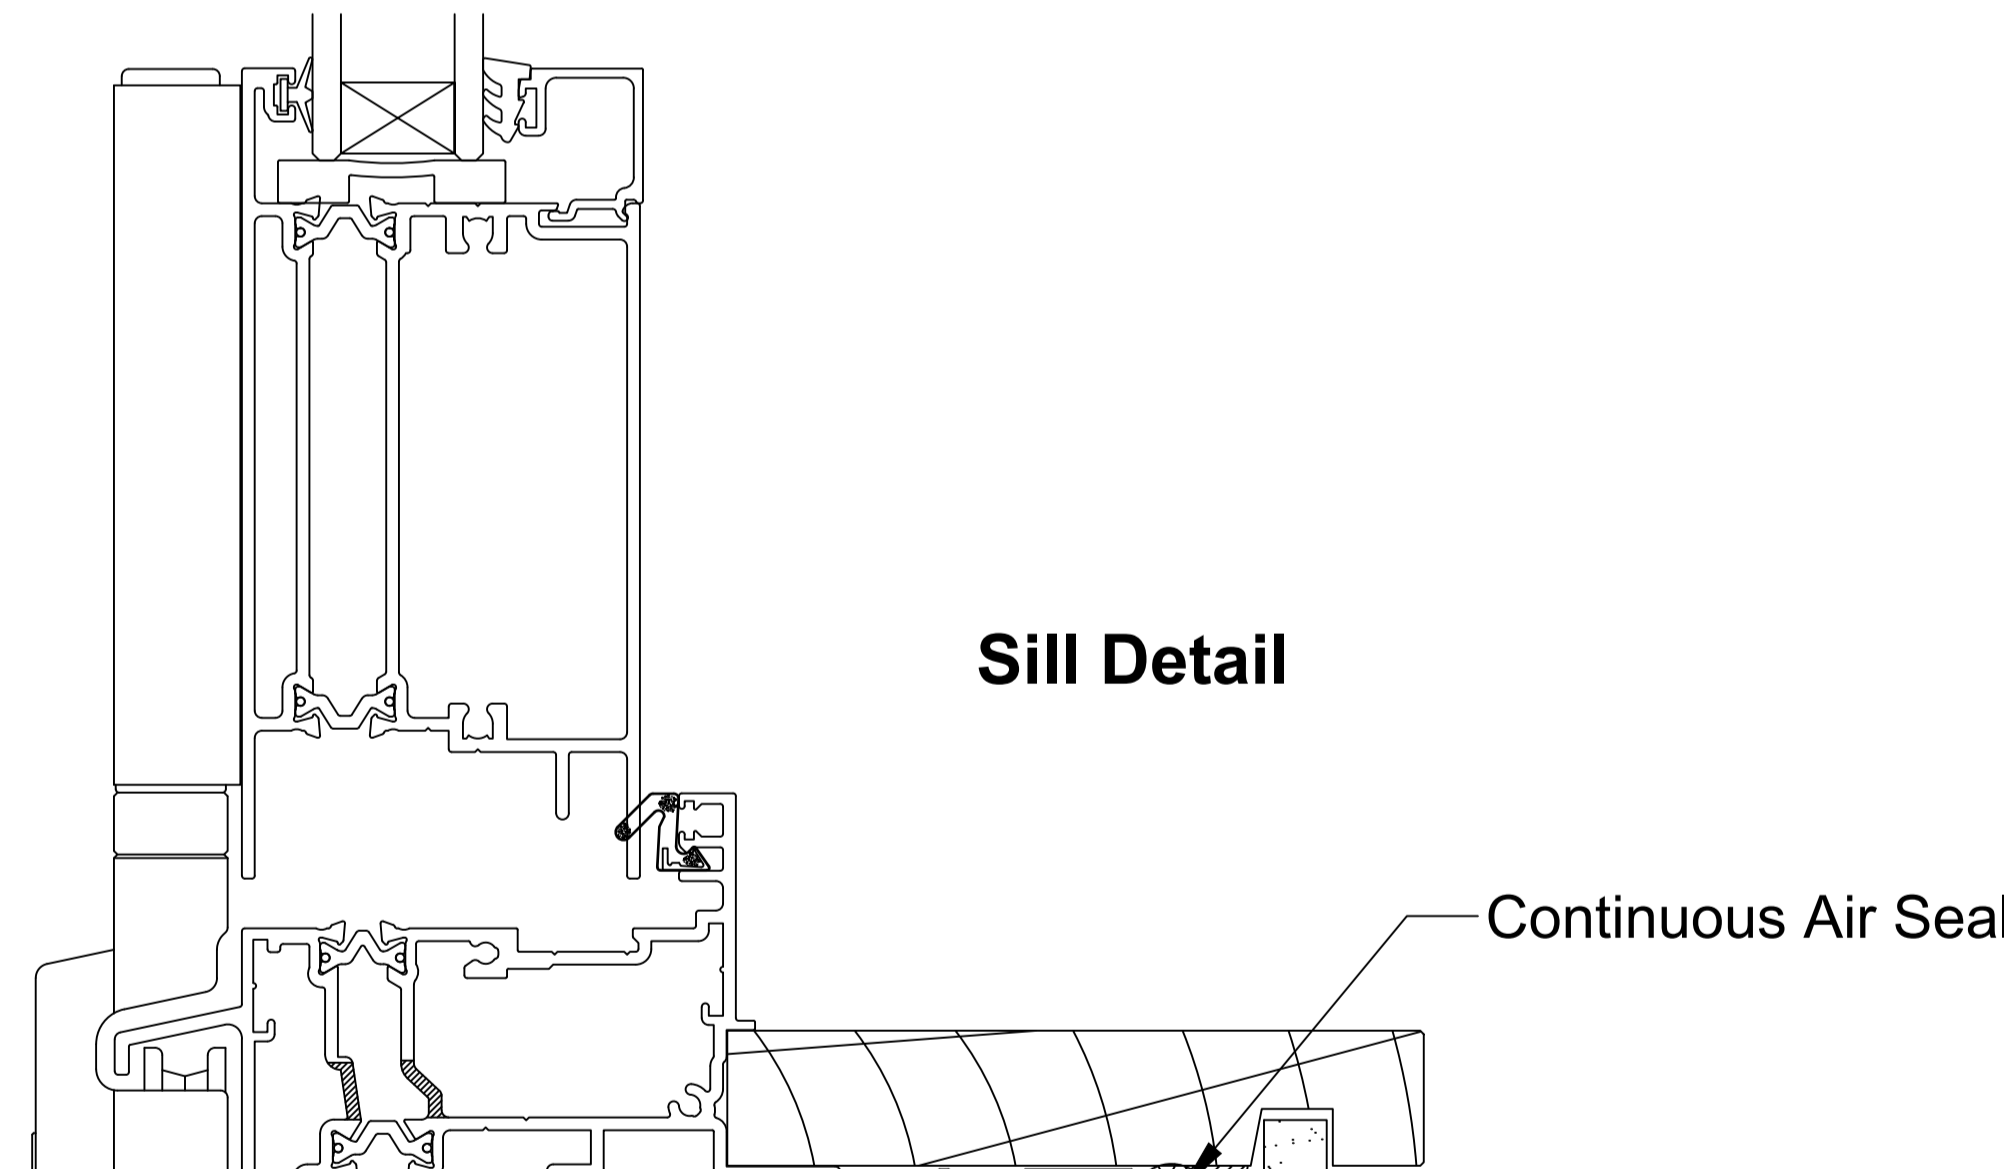

Head Detail

Sill Detail

Jamb Detail

This document is intended as a guide only and is to be used in conjunction with
 The Wanz Guide to Window Installation as described in E2/AS1 Amendment 5 (see link below)
<http://www.wanz.org.nz/download/WANZ%20Guide%20to%20E2%20AS1%20Amd%206%20V1.3%20Dec%202014.pdf>

OMEGA WINDOWS AND DOORS
BIFOLD DOOR
400 SERIES THERMAL

BOARD & BATTEN

50.0
 SCALE 1:1 @ A1

This document is intended as a guide only and is to be used in conjunction with
 The Wanz Guide to Window Installation as described in E2/AS1 Amendment 5 (see link below)
<http://www.wanz.org.nz/download/WANZ%20Guide%20to%20E2%20AS1%20Amd%206%20V1.3%20Dec%202014.pdf>