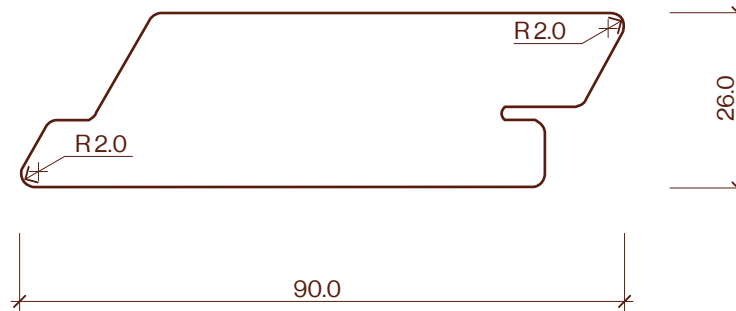

Rhombus Clip 90x26mm

Profile Drawing

Category	Profile name	Size	Scale
Screening	Rhombus Clip	90x26mm	1:1

P +64 9 249 0100
E info@abodo.co.nz
W abodo.co.nz