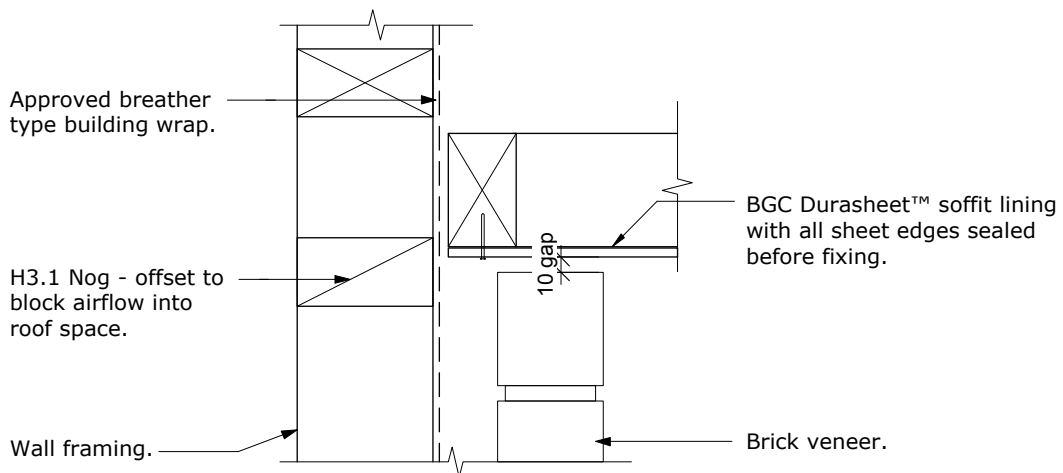

BGC Durasheet™ soffit/Nuline Weatherboards

Detail similar for NuLine™ Weatherboards on cavity.

BGC Durasheet™ soffit/Brick Veneer

PROFILE **BGC Durasheet™**

DATE **Feb 2010**

DETAIL **Soffit Details**

SCALE **1:5 @ A4**

DETAIL NO. **D 20**