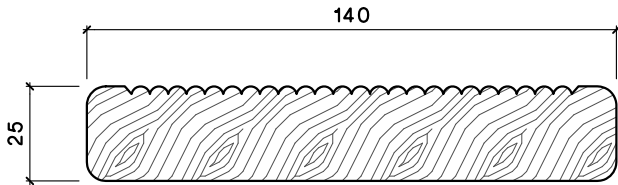

J3 Decking 90x19

J4 Decking 90x19

Decking 90x32

J6 Decking 90x19

Decking 65x19

J5 Decking 140x19

J24 Decking 140x25

Decking 65x19

**Hardwood Decking**

102 Main Road, Kumeu, Auckland, New Zealand  
PO Box 285 Kumeu, Auckland 0841, New Zealand  
Note: Details may be subject to change without notification

T.09 412-7722  
F.09 412-7723  
[www.jsctimber.co.nz](http://www.jsctimber.co.nz)