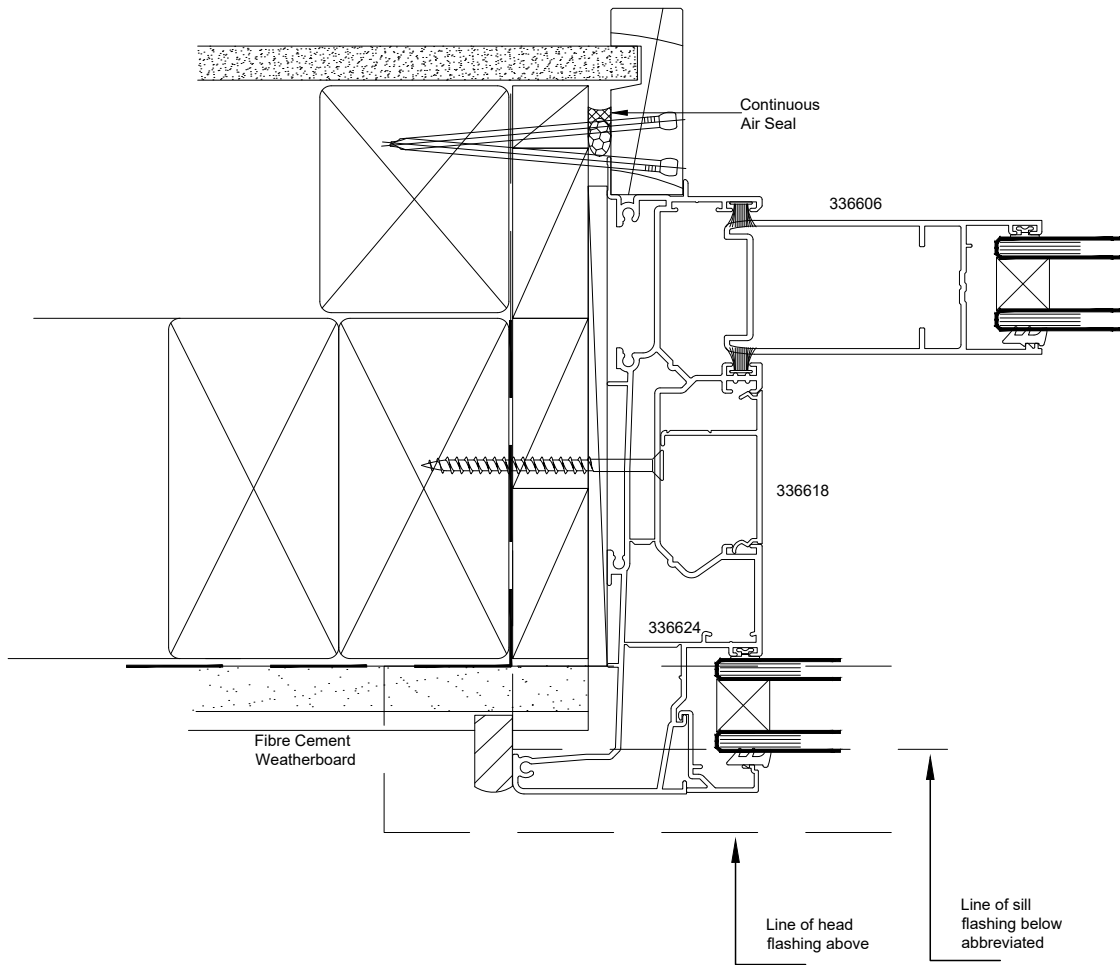

Pacific Architectural Suite (40mm platform)

Stacker Door - Direct Fixed - Fibre Cement Weatherboard - Jamb
106 Frame - - Fixed Overlite Head

QuickCode:A4DS6_DHJ

Jamb Detail

Fletcher Aluminium
Pacific Architectural Suite