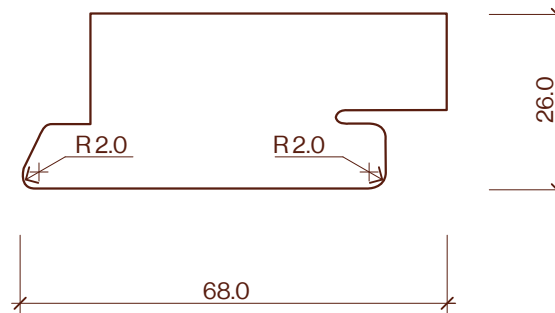

Batten Clip 68x26mm Profile Drawing

Category	Profile name	Size	Scale
Screening	Batten Clip	68x26mm	1:1

P +64 9 249 0100
E info@abodo.co.nz
W abodo.co.nz