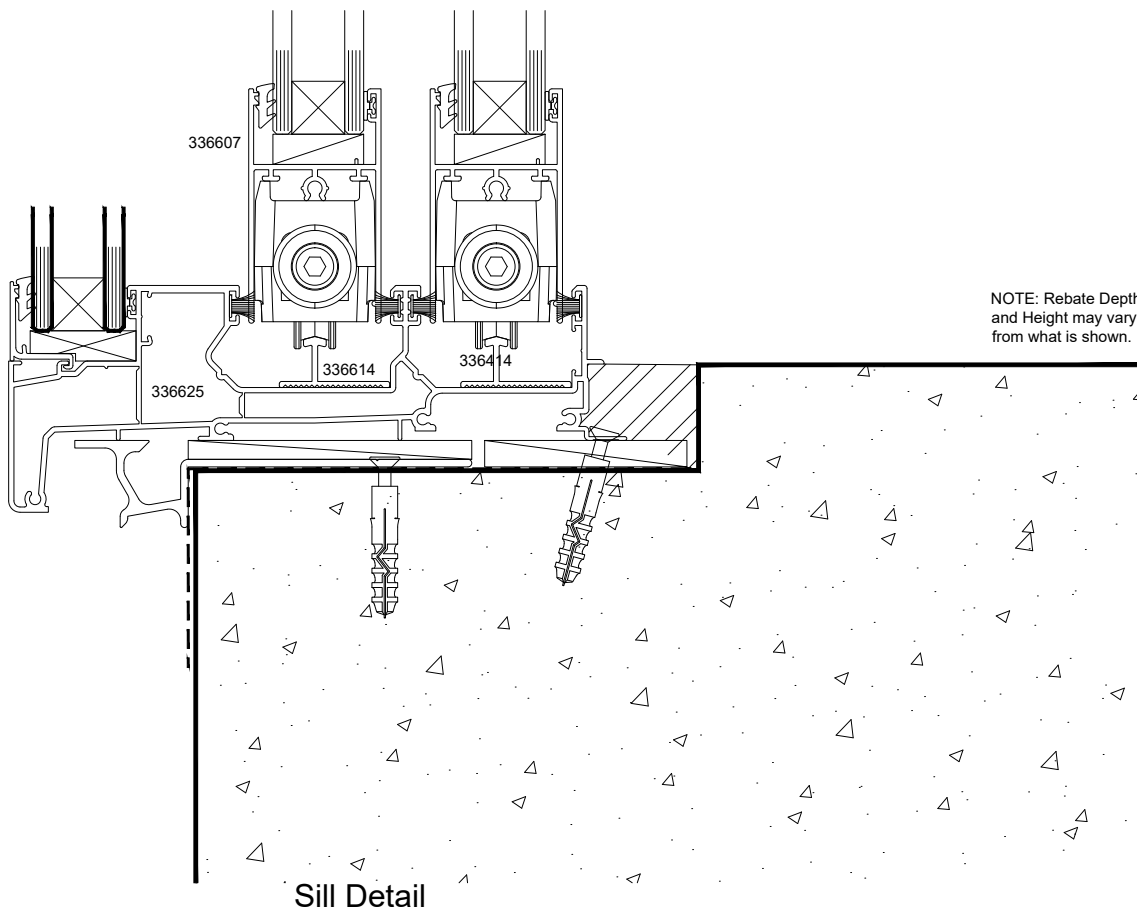

# Pacific Residential Suite (35mm Platform)

Stacker Door - Cavity Fixed - Plywood Sheet - Rebated Sill  
Flanged Frame

QuickCode:A5DS6\_CLR

0800 397 263

technical@altus.co.nz  
www.designresource.co.nz

Disclaimer: This information is intended solely as a guide for use of Altus products. Before using you should ensure that the product is suitable for use in the specific application. Nothing in this information constitutes a statement of fitness for particular purpose and appropriate expert advice is to always be obtained. Altus makes no warranty regarding the use of this information with non-Altus products. This drawing is the property of Altus NZ Ltd.