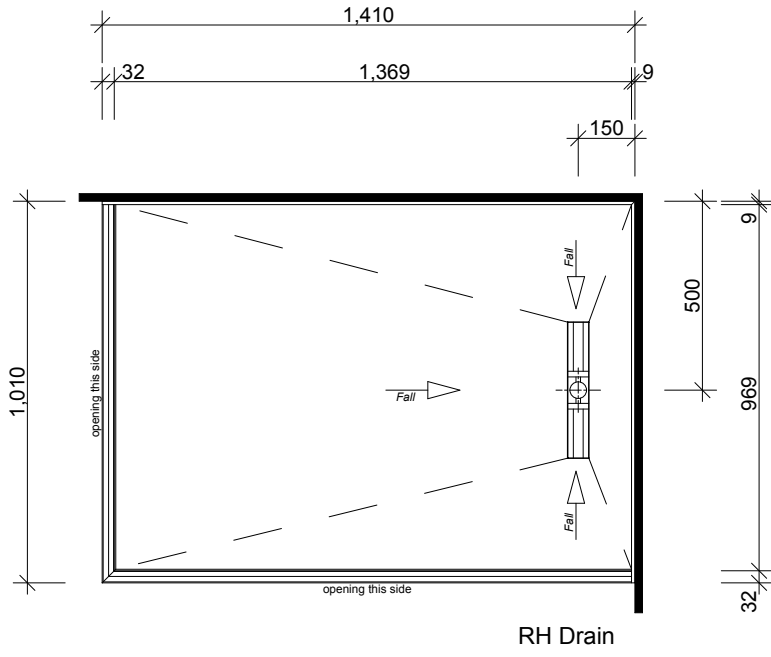

RHYTHM BASE

SCREEN OPTIONS