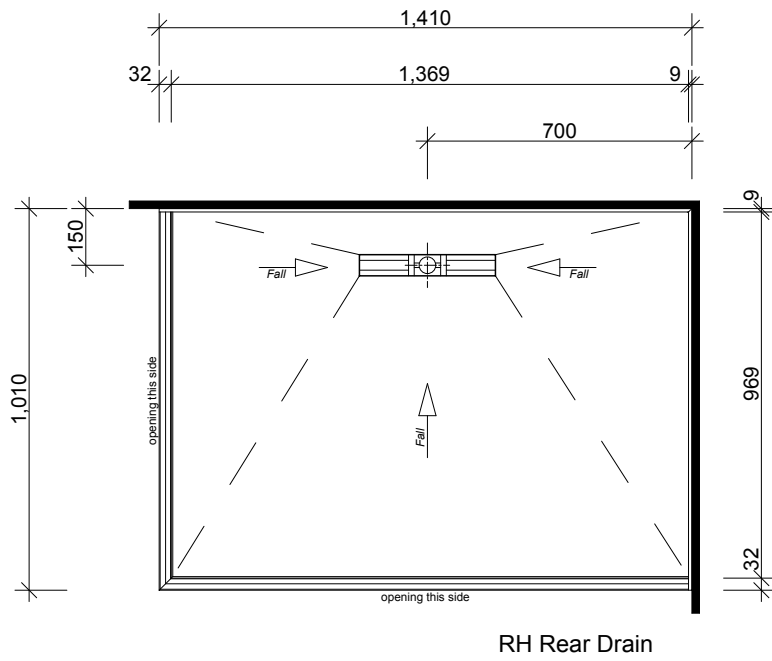

RHYTHM BASE

SCREEN OPTIONS