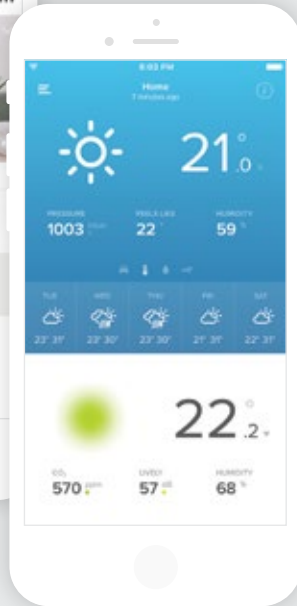

Netatmo apps

Our applications allow you to enjoy all the features of our products simply and remotely.

We update them regularly to incorporate improvements in ergonomics or usage.

Security

Weather