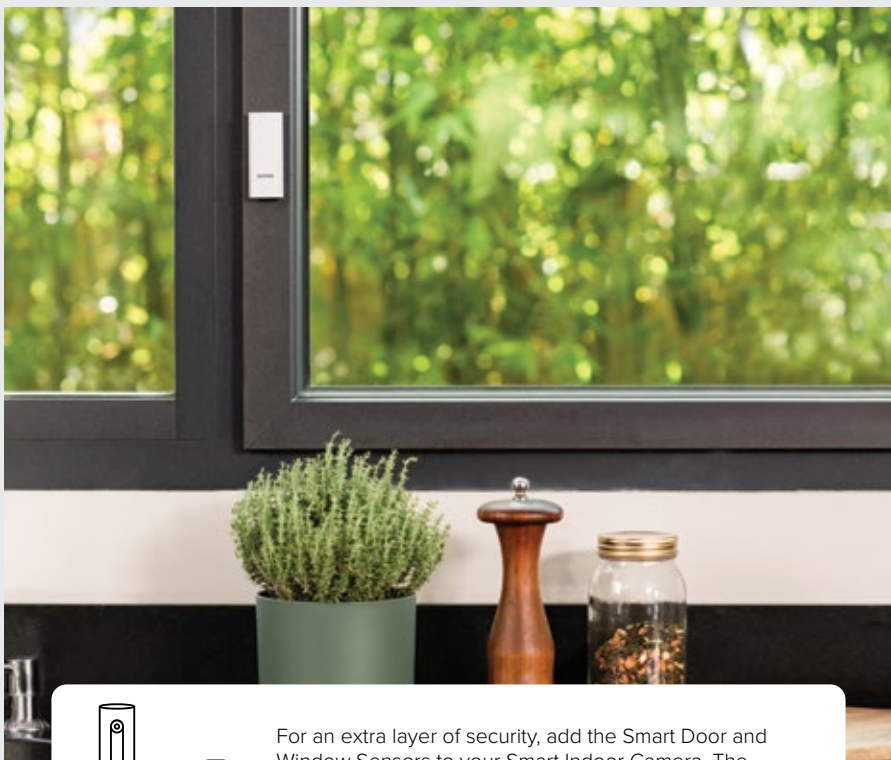

Smart Door and Window Sensors

Be alerted even before a break-in occurs

The Smart Door and Window Sensors alert you to a problem even before a break-in occurs. Installed on the doors and windows of your choice, they can tell if someone is trying to force entry. They also detect when a door or window is opened suddenly and send an immediate notification to your smartphone. This saves you valuable time in the event of a break-in.

For an extra layer of security, add the Smart Door and Window Sensors to your Smart Indoor Camera. The Sensors only work with the Indoor Camera.