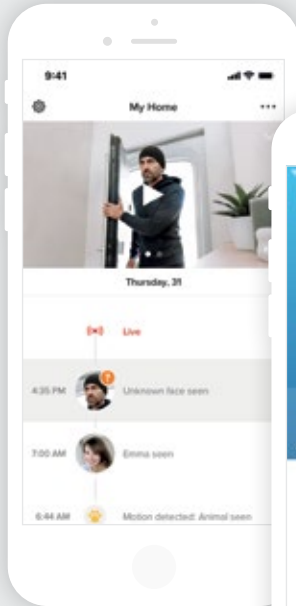

Netatmo apps

Our applications allow you to enjoy all the features of our products simply and remotely.

We update them regularly to incorporate improvements in ergonomics or usage.

Security