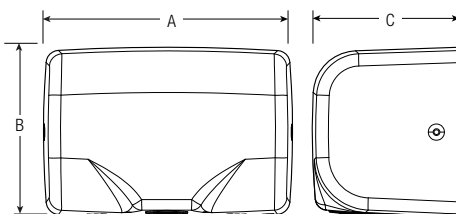

General Information

Model	FAN7421 FAN7422
Supply	220-240V AC
Filter	Coarse Particulate Filter
Speed & Sound Control	Yes
Intelligent Auto Heat Off	≥ 25°C
Auto Shut Off (sec)	60
Manual Switch Heat Off	Yes
Sound Level @ 1m	Adjustable 70 dB(A) max
Safety	Class I
IP Rating	IP23
IK Rating	IK08