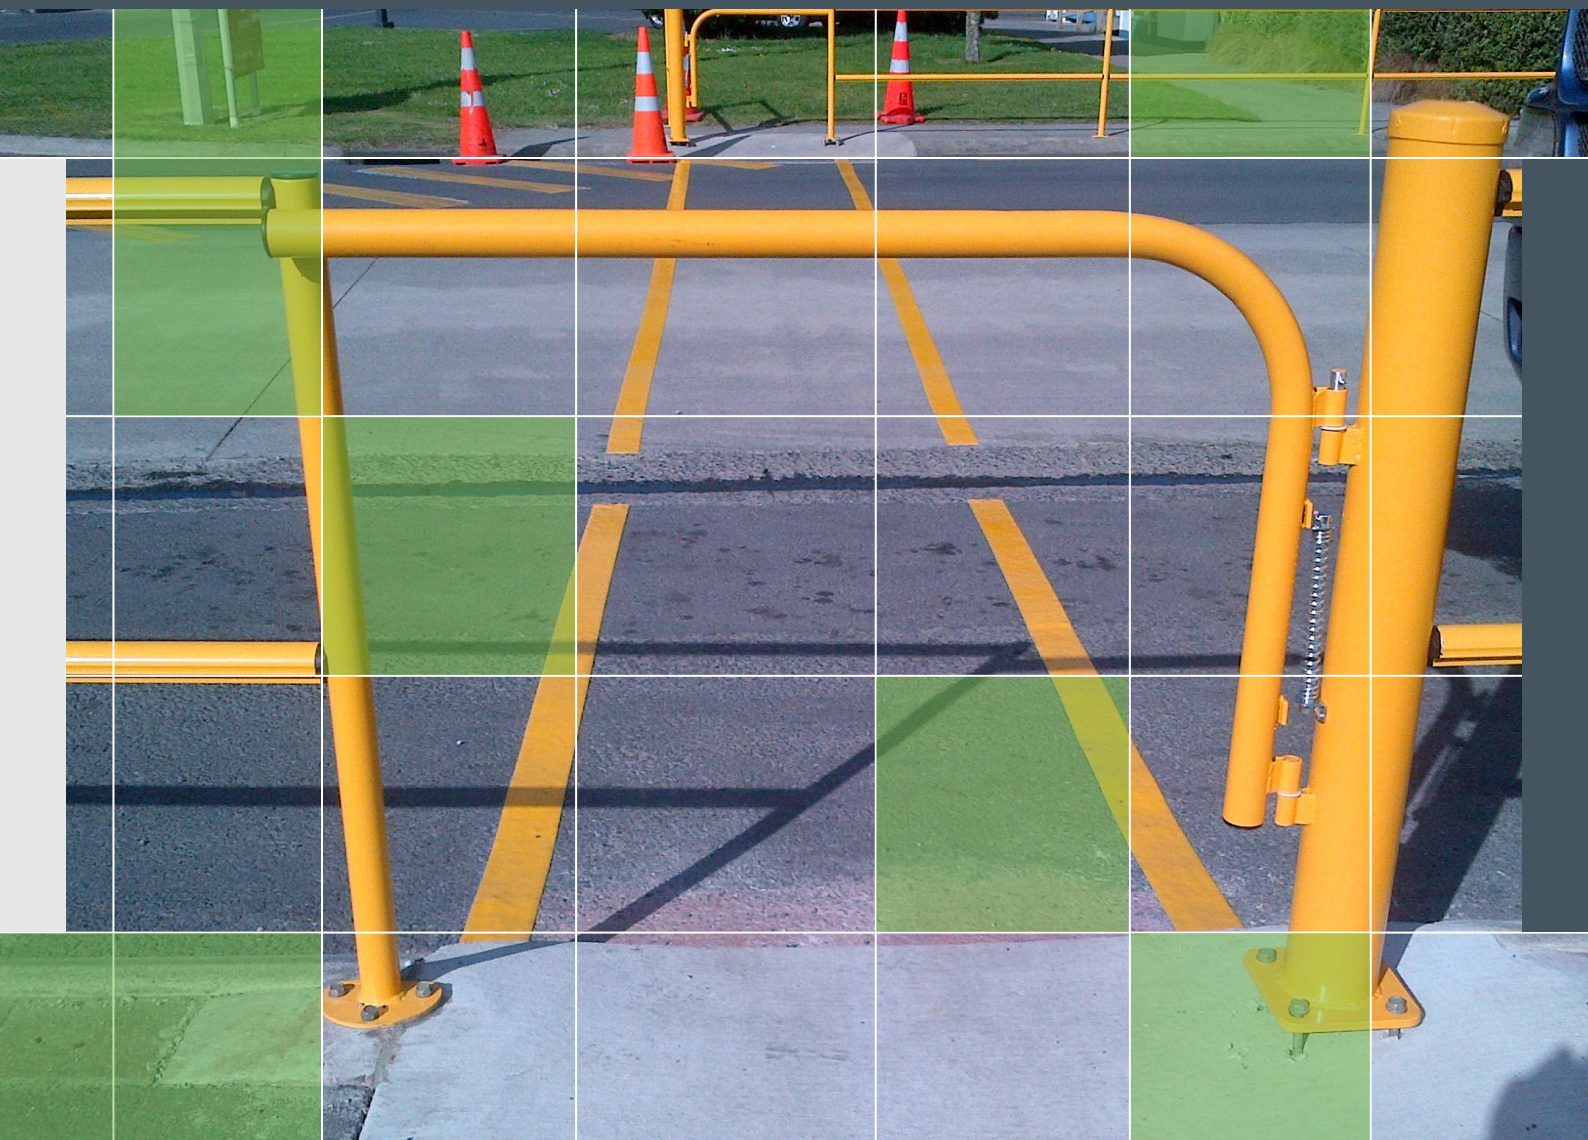

Uliti-Line

THE ULTIMATE LINE MARKING SOLUTION

SPECIALIST ACCESSWAY SOLUTIONS

0800 807 753

ultigroup.co.nz

Ulti-Line

Are you frustrated that your work area looks like an unorganized sock drawer, but at the same time you are concerned with the overwhelming effort required to paint and maintain painted lines? Ulti-Line was developed as an alternative to the painstaking process of painting floor lines, **both interior and exterior!**

ULTI-LINE

VS

PAINT

Interested in installing lines and floor signs at your facility, but believe you can't afford the downtime required to allow painted lines to dry? No problem, installation of Ulti-Line's peel-and stick floor tape requires zero production downtime.

WHAT DOES ULTI-LINE DO?

- Segregates pedestrian traffic from motorized vehicles
- Illuminates walkways during power failures
- Keeps critical areas clear of obstacles with Ulti-Line floor safety signs
- Utilises Ulti-Line organizing floor markers for lean manufacturing improvements
- Colour coded to show specific location areas with different coloured Ulti-Line floor tape
- Ulti-Line floor tape is easy to install and lasts!
- Ulti-Line floor tape comes with a 2 year warranty!