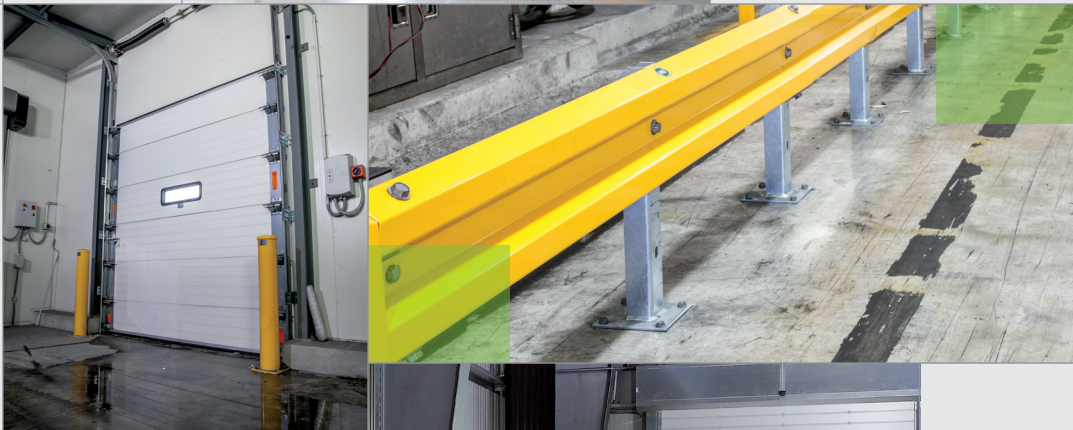

www.ultigroup.co.nz

SPECIALIST
ACCESSWAY
SOLUTIONS