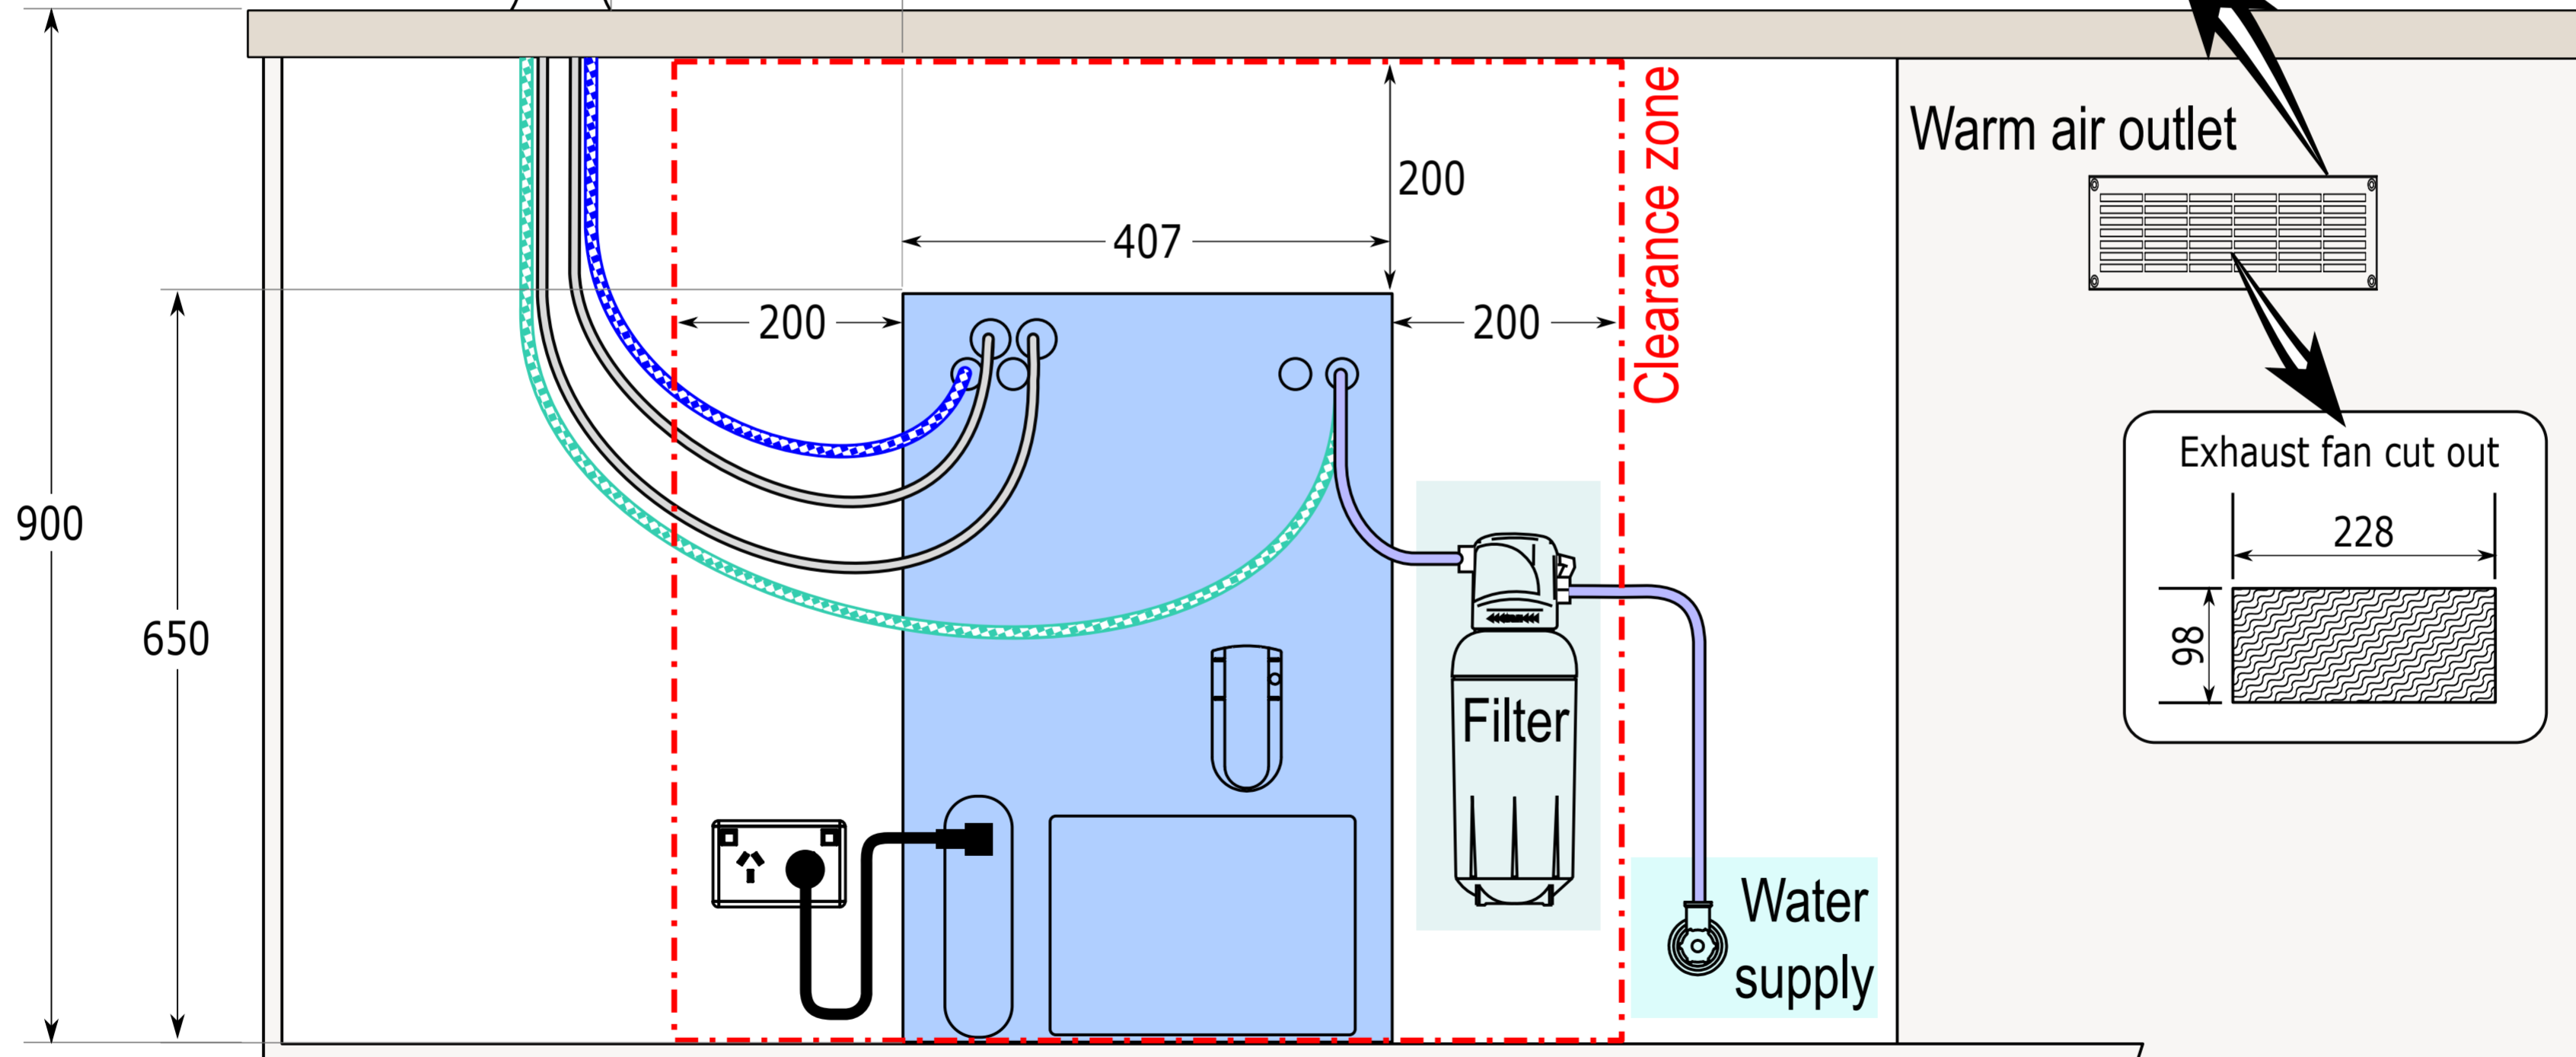

Do not install Font and Tap directly above chiller unit.
Minimum distance for Font and Tap from unit is 300mm

300

Dual exhaust fan kit 93159NZ

Fan plug

Digital Controller
Requires 1x
230V GPO

- Ambient water
- Chilled water
- Water supply
- Filter hoses