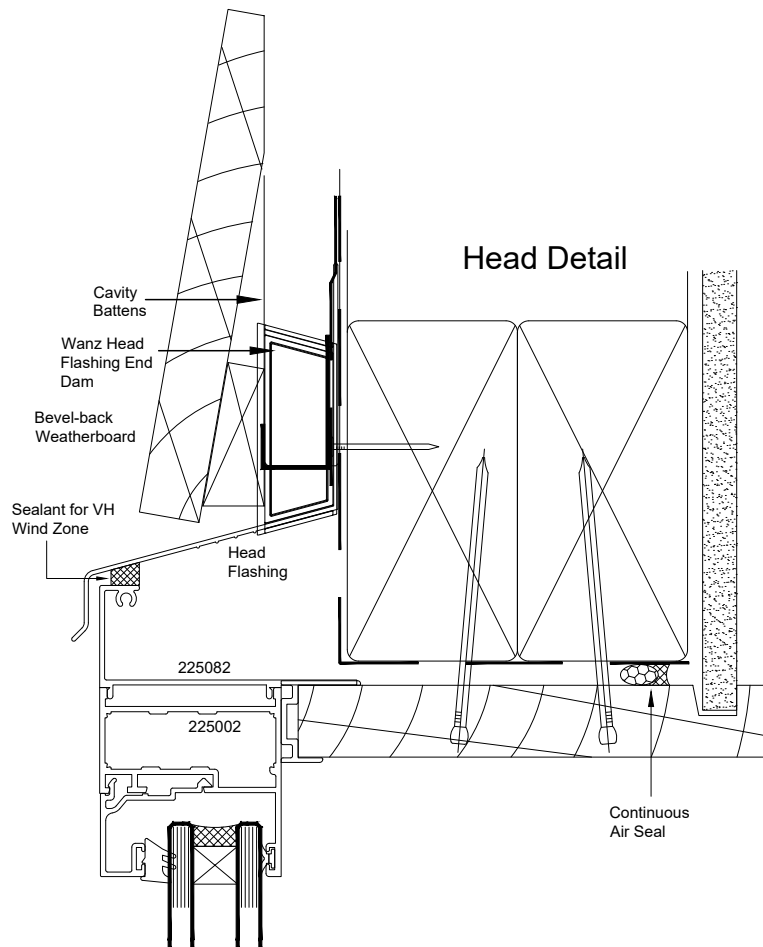

Atlantic High Performance Suite (48mm Platform)

Hinged Door - Cavity Fixed - Bevel Back Weatherboards - Head
Chair Frame - Standard - Fixed Overlite Head

QuickCode:A1DF4_CBH

0800 397 263

technical@altus.co.nz
www.designresource.co.nz